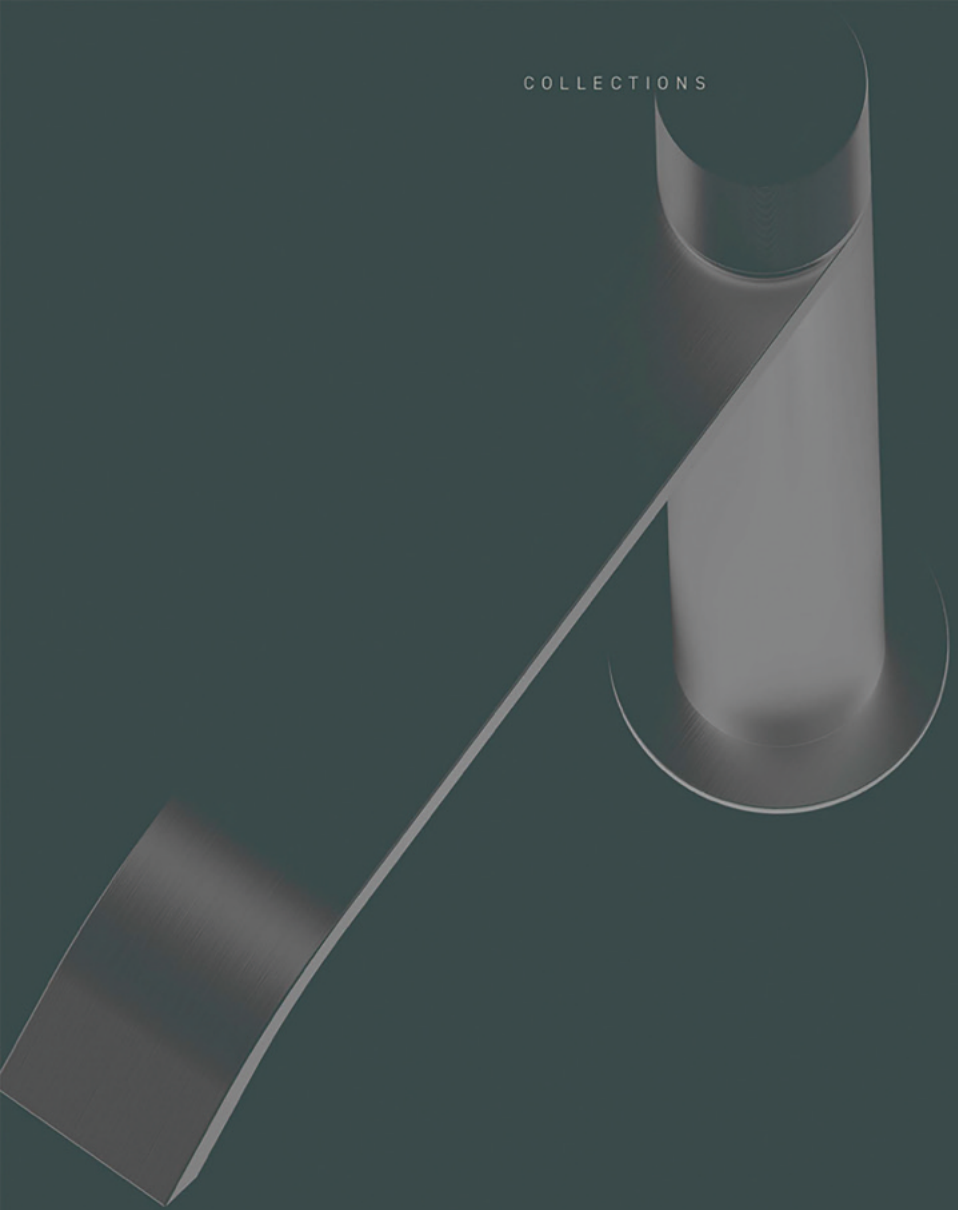

COLLECTIONS