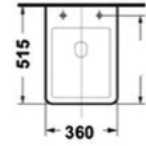

**LCB.18.016462**  
Size:400x400x120mm

**LCB.18.016456**  
Size:400x400x120mm

**LCB.18.016450**  
Size:400x400x120mm

**LCB.18.016451**  
Size:400x400x120mm

**LCB.18.016463**  
Size:400x400x120mm

**LCB.18.016453**  
Size:400x400x120mm

**LCB.18.016466**  
Size:400x400x120mm

**LCB.18.016465**  
Size:400x400x120mm

**LCB.18.016464**  
Size:400x400x120mm

**LCB.18.016467**  
Size:400x400x120mm

**LCB.18.016455**  
Size:400x400x120mm

**LCB.18.016468**  
Size:400x400x120mm

Art basin  
Size:400x400x120mm  
Size:360x360x115mm

**LCB.18.003770**  
Size:480x370x130mm

# Toilet Collection

White Pink Blue Yellow Red Chocolate Blackish green Grey Black

**FLUSHING SYSTEM:**

- Tornado Silent Flush
- Rimless Flush

**LCB.16.0024**

Wall-hung Toilet  
 Size: 515X360X360mm  
 P-trap: 180mm Roughing-in