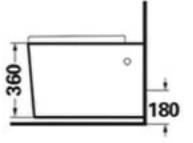

**LCB.18.016462**  
Size:400x400x120mm

**LCB.18.016456**  
Size:400x400x120mm

**LCB.18.016450**  
Size:400x400x120mm

**LCB.18.016451**  
Size:400x400x120mm

**LCB.18.016463**  
Size:400x400x120mm

**LCB.18.016453**  
Size:400x400x120mm

**LCB.18.016466**  
Size:400x400x120mm

**LCB.18.016465**  
Size:400x400x120mm

**LCB.18.016464**  
Size:400x400x120mm

**LCB.18.016467**  
Size:400x400x120mm

**LCB.18.016455**  
Size:400x400x120mm

**LCB.18.016468**  
Size:400x400x120mm

Art basin  
Size:400x400x120mm  
Size:360x360x115mm

**LCB.18.003770**  
Size:480x370x130mm

# Toilet Collection

White Pink Blue Yellow Red Chocolate Blackish green Grey Black

**FLUSHING SYSTEM:**

- Tornado Silent Flush
- Rimless Flush

**LCB.16.0024**

Wall-hung Toilet  
 Size: 515X360X360mm  
 P-trap: 180mm Roughing-in