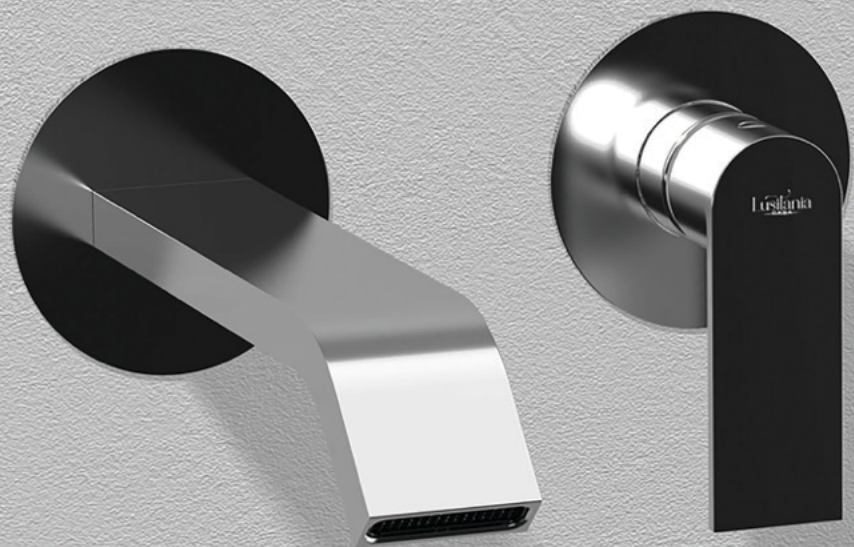

### TIKI – Pure geometry, contemporary expression

A perfect harmony of shapes and function. TIKI combines the fluidity of a cylindrical body with the precision of a rectangular lever and spout, creating a striking balance between elegance and practicality. Its bold yet refined design transforms everyday gestures into a seamless experience of style and comfort.