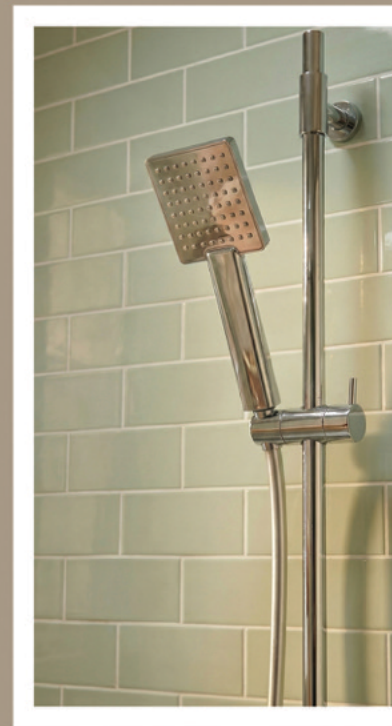

Elegance in simplicity  
Pure linearity and delicate shapes flow gracefully  
through this collection of round-section faucets

# Wellness Showers

MATTE BLACK

CHROME

NICKEL WASH