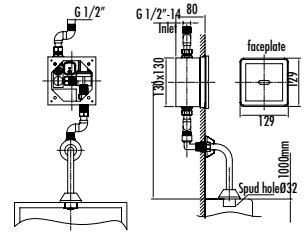

AUTOMATIC SENSOR PRODUCTS

332

creavit.com.tr

BT.ES4810

Urinal Flusher AC/DC

Flush mounted system
220v Ac-6V 4 pcs AAA alkaline battery
Suitable for back entry urinals.

Qty of Box: 8 Weight: 1,65kg
*Battery is not included.

BT.ES3300

Urinal Flusher AC/DC

Bright Chrome
Flush mounted system
220v Ac-6V 4 pcs AAA alkaline battery
Suitable for back entry urinals.

Qty of Box: 6 Weight: 1,57kg
*Battery is not included.

BT.ES3311

Urinal Flusher

6V 4 pcs AAA alkaline battery

Qty of Box: 12 Weight: 0,83kg
*Battery is not included.

BT.ES05

Hot & Cold Water Adjusting Faucet

ES05 is given outlet to faucet in degree adjusting with manual system taking hot&cold water.

Qty of Box: 50 Weight: 0,39kg