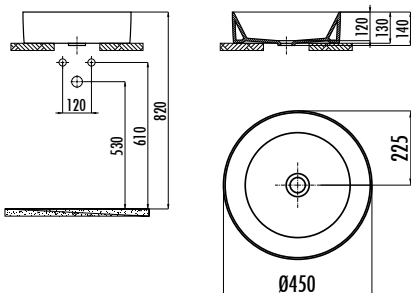

Decorated and colored products, are produced by the time given after order.

During installation, the product's dimensions should be measured if precision is required.