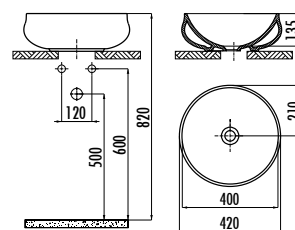

NEW

G0140

G0140-00CB00E-0000

Gordo Top Counter Washbasin Ø40 cm