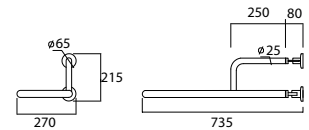

SPECIAL SOLUTIONS - HANDICAP BATHROOM

BD060

BD060-00CB00E-0000 Handicapped Washbasin
60 cm

Qty of Pallet: Washbasin 30 · Weight: Washbasin 19,51 kg

TB100

TB100 Grab Bar (Fixed)

AISI 304 Stainless Steel
Qty of Box: 10 · Weight: 2,35 kg