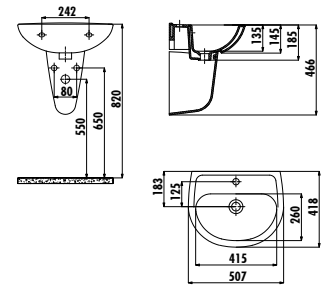

Qty of Pallet: Washbasin 15 · Half Pedestal 15
Weight: Washbasin 14,19 kg · SD260 Half Pedestal 7,19 kg SD265 Half Pedestal 6,30 kg