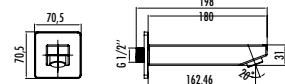

BT.A17

Concealed Shower Spout without Diverter - Matt Black

The length of discharge end is 132 mm

G1/2" Connected

Qty of Box: 25 Weight: 0,68 kg

BT.A08

Concealed Shower Spout with Diverter Oval

The length of discharge end is 135 mm

G1/2" Connected - Diverter System