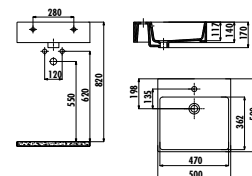

NX255

NX255-00CB00E-0000 Next Top Counter Washbasin
50x50 cm

Qty of Pallet: Washbasin 56 · Weight: Washbasin 14,82 kg