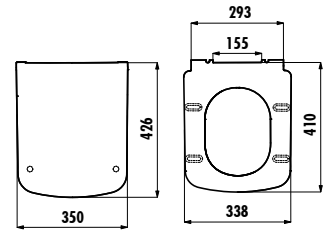

KC3203

ESSERE

KC3203.02.0000E

Essere Duroplast Soft Closing Seat & Cover - White