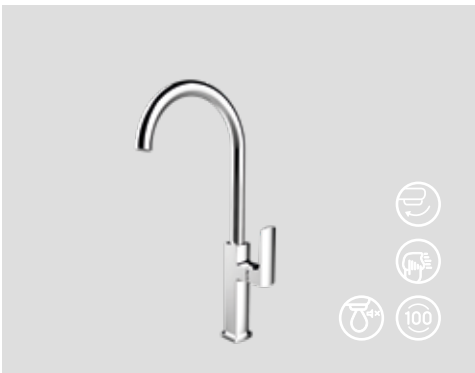

Qty of Box: 8 Weight: 2,13kg

Slope faucet family must be used with: FA002.