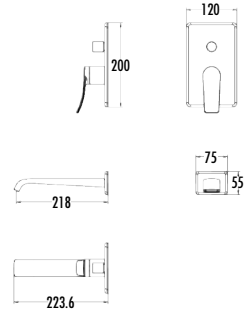

BT.LU02 - BT.LU02GR

Lua Concealed Shower Spout - Bright Chrome

Lua Concealed Shower Spout - Gun Grey

The length of the discharge end is 150 mm

Qty of Box: 20 Weight: 0,650 kg