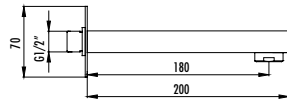

Qty of Box: 50 Weight: 0,93 kg

BT.A04

Concealed Shower Spout Square

The length of discharge end is 200 mm

G1/2" Connected

Qty of Box: 50 Weight: 0,68 kg

BT.A06

Horizontal Long Shower Spout