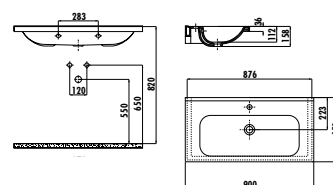

Qty of Pallet: Washbasin 24 · Weight: Washbasin 23,52 kg