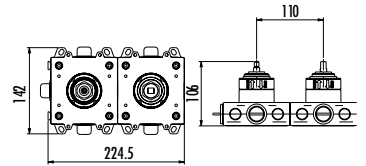

BT.DSA3000

Concealed Shower Faucet
3 Ways

Long Lasting 35 mm Ceramic Cartridge

Qty of Box: 8 Weight: DSA3000 2,59 kg DSA 3010 2,71kg