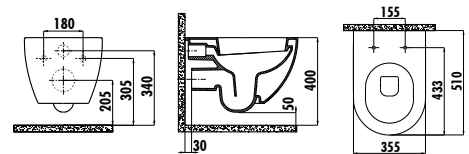

FE320-11AM00E-0000 Free Wall Hung Pan Matt Anthracite

FE320-00AM00E-0000 Free Wall Hung Pan Combined Bidet Matt Anthracite

KC0903.01.0400E Duck Duroplast Soft Closing Seat & Cover Matt Anthracite

FE320-11CM00E-0000 Free Wall Hung Pan Matt Cappuccino

FE320-00CM00E-0000 Free Wall Hung Pan Combined Bidet Matt Cappuccino

KC0903.01.0800E Duck Duroplast Soft Closing Seat & Cover Matt Cappuccino