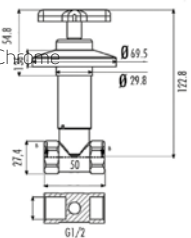

MS.AC70S

Stop Valve 1/2" -1/2"

- MS.AC70S-Y - Yellow
- MS.AC70G - Gold
- MS.AC70S - Bright Chrome
- MS.AC70S-B - Blue