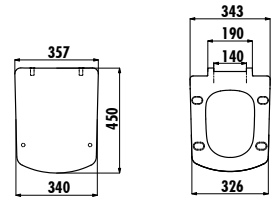

KC1603

KC1603.01.0000E

Lara Duroplast Soft Closing Seat & Cover - White

KC1602.01.0000E

Lara Duroplast Seat & Cover with Metal Hinge

Qty of Box: Seat & Cover 10 · Weight: Seat & Cover 2,325 kg

LARA

KC1603

KC1603.01.2100E

Lara Soft Closing Seat & Cover - Coal Black

Qty of Box: Seat & Cover 10 · Weight: Seat & Cover 2,325 kg