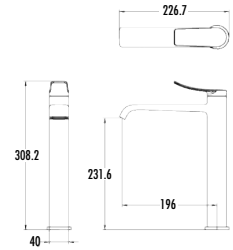

LUA

BT.LU1500 - BT.LU1500GR

Lua Basin Faucet - Bright Chrome

Lua Basin Faucet - Gun Grey

The length of the discharge end is 132 mm

The height of the discharge end is 107 mm

Long lasting 35 mm ceramic cartridge

Qty of Box: 8 Weight: 1,20 kg

BT.LU6500 - BT.LU6500GR

Lua Long Basin Faucet - Bright Chrome

Lua Long Basin Faucet - Gun Grey

The length of the discharge end is 196 mm

The height of the discharge end is 231 mm

Long lasting 35 mm ceramic cartridge

Qty of Box: 8 Weight: 1,60 kg

BT.LU1400 - BT.LU1400GR

Lua Concealed Basin Faucet - Bright Chrome

Lua Concealed Basin Faucet - Gun Grey

The length of the discharge end is 223 mm

Concealed Box

Long lasting 35 mm ceramic cartridge

Qty of Box: 8 Weight: 1,10 kg

BT.LU2500 - BT.LU2500GR

Lua Bath Faucet - Bright Chrome

Lua Bath Faucet - Gun Grey

The length of the discharge end is 195 mm

Long lasting 35 mm ceramic cartridge

Qty of Box: 12 Weight: 1,440 kg