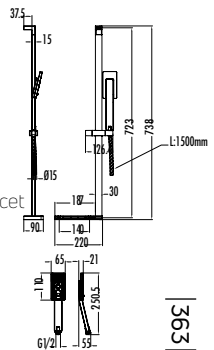

DS.SH117

Shower Handle Set 3F
Surface Mounted
3 Functions
Shower Handle
Couple Closey United Spiral For Connection Shower Faucet
150 cm Hand Shower Flex Hose
Regulable Bracket

It is suitable for Applique faucet and shower faucet. Shower faucet is not included.

It is suitable for Applique faucet and shower faucet. Shower faucet is not included.

Qty of Box: 20 Weight: 0.65 kg

Qty of Box: 20 Weight: 0.55 kg