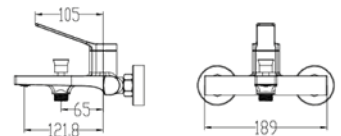

Qty of Box: 8 Weight: 1,37 kg