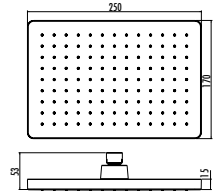

DS.SH360

25" Water Saving Head Shower (Round)

Qty of Box: 28 Weight: 0,60 kg