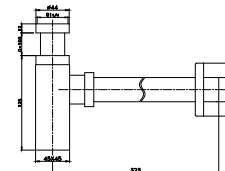

SF.SF194G

**Bottle Trap
33 cm G1 1/4" Gold**

Qty of Box: 20 Weight: 0,83kg

SF.SF198R

**Bottle Trap
33 cm G1 1/4" Gun Grey**