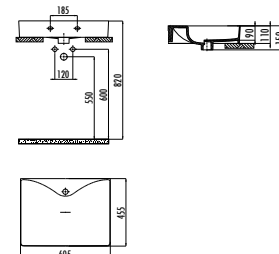

RB890

- RB890-00CB42E-0000 Ruby Square Shower Tray 90x90 cm
- RB890-00MB42E-0000 Ruby Square Shower Tray 90x90cm Pearl Matt White

Qty of Pallet: 20 Weight: Washbasin 31,20 kg