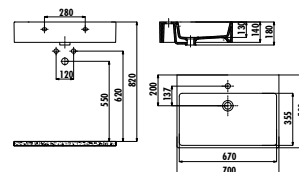

NX260

NX260-00CB00E-0000 Next Top Counter Washbasin
50x60 cm

Qty of Pallet: Washbasin 30 · Weight: Washbasin 19,91 kg