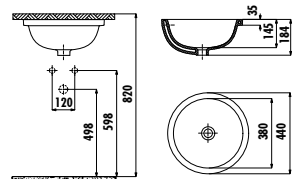

MA037

MA037-00CB00E-0000

Mare Under Counter Washbasin
38x38 cm