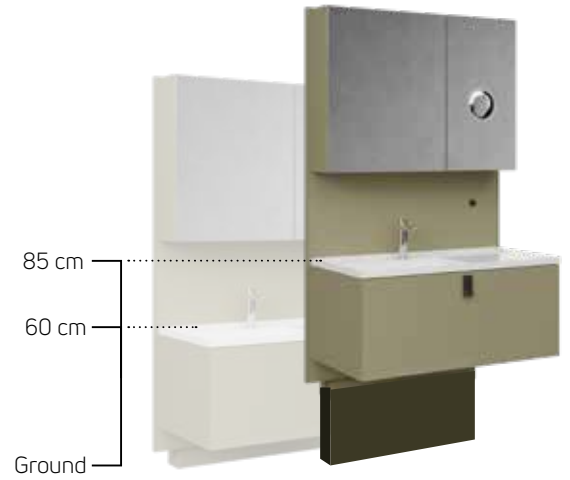

LEVEL

Level, which introduces innovation to the bathroom, redefines the smart bathroom experience with its innovative design and user-focused features. Notably, the **Level** is the first in Türkiye to offer a height adjustable sink module, along with other functional features. It combines aesthetics with ease of use, elevating bathroom comfort to the highest level.

First in Türkiye Adjustable Height in Bathroom Furniture

Two Color, Two Style

This furniture, designed to enrich modern bathrooms, comes in two stunning color options: **Palazzo and White**. Offered with a sleek surface option, it perfectly complements both classic and contemporary decoration styles. The natural look of Palazzo and the sophisticated simplicity of White will add a unique character to your bathroom. Minimalist in its simplicity, **Level is designed to appeal to all tastes.**