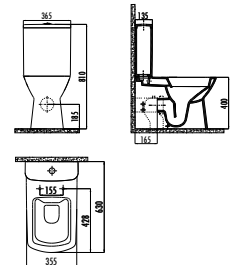

SINGLE PRODUCTS - BACK TO WALL PAN

LT361

LT361-11CB00E-0000

Letoon Rim-Off Back to Wall Pan

LT361-00CB00E-0000

Letoon Rim-Off Back to Wall Pan
Combined Bidet

NV410-00CB00E-0000

Nova Cistern

KC2203.01.0000E

Tefen Duroplast Soft Closing
Seat & Cover - White

Qty of Pallet: Pan 15 · Cistern 85 Qty of Box: Seat & Cover 10
Weight: Pan 32,86 kg · Cistern 14,38 kg Seat & Cover 2,55 kg

LY360

LY360-11CB00E-0000

Lidya Back to Wall Pan

LY360-00CB00E-0000

Lidya Back to Wall Pan
Combined Bidet

LY410-00CB00E-0000

Lidya Cistern

KC2903.01.0000E

Lidya Duroplast Soft Closing
Seat & Cover - White

Qty of Pallet: Pan 15 · Cistern 85 Qty of Box: Seat & Cover 10
Weight: Pan 38,28 kg · Cistern 13,21 kg Seat & Cover 2,6 kg

NV361

NV361-11CB00E-0000

Nova Rim-Off Back to Wall Pan

NV361-00CB00E-0000

Nova Rim-Off Back to Wall Pan
Combined Bidet

NV410-00CB00E-0000

Nova Cistern

KC1603.01.0000E

Lara Duroplast Soft Closing
Seat & Cover - White

Qty of Pallet: Pan 15 · Cistern 85 Qty of Box: Seat & Cover 10
Weight: Pan 32,24 kg · Cistern 14,38 kg Seat & Cover 2,32 kg

GR360

GR360-11CB00E-0000

Grande Back to Wall Pan

GR360-00CB00E-0000

Grande Back to Wall Pan

GR410-00CB00E-0000

Grande Cistern

KC1403.01.0000E

Grande Duroplast Soft Closing
Seat & Cover - White

Qty of Pallet: Pan 15 · Cistern 60 · Qty of Box: Seat & Cover 10
Weight: Pan 48,22 kg · Cistern 18,26 kg · Seat & Cover 3,85 kg