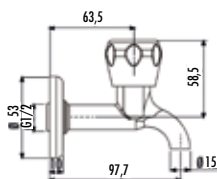

Qty of Box: 25 Weight: 0,41kg

MS.T201L

Long Water Tap 1/2"
- Bright Chrome

Qty of Box: 40 Weight: 0,37kg

MS.T302S

Short Water Tap 1/2"
- Bright Chrome

Qty of Box: 50 Weight: 0,33kg

SF.H300