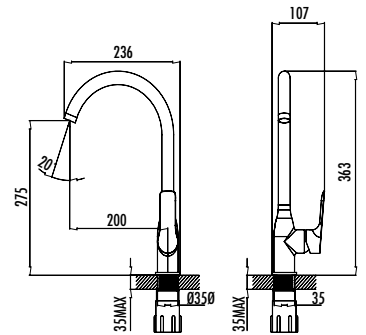

Qty of Box: 8 Weight: 1,95kg

Pure faucet family must be used with: FA002.

During installation, the product's dimensions should be measured if precision is required.