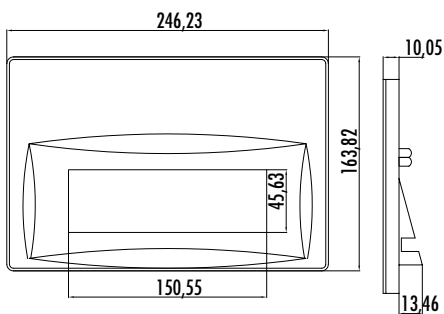

Gold Painted Control Panel

Qty of Box: 10 - Weight: 0,51 kg

GP3007.00

Antique Look Control Panel

Qty of Box: 10 - Weight: 0,51 kg

*GP2002.02 is limited in stock.

03

Bathroom Furnitures