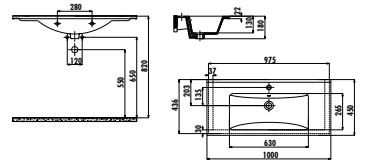

VANITY WASHBASINS

SU SERIES

SU121

SU121-00CB00E-0000 Su Double Washbasin 121 cm

Qty of Pallet: Washbasin 20 · Weight: Washbasin 28,69 kg

SU120

SU120-00CB00E-0000 Su Washbasin 120 cm

Qty of Pallet: Washbasin 20 · Weight: Washbasin 27,26 kg

SU100

SU100-00CB00E-0000 Su Washbasin 100 cm

Qty of Pallet: Washbasin 24 · Weight: Washbasin 23,03kg

SU085

SU085-00CB00E-0000 Su Washbasin 85 cm

Qty of Pallet: Washbasin 24 · Weight: Washbasin 20,76 kg