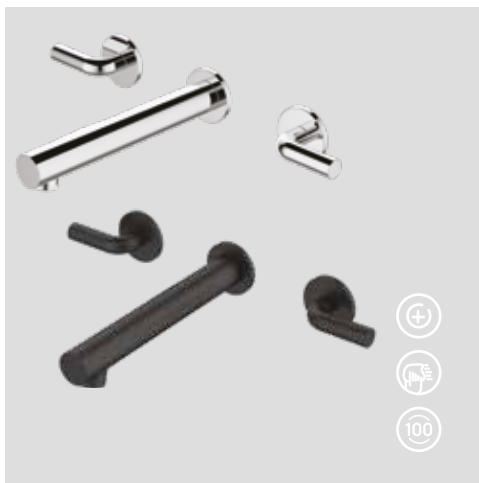

Qty of Box: 8 Weight: 1,50 kg

BT.AZ1400 - BT.AZ1400S

Azure Concealed Basin Faucet

Azure Concealed Basin Faucet
- Matt Black

The length of the discharge end is 184 mm

Quarter-turn cartridge

Qty of Box: 6 Weight: 2,85 kg