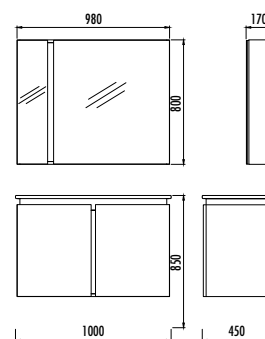

VE0100.42.VV

VE0100.42.VV
VE1100.00.VV

Verti Washbasin Unit with
Door 100 cm
Verti Mirror Cabinet 100 cm