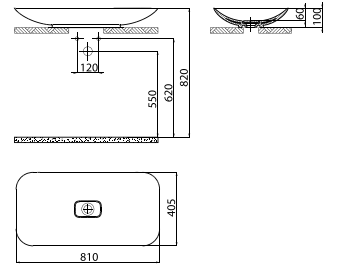

SET0027.011

- FG180-00CB00E-0000 Foglia Top Counter Bowl Washbasin 80 cm
- SF.SF6088 Washbasin Siphon - Z Type
- SF.SF066 Basin Waste G1 1/4"

Qty of Pallet: Washbasin Set* 20 - Qty of Box: 1 Set - Set Weight: 15,05 kg
*All set parts are packed together.