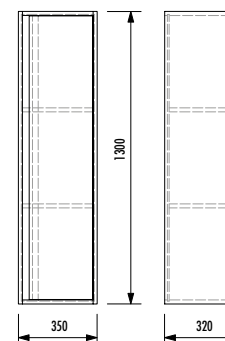

VE0080.42.VV

VE0080.42.VV
VE1080.00.VV

Verti Washbasin Unit with Door 80 cm
Verti Mirror Cabinet 80 cm

Adaptable Washbasin: SU060 - SU080 - SU100

VE0100.00.VV

VE0100.00.VV
VE1100.00.VV

Verti Washbasin Unit with
Drawer 100 cm
Verti Mirror Cabinet 100 cm

Adaptable Washbasin: SU060 - SU080 - SU100

VE0100.42.VV

VE0100.42.VV
VE1100.00.VV

Verti Washbasin Unit with
Door 100 cm
Verti Mirror Cabinet 100 cm

Adaptable Washbasin: SU060 - SU080 - SU100

VE2131.01.VV

VE2131.01.VV

Verti Hight Cabinet