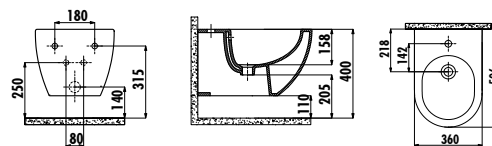

FE510-00CM00E-0000

Free Wall Hung Bidet Matt Cappuccino

Qty of Pallet: Bidet 24
Weight: Bidet 23,54 kg