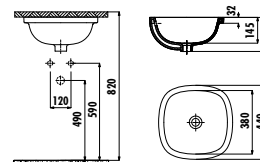

TOP COUNTER & UNDER COUNTER WASHBASIN

TP211

TP211-00CB00E-0000 Under Counter Washbasin
33x43 cm

Qty of Pallet: Washbasin 60 · Weight: Washbasin 6,88 kg

MA037

MA037-00CB00E-0000 Mare Under Counter Washbasin
38x38 cm

Qty of Pallet: Washbasin 40 · Weight: Washbasin 9,06 kg

S0037

S0037-00CB00E-0000 Solo Under Counter Washbasin
38x38 cm

Qty of Pallet: Washbasin 40 · Weight: Washbasin 10,05 kg

CS055

CS055-00CB00E-0000 Costa Top Counter Washbasin
43x55 cm

Qty of Pallet: Washbasin 30 · Weight: Washbasin 9,00 kg

B0045

B0045-00CB00E-0000 Bolla Top Counter Washbasin
Ø45 cm

Qty of Pallet: Washbasin 70 · Weight: Washbasin 5,2 kg

TP230

TP230-00CB00E-0000 Top Counter Washbasin
46x58 cm

Qty of Pallet: Washbasin 36 · Weight: Washbasin 9,49 kg

TP225

TP225-00CB00E-0000 Top Counter Washbasin
45x52 cm

Qty of Pallet: Washbasin 40 · Weight: Washbasin 9,33 kg