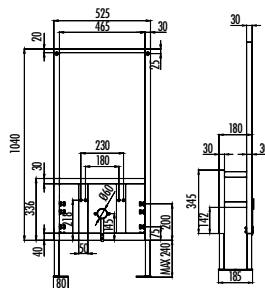

GBM500.00

Quick Installation To Floor
Self - Standing For Bidets

Weight: 14,10 kg

Bidet

GBM500.01

Quick Installation To Front
Of The Wall For Bidets

Weight: 11,50 kg

No Contact, Only Hygiene