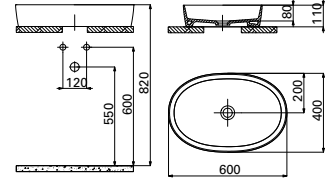

During installation, the product's dimensions should be measured if precision is required.

BOWL WASHBASINS - LOOP

NEW

LP160

LP160-00CM00E-0000

Loop Oval Bowl Washbasin 40x60 cm
Matt Cappuccino

Qty of Pallet: 70 · Weight: Washbasin 11 kg