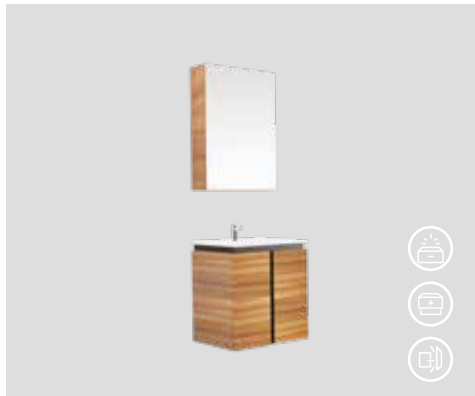

VE0060.01.VV

VE0060.01.VV
VE1060.01.VV

Verti Washbasin Unit with Door 60 cm
Verti Mirror Cabinet 60 cm

Adaptable Washbasin. SU060 - SU080 - SU100

The images of accessories, such as handles, are for representation purposes and may vary.
During installation, the product's dimensions should be measured if precision is required.