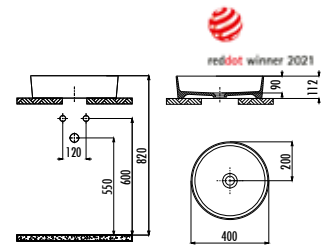

Qty of Pallet: 56 · Weight: Washbasin 13,50 kg

NEW

LP161

LP161-00CM00E-0000

Loop Oval Bowl Washbasin 45x60 cm
Matt Cappuccino

Qty of Pallet: 56 · Weight: Washbasin 13,50 kg

LP140

LP140-00CB00E-0000 Loop Round Bowl Washbasin Ø40 cm