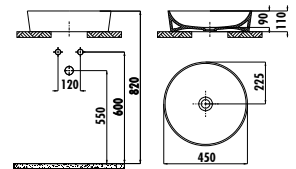

UL140

UL140-00CB00E-0000 Ultra Round Bowl Washbasin Ø40 cm

Qty of Pallet: 90 · Weight: Washbasin 8,25 kg