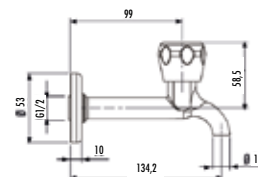

VALVES

MS.T210L

Mix Long Angle Valve 1/2"
- Bright Chrome

MS.T201L

Long Water Tap 1/2"
- Bright Chrome

MS.T302S

Short Water Tap 1/2"
- Bright Chrome

SF.H300

Bidet Spray Set

SF.H500

Bidet Spray Set (Brass)

SF.H707

SF.H707CR - Bidet Spray Set
- Bright Chrome

SF.H707GR - Bidet Spray Set
- Gun Grey

SF.H707SM - Bidet Spray Set
- Matt Black

Magnetic Hanging System
Spray Washing Head
Shelf - Angle Valve