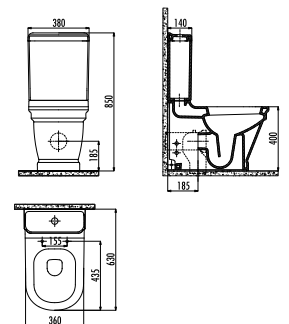

Qty of Pallet: Pan 15 · Cistern 75 Qty of Box: Seat & Cover 10 ·
Weight: Pan 35,68 kg Cistern: 15,32 kg Seat & Cover: 2,05 kg