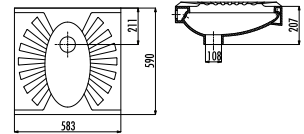

Qty of Pallet: Separator 60 · Weight: Separator 10,15 kg

SQUATTING PANS

TP595

TP595-00CB00E-0000 Omega Closed Rim 60x60 cm Squatting Pan

Qty of Pallet: Squatting Pan 24 · Weight: Squatting Pan 21,91 kg

TP590