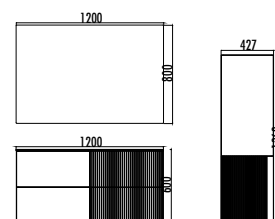

DUO is designed for the perfect bathroom experience. Discover Duo for an enjoyable and functional bathroom design. Bring meaning to your bathroom.

DU0120.42

DU0120.42
DU4120.02

Duo Washbasin Unit 120 cm
Duo 120 cm LED Mirror