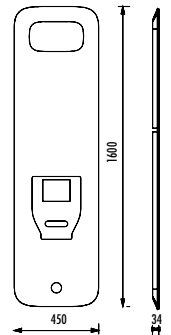

Adaptable Washbasin:FG045

The images of accessories, such as handles, are for representation purposes and may vary.
During installation, the product's dimensions should be measured if precision is required.