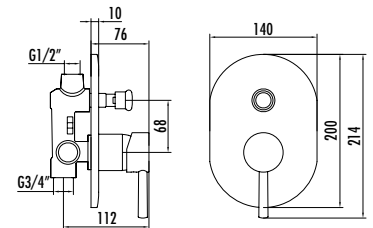

BT.DFC2098

Concealed Shower Faucet Single Way

Single Ways
Long Lasting 35 mm Ceramic Cartridge

It is just given together surface mounted parts.

Qty of Box: 12 Weight: 1,81 kg