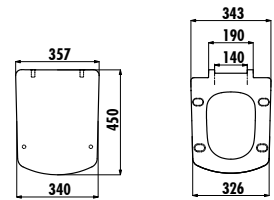

Qty of Box: Seat & Cover 10 · Weight: Seat & Cover 2,325 kg

KC2903

KC2903.01.0000E

Lidya Duroplast Soft Closing Seat & Cover - White

Qty of Box: Seat & Cover 10 · Weight: Seat & Cover 2,6 kg

LIDYA

KC1703

KC1703.01.0000E