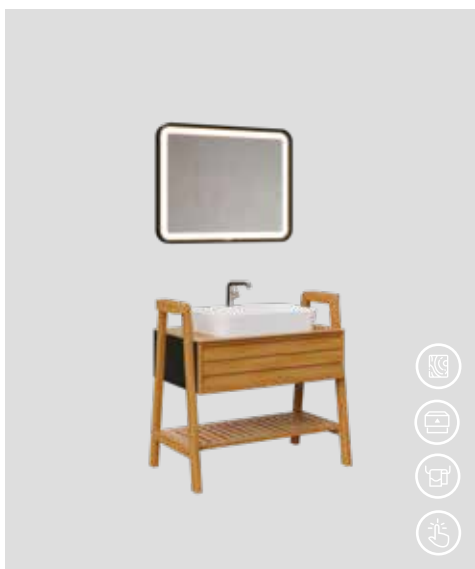

TR0100.01.SYM

TR0100.01.SYM
TR4085.01.MSY

Truva Washbasin Unit 100 cm
Truva 85 cm LED Mirror