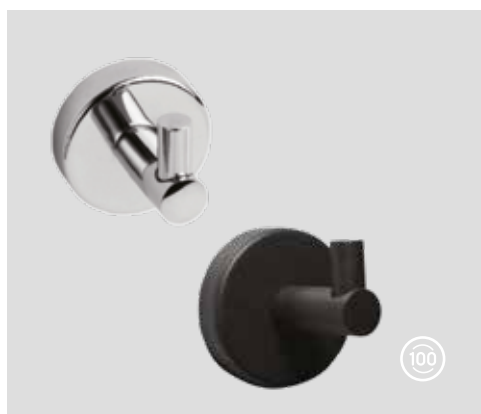

MA.DR27009 - MA.DR27009S

Drop Robe Hook

MA.DR27009 - Chrome

MA.DR27009S - Black

Qty of Box: 100 Weight: 0,090 kg