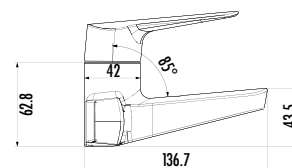

BT.BV8500

Bevel Kitchen Faucet

The length of the discharge end is 185 mm
The height of the discharge end is 270 mm
Swing pipe
Long lasting 35 mm ceramic cartridge

Qty of Box: 12 Weight: 3,07kg