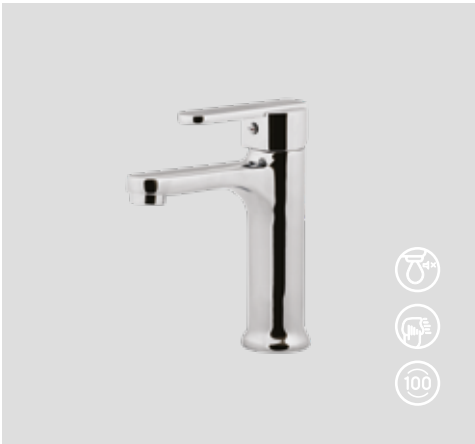

BT.VG1841

Vega Medium Length Basin Faucet

The length of the discharge end is 154,7 mm

The height of the discharge end is 149 mm

Long lasting 35 mm ceramic cartridge
(Raised with feet)

Qty of Box: 12 Weight: 1,35kg