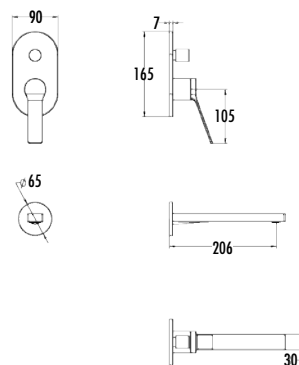

BT.RT2001 - BT.RT2001GR

Ritmo Concealed Shower Faucet - Bright Chrome
Ritmo Concealed Shower Faucet - Gun Grey

Concealed Box
2 Ways Diverter

The recessed and surface-mounted groups are in the same box.
Qty of Box: 12 Weight: 0,987 kg

Fixed Spout Set

Chrome

BT.A12

DS.SH340

BT.RT01

Hand Spray Outlet Set

Chrome

BT.A12

DS.SH340

BT.A01

DS.SH120

3 Function Convertible Outlet Set

Chrome

BT.A12

DS.SH340

BT.RT02

DS.SH120

Fixed Spout Set

Gun Grey

BT.A12GR

DS.SH350GR

BT.RT01GR

Hand Spray Outlet Set

Gun Grey

BT.A12GR

DS.SH350GR

BT.A01GR

DS.SH130GR

3 Function Convertible Outlet Set

Gun Grey

BT.A12GR

DS.SH350GR

BT.RT02GR

DS.SH130GR