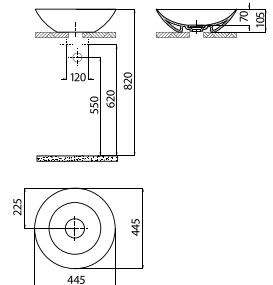

SET0027.013

- FG145-00CB00E-0000 Foglia Top Counter Bowl Washbasin 45 cm
- SF.SF6088 Foglia Concealed Washbasin Faucet
- SF.SF066 Washbasin Siphon - Z Type