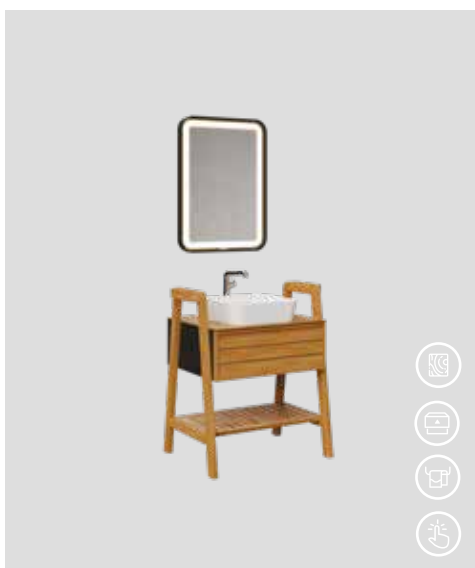

Truva Washbasin Unit 100 cm
Truva 85 cm LED Mirror

Adaptable Washbasin: UL060

TR0080.01.BYM

TR0080.01.BYM
TR4055.01.MBY

Truva Washbasin Unit 80 cm
Truva 55 cm LED Mirror

Adaptable Washbasin: UL040

TR0080.01.ANM