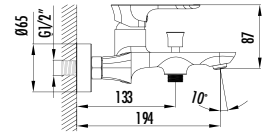

PURE

BT.PR1500

Pure Basin Faucet

The length of the discharge end is 128 mm

The height of the discharge end is 110 mm

Long lasting 35 mm ceramic cartridge
(Raised with feet)

Qty of Box: 8 Weight: 1,72 kg

BT.PR2500

Pure Bath Shower Faucet

The length of the discharge end is 194 mm

Üst Takım Bağlantısı "G1/2"

Long lasting 35mm ceramic cartridge
(Raised with feet)

Locking diverter

Qty of Box: 6 Weight: 2,3kg

BT.PR8501

Pure Kitchen Faucet

The length of the discharge end is 236 mm

The height of the discharge end is 275 mm

Long lasting 35mm ceramic cartridge
Swing pipe

Qty of Box: 8 Weight: 1,95kg

Pure faucet family must be used with: FA002.

During installation, the product's dimensions should be measured if precision is required.