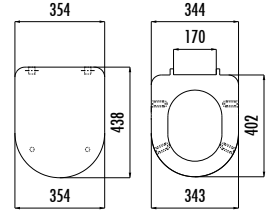

SOLO

DUROPLAST SEAT&COVERS

KC2203

KC2203.01.0000E
KC2202.01.0000E

Tefen Duroplast Soft Closing Seat & Cover - White
Tefen Duroplast Seat & Cover
Metal Hinge - White

TEFEN

Qty of Box: Seat & Cover 10 - Weight: Seat & Cover 2,55-2,35-2,41 kg