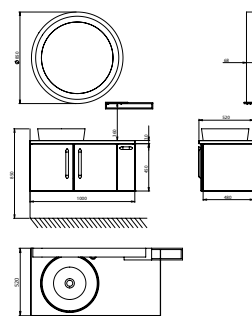

ET0100.01.BLMA

ET0100.01. BLMA

Elata Washbasin Unit 100 cm + Metal Shelf - Matte White + Massive (1000x450x480 mm) (WxHxD)

ET1085.01.BL

Elata LED Mirror 85 cm - Matte White

| 201 |