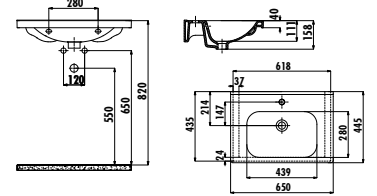

EK065

EK065-00CB00E-0000 Eksen Washbasin 65 cm