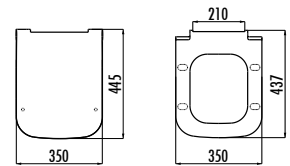

Qty of Box: Seat & Cover 10 · Weight: Seat & Cover 2,325 kg

KC2903

KC2903.01.0000E

Lidya Duroplast Soft Closing Seat & Cover - White

Qty of Box: Seat & Cover 10 · Weight: Seat & Cover 2,6 kg

LIDYA

KC1703

KC1703.01.0000E