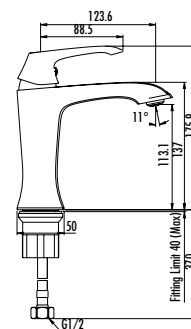

BTU.AG1500 - BT.AG1500G

Avangart Basin Faucet - Bright Chrome

Avangart Basin Faucet - Gold

The length of the discharge end is 123,6 mm

The height of the discharge end is 113,7 mm

Long lasting 35 mm ceramic cartridge
(Raised with feet)

Qty of Box: 8 Weight: 1,53kg

BTU.AG2500 - BT.AG2500G

Avangart Bath Shower Faucet - Bright Chrome

Avangart Bath Shower Faucet - Gold

The length of the discharge end is 180,9 mm

Long lasting 35mm ceramic cartridge
(Raised with feet)

Qty of Box: 8 Weight: 1,85kg

BT.AG8500 - BT.AG8500G

Avangart Kitchen Faucet - Bright Chrome

Avangart Kitchen Faucet - Gold

The length of the discharge end is 88,9 mm

The height of the discharge end is 282,7 mm

Spout right and left is 55 rate

Swing pipe

Long lasting 35 mm ceramic cartridge
(Raised with feet)

Qty of Box: 8 Weight: 2,13kg

Avangart faucet family must be used with: FA002.

During installation, the product's dimensions should be measured if precision is required.