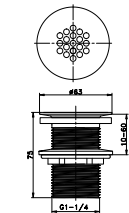

76 mm Basin Waste with Overflow

Qty of Box: 50 Weight: 0,33kg

SF.SF066

Basin Waste G1 1/4

SIPHONS

Qty of Box: 50 Weight: 1,075kg

SF.SF6088

Bottle Trap Z Type