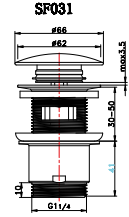

SF.SF031G-SF.SF031GR

Automatic Pop-up Waste with Overflow - Gold

Automatic Pop-up Waste with Overflow - Gun Grey

Qty of Box: 50 Weight: 0,37kg