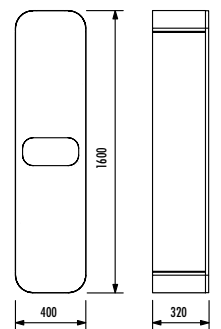

The images of accessories, such as handles, are for representation purposes and may vary. During installation, the product's dimensions should be measured if precision is required.