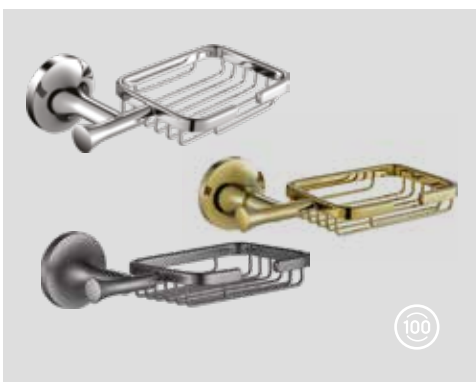

MA.NO12029

Neo Soap Holder

MA.NO12029 - Chrome

MA.NO12029G - Gold

MA.NO12029GR - Gun Grey

Qty of Box: 20
Weight: 0,58 kg Gold 0,65 kg