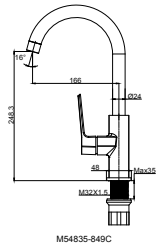

STARK

NEW

BT.SK1500GR

Stark Basin Faucet - Gun Grey

The length of the discharge end is 130 mm
The height of the discharge end is 126 mm
Long lasting 26 mm ceramic cartridge

Qty of Box: 16 Weight: 1,5 kg

NEW

BT.SK6500GR

Stark Long Basin Faucet - Gun Grey

The length of the discharge end is 157 mm
The height of the discharge end is 226 mm
Long lasting 26 mm ceramic cartridge

Qty of Box: 8 Weight: 1,50 kg

NEW

BT.SK2500GR

Stark Bath Shower Faucet - Gun Grey

The length of the discharge end is 135 mm
Long lasting 28 mm ceramic cartridge

Qty of Box: 8 Weight: 2 kg

NEW

BT.SK8500GR

Stark Kitchen Faucet - Gun Grey

The length of the discharge end is 205 mm
The height of the discharge end is 255 mm
Long lasting 30 mm ceramic cartridge

Qty of Box: 8 Weight: 1,9 kg