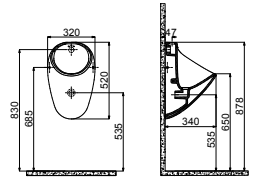

TP611

TP611-00CB00E-0000

Urinal (Inlet from top)

TP611-11CB00E-0000

Urinal (Siphonic)

Qty of Pallet: 33 · Weight: Urinal 18,79 kg