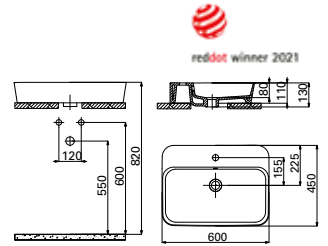

LP061

LP061-00CB00E-0000 Loop Rectangular Bowl Washbasin 45x60 cm