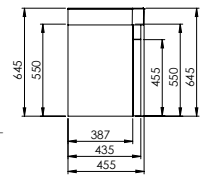

C00060.01

C00060.01 Colorit Washbasin Unit 60 cm with Door (567x435x550 mm) (WxHxD)

C00060.02 Colorit Washbasin Unit 60 cm with Door - Acrylic Solid Counter (567x445x550 mm) (WxHxD) - UL040

C01040.00 Colorit Thin Framed Oval Mirror 40x80 cm (WxHxD)

Adaptable Washbasin: PD060 / UL040

C00060.41

C00060.41 Colorit Washbasin Unit 60 cm With Drawer (567x435x550 mm) (WxHxD)

C00060.42 Colorit Washbasin Unit 60 cm With Drawer - Acrylic Solid Counter(567x445x550 mm) WxHxD) - UL040

C01040.00 Colorit Thin Framed Oval Mirror 40x80 cm (WxHxD)

Adaptable Washbasin: PD060 / UL040

C01040.00

C01040.00 Colorit Thin Framed Oval Mirror

MA.AP45001 Stick Led Aplique 50 cm Black 4.000K DAYLIGHT

MA.AP45002 Stick Led Aplique 50 cm White 4.000K DAYLIGHT

C02075.00

C02075.00 Colorit High Cabinet (400x750x400 mm) (WxHxD)

The images of accessories, such as handles, are for representation purposes and may vary. During installation, the product's dimensions should be measured if precision is required.