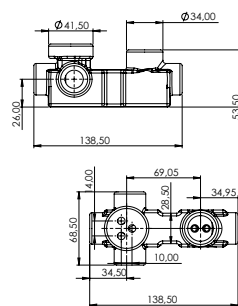

BT.S08500

Solo Kitchen Faucet

The length of the discharge end is 204 mm
The height of the discharge end is 229 mm
Long lasting 35 mm ceramic cartridge
Faucet with moveable head

Qty of Box: 8 Weight: 1,78kg