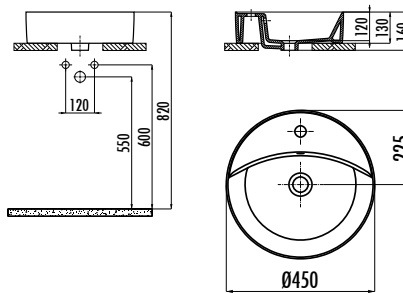

Decorated and colored products, are produced by the time given after order.

During installation, the product's dimensions should be measured if precision is required.