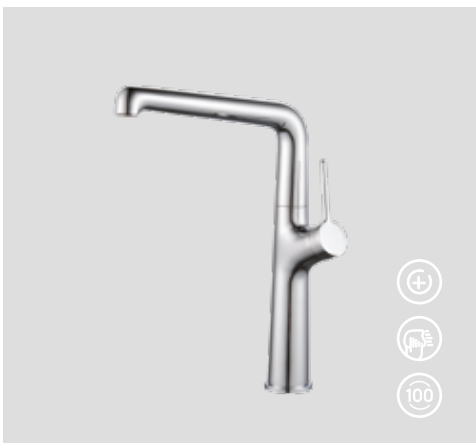

BT.FL8500

Flow Kitchen Faucet

The length of the discharge end is 184 mm
The height of the discharge end is 236 mm
Long lasting 26 mm ceramic cartridge

Qty of Box: 8 Weight: 1,50 kg