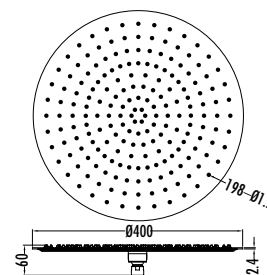

SHOWER HEADS

DS.SH5010

Concealed Stainless Shower Head

Square
Anti-limescale Easy Effaceable Silicon Points
550x230 mm

Qty of Box: 5 Weight: 3,38 kg

DS.SH5020

Concealed Stainless Shower Head Oval

Oval
Anti-limescale Easy Effaceable Silicon Points
550x260 mm

Qty of Box: 5 Weight: 2,6 kg

DS.SH4000

Stainless Slim Shower Head Square 400 mm

Square
Anti-limescale Easy Effaceable Silicon Points
400x400 mm

Qty of Box: 5 Weight: 2,83 kg

DS.SH3040

Stainless Slim Shower Head Round 400 mm

Oval
Anti-limescale Easy Effaceable Silicon Points
Ø 400 mm

Qty of Box: 5 Weight: 2,71 kg