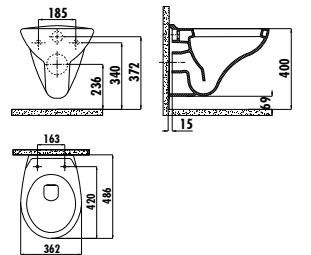

SINGLE PRODUCTS - WALL HUNG PANS

TETRA

TP326

TP326-11CB00E-0000
TP326-00CB00E-0000

Tetra Wall Hung Pan
Tetra Wall Hung Pan
Combined Bidet

KC1603.01.0000E

Lara Duroplast Soft Closing
Seat & Cover - White

Qty of Pallet: Pan 24 · Qty of Box: Seat & Cover 10
Weight: Pan 27,94 kg Seat & Cover 2,32 kg

NEW

TP327

TP327-11CB00E-0000
TP327-00CB00E-0000

Tetra Rim-Off Wall Hung Pan
Tetra Rim-Off Wall Hung Pan
Combined Bidet

KC1603.01.0000E

Lara Duroplast Soft Closing
Seat & Cover - White

Qty of Pallet: Pan 24 · Qty of Box: Seat & Cover 10
Weight: Pan 27,53 kg Seat & Cover 2,32 kg

PERLA

TP320

TP320-11CB00E-0000
TP320-00CB00E-0000

Perla Wall Hung Pan
Perla Wall Hung Pan
Combined Bidet

KC0703.01.0000E

Cinar Duroplast Soft Closing
Seat & Cover - White

Qty of Pallet: Pan 24 · Qty of Box: Seat & Cover 10
Weight: Pan 15,89 kg Seat & Cover 2,85 kg