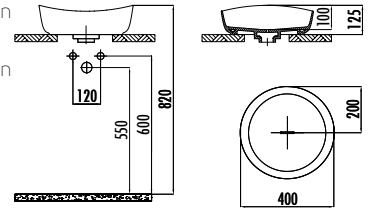

RB140

RB140-00CB42E-0000 Ruby Top Counter Washbasin Ø40 cm

RB140-00MB42E-0000 Ruby Top Counter Washbasin Ø40 cm Pearl Matt White

Qty of Pallet: 40 Weight: Washbasin 7,15 kg
The product features a concealed siphon. The siphon is included in the price.