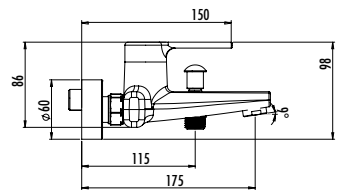

NUOVO

BT.NU1600

Nuovo Basin Faucet

The length of the discharge end is 120 mm
The height of the discharge end is 140 mm
Long lasting 25 mm ceramic cartridge

Qty of Box: 14 Weight: 1,520 kg

BT.NU6500

Nuovo Long Basin Faucet

The length of the discharge end is 120 mm
The height of the discharge end is 268 mm
Long lasting 25 mm ceramic cartridge

Qty of Box: 14 Weight: 1,620 kg

BT.NU2500

Nuovo Bath Shower Faucet

The length of the discharge end is 175 mm
Long lasting 35 mm ceramic cartridge

Qty of Box: 8 Weight: 1,960 kg