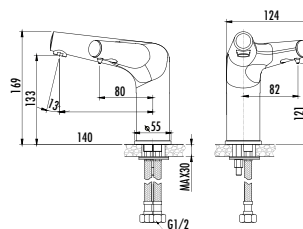

Qty of Box: 8 Weight: 0,89kg

During installation, the product's dimensions should be measured if precision is required.

creavit