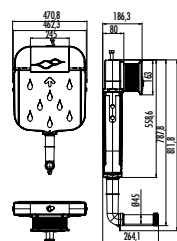

Weight: 30,22 kg

NEW

GR5006

Concealed Cistern for Squatting Pans 3-6 L

Weight: 5,50 kg

NEW

GR5007

Concealed Cistern for Back to Wall Pans 3-6 L