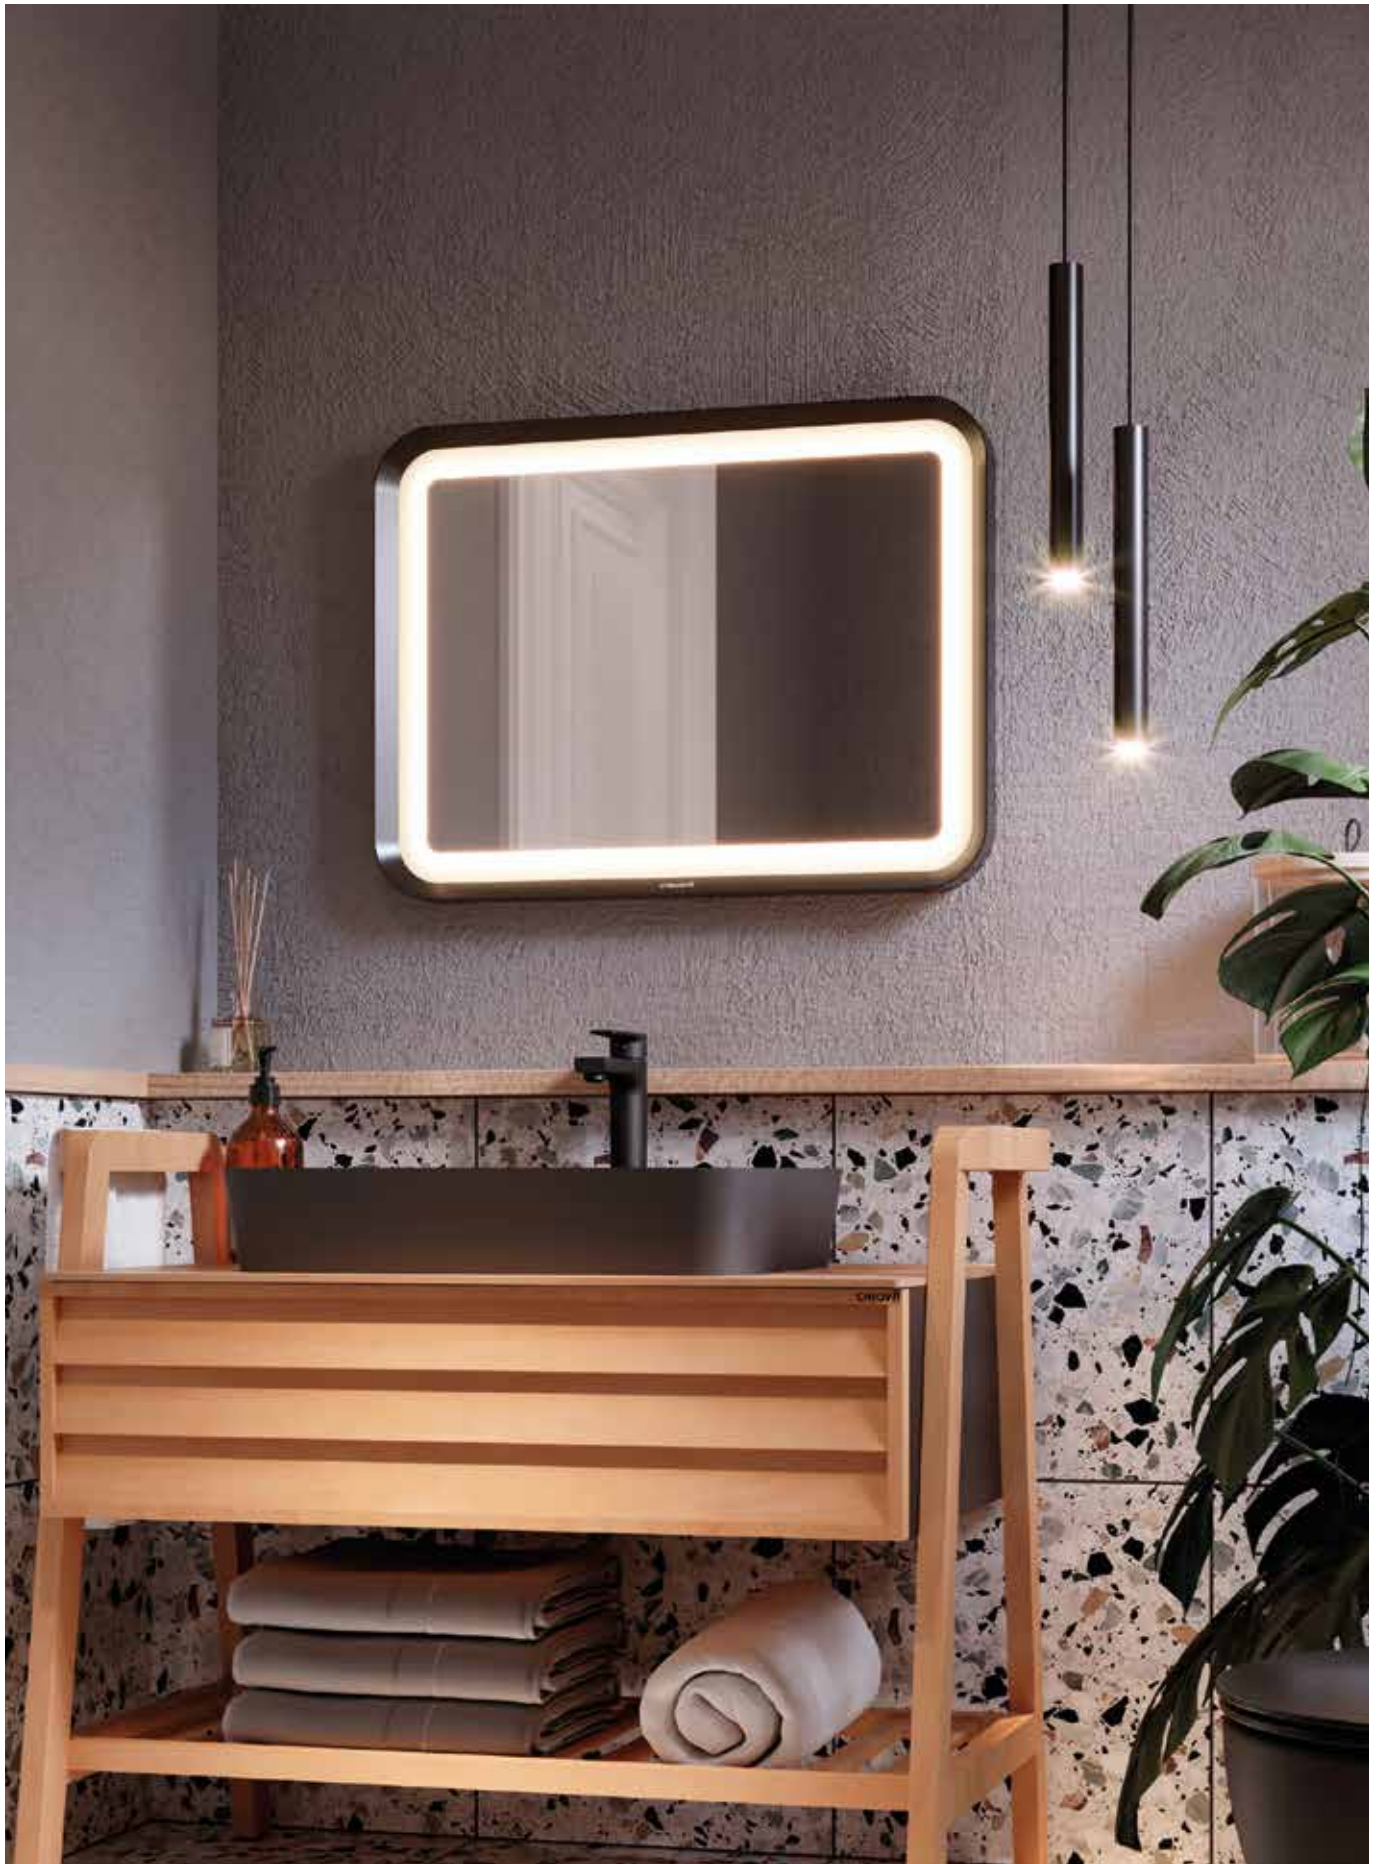

NEO & NEO GOLD & NEO GUN GREY

MA.NO12020

Neo Towel Holder

MA.NO12020 - Chrome

MA.NO12020G - Gold

MA.NO12020GR - Gun Grey

Qty of Box: 5 Gold 6
Weight: 1,92 kg Gold 2,05 kg

MA.NO12027