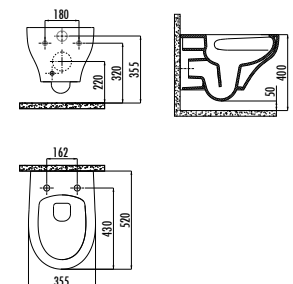

Qty of Pallet: Pan 24 Qty of Box: Seat & Cover 10
Weight: Pan 24,17 kg Seat & Cover: 2,20 kg
There is only hidden connection for the self cleaning pipe&internal mechanism