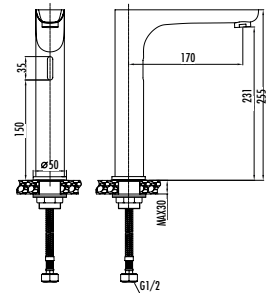

AUTOMATIC SENSOR FAUCETS

TECHNO-D

BT.ES2410

Hot and Cold Water Sensor Faucet AC/DC

220V AC+6V 4 pcs AAA alkaline battery
The length of the discharge end is 140 mm
The height of the discharge end is 128 mm

Be smart:
every drop
counts

Qty of Box: 8 Weight: 2,10kg

TECHNO-S

BT.ES2400

Sensor Faucet AC/DC

220V AC+6V 4 pcs AAA alkaline battery
The length of the discharge end is 140 mm
The height of the discharge end is 128 mm

Be smart:
every drop
counts

Qty of Box: 8 Weight: 1,91kg

TECHNO-XL

BT.ES6500

Sensor Long Faucet AC/DC

220V AC+6V 4 pcs AAA alkaline battery
The length of the discharge end is 170 mm
The height of the discharge end is 231 mm

Be smart:
every drop
counts

Qty of Box: 8 Weight: 3,45kg