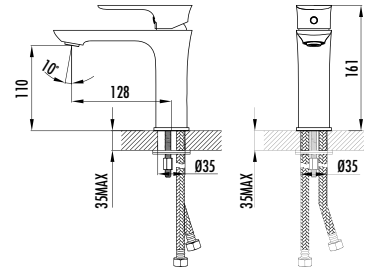

PURE

BT.PR1500

Pure Basin Faucet

The length of the discharge end is 128 mm

The height of the discharge end is 110 mm

Long lasting 35 mm ceramic cartridge
(Raised with feet)

Qty of Box: 8 Weight: 1,72 kg

BT.PR2500

Pure Bath Shower Faucet

The length of the discharge end is 194 mm

Üst Takım Bağlantısı "G1/2"

Long lasting 35mm ceramic cartridge
(Raised with feet)

Locking diverter

Qty of Box: 6 Weight: 2,3kg

BT.PR8501

Pure Kitchen Faucet

The length of the discharge end is 236 mm

The height of the discharge end is 275 mm

Long lasting 35mm ceramic cartridge
Swing pipe

Qty of Box: 8 Weight: 1,95kg

Pure faucet family must be used with: FA002.

During installation, the product's dimensions should be measured if precision is required.