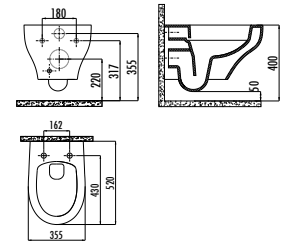

Ness Rim-Off Wall Hung Pan
Ness Rim-Off Wall Hung Pan
Combined Bidet

KC3403.01.0000E

Ness Duroplast Soft Closing
Seat & Cover - White

Qty of Pallet: Pan 24 · Seat & Cover 10
Weight: Pan 24,16 kg Seat & Cover 1,55 kg
There is only hidden connection for the self cleaning pipe&internal mechanism