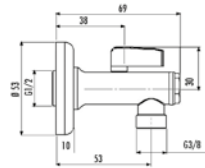

Qty of Box: 100 Weight: 0,17kg