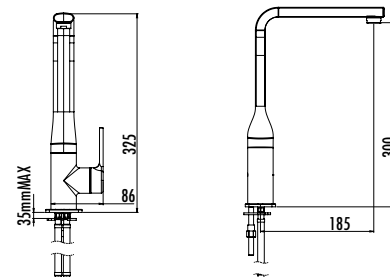

BT.NU8500

Nuovo Kitchen Faucet

The length of the discharge end is 185 mm
The height of the discharge end is 300 mm
Long lasting 35 mm ceramic cartridge