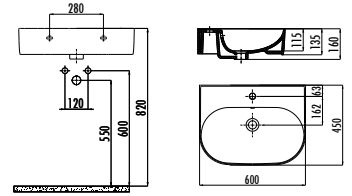

DAILY

DY060

DY060-00CB00E-0000 Daily Washbasin 60 cm

Qty of Pallet: Washbasin 30 - Weight: Laavabo 18,51 kg

VANITY WASHBASINS

PRIDE

PD060

PD060-00CB00E-0000 Pride Washbasin 60 cm