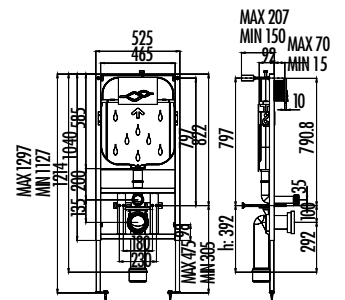

Weight: 8,90 kg

NEW

GR5002

Concealed Cistern without Metal Legs for Wall Hung Pans 3-6 L

Weight: 8 kg

NEW

GR5003

Concealed Cistern for Wall Hung Pans 3-6 L (Quick Installation to Front Of The Wall)