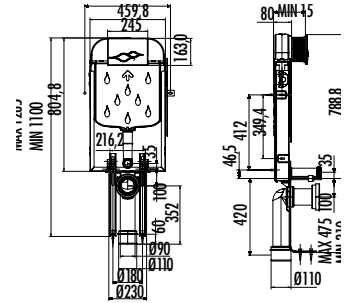

Weight: 8,90 kg

NEW

GR5002

Concealed Cistern without Metal Legs for Wall Hung Pans 3-6 L

Weight: 8 kg

NEW

GR5003

Concealed Cistern for Wall Hung Pans 3-6 L (Quick Installation to Front Of The Wall)