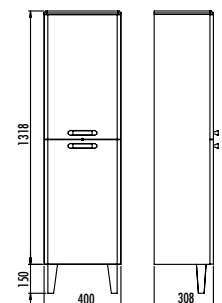

The images of accessories, such as handles, are for representation purposes and may vary.
During installation, the product's dimensions should be measured if precision is required.