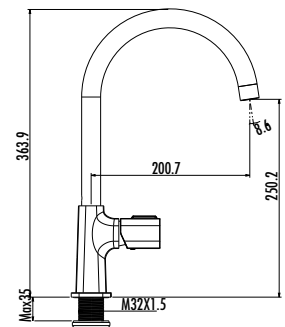

BT.AL8500 - BT.AL8500S

Alfa Kitchen Faucet - Bright Chrome

Alfa Kitchen Faucet - Black

The length of the discharge end is 200 mm

The height of the discharge end is 250 mm

Long lasting 28 mm ceramic cartridge

Qty of Box: 8 Weight: 0,969 kg