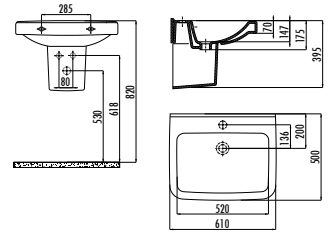

creavit.com.tr

LR060

LR060-00CB00E-0000

Lara Washbasin 60 cm

LR260-00CB00E-0000

Lara Half Pedestal

Qty of Pallet: Washbasin 30 · Half Pedestal 60 Weight: Washbasin 21,87 kg · Half Pedestal 7,27 kg

LR310