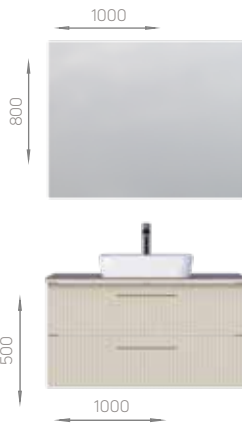

SET.E10.100.2CEK.CAM.YA.LP046 / E10 100 cm Round Mirror
SET.E10.100.2CEK.CAM.DA.LP046 / E10 100 cm Flat Mirror
SET.E10.100.2CEK.CAM.AD.LP046 / E10 100 cm Mirror Cabinet