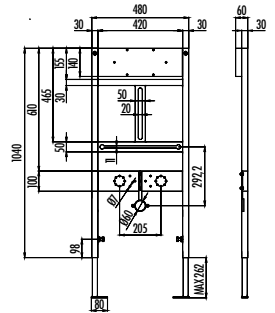

GPM600.01

Quick Installation To Front
Of The Wall For Urinals

Weight: 11,03 kg

Bidet