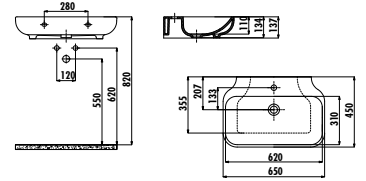

FE065

FE065-00CB00E-0000 Free Top Counter Washbasin
65 cm