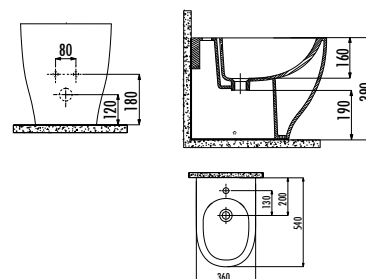

Qty of Pallet: Bidet 25 · Weight: Bidet 27,31 kg