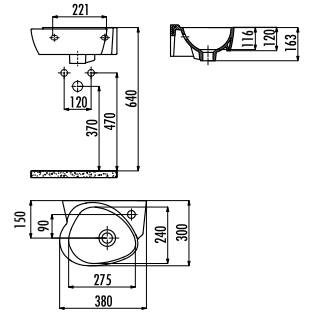

SPECIAL SOLUTIONS - KID

CK035

CK035-00CB00E-FF00

Kid Washbasin 38 cm
Decorated

Qty of Pallet: 75 · Weight: Washbasin 8,98 kg

CK300

CK300-11CB00E-FF00

Kid S-Trap Pan

CK300-00CB00E-FF00

Kid S-Trap Pan Combined Bidet

CK400-00CB00E-FF00

Kid Cistern Decorated

IT1025

Kid Cistern Dual Flushing
Internal Mechanism

KC0802.01.1000E

Kid Duroplast Metal Hinge
Seat & Cover - White

Qty of Pallet: Pan 30 · Cistern: 75 · Qty of Box: Internal Mechanism 10 Seat & Cover: 10
Weight: Pan 14,59 kg · Cistern 7,68 kg · Internal Mechanism 0,85 kg · Seat & Cover 1,55 kg

CK310

CK310-11CB00E-FF00

Kid P-Trap Pan

CK310-00CB00E-FF00

Kid P-Trap Pan Combined Bidet

CK400-00CB00E-FF00

Kid Cistern Decorated

IT1025

Kid Cistern Dual Flushing
Internal Mechanism

KC0802.01.1000E

Kid Duroplast Metal Hinge
Seat & Cover - White

Qty of Pallet: Pan 30 · Cistern: 75 · Qty of Box: Internal Mechanism 10 Seat & Cover: 10
Weight: Pan 12,94 kg · Cistern 7,68 kg · Internal Mechanism 0,85 kg · Seat & Cover 1,55 kg