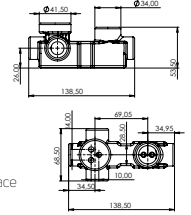

Flush Mounted ve Surface Mounted.