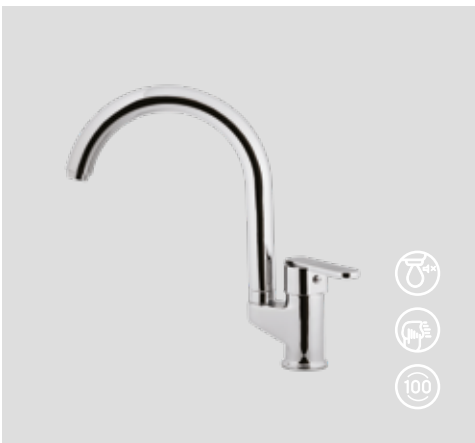

BT.VG8640

Vega Kitchen Faucet

The length of the discharge end is 165,3 mm
The height of the discharge end is 215,8 mm
Swing pipe
Long lasting 35 mm ceramic cartridge (Raised with feet)

Qty of Box: 12 Weight: 1,43kg