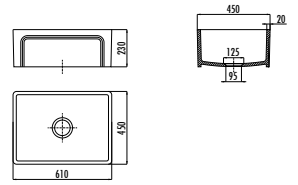

Qty of Pallet: Washbasin 40 · Weight: Washbasin 9,33 kg

ESSE KITCHEN SINKS

ES061

ES061-00CB00E-0000 Esse Sink 61 cm - White

Qty of Pallet: Washbasin 14 Weight: Washbasin 25,65kg

ES076

ES076-00CB00E-0000 Esse Sink 76 cm - White