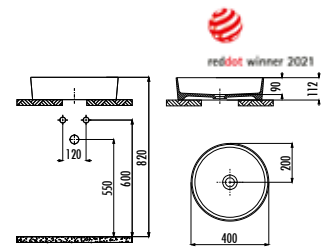

Qty of Pallet: 90 · Weight: Washbasin 7,04 kg

LP140

LP140-00CB00E-SK00 Loop Round Bowl Washbasin Ø40 cm Seljuk Relief

Qty of Pallet: Washbasin 90 · Weight: Washbasin 7,04 kg

Gen-Z
Collection

LP140

LP140-00CB00E-KB00 Loop Round Bowl Washbasin Ø40 cm Cartoon Patern