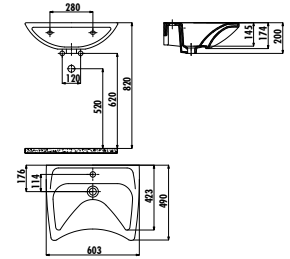

SPECIAL SOLUTIONS - HANDICAP BATHROOM

BD060

BD060-00CB00E-0000 Handicapped Washbasin
60 cm

Qty of Pallet: Washbasin 30 · Weight: Washbasin 19,51 kg

TB100

TB100 Grab Bar (Fixed)

AISI 304 Stainless Steel
Qty of Box: 10 · Weight: 2,35 kg

TB110

TB110 Grab Bar (Moving)
(Washbasin & Pan)

AISI 304 Stainless Steel
Qty of Box: 10 · Weight: 2,59 kg

TB302

TB302 Grab Bar (Moving)

AISI 304 Stainless Steel
Qty of Box: 10 · Weight: 2,83 kg

TB301

TB301 Washbasin Grab Bar

AISI 304 Stainless Steel
Qty of Box: 6 · Weight: 7,41 kg

TB303

TB303 Grab Bar (Fixed) 90°

AISI 304 Stainless Steel
Qty of Box: 10 · Weight: 2,81 kg