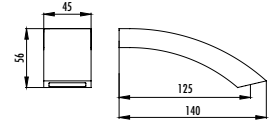

Qty of Box: 25 Weight: 0,68 kg