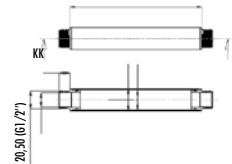

BT.A13-2 - BT.A13-2S

Concealed Shower Arm Short from Ceiling - Chrome

Concealed Shower Arm Short from Ceiling - Black

The length of discharge end is 150 mm

G1/2" Connected

Qty of Box: 50 Weight: 0,39 kg