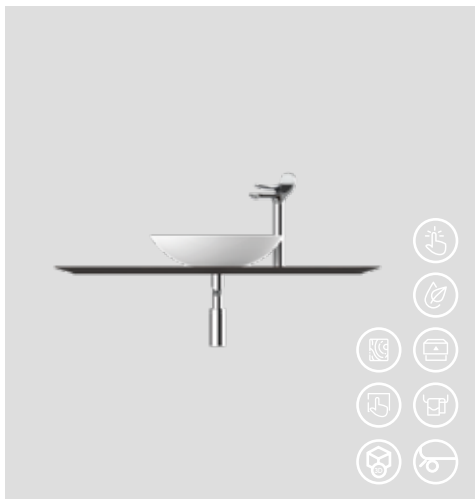

The MAMR50215 Adjustable Magnifying Make-up Mirror can be preferred for a magnifying mirror without LED lighting.

FOGLIA

MATERIAL

Plated
Industrial
Wooden

ALPI DARK
VENGE
.DW

ALPI
MOCHA
OAK
.MO

ALPI
LIGHT
GRAYLATI
.LG