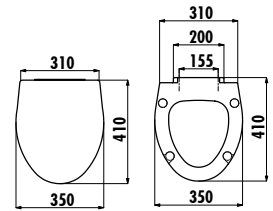

DUROPLAST SEAT&COVERS

KC2703

KC2703.01.0000E

Foglia Duroplast Soft Closing Seat & Cover - White

Qty of Box: Seat & Cover 5 · Weight: Seat & Cover 3,200 kg

FOGLIA

KC1303

KC1303.01.0000E

Gokcebey Duroplast Soft Closing Seat & Cover - White

KC1302.01.0000E

Gokcebey Duroplast Seat & Cover with Metal Hinge - White

Qty of Box: Seat & Cover 10 · Weight: Seat & Cover 2,25-2,05 kg

GÖKÇEBEY

KC1403

KC1403.01.0000E

Grande Duroplast Soft Closing Seat & Cover - White

Qty of Box: Seat & Cover 10 · Weight: Seat & Cover 3,85 kg

GRANDE

KC3403

KC3403.02.0000E

Ness Duroplast Soft Closing Seat & Cover - White

Qty of Box: Seat & Cover 10 · Weight: Seat & Cover 1,55 kg

NESS

KC3403

KC3403.01.0000E

Ness Duroplast Soft Closing Seat & Cover - White

Qty of Box: Seat & Cover 10 · Weight: Seat & Cover 1,55 kg