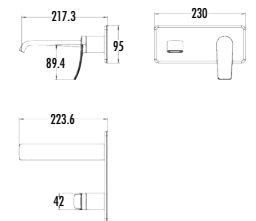

LUA

BT.LU1500 - BT.LU1500GR

Lua Basin Faucet - Bright Chrome

Lua Basin Faucet - Gun Grey

The length of the discharge end is 132 mm

The height of the discharge end is 107 mm

Long lasting 35 mm ceramic cartridge

Qty of Box: 8 Weight: 1,20 kg

BT.LU6500 - BT.LU6500GR

Lua Long Basin Faucet - Bright Chrome

Lua Long Basin Faucet - Gun Grey

The length of the discharge end is 196 mm

The height of the discharge end is 231 mm

Long lasting 35 mm ceramic cartridge

Qty of Box: 8 Weight: 1,60 kg

BT.LU1400 - BT.LU1400GR

Lua Concealed Basin Faucet - Bright Chrome

Lua Concealed Basin Faucet - Gun Grey

The length of the discharge end is 223 mm

Concealed Box

Long lasting 35 mm ceramic cartridge

Qty of Box: 8 Weight: 1,10 kg

BT.LU2500 - BT.LU2500GR

Lua Bath Faucet - Bright Chrome

Lua Bath Faucet - Gun Grey

The length of the discharge end is 195 mm

Long lasting 35 mm ceramic cartridge

Qty of Box: 12 Weight: 1,440 kg