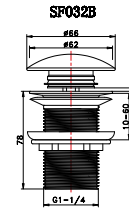

SF.SF032-B

Ceramic Pop-Up Waste - White

Qty of Box: 50 Weight: 0,320kg