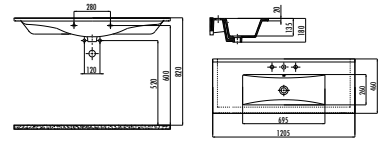

VANITY WASHBASINS

SU SERIES

SU121

SU121-00CB00E-0000 Su Double Washbasin 121 cm

Qty of Pallet: Washbasin 20 · Weight: Washbasin 28,69 kg

SU120

SU120-00CB00E-0000 Su Washbasin 120 cm

Qty of Pallet: Washbasin 20 · Weight: Washbasin 27,26 kg

SU100

SU100-00CB00E-0000 Su Washbasin 100 cm

Qty of Pallet: Washbasin 24 · Weight: Washbasin 23,03kg

SU085

SU085-00CB00E-0000 Su Washbasin 85 cm

Qty of Pallet: Washbasin 24 · Weight: Washbasin 20,76 kg