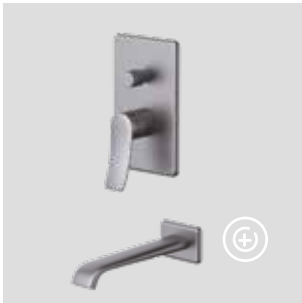

G1/2" Connected · Diverter System

Qty of Box: 25 Weight: 0,68 kg

DS.DSL2000

Solo 2 Ways Concealed Shower Faucet Chrome

Flush Mounted ve Surface Mounted.

Qty of Box: 25 Weight: 0,68 kg

BT.LU2001GR - BT.LU01GR