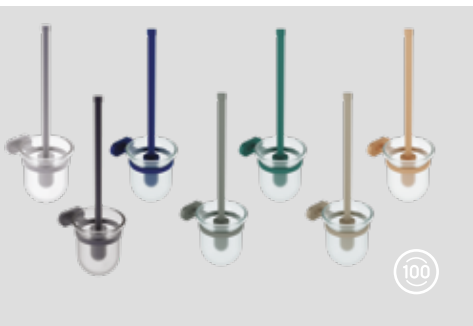

Qty of Box: 30 Weight: 1,05 kg Chrome 1,01 kg

MA.PL18810

Planet Toilet Brush & Holder

MA.PL18810 - Chrome

MA.PL18810-S - Mattt Black

MA.PL18810-OM - Ocean Blue

MA.PL18810-CGR - Cool Grey

MA.PL18810-NYL - Nile Green

MA.PL18810-CCM - Cappuccino

MA.PL18810-SFT - Peach Fuzz