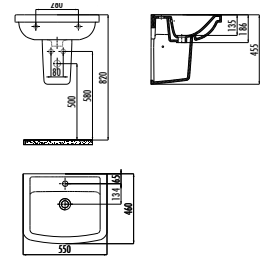

Qty of Pallet: Washbasin 15 Half Pedestal 15 Weight: Washbasin 18,65 kg Half Pedestal 8,77 kg