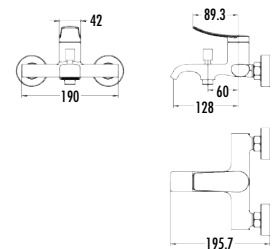

Qty of Box: 12 Weight: 1,440 kg