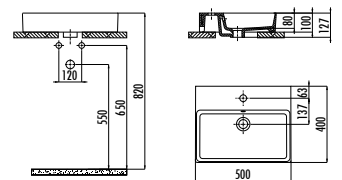

Qty of Pallet: Washbasin 70 · Weight: Washbasin 12,69 kg