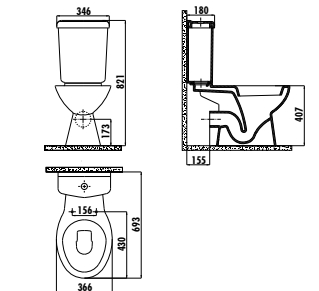

PA310

PA310-11CB00E-0000
PA310-00CB00E-0000
PA410-00CB00E-0000
KC0703.01.0000E

Pitta P-Trap Pan
Pitta P-Trap Pan Combined Bidet
Pitta Cistern
Cinar Duroplast Soft Closing
Seat & Cover - White