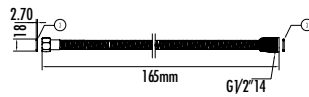

3 Function

Qty of Box: 16 Weight: 0,25 kg

DS.H04

PVC Shower Hose 1500mm

Qty of Box: 50 Weight: 0,23 kg

DS.H01

SS Flexible Shower Hose 1500mm

Unbreakable System
Adjustable Showerhead