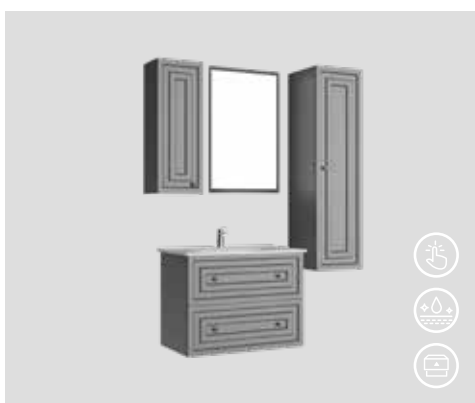

Adaptable Washbasin: SU060 - SU080 - SU100

KY0080.42

- KY0080.42 Kayra Washbasin Unit 80 cm with Drawer
- KY4001.01 Kayra LED Mirror
- KY1030.01 Mirror Side Cabinet