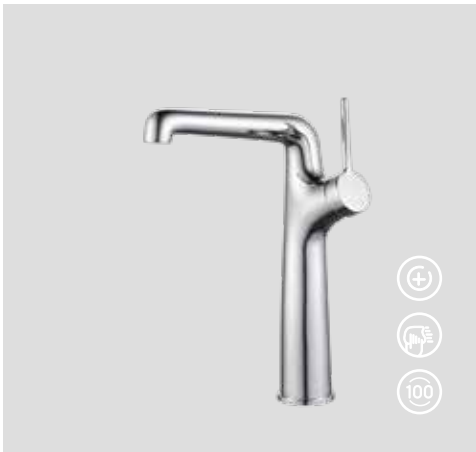

Qty of Box: 8 Weight: 1,9 kg

FLOW

BT.FL1500

Flow Basin Faucet

The length of the discharge end is 149 mm
 The height of the discharge end is 156 mm
 Long lasting 26 mm ceramic cartridge

Qty of Box: 8 Weight: 1 kg