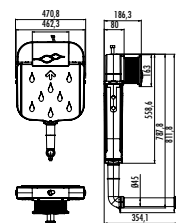

Weight: 5,10 kg

During installation, the product's dimensions should be measured if precision is required.