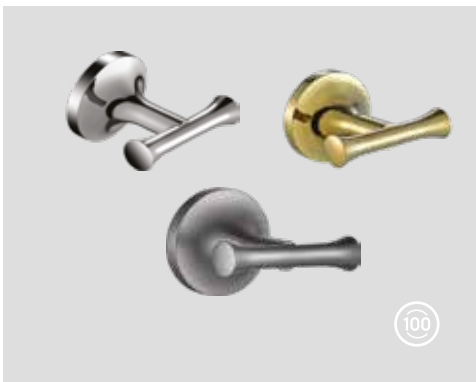

MA.NO12026

Neo Double Robe Hook

MA.NO12026 - Chrome

MA.NO12026G - Gold

MA.NO12026GR - Gun Grey

Qty of Box: 20
Weight: 0,361 kg Gold 0,45 kg