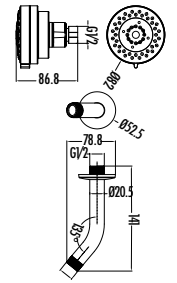

Qty of Box: 16 Weight: 0,25 kg