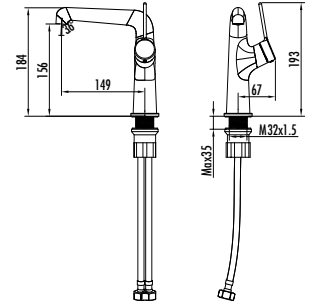

BT.FL6500

Flow Long Basin Faucet

The length of the discharge end is 196 mm
The height of the discharge end is 287 mm
Long lasting 26 mm ceramic cartridge

Qty of Box: 8 Weight: 1,50 kg