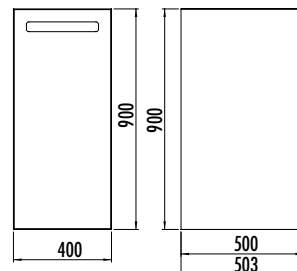

RE2090.00

RE2090.00

Recta High Cabinet