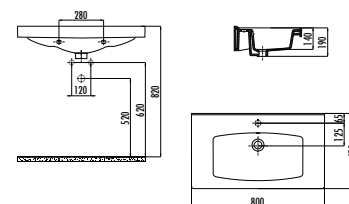

SERA SERIES

TF200

TF200-00CB00E-0000 Sera Washbasin
100x50 cm

Qty of Pallet: Washbasin 20 · Weight: Washbasin 2715 kg

NEW

SE100

SE100-00CB00E-0000 Sera Washbasin
100x45 cm

Qty of Pallet: 24 · Weight: Washbasin 2715 kg

TF185

TF185-00CB00E-0000 Sera Washbasin
85x45 cm

Qty of Pallet: Washbasin 24 · Weight: Washbasin 2264 kg

NEW

SE080

SE080-00CB00E-0000 Sera Washbasin
80x45 cm

Qty of Pallet: 24 · Weight: Washbasin 2164 kg

TF165

TF165-00CB00E-0000 Sera Washbasin
65x45 cm

Qty of Pallet: Washbasin 20 · Weight: Washbasin 1711 kg

TF155

TF155-00CB00E-0000 Sera Washbasin
55x45 cm

Qty of Pallet: Washbasin 40 · Weight: Washbasin 14,81 kg

VANITY WASHBASINS