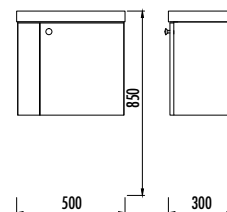

FT0053.01.BB

FT0053.01.BB

Forest Washbasin Unit White