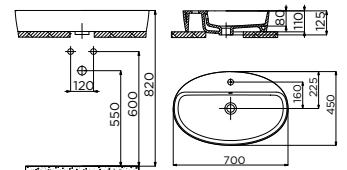

LP160

LP160-00CB00E-0000 Loop Oval Bowl Washbasin 40x60 cm

Qty of Pallet: 70 · Weight: Washbasin 11,00 kg