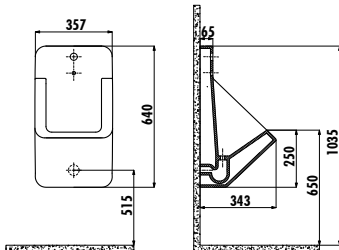

Decorated and colored products, are produced by the time given after order.

During installation, the product's dimensions should be measured if precision is required.