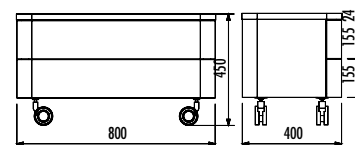

Adaptable Washbasin:FG045/ FG145 / FG180
Note: Alternatively; the FG180 & FG145 foglia washbasins can also be preferred with the Foglia washbasin counter.