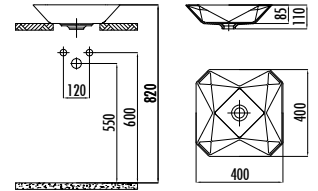

RUBY

RB040

RB040-00CB42E-0000 Ruby Top Counter Washbasin 40x40 cm

RB040-00MB42E-0000 Ruby Top Counter Washbasin 40x40 cm Pearl Matt White

Qty of Pallet: 40 · Weight: Washbasin 4,29 kg

RB140

RB140-00CB42E-0000 Ruby Top Counter Washbasin Ø40 cm

RB140-00MB42E-0000 Ruby Top Counter Washbasin Ø40 cm Pearl Matt White

Qty of Pallet: 40 Weight: Washbasin 7,15 kg
The product features a concealed siphon. The siphon is included in the price.

RB141

RB141-00CB42E-0000 Ruby Top Counter Washbasin Ø40 cm

RB141-00MB42E-0000 Ruby Top Counter Washbasin Ø40 cm Pearl Matt White

Qty of Pallet: 40 Weight: Washbasin 9,96 kg
The product features a concealed siphon. The siphon is included in the price.

RB051

RB051-00CB42E-0000 Ruby Top Counter Washbasin 50x40 cm

RB051-00MB42E-0000 Ruby Top Counter Washbasin 50x40 cm Pearl Matt White

Qty of Pallet: 30 Weight: Washbasin 13,56 kg
The product features a concealed siphon. The siphon is included in the price.

Decorated and colored products, are produced by the time given after order.

During installation, the product's dimensions should be measured if precision is required.