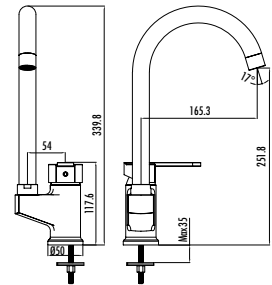

VEGA

322

creavit.com.tr

BT.VG7507

Vega Kitchen Faucet

The length of the discharge end is 180 mm
The height of the discharge end is 217 mm
Long lasting 35 mm ceramic cartridge
Swing pipe

Qty of Box: 8 Weight: 1,69kg

BT.VG8645

Vega Kitchen Faucet (Hinged)

The length of the discharge end is 220,5 mm
The height of the discharge end is 263,9 mm
Long lasting 35 mm ceramic cartridge (Raised with feet)
Swing pipe
Faucet with moveable head

Qty of Box: 12 Weight: 1,43kg

BT.VG8640

Vega Kitchen Faucet

The length of the discharge end is 165,3 mm
The height of the discharge end is 215,8 mm
Swing pipe
Long lasting 35 mm ceramic cartridge (Raised with feet)

Qty of Box: 12 Weight: 1,43kg