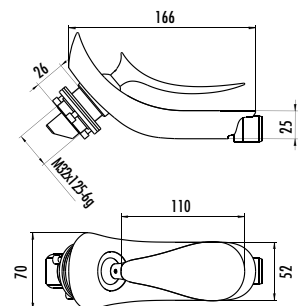

FOGLIA

BT.FG1401

Foglia Concealed Basin Faucet

The length of the discharge end is 175 mm
Long lasting 25 mm ceramic cartridge

Qty of Box: 12 Weight: 1,440 kg

BT.FG1501

Foglia Basin Faucet

The length of the discharge end is 173 mm
The height of the discharge end is 106 mm
Long lasting 25 mm ceramic cartridge

Qty of Box: 12 Weight: 1,625 kg

BT.FG6501

Foglia Long Basin Faucet

The length of the discharge end is 173 mm
The height of the discharge end is 236 mm
Long lasting 25 mm ceramic cartridge

Qty of Box: 10 Weight: 1,830 kg

BT.FG3501

Foglia Bidet Faucet

The length of the discharge end is 166 mm
Long lasting 25 mm ceramic cartridge

Qty of Box: 12 Weight: 1,485 kg