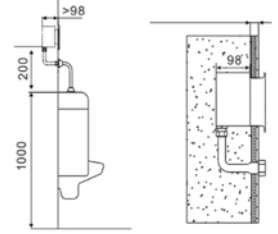

Be smart;
every drop
 counts

Qty of Box: 8 Weight: 1,91kg

AUTOMATIC SENSOR PRODUCTS

332

creavit.com.tr

BT.ES4810

Urinal Flusher AC/DC

Flush mounted system
220v Ac-6V 4 pcs AAA alkaline battery
Suitable for back entry urinals.