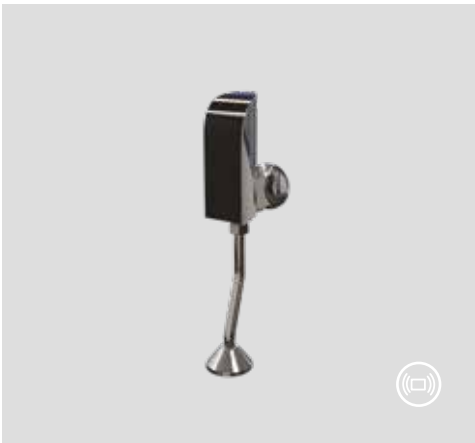

Qty of Box: 8 Weight: 1,65kg
*Battery is not included.

BT.ES3300

Urinal Flusher AC/DC

Bright Chrome
Flush mounted system
220v Ac-6V 4 pcs AAA alkaline battery
Suitable for back entry urinals.

Qty of Box: 6 Weight: 1,57kg
*Battery is not included.