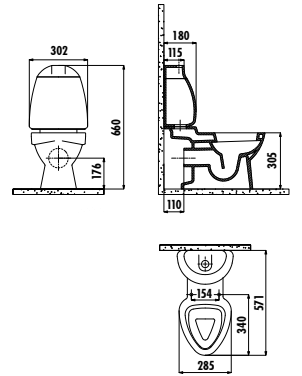

Qty of Pallet: Pan 30 · Cistern: 75 · Qty of Box: Internal Mechanism 10 Seat & Cover: 10
Weight: Pan 12,94 kg · Cistern 7,68 kg · Internal Mechanism 0,85 kg · Seat & Cover 1,55 kg