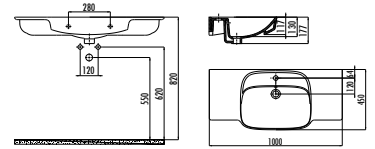

Qty of Pallet: Washbasin 24 · Weight: Washbasin 22,56 kg