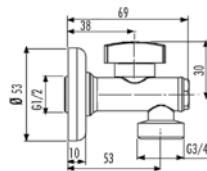

Qty of Box: 75 Weight: 0,17kg