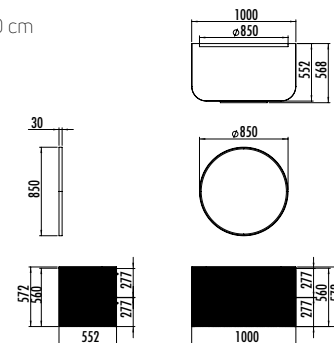

RY0100.42

RY0100.42
RY1085.01

Rayas Washbasin Unit 100 cm
Rayas LED Mirror 85 cm

Adaptable Washbasin: NC045