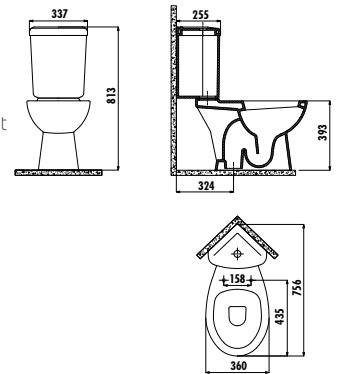

SD300

SD300-11CB00E-0000
SD300-00CB00E-0000
SD440-00CB00E-0000
KC0703.01.0000E

Sedef S-Trap Pan
Sedef S-Trap Pan Combined Bidet
Sedef Corner Cistern
Cinar Duroplast Soft Closing Pan - White