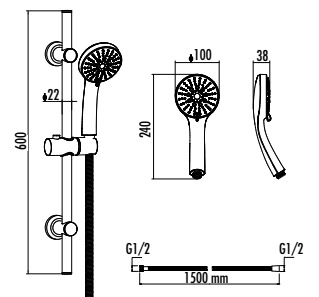

Qty of Box: 10 Weight: 0,55 kg

ARIA

DS.SH425

Sliding Shower Set 5F

- Surface Mounted
- Stainless Shower Arm Body
- 5 Function Shower Handle
- Couple Closey United Spiral For Connection Shower Faucet
- 150 cm Hand Shower Flex Hose
- Soap Dispenser Mounting On Body
- Adjustable Shower Hook