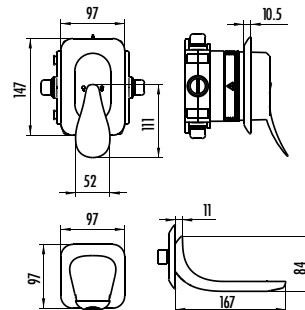

BT.FG8501

Foglia Kitchen Faucet

The length of the discharge end is 211 mm
The height of the discharge end is 247 mm
Long lasting 25 mm ceramic cartridge

Qty of Box: 12 Weight: 1,690 kg