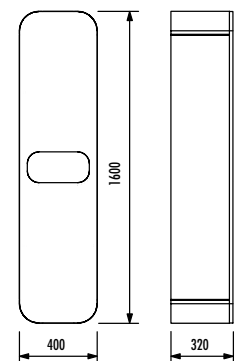

Adaptable Washbasin: UL060-00CB00E-0000

The images of accessories, such as handles, are for representation purposes and may vary.
During installation, the product's dimensions should be measured if precision is required.