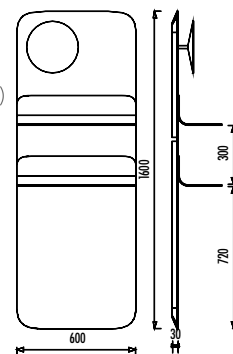

FL3068.01

FL3068.01

Foglia Mobile Low Unit 60 cm
(600x680x400 mm) (WxHxD)

FL1060.00

FL1060.00

MA.MR50201

Foglia Wall Unit with Magnifier &
2 Shelves (600x1600x30 mm) (WxHxD)

Make-up Mirror with light