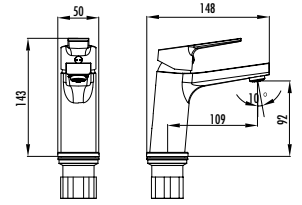

BT.LN2500

Luna Bath Shower Faucet

The length of the discharge end is 144 mm
Long lasting 35mm ceramic cartridge

Qty of Box : 8 Weight: 1,45 kg