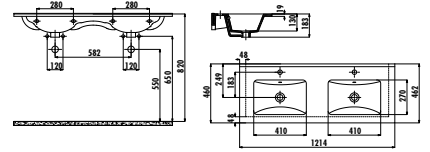

Qty of Pallet: Washbasin 20 · Weight: Washbasin 28,69 kg