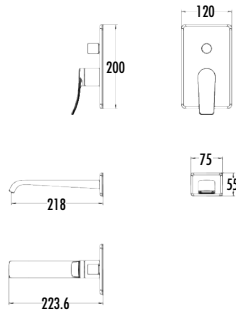

BT.LU2001 - BT.LU2001GR

Lua Concealed Shower Faucet - Bright Chrome

Lua Concealed Shower Faucet - Gun Grey

The length of the discharge end is 199 mm
The height of the discharge end is 338 mm
Long lasting 35 mm ceramic cartridge

The in-wall and on-wall groups are included in the same box
Qty of Box: 12 Weight: 0,987 kg

Fixed Spout Set

Chrome

- BTA12
- DS.SH340
- BT.LU01

Hand Spray Outlet Set

Chrome

- BTA12
- DS.SH340
- BTA01
- DS.SH120

3 Function Convertible Outlet Set

Chrome

- BTA12
- DS.SH340
- BT.LU02
- DS.SH120

Fixed Spout Set

Gun Grey

- BTA12GR
- DS.SH350GR
- BT.LU01GR

Hand Spray Outlet Set

Gun Grey

- BTA12GR
- DS.SH350GR
- BTA01GR
- DS.SH130GR

3 Function Convertible Outlet Set

Gun Grey

- BTA12GR
- DS.SH350GR
- BT.LU02GR
- DS.SH130GR