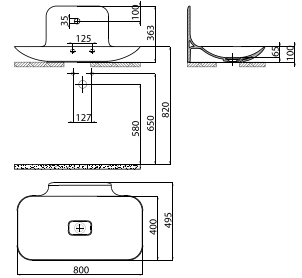

foglia *mwz*[®]
design by Defne Koz

SET0027.010
80 cm

SET0027.011
80 cm

SET0027.012
45 cm

SET0027.013
45 cm

FOGLIA

SET0027.010

- FG080-00CB00E-0000 Foglia Top Counter Washbasin with Faucet Hole 80 cm
- BT.FG1401 Foglia Concealed Washbasin Faucet
- SF.SF6088 Washbasin Siphon - Z Type
- SF.SF066 Basin Waste G1 1/4"