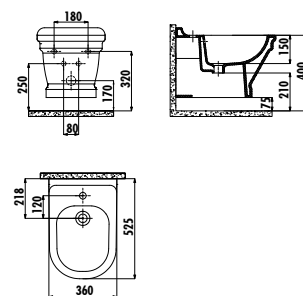

AN510

AN510-00CB00E-0000 Antik Wall Hung Bidet