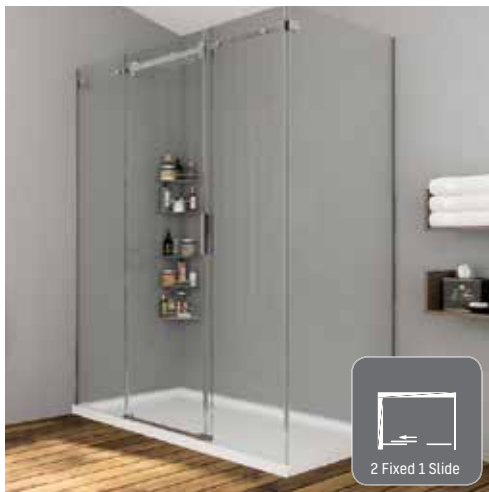

PONT 120 YP

General Features

- **Tempered Glass Thickness** : 6 mm / 8 mm
- **Glass Colors** : Transparent - Smoked
- **Sandblasting Glass Patterns** : Ocean - Mystic - Line - Floor
- **Color Profile** : Shiny Silver, Gold, Mocha, Black
- **Shower Cabin Height** : 200 cm

OVER SHOWER TRAY / FRONTAGE

Product Code	Measure (cm)	Door Entry (Distance /cm)
DK.P000.0010	161 - 170	48
DK.P000.0011	171 - 180	53
DK.P000.0012	181 - 190	58
DK.P000.0013	191 - 200	63

+ SIDE PANEL / +2 PANEL / SHINY SILVER

Code	Measure (cm)
DK.P000.0006	61 - 70
DK.P000.0007	71 - 80
DK.P000.0008	81 - 90
DK.P000.0009	91 - 100