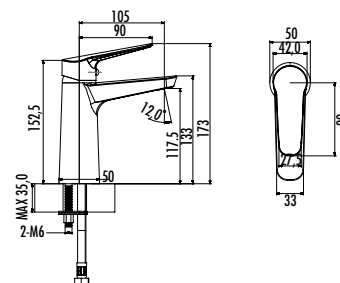

The length of the discharge end is 105 mm
 The height of the discharge end is 117,5 mm
 Long lasting 35 mm ceramic cartridge

Qty of Box: 12 Weight: 1,75kg

BT.BV2500

Bevel Bath Shower Faucet

The length of the discharge end is 136 mm
 Long lasting 35 mm ceramic cartridge
 Automatic locked diverter