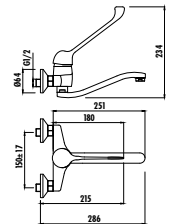

TB500

TB500 Handicapped Mirror

Qty of Box: 12 · Weight: 1,14 kg