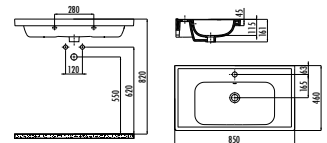

OB130

OB130-00CB00E-0000 Obi Washbasin Double 130 cm

Qty of Pallet: Washbasin 20 · Weight: Washbasin 33,74 kg

OB100

OB100-00CB00E-0000 Obi Washbasin 100 cm

Qty of Pallet: Washbasin 24 · Weight: Washbasin 25,05 kg

OB085

OB085-00CB00E-0000 Obi Washbasin 85 cm

Qty of Pallet: Washbasin 24 · Weight: Washbasin 22,31 kg

OB065

OB065-00CB00E-0000 Obi Washbasin 65 cm

Qty of Pallet: Washbasin 24 · Weight: Washbasin 17,22 kg