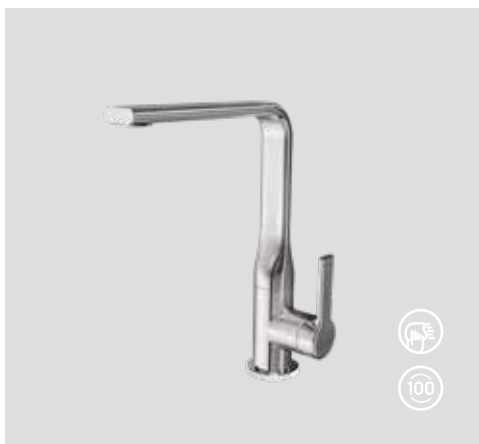

BTNU2001: Qty of Box: 12 Weight: 2,64 kg
BT.NU01: Qty of Box: 25 Weight: 1,63 kg