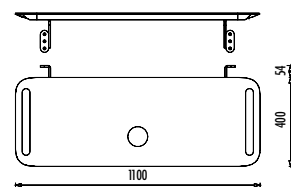

FL1060.00

- FL1060.00** Foglia Wall Unit with Sandblast Illuminated Half LED Mirror (600x1600x30 mm) (WxHxD)
- FL3068.01** Foglia Mobile Low Unit 60 cm (600x680x400 mm) (WxHxD)
- MA.MR50201** Make-up Mirror with Light