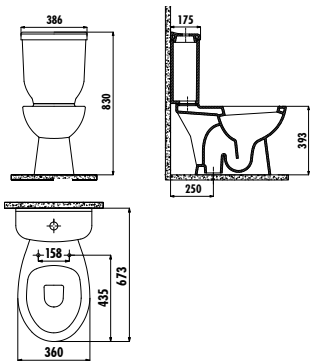

SD300

- **SD300-11CB00E-0000**
- **SD300-00CB00E-0000**
- **SD410-00CB00E-0000**
- **KC0703.01.0000E**

Qty of Pallet: Pan 15 · Cistern 75 · Seat & Cover 10
Weight: Pan 22,47 kg · Cistern 12,61 kg · Seat & Cover 2,85 kg

- **Sedef S-Trap Pan**
- **Sedef S-Trap Pan Combined Bidet**
- **Sedef Cistern**
- **Cinar Soft Closing Seat & Cover - White**