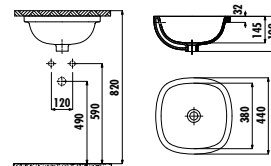

S0037

S0037-00CB00E-0000 Solo Under Counter Washbasin 38x38 cm

Qty of Pallet: Washbasin 40 · Weight: Washbasin 10,05 kg

S0361

S0361-11CB00E-0000 Solo Rim-Off Back to Wall Pan

S0361-00CB00E-0000 Solo Rim-Off Back to Wall Pan Combined Bidet

MA410-00CB00E-0000 Multi Cistern

KC2003.03.0000E Solo Duroplast Soft Closing Seat & Cover - White

Qty of Pallet: Pan 15 · Cistern 75 Qty of Box: Seat & Cover 10
Weight: Pan 35,99 kg · Cistern 15,11 kg Seat & Cover 2,8 kg

S0321

S0321-11CB00E-0000 Solo Rim-Off Wall Hung Pan

S0321-00CB00E-0000 Solo Rim-Off Wall Hung Pan Combined Bidet

KC3203.02.0000E Essere Duroplast Soft Closing Seat & Cover - White

Qty of Pallet: Pan 24 · Qty of Box: Seat & Cover 10 Weight: Pan 29,40 kg
There is only hidden connection for the self cleaning pipe&internal mechanism

S0500

S0500-00CB00E-0000 Solo Back to Wall Bidet

Qty of Pallet: Bidet 25 · Weight: Bidet 27,00 kg

S0510

S0510-00CB00E-0000 Solo Wall Hung Bidet

Qty of Pallet: Bidet 24 · Weight: Bidet 24,11 kg