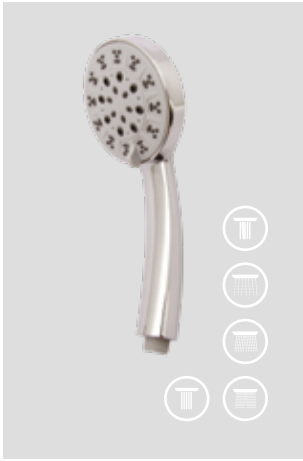

SHOWER SETS

364

creavit.com.tr

DS.SH106

Shower Handle Set 5F

5 Function

Qty of Box: 50 Weight: 0,35 kg