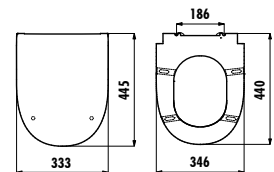

KC1703

KC1703.01.0000E

Mare Duroplast Soft Closing Seat & Cover - White

Qty of Box: Seat & Cover 10 · Weight: Seat & Cover 2,8 kg

MARE