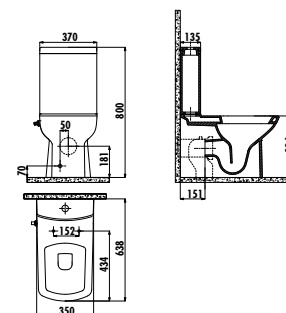

LR360

- LR360-11KK00E-0000
- LR360-00KK00E-0000
- LR410-00KK00E-0000
- KC1603.01.2100E

Be smart;
every drop counts

- Lara Back to Wall Pan - Coal Black
- Lara Back to Wall Pan Combined Bidet - Coal Black
- Lara Cistern - Coal Black
- Lara Soft Closing Seat & Cover - Coal Black

Decorated and colored products, are produced by the time given after order.
Qty of Pallet: Pan 15 · Cistern 85 · Seat & Cover 10 Weight: Pan 31,63 kg · Cistern 13,21 kg · Seat & Cover 2,32 kg