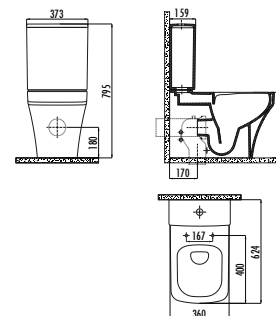

Qty of Pallet: Pan 15 · Cistern 75 Qty of Box: Seat & Cover 10
Weight: Pan 35,99 kg · Cistern 15,11 kg Seat & Cover 2,8 kg