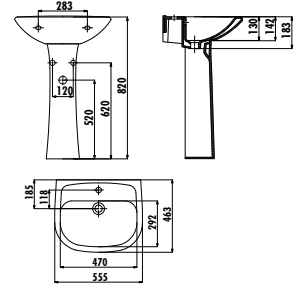

Qty of Pallet: Washbasin + Pedestal 15 · Qty of Box: 1 Set (Please refer to the logistics table on the last page.) Weight: Washbasin 16,47 kg · Full Pedestal 10,77 kg