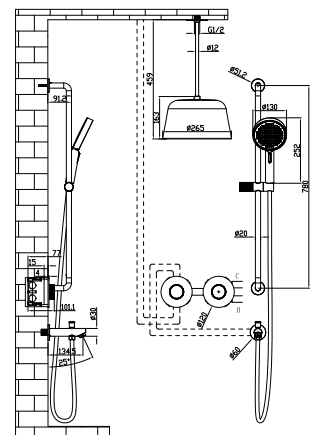

There is anti-water block feature in hand and head shower.