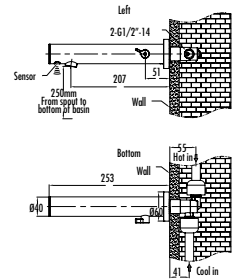

BT.ES2570

Hot and Cold Water Sensor Faucet AC/DC

The length of the discharge end is 154 mm
The height of the discharge end is 122 mm
220V AC+6V 4 pcs AAA alkaline battery
Long lasting 35 mm ceramic cartridge
(Raised with feet)

Be smart;
every drop
counts

Qty of Box: 8 Weight: 2,09kg