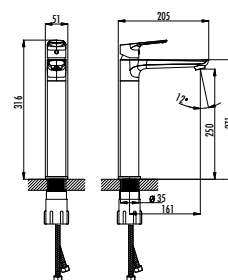

BT.S02500

Solo Bath Shower Faucet

The height of the discharge end is 157 mm
Long lasting 35 mm ceramic cartridge

Qty of Box: 8 Weight: 1,80kg