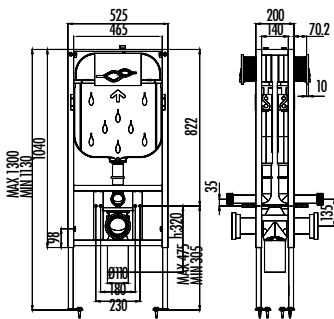

CONCEALED CISTERN

NEW

GR5005

Concealed Cistern for Wall Hung Pans 3-6 L (Quick Installation To Front As Back To Back)

Weight: 30,22 kg

NEW

GR5303

Concealed Cistern for Wall Hung Pans 3-6 L (Quick Installation To Front Of The Wall)

Weight: 30,22 kg

NEW

GR5006

Concealed Cistern for Squatting Pans 3-6 L

Weight: 5,50 kg

NEW

GR5007

Concealed Cistern for Back to Wall Pans 3-6 L

Weight: 4,90 kg

NEW

GR5008

Concealed Cistern for Single & Kid Pans 3-6 L

Weight: 5,10 kg

During installation, the product's dimensions should be measured if precision is required.