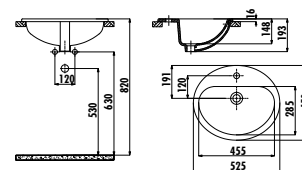

Qty of Pallet: Washbasin 40 · Weight: Washbasin 9,33 kg

ESSE KITCHEN SINKS

ES061

ES061-00CB00E-0000 Esse Sink 61 cm - White

Qty of Pallet: Washbasin 14 Weight: Washbasin 25,65kg

ES076

ES076-00CB00E-0000 Esse Sink 76 cm - White