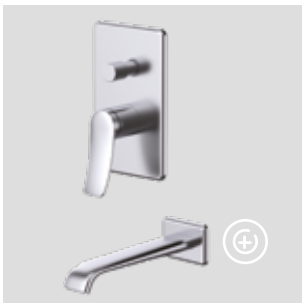

BT.NU01: Qty of Box: 25 Weight: 1,63 kg

BT.NU2001 - BT.NU01

Nuovo Concealed Shower Faucet 2 Ways Surface Mounted Oval

Nuovo Concealed Shower Spout with Diverter

The length of discharge end is 135 mm

G1/2" Connected · Diverter System