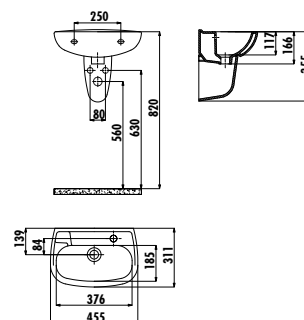

TP145

TP145-00CB00E-0000 Oval Washbasin 36x45 cm
SD265-00CB00E-0000 Sedef Short Half Pedestal

Qty of Pallet: Washbasin 15 · Half Pedestal 15
Weight: Washbasin 12,67 kg · Half Pedestal 6,30 kg

TP030

TP030-00CB00E-0000 Oval Washbasin 30x45 cm
SD270-00CB00E-0000 Sedef Short Half Pedestal

Qty of Pallet: Washbasin 36 · Half Pedestal 75
Weight: Washbasin 10,05 kg · Half Pedestal 3,55 kg

TP135

TP135-00CB00E-0000 Oval Washbasin 29x35 cm
SD270-00CB00E-0000 Sedef Short Half Pedestal

Qty of Pallet: Washbasin 36 · Half Pedestal 75
Weight: Washbasin 7,79 kg · Half Pedestal 3,55 kg

TP040

TP040-00CB00E-0000 Oval Washbasin 23x39 cm

Qty of Pallet: Washbasin 76 · Weight: Washbasin 6,31 kg