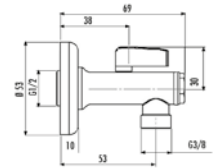

Ürün Blister kutuludur.
Qty of Box: 100 Weight: 0,17kg