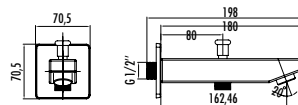

BT.A16

Concealed Shower Spout with Diverter - Matt Black

The length of discharge end is 135 mm

G1/2" Connected - Diverter System

Qty of Box: 25 Weight: 0,68 kg