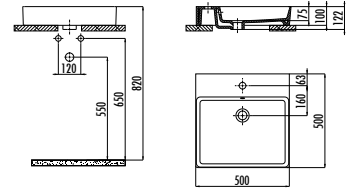

VOLGA

VX270

VX270-00CB00E-0000

Volga Top Counter Square Washbasin
50x70 cm

Qty of Pallet: Washbasin 24 · Weight: Washbasin 23,86 kg

VX260

VX260-00CB00E-0000

Volga Top Counter Square Washbasin
50x60 cm

Qty of Pallet: Washbasin 30 · Weight: Washbasin 21,86 kg

VX255

VX255-00CB00E-0000

Volga Top Counter Washbasin 50x50 cm

Qty of Pallet: Washbasin 56 · Weight: Washbasin 13,90 kg

VX242

VX242-00CB00E-0000

Volga Top Counter Washbasin 40x50 cm

Qty of Pallet: Washbasin 70 · Weight: Washbasin 12,69 kg