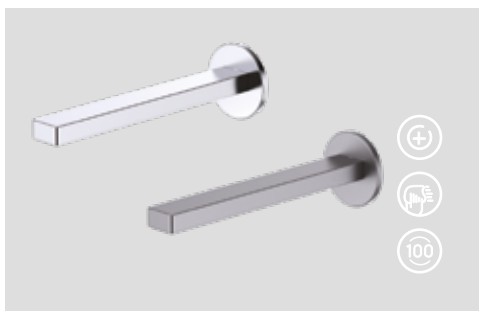

BT.RT01 - BT.RT01GR

Ritmo Concealed Shower Spout
Ritmo Concealed Shower Spout - Gun Grey

The length of the discharge end is 206 mm

Qty of Box: 50 Weight: 0,391 kg