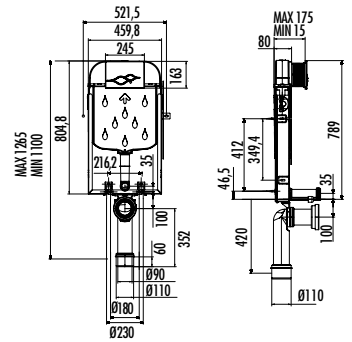

Weight: 8,90 kg

NEW

GR5002

Concealed Cistern without Metal Legs for Wall Hung Pans 3-6 L

Weight: 8 kg

NEW

GR5003

Concealed Cistern for Wall Hung Pans 3-6 L (Quick Installation to Front Of The Wall)