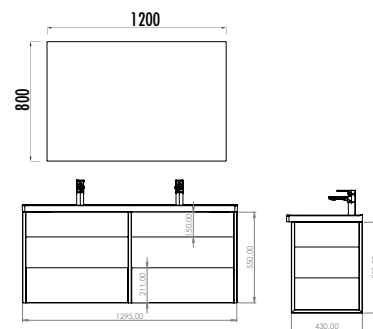

Adaptable Washbasin: OB130-00CB00E-0000