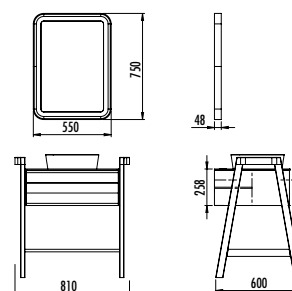

Adaptable Washbasin: UL060