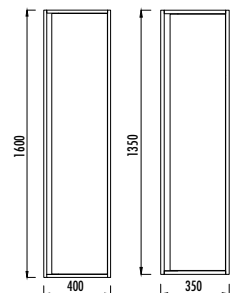

The images of accessories, such as handles, are for representation purposes and may vary.
During installation, the product's dimensions should be measured if precision is required.