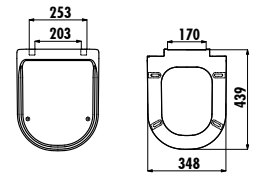

DUROPLAST SEAT&COVERS

KC0103

KC0103.03.0000E

Amasra Ultima Duroplast Soft Closing Seat & Cover - White

KC0102.03.0000E

Amasra Ultima Duroplast Seat & Cover with Metal Hinge - White

AMASRA ULTIMA

Qty of Box: Seat & Cover 10 Weight: Seat & Cover 2,05 kg

KC0303

KC0303.01.0000E

Antik Duroplast Soft Closing Seat & Cover - White

ANTIK

Qty of Box: Seat & Cover 10 Weight: Seat & Cover 3,21 kg

KC0403

KC0403.01.0000E

Duroplast Soft Closing Seat & Cover - White

HANDICAP

Qty of Box: Seat & Cover 10 · Weight: Seat & Cover 2,9 kg