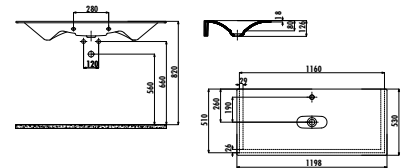

Qty of Pallet: Washbasin 20 · Weight: Washbasin 29,60 kg