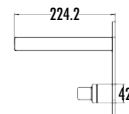

RITMO

BT.RT1500 - BT.RT1500GR

Ritmo Basin Faucet - Bright Chrome

Ritmo Basin Faucet - Gun Grey

The length of the discharge end is 135 mm

The height of the discharge end is 125 mm

Long lasting 35 mm ceramic cartridge

Qty of Box: 8 Weight: 1,20 kg

BT.RT6500 - BT.RT6500GR

Ritmo Long Basin Faucet

- Bright Chrome

Ritmo Long Basin Faucet - Gun Grey

The length of the discharge end is 195 mm

The height of the discharge end is 270 mm

Long lasting 35 mm ceramic cartridge

Qty of Box: 8 Weight: 1,60 kg

BT.RT1400 - BT.RT1400GR

Ritmo Concealed Basin Faucet

- Bright Chrome

Ritmo Concealed Basin Faucet

- Gun Grey

The length of the discharge end is 207 mm

Concealed Box

Long lasting 35 mm ceramic cartridge

Qty of Box: 8 Weight: 1,10 kg

BT.RT2500 - BT.RT2500GR

Ritmo Bath Shower Faucet

- Bright Chrome

Ritmo Bath Shower Faucet

- Gun Grey

The length of the discharge end is 200 mm

Long lasting 35 mm ceramic cartridge

Qty of Box: 8 Weight: 1,37 kg