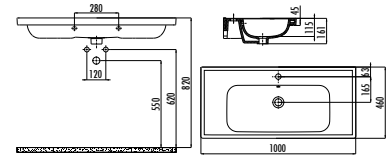

OB130

OB130-00CB00E-0000 Obi Washbasin Double 130 cm

Qty of Pallet: Washbasin 20 · Weight: Washbasin 33,74 kg

OB100

OB100-00CB00E-0000 Obi Washbasin 100 cm

Qty of Pallet: Washbasin 24 · Weight: Washbasin 25,05 kg

OB085

OB085-00CB00E-0000 Obi Washbasin 85 cm

Qty of Pallet: Washbasin 24 · Weight: Washbasin 22,31 kg

OB065

OB065-00CB00E-0000 Obi Washbasin 65 cm

Qty of Pallet: Washbasin 24 · Weight: Washbasin 17,22 kg