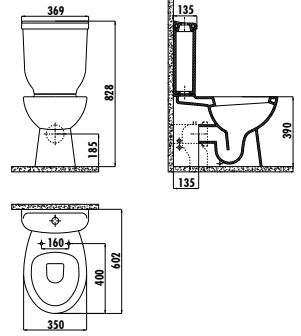

SD318

- **SD318-11CB00E-0000**
- **SD318-00CB00E-0000**
- **SD420-00CB00E-0000**
- **KC1303.01.0000E**

Be smart;
every drop
counts

Qty of Pallet: Pan 25 · Cistern 85 · Qty of Box: Seat & Cover 10
Weight: Pan 25,27 kg · Cistern 12,00 kg Seat & Cover 2,25 kg

- **Sedef Back to Wall Pan 60 cm**
- **Sedef Back to Wall Pan 60 cm**
- **Combined Bidet**
- **Sedef Cistern**
- **Gokcebey Duroplast**
- **Soft Closing Seat & Cover - White**