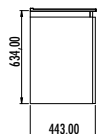

VE0060.01.VV

VE0060.01.VV
VE1060.01.VV

Verti Washbasin Unit with Door 60 cm
Verti Mirror Cabinet 60 cm