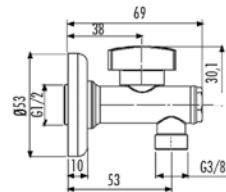

MS.FA001 - MS.FMC213

Angle Valve with Filter 1/2" -
3/8" (Bright Chrome)

Angle Valve with Filter 1/2" -
1/2" (Bright Chrome)

Qty of Box: 75 Weight: 0,17kg