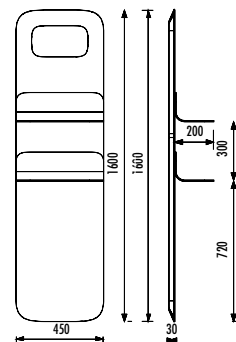

FL1045.03

FL1045.03

Foglia Wall Unit with Sandblast Illumination & 2 shelves (450x1600x30 mm) (WxHxD)