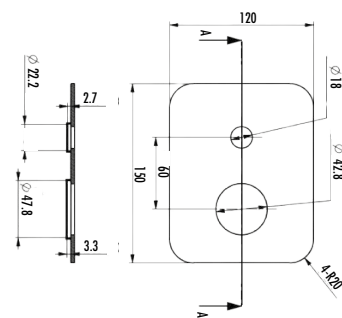

BT.NU2001 - BT.NU01

Nuovo Concealed Bath Shower Faucet - 2 Way
Nuovo Concealed Shower Spout with Diverter