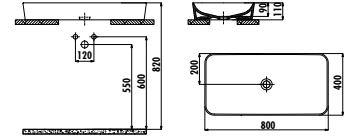

UL080

UL080-00CB00E-0000 Ultra Rectangular Bowl Washbasin 40x80 cm