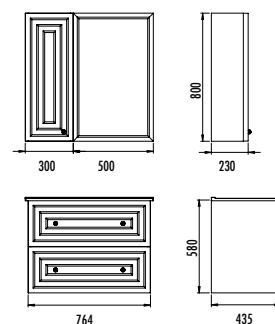

KY0080.42

- KY0080.42 Kayra Washbasin Unit 80 cm with Drawer
- KY4001.01 Kayra LED Mirror
- KY1030.01 Mirror Side Cabinet