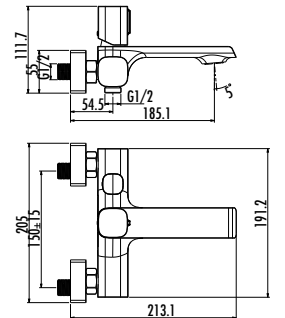

Qty of Box: 8 Weight: 1,47 kg

BT.AL2500 - BT.AL2500S

Alfa Bath Shower Faucet - Bright Chrome

Alfa Bath Shower Faucet - Black

The length of the discharge end is 185 mm

Long lasting 28 mm ceramic cartridge

Qty of Box: 8 Weight: 1,37 kg