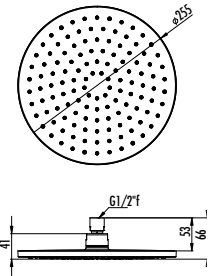

DS.SH350GR - Shower Head with Anti-Lime Mechanism Square - Gun Grey 300x210 mm

Qty of Box: 28 Weight: 0,68 kg

DS.SH360

25" Water Saving Head Shower (Round)

Qty of Box: 28 Weight: 0,60 kg

SHOWER DRAINS

YS.DK