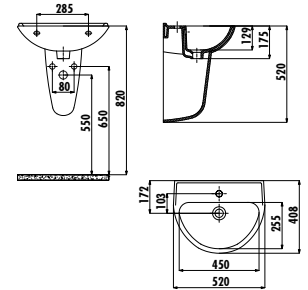

KY055

KY055-00CB00E-0000 Key Washbasin 45x55 cm
KY265-00CB00E-0000 Key Half Pedestal

Qty of Pallet: Washbasin 15 Half Pedestal 15 Weight: Washbasin 18,65 kg Half Pedestal 8,77 kg

TP155

TP155-00CB00E-0000 Oval Washbasin 40x50 cm
SD260-00CB00E-0000 Sedef Half Pedestal
SD265-00CB00E-0000 Sedef Short Half Pedestal