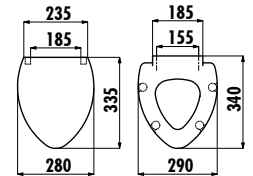

KC0802

KC0802.01.1000E

Kid Duroplast Seat & Cover with Metal Hinge - White & Decorated

Qty of Box: Seat & Cover 10 - Weight: Seat & Cover 2,35 - 2,05 kg