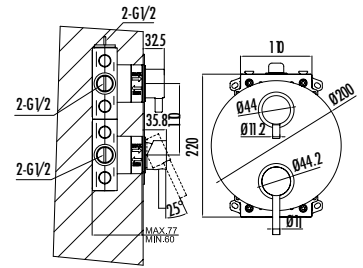

BT.DNV2448

Concealed Shower Faucet 2 Ways

Long Lasting 35 mm Ceramic Cartridge

Flush mounted & surface mounted parts are given together.

Qty of Box: 12 Weight: 2,33 kg