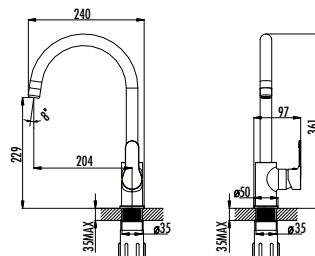

Solo faucet family must be used with: FA002.

During installation, the product's dimensions should be measured if precision is required.