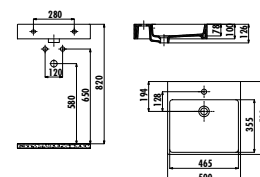

NX242

NX242-00CB00E-0000 Next Top Counter Washbasin
40x50 cm

MA.NX242-H Next 40x50 cm
Mounting Bracket Towel Bar

Qty of Pallet: Washbasin 70 · Towel Bar 28 · Weight: Washbasin+Towel Bar 13,64 kg

FIORE

F1140