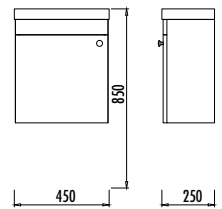

EM0045.01.BB

EM0045.01.BB

Elmas Washbasin Unit White

Adaptable Washbasin: TP025

EM0045.01.BS

EM0045.01.BS

Elmas Mirror & Shelf 45 cm Black

Adaptable Washbasin: TP025

EM0045.01.BL

EM0045.01.BL

Elmas Washbasin Unit Belly

Adaptable Washbasin: TP025

EM1045.01

EM1045.01

Elmas Mirror & Shelf 45 cm

Montaj sürecinde kesin ölçü gerektiğinde ürün üzerinden alınan birbir ölçüler kullanılmalıdır.

The images of accessories, such as handles, are for representation purposes and may vary.
During installation, the product's dimensions should be measured if precision is required.