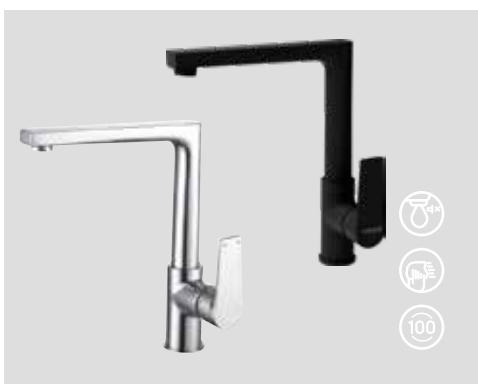

BT.SR8500 - BT.SR8500S

Sharp Kitchen Faucet - Bright Chrome

Sharp Kitchen Faucet - Black

The length of the discharge end is 187 mm
The height of the discharge end is 249 mm
Long lasting 35mm ceramic cartridge
(Raised with feet)