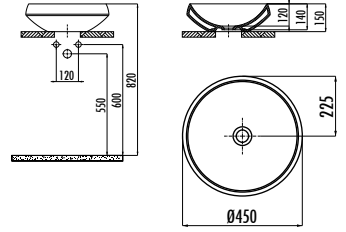

NEW

G0140

G0140-00CB00E-0000

Gordo Top Counter Washbasin Ø40 cm

Qty of Pallet: 90 Weight: Washbasin 9,10 kg

DEEP

DE045

DE045-00CB00E-0000 Deep Top Counter Washbasin Ø45 cm