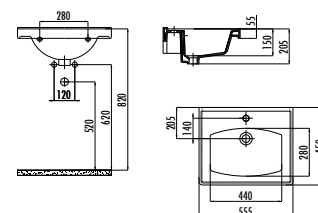

Qty of Pallet: Washbasin 40 · Weight: Washbasin 14,81 kg

VANITY WASHBASINS