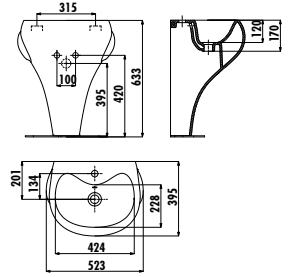

DC360

DC360-11CB00E-0000 Ducky Back to Wall Pan
DC360-00CB00E-0000 Ducky Back to Wall Pan Combined Bidet
DC400-00CB00E-MA00 Ducky Cistern
IT5030.00 Ducky Dual Flushing Mechanism with Cable
KC1003.01.1700E Ducky Duroplast Soft Closing Seat & Cover - Blue

Qty of Pallet: Pan 25 · Cistern 75 · Internal Mechanism 10 · Seat & Cover 10
Weight: Pan 23,03 kg · Cistern 8,61 kg · Internal Mechanism 0,68 kg · Seat & Cover 2,05 kg