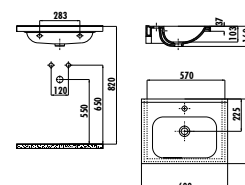

ID070

ID070-00CB00E-0000 Ideal Washbasin 70 cm

Qty of Pallet: Washbasin 24 · Weight: Washbasin 17,49 kg

ID060

ID060-00CB00E-0000 Ideal Washbasin 60 cm

Qty of Pallet: Washbasin 30 · Weight: Washbasin 16,42 kg