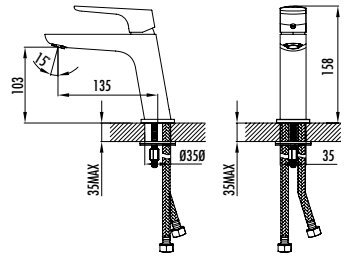

BT.SP6500

Slope XL Long Basin Faucet

The length of the discharge end is 165 mm
The height of the discharge end is 265 mm
Long lasting 25 mm ceramic cartridge