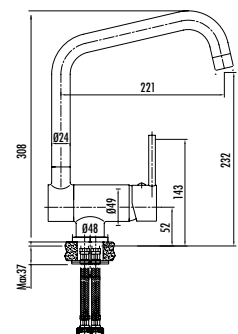

Freedom for windows 180° Faucet

Thanks to its 180-degree faucet, Creavit puts an end to the problem of high-arc faucets invading window space over a basin.

The 180-degree faucet does not invade window space over a basin by not only turning sideways, but also forward and backward in a 180-degree angle.

BT.MF8600

Kitchen Faucet (in front of window)

- The length of the discharge end is 221 mm
- The height of the discharge end is 232 mm
- Suitable for in front of windows
- Versatile spouts
- Reclining spout
- Long lasting 40 mm ceramic cartridge

Qty of Box: 10 Weight: 2.25kg