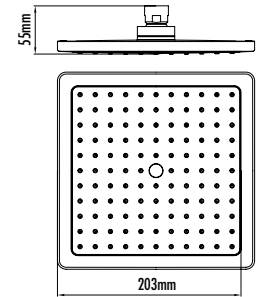

DS.SH5030

Shower Head Square 200 mm

Square
Anti-limescale Easy Effaceable Silicon
Points
200x200 mm

Qty of Box: 10 Weight: 0,62 kg