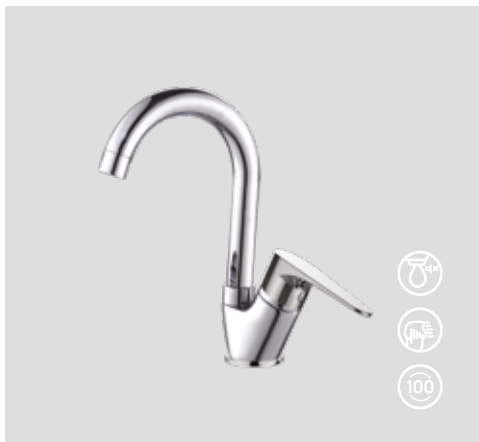

Qty of Box: 8 Weight: 1,31kg

VEGA

322

creavit.com.tr

BT.VG7507

Vega Kitchen Faucet

The length of the discharge end is 180 mm
 The height of the discharge end is 217 mm
 Long lasting 35 mm ceramic cartridge
 Swing pipe