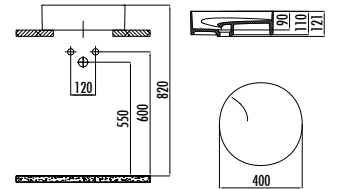

Qty of Pallet: 40 Weight: Washbasin 9,96 kg
The product features a concealed siphon. The siphon is included in the price.