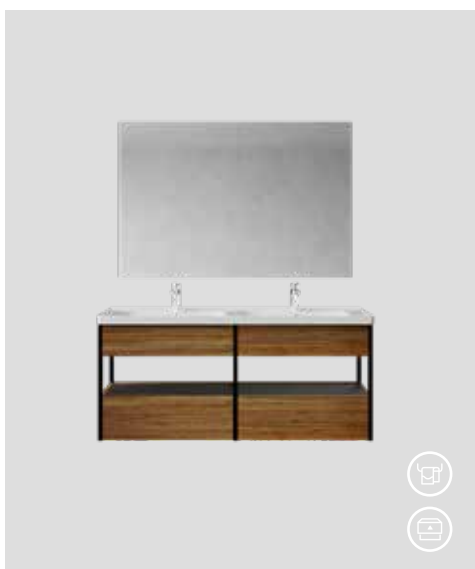

OBI.LD0130.OVK

OBI.LD0130.OVK

OBI.DA120

Obi Washbasin Unit 130 cm Ovangkol

Obi Led Mirror 120x80 cm