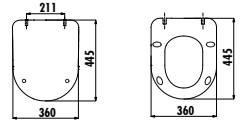

THERMOPLAST SEAT & COVERS

KC0001

KC0001.01.0000E

Basic Thermoplast Seat & Cover with Plastic Hinge - White

Qty of Box: Seat & Cover 10 · Weight: Seat & Cover 1,22 kg

KC0703

KC0703.03.0000E

Cinar Thermoplast Soft Closing Seat & Cover - White

Qty of Box: Seat & Cover 10 · Weight: Seat & Cover 2,02 kg

KC0903

KC0903.03.0000E

Duck Thermoplast Soft Closing Seat & Cover

Qty of Box: Seat & Cover 10 · Weight: Seat & Cover 1,634 kg

KC1103

KC1103.03.0000E

Elegant Thermoplast Soft Closing Seat & Cover - White

Qty of Box: 10 Pcs · Qty of Pallet: 200 Pcs

KC1603

KC1603.03.0000E

Lara Thermoplast Soft Closing Seat & Cover - White

Qty of Box: Seat & Cover 10 · Weight: Seat & Cover 2 kg