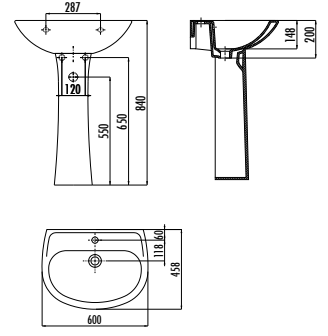

SD060

SD060-00CB00E-0000

Sedef Washbasin 60 cm

PA250-00CB00E-0000

Pitta Full Pedestal

SD251-00CB00E-0000

Sedef Short Full Pedestal