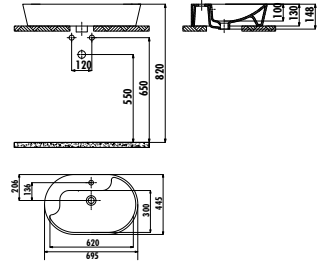

SPECIAL SOLUTIONS - GOLD

TP172

TP172-00CB00E-AK00

Topic Top Counter Washbasin
- Gold Plated

Qty of Pallet: 30 · Weight: Washbasin 18,09 kg

NEW

MA321

MA321-11CB00E-AK00

Mare Rim-Off Wall Hung Pan
- Gold Plated

MA321-00CB00E-AK00

Mare Rim-Off Wall Hung Pan
Combined Bidet - Gold Plated

KC3103.02.0300E

Pera Soft Closing Seat & Cover
- Gold Plated

Inside color is white.

Qty of Pallet: Pan 24 Qty of Box: Seat & Cover 10 Weight: Pan 27,94

*There is only hidden connection for the self cleaning pipe&internal mechanism
Decorated and colored products, are produced by the time given after order.*