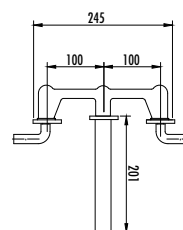

BT.AZ1400 - BT.AZ1400S

Azure Concealed Basin Faucet

Azure Concealed Basin Faucet
- Matt Black

The length of the discharge end is 184 mm

Quarter-turn cartridge

Qty of Box: 6 Weight: 2,85 kg