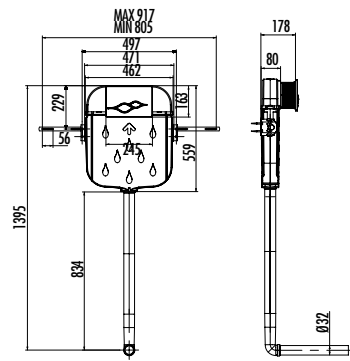

CONCEALED CISTERN

NEW

GR5005

Concealed Cistern for Wall Hung Pans 3-6 L (Quick Installation To Front As Back To Back)

Weight: 30,22 kg

NEW

GR5303

Concealed Cistern for Wall Hung Pans 3-6 L (Quick Installation To Front Of The Wall)

Weight: 30,22 kg

NEW

GR5006

Concealed Cistern for Squatting Pans 3-6 L

Weight: 5,50 kg

NEW

GR5007

Concealed Cistern for Back to Wall Pans 3-6 L

Weight: 4,90 kg

NEW

GR5008

Concealed Cistern for Single & Kid Pans 3-6 L

Weight: 5,10 kg

During installation, the product's dimensions should be measured if precision is required.