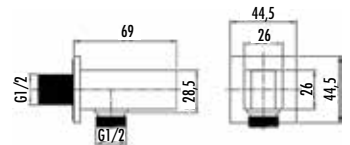

BT.A03-02

Strappy Shower Spout Square - Chrome

Strappy Shower Spout Square - Black

The length of discharge end is 69 mm

Qty of Box: 50 Weight: 0,63 kg

BT.A14

Concealed Shower Arm from the Wall (90 Degree)

The length of discharge end is 386 mm

G1/2" Connected