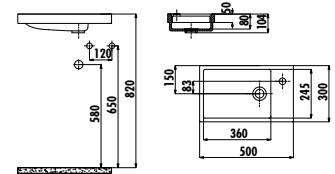

DAILY

DY060

DY060-00CB00E-0000 Daily Washbasin 60 cm

Qty of Pallet: Washbasin 30 - Weight: Laavabo 18,51 kg

VANITY WASHBASINS

PRIDE

PD060

PD060-00CB00E-0000 Pride Washbasin 60 cm

Qty of Pallet: Washbasin 150 - Weight: Washbasin 18,80 kg

ELMAS

TP027

TP027-00CB00E-0000 Elmas Washbasin 33x53 cm

Qty of Pallet: Washbasin 60 - Weight: Washbasin 11,92 kg

100 |

TP026

TP026-00CB00E-0000 Elmas Washbasin 30x50 cm

Qty of Pallet: Washbasin 60 - Weight: Washbasin 7,77 kg

creavit.com.tr

TP025

TP025-00CB00E-0000 Elmas Washbasin 25x45 cm

Qty of Pallet: Washbasin 150 - Weight: Washbasin 6,58 kg