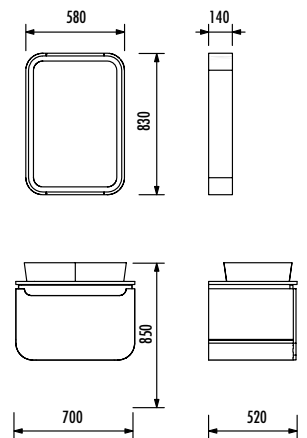

PION PLUS

MATERIAL

Mirror LED Color

MATTE WHITE
&
ANTHRACITE

PN0070.01.BGR

PN0070.01.BGR
PN1070.01.BB

Pion Plus Washbasin Unit 70 cm
Pion LED Mirror 60 cm

Adaptable Washbasin: UL060-00CB00E-0000