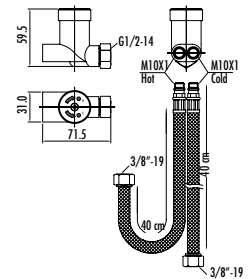

AUTOMATIC SENSOR PRODUCTS

332

creavit.com.tr

BT.ES4810

Urinal Flusher AC/DC

Flush mounted system
220v Ac-6V 4 pcs AAA alkaline battery
Suitable for back entry urinals.

Qty of Box: 8 Weight: 1,65kg
*Battery is not included.

BT.ES3300

Urinal Flusher AC/DC

Bright Chrome
Flush mounted system
220v Ac-6V 4 pcs AAA alkaline battery
Suitable for back entry urinals.

Qty of Box: 6 Weight: 1,57kg
*Battery is not included.

BT.ES3311

Urinal Flusher

6V 4 pcs AAA alkaline battery

Qty of Box: 12 Weight: 0,83kg
*Battery is not included.

BT.ES05

Hot & Cold Water Adjusting Faucet

ES05 is given outlet to faucet in degree adjusting with manual system taking hot&cold water.

Qty of Box: 50 Weight: 0,39kg