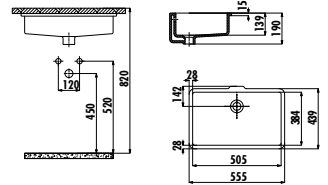

TOP COUNTER & UNDER COUNTER WASHBASIN

NEW

TP760

TP760-00CB00E-0000 Under Counter Washbasin
38x60 cm

Qty of Pallet: 24 · Weight: Washbasin 13,00 kg

TP730

TP730-00CB00E-0000 Under Counter Washbasin
30x50 cm

Qty of Pallet: Washbasin 50 · Weight: Washbasin 11,82 kg

TP738

TP738-00CB00E-0000 Under Counter Washbasin
38x51 cm

Qty of Pallet: Washbasin 40 · Weight: Washbasin 11,69 kg

TP205

TP205-00CB00E-0000 Under Counter Washbasin
40x52 cm

Qty of Pallet: Washbasin 36 · Weight: Washbasin 10,41 kg

TP216

TP216-00CB00E-0000 Under Counter Washbasin
37x51 cm

Qty of Pallet: Washbasin 40 · Weight: Washbasin 9,00 kg

TP214

TP214-00CB00E-0000 Under Counter Washbasin
37x47 cm

Qty of Pallet: Washbasin 40 · Weight: Washbasin 7,64 kg