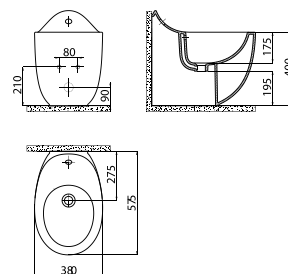

SET0027.017

FG510-00CB00E-0000
BT.FG3501
SF.SF198-1
SF.SF031

Foglia Wall Hung Bidet
Foglia Bidet Faucet
Bidet Siphon G11/4" Length 33 cm
Automatic Pop-up Waste with
Overflow

Qty of Pallet: Bidet Set* 18 - Qty of Box: 1 Set - Set Weight: 22,8 kg

*All set parts are packed together.