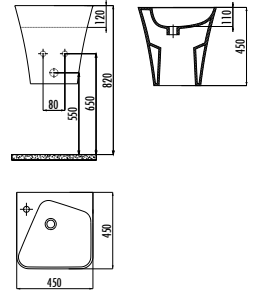

AV145

AV145-00CB00E-0000

Avis Half Monoblock Washbasin
- with Faucet Hole