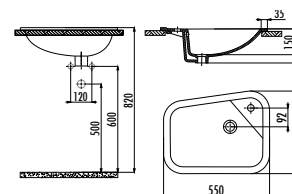

TOP COUNTER & UNDER COUNTER WASHBASIN

TP211

TP211-00CB00E-0000 Under Counter Washbasin
33x43 cm

Qty of Pallet: Washbasin 60 · Weight: Washbasin 6,88 kg

MA037

MA037-00CB00E-0000 Mare Under Counter Washbasin
38x38 cm

Qty of Pallet: Washbasin 40 · Weight: Washbasin 9,06 kg

S0037

S0037-00CB00E-0000 Solo Under Counter Washbasin
38x38 cm

Qty of Pallet: Washbasin 40 · Weight: Washbasin 10,05 kg

CS055

CS055-00CB00E-0000 Costa Top Counter Washbasin
43x55 cm

Qty of Pallet: Washbasin 30 · Weight: Washbasin 9,00 kg

B0045

B0045-00CB00E-0000 Bolla Top Counter Washbasin
Ø45 cm

Qty of Pallet: Washbasin 70 · Weight: Washbasin 5,2 kg

TP230

TP230-00CB00E-0000 Top Counter Washbasin
46x58 cm

Qty of Pallet: Washbasin 36 · Weight: Washbasin 9,49 kg

TP225

TP225-00CB00E-0000 Top Counter Washbasin
45x52 cm

Qty of Pallet: Washbasin 40 · Weight: Washbasin 9,33 kg