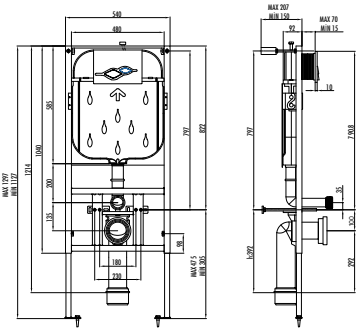

CONCEALED CISTERN

NEW

GR5005

Concealed Cistern for Wall Hung Pans 3-6 L (Quick Installation To Front As Back To Back)

Weight: 30,22 kg

NEW

GR5303

Concealed Cistern for Wall Hung Pans 3-6 L (Quick Installation To Front Of The Wall)