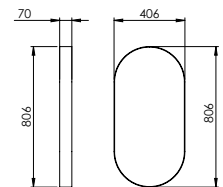

C02075.00

C02075.00 Colorit High Cabinet (400x750x400 mm) (WxHxD)