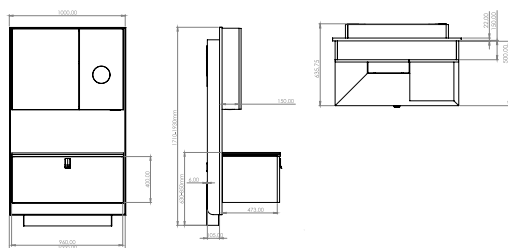

- **LVL.LD100.BYZ** Level Washbasin Unit 100 cm White
- **LVL.AD100.BYZ** Level LED Mirror Cabinet 100 cm Matt White
- **LVL.PANEL.DUZ.BYZ** Level Back Panel LED Matt White
- **LVL.DA100** Level LED Flat Mirror 100 cm

- **LVL.LD100.PLZ** Level Washbasin Unit 100 cm Palazzo
- **LVL.AD100.PLZ** Level LED Mirror Cabinet 100 cm Palazzo
- **LVL.PANEL.DUZ.BYZ** Level Back Panel LED Palazzo
- **LVL.DA100** Level LED Flat Mirror 100 cm

Adaptable Washbasin: Corian Washbasin