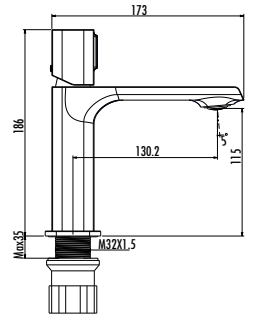

ALFA

BT.AL1500 - BT.AL1500S

Alfa Basin Faucet - Bright Chrome

Alfa Basin Faucet - Black

The length of the discharge end is 130 mm

The height of the discharge end is 115 mm

Long lasting 26 mm ceramic cartridge

Qty of Box: 8 Weight: 1 kg