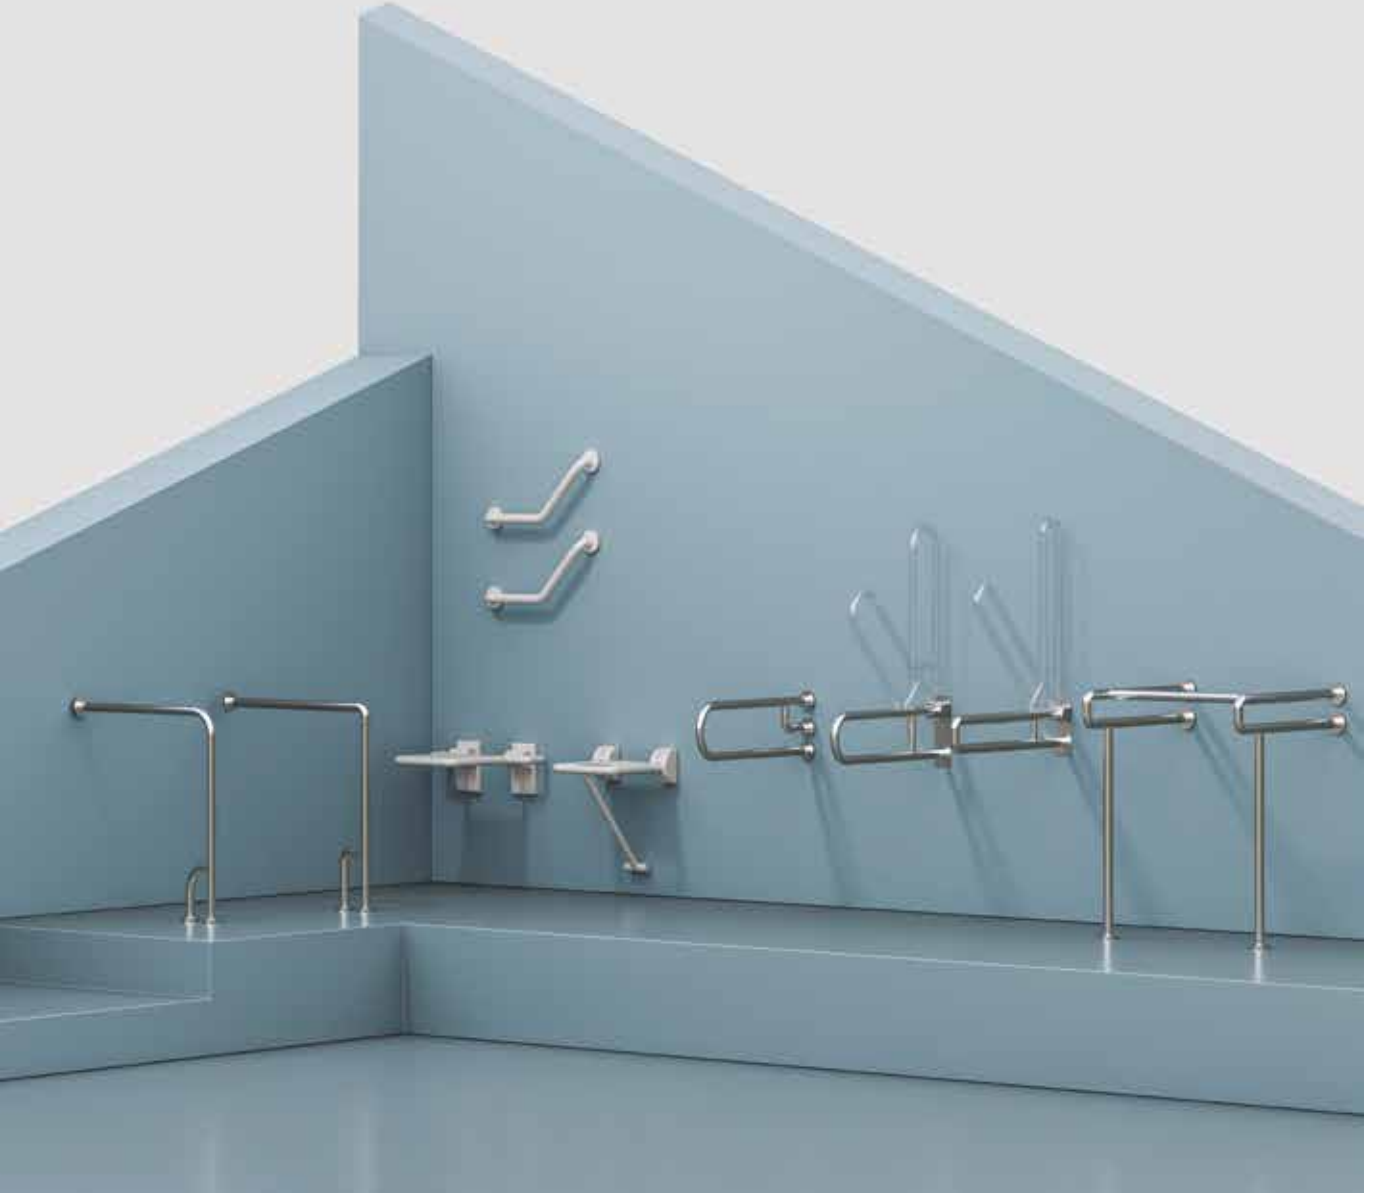

Special Solutions for Unique Needs

How Do Special Needs Bathroom Products Facilitate Daily Life for Individuals with Disabilities?

Special needs products make the bathroom experience safe and independent for individuals with physical disabilities. They enhance mobility and improve quality of life. Products that offer tailored solutions for special needs are beneficial due to their ergonomic designs. Research shows that the use of special needs bathroom products prevents accidents and contributes to psychological well-being. Therefore, these products play a significant role in the lives of individuals with disabilities.