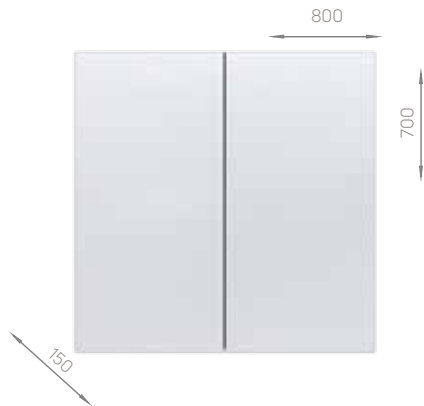

D20.DA100

D20.AD060.ML

D20.AD080.ML

D20.AD100.ML

254

creavit.com.tr

The D20 bathroom furniture is produced with the Sera Washbasin series.

The images of accessories, such as handles, are for representation purposes and may vary. During installation, the product's dimensions should be measured if precision is required.