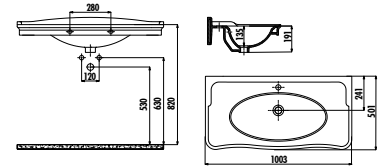

Qty of Pallet: Washbasin 20 · Weight: Washbasin 29,56 kg