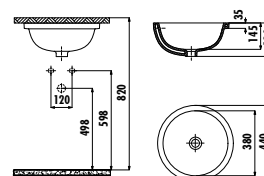

TOP COUNTER & UNDER COUNTER WASHBASIN

TP211

TP211-00CB00E-0000 Under Counter Washbasin
33x43 cm

Qty of Pallet: Washbasin 60 · Weight: Washbasin 6,88 kg

MA037

MA037-00CB00E-0000 Mare Under Counter Washbasin
38x38 cm

Qty of Pallet: Washbasin 40 · Weight: Washbasin 9,06 kg

S0037

S0037-00CB00E-0000 Solo Under Counter Washbasin
38x38 cm

Qty of Pallet: Washbasin 40 · Weight: Washbasin 10,05 kg

CS055

CS055-00CB00E-0000 Costa Top Counter Washbasin
43x55 cm

Qty of Pallet: Washbasin 30 · Weight: Washbasin 9,00 kg

B0045

B0045-00CB00E-0000 Bolla Top Counter Washbasin
Ø45 cm

Qty of Pallet: Washbasin 70 · Weight: Washbasin 5,2 kg

TP230

TP230-00CB00E-0000 Top Counter Washbasin
46x58 cm

Qty of Pallet: Washbasin 36 · Weight: Washbasin 9,49 kg

TP225

TP225-00CB00E-0000 Top Counter Washbasin
45x52 cm

Qty of Pallet: Washbasin 40 · Weight: Washbasin 9,33 kg