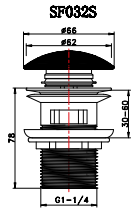

SF.SF032-S

Ceramic Pop-Up Waste - Black

Qty of Box: 50 Weight: 0,33kg