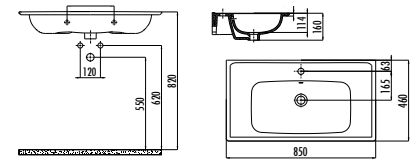

Qty of Pallet: Washbasin 24 - Weight: Washbasin 20,36 kg