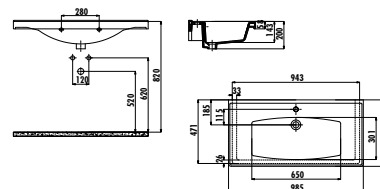

Qty of Pallet: Washbasin 20 · Weight: Washbasin 2715 kg