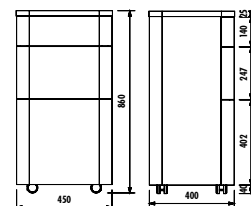

FL1045.03

FL1045.03

Foglia Wall Unit with Sandblast Illumination & 2 shelves (450x1600x30 mm) (WxHxD)

FL3086.00

FL3086.00

Foglia Mobile Low Unit 45x86 cm (450x860x400 mm) (WxHxD)

FOGLIA

| 160 |