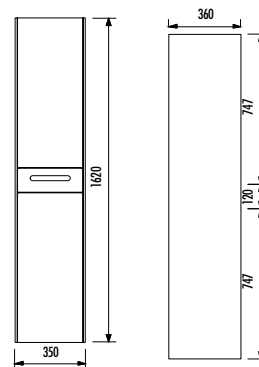

The images of accessories, such as handles, are for representation purposes and may vary. During installation, the product's dimensions should be measured if precision is required.