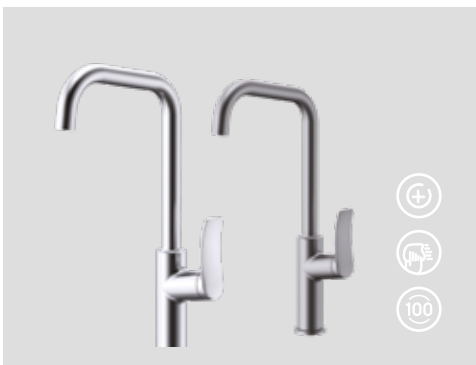

BT.LU2001 - BT.LU2001GR

Lua Concealed Shower Faucet - Bright Chrome

Lua Concealed Shower Faucet - Gun Grey

The length of the discharge end is 199 mm
The height of the discharge end is 338 mm
Long lasting 35 mm ceramic cartridge

The in-wall and on-wall groups are included in the same box
Qty of Box: 12 Weight: 0,987 kg

Fixed Spout Set

Chrome

- BTA12
- DS.SH340
- BT.LU01

Hand Spray Outlet Set

Chrome

- BTA12
- DS.SH340
- BTA01
- DS.SH120

3 Function Convertible Outlet Set

Chrome

- BTA12
- DS.SH340
- BT.LU02
- DS.SH120

Fixed Spout Set

Gun Grey

- BTA12GR
- DS.SH350GR
- BT.LU01GR

Hand Spray Outlet Set

Gun Grey

- BTA12GR
- DS.SH350GR
- BTA01GR
- DS.SH130GR

3 Function Convertible Outlet Set

Gun Grey

- BTA12GR
- DS.SH350GR
- BT.LU02GR
- DS.SH130GR

BT.LU01 - BT.LU01GR

Lua Concealed Shower Spout - Bright Chrome

Lua Concealed Shower Spout - Gun Grey

The length of the discharge end is 218 mm

Qty of Box: 50 Weight: 0,391 kg

BT.LU02 - BT.LU02GR

Lua Concealed Shower Spout - Bright Chrome

Lua Concealed Shower Spout - Gun Grey

The length of the discharge end is 150 mm

Qty of Box: 20 Weight: 0,650 kg

BT.LU8500 - BT.LU8500GR

Lua Kitchen Faucet - Bright Chrome

Lua Kitchen Faucet - Gun Grey

The length of the discharge end is 199 mm
The height of the discharge end is 338 mm
Long lasting 35 mm ceramic cartridge

Qty of Box: 8 Weight: 1,50 kg