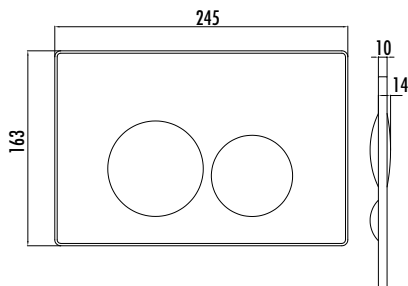

GP9004.00

Bright Chrome Plated Control Panel

Qty of Box: 10 · Weight: 0,47 kg

DROP CONTROL PANELS

GP2001.00

White Control Panel

Qty of Box: 10 · Weight: 0,51 kg

GP2002.00