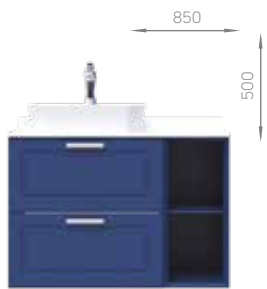

PE0085.45.OCE