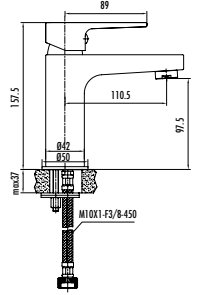

BT.SR6500

BT.SR6500 Sharp Long Basin Faucet - Bright Chrome

BT.SR6500G Sharp Long Basin Faucet - Gold

BT.SR6500C Sharp Long Basin Faucet - Rose Gold

BT.SR6500S Sharp Long Basin Faucet - Black

The length of the discharge end is 110,5 mm

The height of the discharge end is 207,6 mm

Long lasting 35mm ceramic cartridge

Qty of Box: Bright Chrome 8 Colored 10 - Weight: Bright Chrome 1,69kg Colored 17 kg