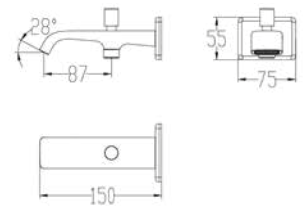

BT.LU8500 - BT.LU8500GR

Lua Kitchen Faucet - Bright Chrome

Lua Kitchen Faucet - Gun Grey

The length of the discharge end is 199 mm
The height of the discharge end is 338 mm
Long lasting 35 mm ceramic cartridge

Qty of Box: 8 Weight: 1,50 kg