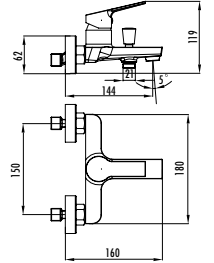

BT.LN8500

Luna Kitchen Faucet

The length of the discharge end is 204 mm
The height of the discharge end is 229 mm
Long lasting 35 mm ceramic cartridge

Qty of Box : 20 Weight: 1,65 kg