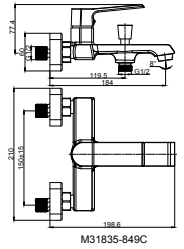

STARK

NEW

BT.SK1500GR

Stark Basin Faucet - Gun Grey

The length of the discharge end is 130 mm
The height of the discharge end is 126 mm
Long lasting 26 mm ceramic cartridge

Qty of Box: 16 Weight: 1,5 kg

NEW

BT.SK6500GR

Stark Long Basin Faucet - Gun Grey

The length of the discharge end is 157 mm
The height of the discharge end is 226 mm
Long lasting 26 mm ceramic cartridge

Qty of Box: 8 Weight: 1,50 kg

NEW

BT.SK2500GR

Stark Bath Shower Faucet - Gun Grey

The length of the discharge end is 135 mm
Long lasting 28 mm ceramic cartridge

Qty of Box: 8 Weight: 2 kg

NEW

BT.SK8500GR

Stark Kitchen Faucet - Gun Grey

The length of the discharge end is 205 mm
The height of the discharge end is 255 mm
Long lasting 30 mm ceramic cartridge

Qty of Box: 8 Weight: 1,9 kg