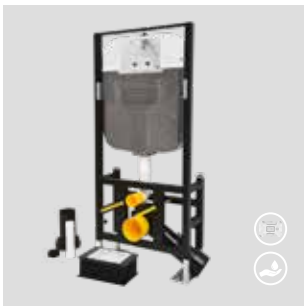

FGR6004 - FGR7004

Quick Installation To Floor Self Standing With Steel Frame

FGR6004 - Application Set in Drywall for (Electrical)

FGR7004 - Application Set in Drywall for (Battery)

Weight: FGR6004 22,01 kg · FGR7004 21,59 kg