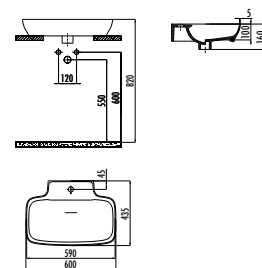

RB062

- RB062-00CB42E-0000 Ruby Top Counter Washbasin 60x45 cm
- RB062-00MB42E-0000 Ruby Top Counter Washbasin 60x45 cm Pearl Matt White

Qty of Pallet: 20 Weight: Washbasin 18,3 kg
The product features a concealed siphon. The siphon is included in the price.