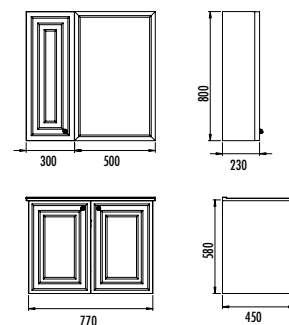

- KY0100.01 Kayra Washbasin Unit 100 cm
- KY4001.01 Kayra LED Mirror
- KY1030.01 Mirror Side Cabinet

Adaptable Washbasin: SU060 - SU080 - SU100

KY0080.01

- KY0080.01 Kayra Washbasin Unit 80 cm
- KY4001.01 Kayra LED Mirror
- KY1030.01 Mirror Side Cabinet