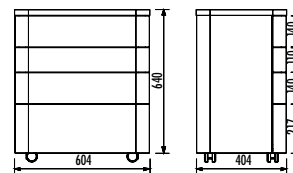

MA.MR50201

Make-up Mirror with light

FL3068.01

FL3068.01

Foglia Mobile Low Unit 60 cm
(600x680x400 mm) (WxHxD)

COMPACT

166 |

creavit.com.tr