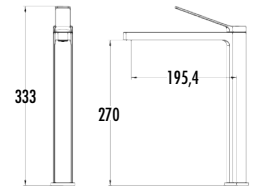

RITMO

BT.RT1500 - BT.RT1500GR

Ritmo Basin Faucet - Bright Chrome

Ritmo Basin Faucet - Gun Grey

The length of the discharge end is 135 mm

The height of the discharge end is 125 mm

Long lasting 35 mm ceramic cartridge

Qty of Box: 8 Weight: 1,20 kg

BT.RT6500 - BT.RT6500GR

Ritmo Long Basin Faucet

- Bright Chrome

Ritmo Long Basin Faucet - Gun Grey

The length of the discharge end is 195 mm

The height of the discharge end is 270 mm

Long lasting 35 mm ceramic cartridge

Qty of Box: 8 Weight: 1,60 kg

BT.RT1400 - BT.RT1400GR

Ritmo Concealed Basin Faucet

- Bright Chrome

Ritmo Concealed Basin Faucet

- Gun Grey

The length of the discharge end is 207 mm

Concealed Box

Long lasting 35 mm ceramic cartridge

Qty of Box: 8 Weight: 1,10 kg

BT.RT2500 - BT.RT2500GR

Ritmo Bath Shower Faucet

- Bright Chrome

Ritmo Bath Shower Faucet

- Gun Grey

The length of the discharge end is 200 mm

Long lasting 35 mm ceramic cartridge

Qty of Box: 8 Weight: 1,37 kg