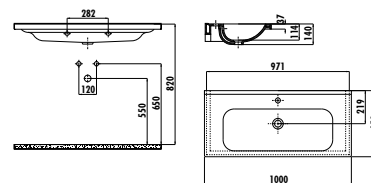

ID100

ID100-00CB00E-0000 Ideal Washbasin 100 cm

Qty of Pallet: Washbasin 24 · Weight: Washbasin 25,51 kg