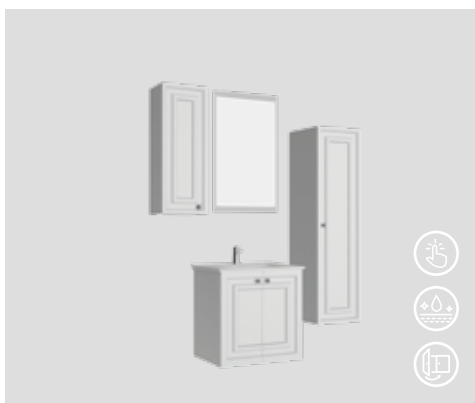

Adaptable Washbasin: SU060 - SU080 - SU100

KY0060.01

- KY0060.01 Kayra Washbasin Unit 60 cm
- KY4001.01 Kayra LED Mirror
- KY1030.01 Mirror Side Cabinet