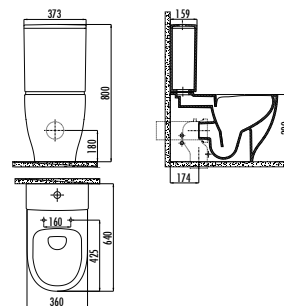

Qty of Pallet: Pan 15 · Cistern 75 Qty of Box: Seat & Cover 10
Weight: Pan 35,49 kg · Cistern 15,11 kg Seat & Cover 2,8 kg