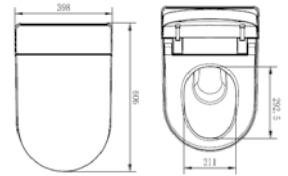

KC3003

WQ

KC3003.01.0000E

WQ Smart Pan Soft Closing Seat & Cover - White