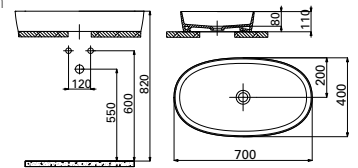

LP171

LP171-00CB00E-0000 Loop Oval Bowl Washbasin 45x70 cm

Qty of Pallet: 24 · Weight: Washbasin 15,12 kg