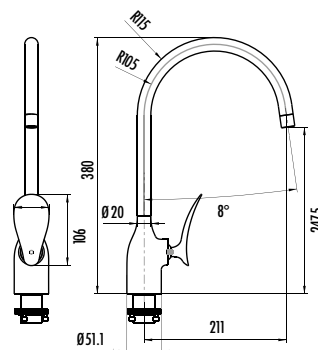

The length of the discharge end is 211 mm
The height of the discharge end is 247 mm
Long lasting 25 mm ceramic cartridge

Qty of Box: 12 Weight: 1,690 kg

Beyond Savings **Eco-Friendly** **The Key to Life**