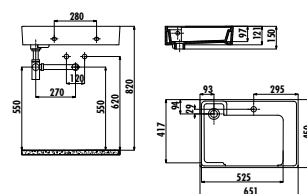

Qty of Pallet: Washbasin 40 - Weight: Washbasin 18,71 kg

TOPIC