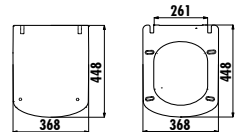

THERMOPLAST SEAT & COVERS

KC0001

KC0001.01.0000E

Basic Thermoplast Seat & Cover with Plastic Hinge - White

Qty of Box: Seat & Cover 10 · Weight: Seat & Cover 1,22 kg

KC0703

KC0703.03.0000E

Cinar Thermoplast Soft Closing Seat & Cover - White

Qty of Box: Seat & Cover 10 · Weight: Seat & Cover 2,02 kg

KC0903

KC0903.03.0000E

Duck Thermoplast Soft Closing Seat & Cover

Qty of Box: Seat & Cover 10 · Weight: Seat & Cover 1,634 kg

KC1103

KC1103.03.0000E

Elegant Thermoplast Soft Closing Seat & Cover - White

Qty of Box: 10 Pcs · Qty of Pallet: 200 Pcs

KC1603

KC1603.03.0000E

Lara Thermoplast Soft Closing Seat & Cover - White

Qty of Box: Seat & Cover 10 · Weight: Seat & Cover 2 kg