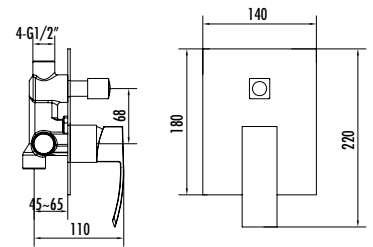

BT.DFC2398

Concealed Shower Faucet 2 Ways

Long Lasting 40 mm Ceramic Cartridge

Flush mounted & surface mounted parts are given together.

Qty of Box: 12 Weight: 1,81 kg