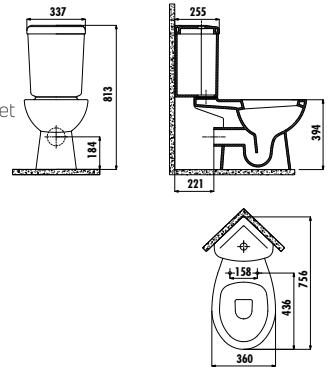

SD310

SD310-11CB00E-0000
SD310-00CB00E-0000
SD440-00CB00E-0000
KC0703.01.0000E

Sedef P-Trap Pan
Sedef P-Trap Pan Combined Bidet
Sedef Corner Cistern
Cinar Duroplast Soft Closing Pan - White