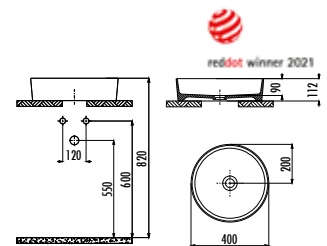

LP140

LP140-00CB00E-SK00 Loop Round Bowl Washbasin Ø40 cm Seljuk Relief

Qty of Pallet: Washbasin 90 · Weight: Washbasin 7,04 kg

Gen-Z
Collection