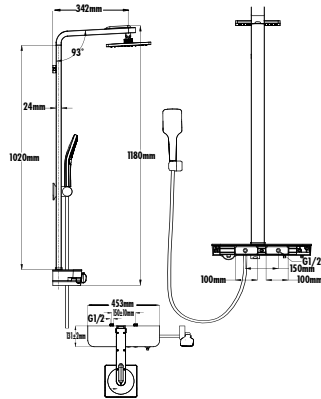

- Fixing water temperature with thermostatic faucet
- Wide shower head & 2 functional hand shower
- Selection buttons for head shower & hand shower
- Special area for personal care materials
- Anti-Lime mechanism

Qty of Box: 10 Weight: 3,14 kg
The installation height of the product is 90 cm from the floor.

DS.SH650

Ocean Shower System

- Surface Mounted
- Thermostatic Heat Adjustable Cartridge
- Stainless Shower Arm Body
- Single Function 203x203 Square Shower Head
- Shower Handle With Double Functions And Push Button
- 150 cm Hand Shower Flex Hose
- Diverter With Button
- Self Mix Faucet System
- 2 Hooks
- Soap Holder
- Concealed Shower Faucet