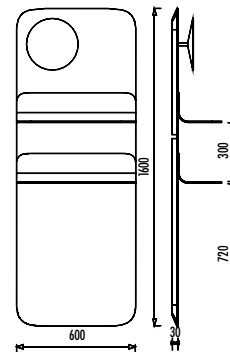

MA.MR50201

Make-up Mirror with light

FL3068.01

FL3068.01

Foglia Mobile Low Unit 60 cm
(600x680x400 mm) (WxHxD)

COMPACT

166 |

creavit.com.tr