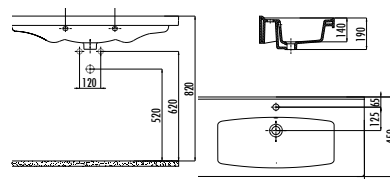

SERA SERIES

TF200

TF200-00CB00E-0000 Sera Washbasin
100x50 cm

Qty of Pallet: Washbasin 20 · Weight: Washbasin 2715 kg

NEW

SE100

SE100-00CB00E-0000 Sera Washbasin
100x45 cm

Qty of Pallet: 24 · Weight: Washbasin 2715 kg

TF185

TF185-00CB00E-0000 Sera Washbasin
85x45 cm

Qty of Pallet: Washbasin 24 · Weight: Washbasin 2264 kg

NEW

SE080

SE080-00CB00E-0000 Sera Washbasin
80x45 cm

Qty of Pallet: 24 · Weight: Washbasin 2164 kg

TF165

TF165-00CB00E-0000 Sera Washbasin
65x45 cm

Qty of Pallet: Washbasin 20 · Weight: Washbasin 1711 kg

TF155

TF155-00CB00E-0000 Sera Washbasin
55x45 cm

Qty of Pallet: Washbasin 40 · Weight: Washbasin 14,81 kg

VANITY WASHBASINS