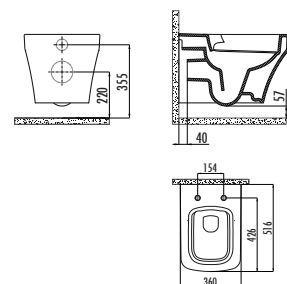

S0321

S0321-11CB00E-0000 Solo Rim-Off Wall Hung Pan

S0321-00CB00E-0000 Solo Rim-Off Wall Hung Pan Combined Bidet

KC3203.02.0000E Essere Duroplast Soft Closing Seat & Cover - White

Qty of Pallet: Pan 24 · Qty of Box: Seat & Cover 10 Weight: Pan 29,40 kg
There is only hidden connection for the self cleaning pipe&internal mechanism