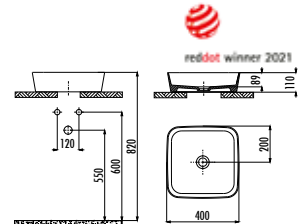

LP040

LP040-00CB00E-KB00 Loop Square Bowl Washbasin 40 cm Cartoon Pattern

Gen-Z Collection

Qty of Pallet: Washbasin 90 · Weight: Washbasin 8,32 kg