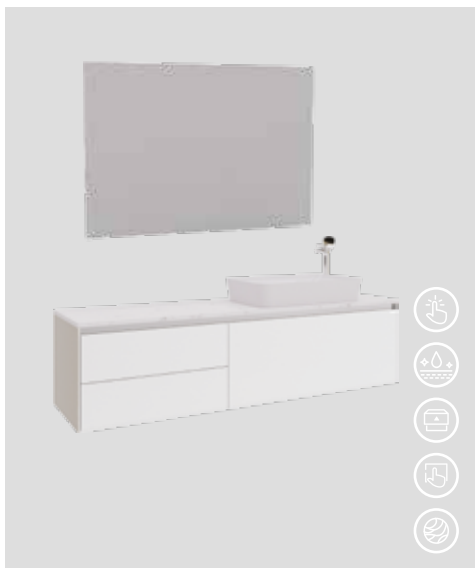

Adaptable Washbasin: LP060

FA0160.01

FA0160.01 Flat Washbasin Unit
FA4120.02 Flat 120 cm LED Mirror