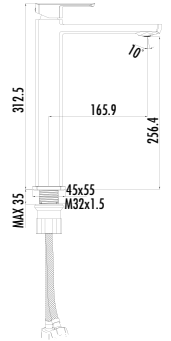

Qty of Box: 6 Weight: 1,81kg