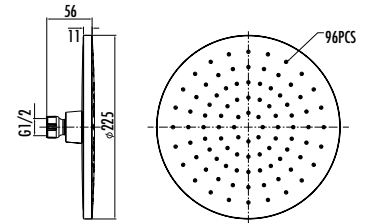

DS.SH340 - DS.SH340S - DS.SH350GR

DS.SH340 - Shower Head with Anti-Lime Mechanism Square

DS.SH340S - Shower Head with Anti-Lime Mechanism Square - Matt Black

DS.SH350GR - Shower Head with Anti-Lime Mechanism Square - Gun Grey 300x210 mm

Qty of Box: 28 Weight: 0,68 kg