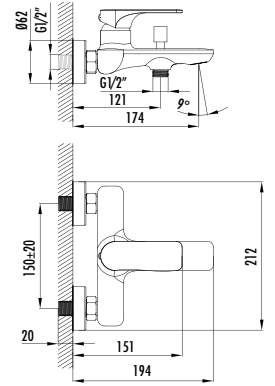

FAYE

BT.FY1500

Faye Basin Faucet

The length of the discharge end is 116 mm
The height of the discharge end is 97 mm
Long lasting 35mm ceramic cartridge

Qty of Box: 8 Weight: 2,55kg

BT.FY2500

Faye Bath Shower Faucet

The length of the discharge end is 174 mm
Long lasting 35mm ceramic cartridge
Locking diverter

Qty of Box: 8 Weight: 2,55kg

DS.DFY2000

Faye Concealed Shower Faucet - 2 Way Bright Chrome

Sıva altı ve sıva üstü aynı kutu içerisinde dir
Qty of Box: 50 Weight: 0,68 kg.

BT.FY8500

Faye Kitchen Faucet

The length of the discharge end is 202 mm
The height of the discharge end is 316 mm
Long lasting 35 mm ceramic cartridge

Qty of Box: 8 Weight: 2,55kg

Faye faucet family must be used with: FA002.

During installation, the product's dimensions should be measured if precision is required.