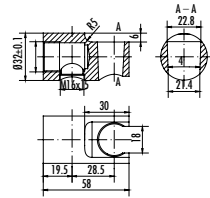

BT.A03-01

Strappy Shower Spout Round

The length of discharge end is 58 mm

Rosette is included.
Qty of Box: 50 Weight: 1,20 kg