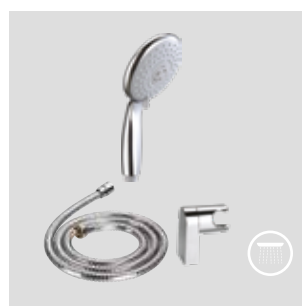

SHOWER SETS

DS.SH120 - DS.SH120SA

Shower Handle Set With Anti Lime Mechanism (Square)

Shower Handle Set With Anti Lime Mechanism - Matt Black (Square)

Single Function
Anti Lime Mechanism
150 cm Hand Shower Flex Hose
Regulable Bracket

DS.SH121 - DS.SH121S

Shower Handle Set With Anti Lime Mechanism (Round)

Shower Handle Set With Anti Lime Mechanism - Matt Black (Round)

Single Function
Anti Lime Mechanism
150 cm Hand Shower Flex Hose
Regulable Bracket

Qty of Box: 20 Weight: 0.70 kg

Qty of Box: 20 Weight: 0.68 kg

DS.SH118 - DS.SH119S

**Shower Handle Set
Shower Handle Set - Matt Black**

Surface Mounted
3 Functions
Shower Handle Set with Button
150 cm Hand Shower Flex Hose
Regulable Bracket

DS.SH117

Shower Handle Set 3F
Surface Mounted
3 Functions
Shower Handle
Couple Closey United Spiral For Connection Shower Faucet
150 cm Hand Shower Flex Hose
Regulable Bracket

It is suitable for Applique faucet and shower faucet. Shower faucet is not included.

It is suitable for Applique faucet and shower faucet. Shower faucet is not included.

Qty of Box: 20 Weight: 0.65 kg

Qty of Box: 20 Weight: 0.55 kg

DS.SH116

Shower Handle Set 5F

Surface Mounted
5 Functions
Shower Handle
Couple Closey United Spiral For Connection Shower Faucet
150 cm Hand Shower Flex Hose
Regulable Bracket

DS.SH130GR

Shower Handle Set - Gun Grey
3 Functions
Soft Rainfall System
Relaxing Massage Effect
Function Switching with Button
150 cm Hand Shower Flex Hose
Regulable Bracket

Qty of Box: 50 Weight: 0.55 kg

Qty of Box: 20 Weight: 0.70 kg

DS.SH140

3 Functions Water Saving Hand Shower Set

150 cm Hand Shower Flex Hose
Regulable Bracket

DS.SH150

3 Functions Hand Shower Set

150 cm Hand Shower Flex Hose
Regulable Bracket

Qty of Box: 50 Weight: 0.78 kg

Qty of Box: 20 Weight: 0.68 kg