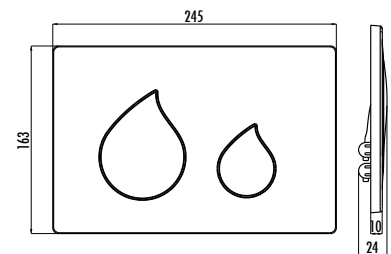

Qty of Box: 10 · Weight: 0,47 kg

GP1103.00

Matt Chrome Plated Control Panel

Qty of Box: 10 · Weight: 0,47 kg

GP1104.00

Bright Chrome Plated Control Panel

Qty of Box: 10 · Weight: 0,47 kg

SENSE CONTROL PANELS