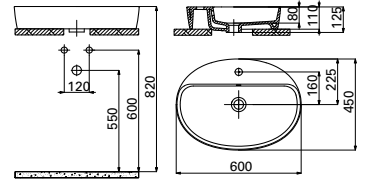

LP161

LP161-00CB00E-0000

Loop Oval Bowl Washbasin
45x60 cm