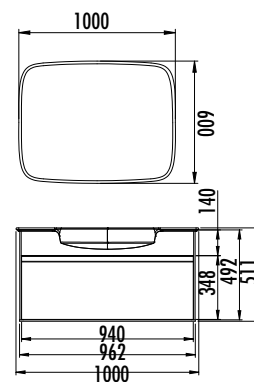

SM0100.42.SD

SM0100.42.SD
SM4055.00.SS

Saily Washbasin Unit 100 cm
Saily Oval LED Mirror 53 cm

Adaptable Washbasin: SY100

| 185 |

SM2075.00.SD

SM2075.00.SD

Saily High Cabinet
(500x1000x450 mm) (WxHxD)

The images of accessories, such as handles, are for representation purposes and may vary.
During installation, the product's dimensions should be measured if precision is required.