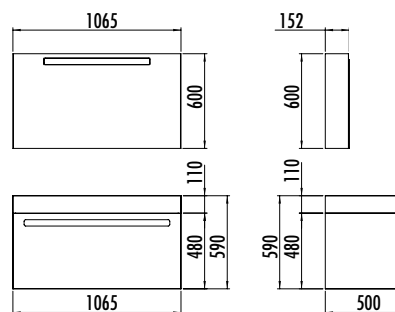

RE0105.42

RE0105.42
RE1105.42

Recta Washbasin Unit 105 cm
Recta LED Mirror Cabinet 105 cm