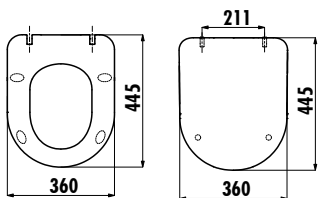

KC0903.01.1800E Duck Soft Closing Seat & Cover
- Matt Cool Grey

Weight: Seat & Cover 2,55 kg

KC0903.01.2000E Duck Soft Closing Seat & Cover
- Matt Nile Green

Weight: Seat & Cover 2,55 kg

ELEGANT SEAT & COVERS