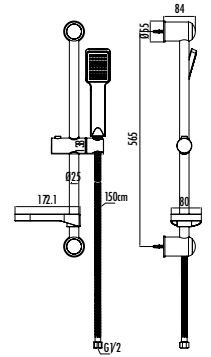

SHOWER SETS

LOTTO

DS.SH483 - DS.SH493S

Sliding Shower Set Chrome

Sliding Shower Set Matt Black

- Surface Mounted
- Stainless Shower Arm Body
- 3 Functions Shower Handle Set With Button
- 150 cm Couple Closey United Spiral For Connection Shower Faucet
- Soap Dispenser Mounting On Body
- Adjustable Shower Hook

Qty of Box: 25 Weight: 1,25 kg

AVANGART

DS.SH411G

Sliding Shower Set 1F Gold

- Surface Mounted
- Stainless Shower Arm Body
- Single Function Shower Handle
- 150 cm Hand Shower Flex Hose
- Couple Closey United Spiral For Connection Shower Faucet
- Soap Dispenser Mounting On Body
- Adjustable Shower Hook

Qty of Box: 10 Weight: 0,55 kg

ARIA

DS.SH425

Sliding Shower Set 5F

- Surface Mounted
- Stainless Shower Arm Body
- 5 Function Shower Handle
- Couple Closey United Spiral For Connection Shower Faucet
- 150 cm Hand Shower Flex Hose
- Soap Dispenser Mounting On Body
- Adjustable Shower Hook

Qty of Box: 10 Weight: 0,55 kg

360

creavit.com.tr