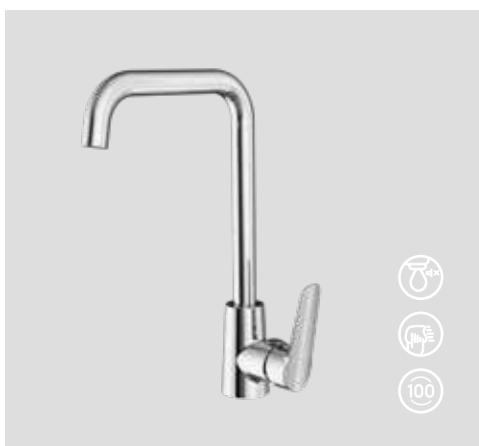

Bevel faucet family must be used with: FA002.

During installation, the product's dimensions should be measured if precision is required.