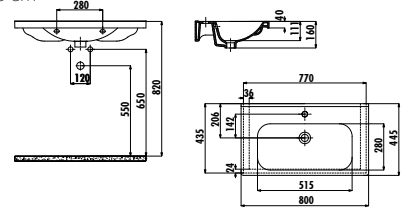

EK080

EK080-00CB00E-0000 Eksen Washbasin 80 cm