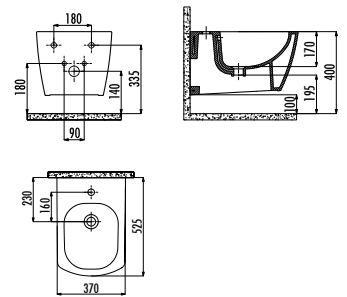

During installation, the product's dimensions should be measured if precision is required.

EG500

EG500-00CB00E-0000 Elegant Back to Wall Bidet

Qty of Pallet: Bidet 25 · Weight: Bidet 28,33 kg

EG510

EG510-00CB00E-0000 Elegant Wall Hung Bidet