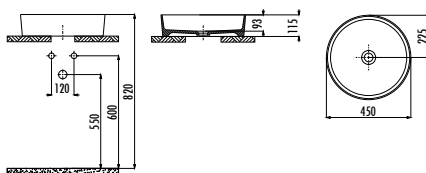

Decorated and colored products, are produced by the time given after order.

During installation, the product's dimensions should be measured if precision is required.