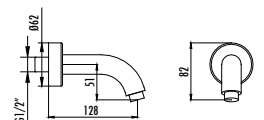

The length of discharge end is 128 mm

G1/2" Connected

PIANO SHOWER SET

DS.PN710GR

PIANO Shower System Thermostatic - Gun Grey

- Thermostatic Overhead Shower System
- 5-Point Water Outlet
- Body Jet Water Outlet
- 3-Function Hand Shower
- Overhead Shower
- Bidet Spray Water Outlet
- Water Spout
- Digital Water Temperature Display