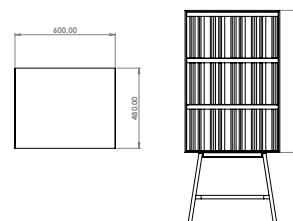

HRZ.LD0180.SYM

HRZ.LD0180.SYM
HRZ.YA100.SYM

Horizon Washbasin Unit 180 cm
Horizon Yuvarlak LED Mirror 100 cm - Metal

HRZ.BD060.SYM

HRZ.BD060.SYM

Horizon High Cabinet 60 cm - Black Massive

OBI

MATERIAL