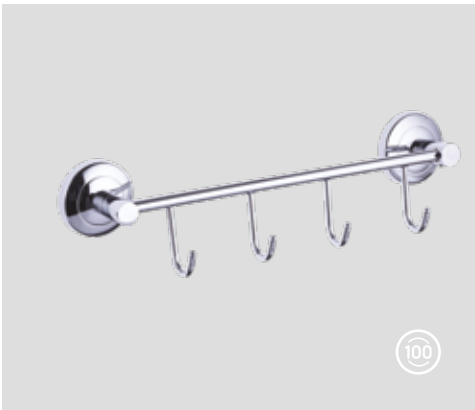

MA.BR20210

Royale Towel Ring (Round)

Qty of Box: 40 Weight: 0,43 kg

MA.BR20213

Royale Toilet Roll Holder

Qty of Box: 50 Weight: 0,39 kg

MA.BR20217

Royale Robe Hook (4 Hooks)