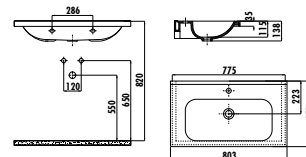

ID090

ID090-00CB00E-0000 Ideal Washbasin 90 cm

Qty of Pallet: Washbasin 24 · Weight: Washbasin 23,52 kg

ID080

ID080-00CB00E-0000 Ideal Washbasin 80 cm

Qty of Pallet: Washbasin 24 · Weight: Washbasin 19,12 kg