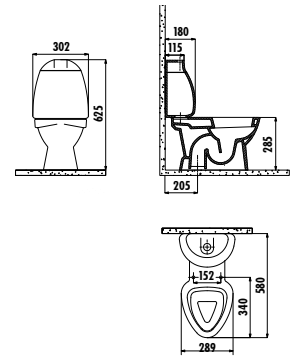

Kid S-Trap Pan Combined Bidet

CK400-00CB00E-FF00

Kid Cistern Decorated

IT1025

Kid Cistern Dual Flushing
Internal Mechanism

KC0802.01.1000E

Kid Duroplast Metal Hinge
Seat & Cover - White

Qty of Pallet: Pan 30 · Cistern: 75 · Qty of Box: Internal Mechanism 10 Seat & Cover: 10
Weight: Pan 14,59 kg · Cistern 7,68 kg · Internal Mechanism 0,85 kg · Seat & Cover 1,55 kg