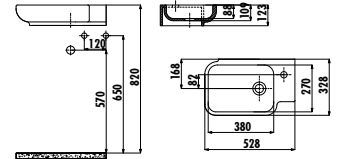

DAILY

DY060

DY060-00CB00E-0000 Daily Washbasin 60 cm

Qty of Pallet: Washbasin 30 - Weight: Laavabo 18,51 kg

VANITY WASHBASINS

PRIDE

PD060

PD060-00CB00E-0000 Pride Washbasin 60 cm

Qty of Pallet: Washbasin 150 - Weight: Washbasin 18,80 kg

ELMAS

TP027

TP027-00CB00E-0000 Elmas Washbasin 33x53 cm

Qty of Pallet: Washbasin 60 - Weight: Washbasin 11,92 kg

100 |

TP026

TP026-00CB00E-0000 Elmas Washbasin 30x50 cm

Qty of Pallet: Washbasin 60 - Weight: Washbasin 7,77 kg

creavit.com.tr

TP025

TP025-00CB00E-0000 Elmas Washbasin 25x45 cm

Qty of Pallet: Washbasin 150 - Weight: Washbasin 6,58 kg