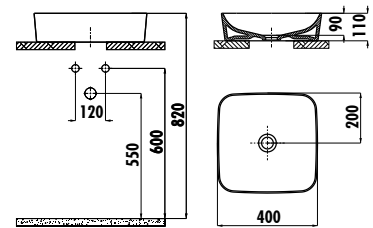

Qty of Pallet: 90 · Weight: Washbasin 9,65 kg
Decorated and colored products, are produced by the time given after order.

UL145

UL145-00CB00E-0000 Ultra Round Bowl Washbasin Ø45 cm

Qty of Pallet: 70 · Weight: Washbasin 10,08 kg