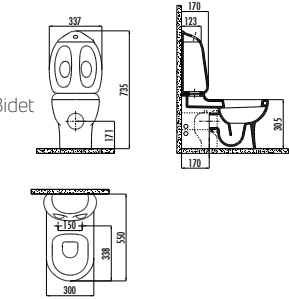

BT.FC1198Y

Ducky Ficus Washbasin Faucet - Yellow

Qty of Box: 10 ·
Weight: 2,31 kg

MA.BR20203Y

Ducky Royale Soap Holder - Yellow

Qty of Box: 50 ·
Weight: 0,55 kg

MA.DC30035-A

Ducky Big Mirror - Duck Figure

Qty of Box: 10 ·
Weight: 2,55 kg

MA.DC30035-B

Ducky Small Mirror - Egg Figure

Qty of Box: 10 ·
Weight: 1,05 kg

MA.BR20204Y

Ducky Royale Toothbrush Holder - Yellow
- Frosted Glass

Qty of Box: 50 ·
Weight: 0,41 kg

MA.BR20210Y

Ducky Royale Towel Ring - Yellow

Qty of Box: 40 ·
Weight: 0,43 kg

MA.BR20213Y

Ducky Royale Toilet Roll Holder - Yellow

Qty of Box: 50 ·
Weight: 0,39 kg

MA.BR20216Y

Ducky Royale Toilet Brush Holder -Wall Mounted - Yellow
- Frosted Glass

Qty of Box: 50 ·
Weight: 0,93 kg