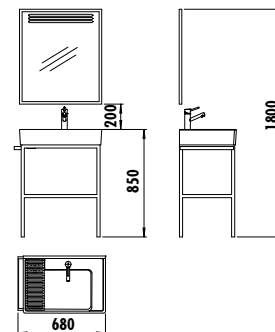

AR065-M1

AR065-M

Arya Washbasin Unit 70 cm