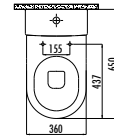

FE360

FE360-11CB00E-0000 Free Back to Wall Pan
FE360-00CB00E-0000 Free Back to Wall Pan Combined Bidet
MA410-00CB00E-0000 Multi Cistern
KC0903.02.0000E Duck Duroplast Soft Closing
Seat & Cover - White