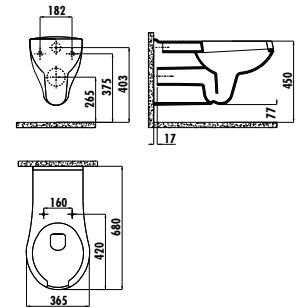

BD320

BD320-11CB00E-0000
BD320-00CB00E-0000
KC0403.01.0000E

Wall Hung Pan
Wall Hung Pan Combined Bidet
Handicapped Duroplast
Soft Closing Seat & Cover - White