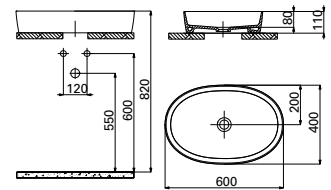

LP160

LP160-00KK00E-0000 Loop Oval Bowl Washbasin 40x60 cm Coal Black

Qty of Pallet: 70 · Weight: Washbasin 11,00 kg