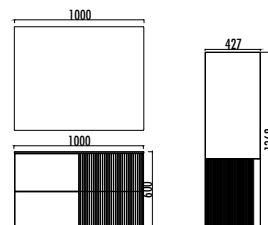

DU0100.42

DU0100.42
DU4100.02

Duo Washbasin Unit 100 cm
Duo 100 cm LED Mirror