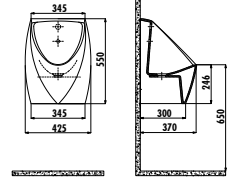

TP630

TP630-00CB00E-0000

Urinal (Inlet from top)

TP630-11CB00E-0000

Urinal (Siphonic)

Urinal bütünleşik sifoniludur. Ayrıca "S" yapacak sifon kullanılmamalıdır.

Qty of Pallet: 24 · Weight: Urinal 15,15 kg