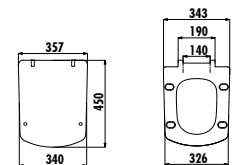

Qty of Box: Seat & Cover 10 · Weight: Seat & Cover 2 kg