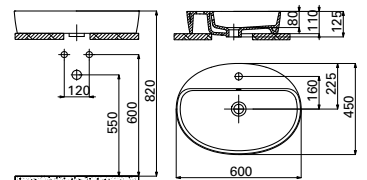

Qty of Pallet: 56 · Weight: Washbasin 13,50 kg