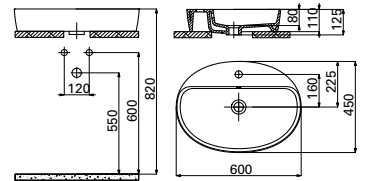

LP161

LP161-00KK00E-0000

Loop Oval Bowl Washbasin 45x60 cm
Coal Black