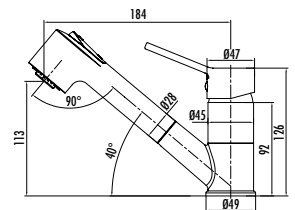

INDUSTRIAL KITCHEN FAUCET

BT.MF8858 - BT.MF8858S

Spiralli Kitchen Faucet Spiralli Kitchen Faucet (Black)

The length of the discharge end is 227 mm
The height of the discharge end is 204 mm
Functional hand shower & stainless spiral
Cold start
Swing pipe
Long lasting 35 mm ceramic cartridge

Qty of Box: 4 Weight: 5,67kg

BT.MF8320S

Spiral Kitchen Faucet

The length of the discharge end is 184 mm
The height of the discharge end is 113 mm
Functional hand shower & stainless spiral
Swing pipe
Long lasting 40 mm ceramic cartridge

Qty of Box: 10 Weight: 2,55kg

BT.MF8858