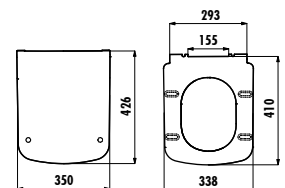

KC2003

KC2003.03.0000E

Solo Duroplast Soft Closing Seat & Cover - White

Qty of Box: Seat & Cover 10 · Weight: Seat & Cover 2,8 kg

SOLO