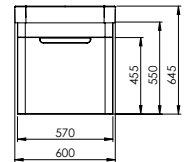

C00060.01

C00060.01 Colorit Washbasin Unit 60 cm with Door (567x435x550 mm) (WxHxD)

C00060.02 Colorit Washbasin Unit 60 cm with Door - Acrylic Solid Counter (567x445x550 mm) (WxHxD) - UL040

C01040.00 Colorit Thin Framed Oval Mirror 40x80 cm (WxHxD)

Adaptable Washbasin: PD060 / UL040

C00060.41

C00060.41 Colorit Washbasin Unit 60 cm With Drawer (567x435x550 mm) (WxHxD)

C00060.42 Colorit Washbasin Unit 60 cm With Drawer - Acrylic Solid Counter(567x445x550 mm) WxHxD) - UL040

C01040.00 Colorit Thin Framed Oval Mirror 40x80 cm (WxHxD)

Adaptable Washbasin: PD060 / UL040

C01040.00

C01040.00 Colorit Thin Framed Oval Mirror

MA.AP45001 Stick Led Aplique 50 cm Black 4.000K DAYLIGHT

MA.AP45002 Stick Led Aplique 50 cm White 4.000K DAYLIGHT

C02075.00

C02075.00 Colorit High Cabinet (400x750x400 mm) (WxHxD)

The images of accessories, such as handles, are for representation purposes and may vary. During installation, the product's dimensions should be measured if precision is required.