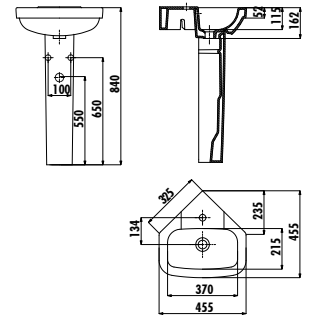

SPECIAL SOLUTIONS - CORNER

VT145

VT145-00CB00E-0000
VT253-00CB00E-0000

Vitroya Corner Washbasin 45 cm
Vitroya Thin Full Pedestal

Qty of Pallet: Washbasin + Pedestal 15 Qty of Box: 1 Set (Please refer to the logistics table on the last page) Weight: Washbasin 11,21 kg · Full Pedestal 10,29 kg