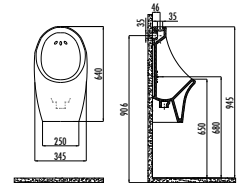

TP600

TP600-00CB00E-0000

Urinal (Inlet from top)

Qty of Pallet: Urinal 36 · Weight: Urinal 11,39 kg