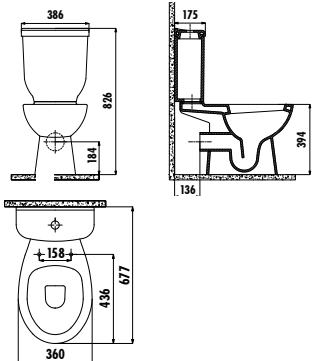

SD310

- **SD310-11CB00E-0000**
- **SD310-00CB00E-0000**
- **SD410-00CB00E-0000**
- **KC0703.01.0000E**

Qty of Pallet: Pan 15 · Cistern 75 · Seat & Cover 10
Weight: Pan 22,65 kg · Cistern 12,61 kg · Seat & Cover 2,85 kg

- **Sedef P-Trap Pan**
- **Sedef P-Trap Pan Combined Bidet**
- **Sedef Cistern**
- **Cinar Duroplast Soft Closing Seat & Cover - White**