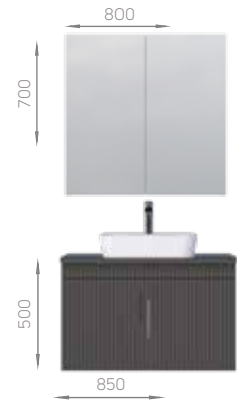

SET.E10.085.2KPK.CAM.YA.LP046 / E10 85 cm Round Mirror
SET.E10.085.2KPK.CAM.DA.LP046 / E10 85 cm Flat Mirror
SET.E10.085.2KPK.CAM.AD.LP046 / E10 85 cm Mirror Cabinet