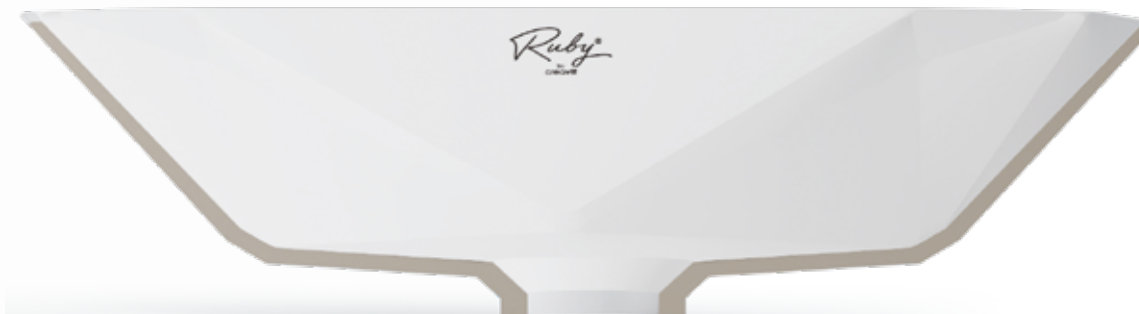

Please scan the QR code see the Awarded Designs