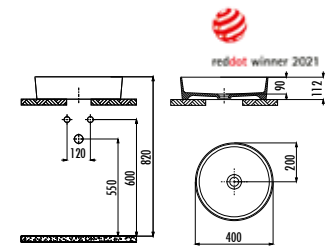

LP140

LP140-00CB00E-GB00 Loop Round Bowl Washbasin Ø40 cm Graffiti Pattern