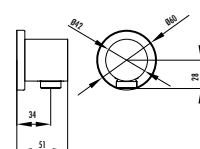

BT.A01

Concealed Shower Spout Round

BT.A01 - Bright Chrome

BT.A01GR - Gun Grey

BT.A01S - Matt Black