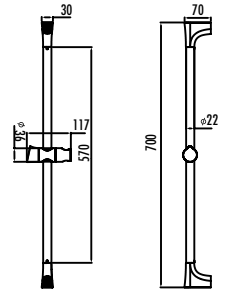

SHOWER SETS

LOTTO

DS.SH483 - DS.SH493S

Sliding Shower Set Chrome

Sliding Shower Set Matt Black

- Surface Mounted
- Stainless Shower Arm Body
- 3 Functions Shower Handle Set With Button
- 150 cm Couple Closey United Spiral For Connection Shower Faucet
- Soap Dispenser Mounting On Body
- Adjustable Shower Hook

Qty of Box: 25 Weight: 1,25 kg

AVANGART

DS.SH411G

Sliding Shower Set 1F Gold

- Surface Mounted
- Stainless Shower Arm Body
- Single Function Shower Handle
- 150 cm Hand Shower Flex Hose
- Couple Closey United Spiral For Connection Shower Faucet
- Soap Dispenser Mounting On Body
- Adjustable Shower Hook