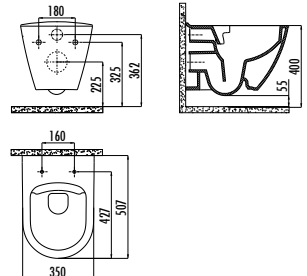

Qty of Pallet: Pan 24 · Qty of Box: Seat & Cover 10 · Weight: Pan 23,6 kg · Seat & Cover: 2,35 kg