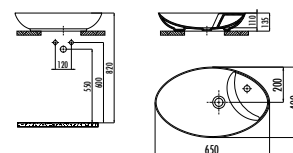

Qty of Pallet: Washbasin 24 Weight: Washbasin 11,27 kg

ARYA