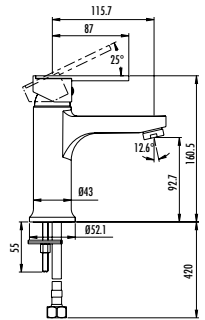

BT.VG1841

Vega Medium Length Basin Faucet

The length of the discharge end is 154,7 mm

The height of the discharge end is 149 mm

Long lasting 35 mm ceramic cartridge
(Raised with feet)

Qty of Box: 12 Weight: 1,35kg