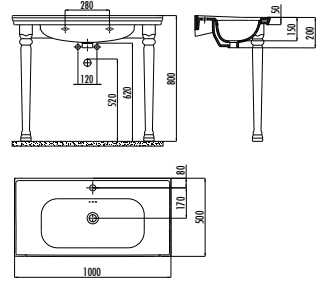

Qty of Pallet: Bidet Set* 18 - Qty of Box: 1 Set - Set Weight: 22,8 kg

*All set parts are packed together.

ANTIK

NEW

AN101

AN101-00CB00E-0000
KL270-00CB00E-0000

Antik Washbasin 100 cm
Antik Full Pedestal (2 Pcs)