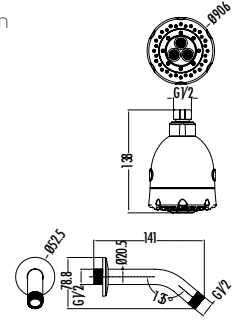

DS.SH034

Shower Head (Wall) 3F

3 Function

Qty of Box: 16 Weight: 0,25 kg