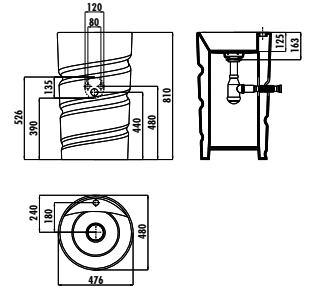

Ruby[®]
by
creavit

MONOBLOCK WASHBASINS

CL084

CL084-00CB00E-0000

Spiral Monoblock Washbasin
- with Faucet Hole

Qty of Box: Washbasin 1 - Weight: Washbasin 37,33 kg

AV145

AV145-00CB00E-0000