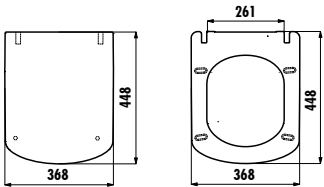

ELEGANT SEAT & COVERS

KC1103

- **KC1103.01.0000E** Elegant Duroplast Soft Closing Seat & Cover - White
- **KC1102.01.0000E** Elegant Duroplast Seat & Cover with Metal Hinge - White

- **KC1103.01.0400E** Elegant Soft Closing Seat & Cover - Matt Anthracite

- **KC1103.01.1800E** Elegant Soft Closing Seat & Cover - Matt Cool Grey

- **KC1103.01.2000E** Elegant Soft Closing Seat & Cover - Matt Nile Green

- **KC1103.01.0100E** Elegant Soft Closing Seat & Cover - Matt White

- **KC1103.01.0800E** Elegant Soft Closing Seat & Cover - Matt Cappuccino

- **KC1103.01.1900E** Elegant Soft Closing Seat & Cover - Berry Mat

- **KC1103.01.2100E** Elegant Soft Closing Seat & Cover - Coal Black