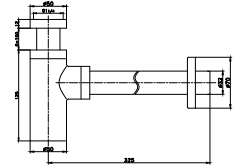

Qty of Box: 20 Weight: 0,795kg

SF.SF198-S

**Bottle Trap
33 cm G1 1/4" Black**