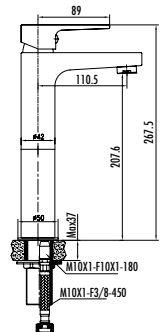

SHARP

308

creavit.com.tr

BT.SR1500

BT.SR1500 Sharp Basin Faucet - Bright Chrome

BT.SR1500G Sharp Basin Faucet - Gold

BT.SR1500C Sharp Basin Faucet - Rose Gold

BT.SR1500S Sharp Basin Faucet - Black

The length of the discharge end is 110,5 mm

The height of the discharge end is 97,5 mm

Long lasting 35mm ceramic cartridge
(Raised with feet)

Qty of Box: Bright Chrome 16 Colored 10

Weight: Bright Chrome 1,23 kg Colored 2,05 kg

BT.SR6500

BT.SR6500 Sharp Long Basin Faucet - Bright Chrome

BT.SR6500G Sharp Long Basin Faucet - Gold

BT.SR6500C Sharp Long Basin Faucet - Rose Gold

BT.SR6500S Sharp Long Basin Faucet - Black

The length of the discharge end is 110,5 mm

The height of the discharge end is 207,6 mm

Long lasting 35mm ceramic cartridge

Qty of Box: Bright Chrome 8 Colored 10 - Weight: Bright Chrome 1,69kg Colored 17 kg