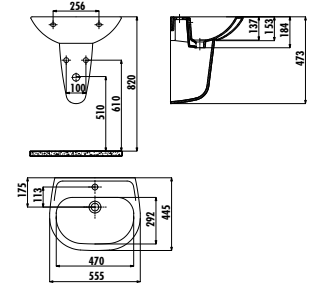

SD055

SD055-00CB00E-0000

Sedef Washbasin 55 cm

SD265-00CB00E-0000

Sedef Short Half Pedestal

Qty of Pallet: Washbasin + Pedestal 15 Qty of Box: 1 Set (Please refer to the logistics table on the last page) Weight: Washbasin 15,64 kg · Half Pedestal 6,30 kg