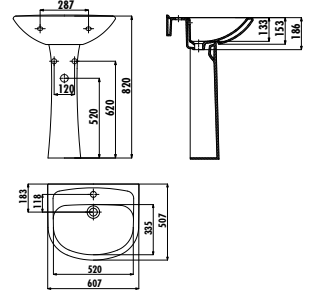

Qty of Pallet: Washbasin + Pedestal 15 · Qty of Box: 1 Set (Please refer to the logistics table on the last page.) Weight: Washbasin 18,09 kg · Full Pedestal 10,77 kg