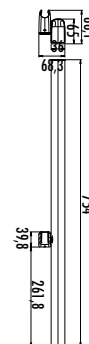

SHOWER SETS

OMEGA

DS.SH435

Omega 3 Functional Sliding Shower Set - Gun Grey

- Surface Mounted
- Stainless Shower Arm Body
- 3 Function Shower Handle
- Couple Closey United Spiral For Connection
- Shower Faucet
- Adjustable Shower Hook