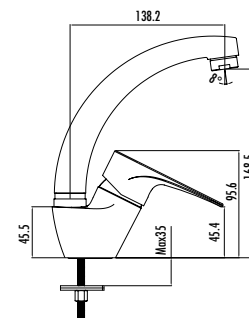

BT.VG1509

Vega Basin Faucet

The length of the discharge end is 165,6 mm
The height of the discharge end is 221,5 mm
Long lasting 35 mm ceramic cartridge
(Raised with feet)
Swing pipe

Qty of Box: 8 Weight: 1,31kg