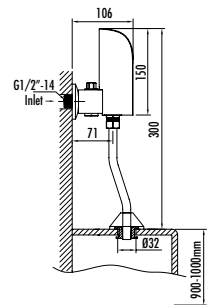

AUTOMATIC SENSOR PRODUCTS

332

creavit.com.tr

BT.ES4810

Urinal Flusher AC/DC

Flush mounted system
220v Ac-6V 4 pcs AAA alkaline battery
Suitable for back entry urinals.

Qty of Box: 8 Weight: 1,65kg
*Battery is not included.

BT.ES3300

Urinal Flusher AC/DC

Bright Chrome
Flush mounted system
220v Ac-6V 4 pcs AAA alkaline battery
Suitable for back entry urinals.

Qty of Box: 6 Weight: 1,57kg
*Battery is not included.

BT.ES3311

Urinal Flusher

6V 4 pcs AAA alkaline battery

Qty of Box: 12 Weight: 0,83kg
*Battery is not included.

BT.ES05

Hot & Cold Water Adjusting Faucet

ES05 is given outlet to faucet in degree adjusting with manual system taking hot&cold water.

Qty of Box: 50 Weight: 0,39kg