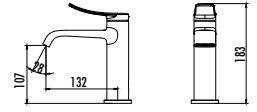

LUA

BT.LU1500 - BT.LU1500GR

Lua Basin Faucet - Bright Chrome

Lua Basin Faucet - Gun Grey

The length of the discharge end is 132 mm

The height of the discharge end is 107 mm

Long lasting 35 mm ceramic cartridge

Qty of Box: 8 Weight: 1,20 kg

BT.LU6500 - BT.LU6500GR

Lua Long Basin Faucet - Bright Chrome

Lua Long Basin Faucet - Gun Grey

The length of the discharge end is 196 mm

The height of the discharge end is 231 mm

Long lasting 35 mm ceramic cartridge

Qty of Box: 8 Weight: 1,60 kg

BT.LU1400 - BT.LU1400GR

Lua Concealed Basin Faucet - Bright Chrome

Lua Concealed Basin Faucet - Gun Grey

The length of the discharge end is 223 mm

Concealed Box

Long lasting 35 mm ceramic cartridge

Qty of Box: 8 Weight: 1,10 kg

BT.LU2500 - BT.LU2500GR

Lua Bath Faucet - Bright Chrome

Lua Bath Faucet - Gun Grey

The length of the discharge end is 195 mm

Long lasting 35 mm ceramic cartridge

Qty of Box: 12 Weight: 1,440 kg