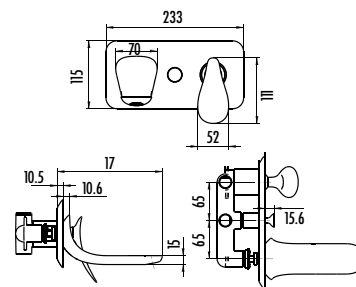

BT.FG4501

Foglia Concealed Bath Shower Faucet

The length of the discharge end is 167 mm
Long lasting 35 mm ceramic cartridge

Qty of Box: 6 Weight: 3,610 kg