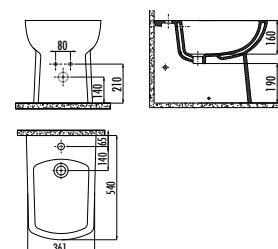

LARA

LR360

- LR360-11CB00E-0000
- LR360-00CB00E-0000
- LR410-00CB00E-0000
- KC1603.01.0000E

Be smart;
every drop counts

- Lara Back to Wall Pan
- Lara Back to Wall Pan Combined Bidet
- Lara Cistern
- Lara Duroplast Soft Closing Seat & Cover - White

Qty of Pallet: Pan 15 · Cistern 85 · Seat & Cover 10 Weight: Pan 31,63 kg
Cistern 13,21 kg · Seat & Cover 2,32 kg

LR360

- LR360-34CB00E-0001
- LR410-00CB00E-0000
- KC1603.01.0000E

Be smart;
every drop counts

- Lara Back to Wall Pan with Integrated Bidet Faucet (Cold)
- Lara Cistern
- Lara Duroplast Soft Closing Seat & Cover - White

Qty of Pallet: Pan 15 · Cistern 85 · Seat & Cover 10 Weight: Pan 31,63 kg · Cistern 13,21 kg · Seat & Cover 2,32 kg

LR360

- LR360-11KK00E-0000
- LR360-00KK00E-0000
- LR410-00KK00E-0000
- KC1603.01.2100E

Be smart;
every drop counts

- Lara Back to Wall Pan - Coal Black
- Lara Back to Wall Pan Combined Bidet - Coal Black
- Lara Cistern - Coal Black
- Lara Soft Closing Seat & Cover - Coal Black

Decorated and colored products, are produced by the time given after order.
Qty of Pallet: Pan 15 · Cistern 85 · Seat & Cover 10 Weight: Pan 31,63 kg · Cistern 13,21 kg · Seat & Cover 2,32 kg

LR500

- LR500-00CB00E-0000

- Lara Back to Wall Bidet

Qty of Pallet: Bidet 25 · Weight: Bidet 26,08 kg