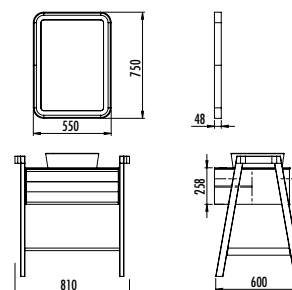

Truva Washbasin Unit 100 cm
Truva 85 cm LED Mirror

Adaptable Washbasin: UL060

TR0080.01.BYM

TR0080.01.BYM
TR4055.01.MBY

Truva Washbasin Unit 80 cm
Truva 55 cm LED Mirror

Adaptable Washbasin: UL040

TR0080.01.ANM