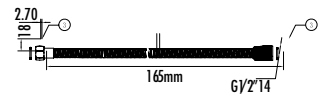

Qty of Box: 50 Weight: 0,23 kg