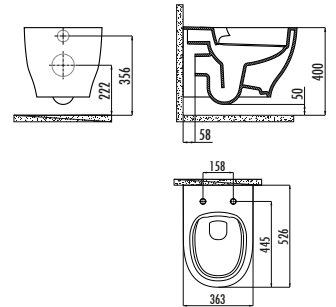

Inside color is white.

Qty of Pallet: Pan 24 Qty of Box: Seat & Cover 10 Weight: Pan 27,94

*There is only hidden connection for the self cleaning pipe&internal mechanism
Decorated and colored products, are produced by the time given after order.*