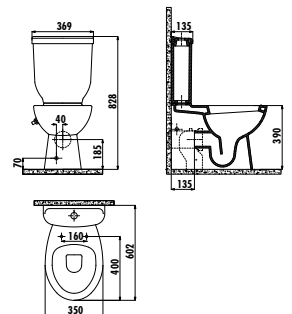

SEDEF

SD060

SD060-00CB00E-0000

Sedef Washbasin 60 cm

PA250-00CB00E-0000

Pitta Full Pedestal

SD251-00CB00E-0000

Sedef Short Full Pedestal

Qty of Pallet: Washbasin + Pedestal 15 Qty of Box: 1 Set (Please refer to the logistics table on the last page) Weight: Washbasin 17,88 kg · Full Pedestal 10,77 kg · Short Full Pedestal 9,49 kg

SD060

SD060-00CB00E-0000

Sedef Washbasin 60 cm

SD260-00CB00E-0000

Sedef Half Pedestal

Qty of Pallet: Washbasin + Pedestal 15 Qty of Box: 1 Set (Please refer to the logistics table on the last page) Weight: Washbasin 17,88 kg · Half Pedestal 7,19 kg

SD055

SD055-00CB00E-0000

Sedef Washbasin 55 cm

SD265-00CB00E-0000

Sedef Short Half Pedestal

Qty of Pallet: Washbasin + Pedestal 15 Qty of Box: 1 Set (Please refer to the logistics table on the last page) Weight: Washbasin 15,64 kg · Half Pedestal 6,30 kg

SD318

SD318-34CB00E-0001

Sedef Back to Wall Pan 60 cm
With Integrated Bidet Faucet (Cold)

SD420-00CB00E-0000

Sedef Cistern

KC1303.01.0000E

Gokcebey Duroplast Soft Closing
Seat & Cover - White

Be smart;
every drop
counts

Qty of Pallet: Pan 25 · Cistern 85 · Qty of Box: Seat & Cover 10
Weight: Pan 25,27 kg · Cistern 12,00 kg · Seat & Cover 2,25 kg