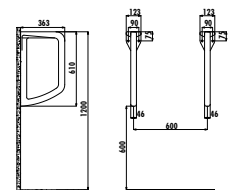

URINALS & URINAL SEPERATORS

TP645

TP645-00CB00E-0001

Integrated Sensor Urinal

Be smart,
every drop
counts

Qty of Pallet: 25 · Weight: Urinal 23,95kg

TP630

TP630-00CB00E-0000

Urinal (Inlet from top)

TP630-11CB00E-0000

Urinal (Siphonic)

Urinal bütünleşik sifoniludur. Ayrıca "S" yapacak sifon kullanılmamalıdır.

Qty of Pallet: 24 · Weight: Urinal 15,15 kg

TP635

TP635-00CB00E-0000

Urinal (Inlet from top)

TP635-11CB00E-0000

Urinal (Siphonic)

Ürün sifonu ile birlikte verilmektedir.

Qty of Pallet: 30 · Weight: Urinal 16,30 kg

TP611

TP611-00CB00E-0000

Urinal (Inlet from top)

TP611-11CB00E-0000

Urinal (Siphonic)

Qty of Pallet: 33 · Weight: Urinal 18,79 kg

TP600

TP600-00CB00E-0000

Urinal (Inlet from top)

Qty of Pallet: Urinal 36 · Weight: Urinal 11,39 kg

TP660

TP660-00CB00E-0000

Urinal Separator

Qty of Pallet: Separator 60 · Weight: Separator 10,15 kg