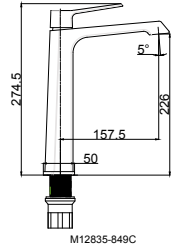

BT.SK6500GR

Stark Long Basin Faucet - Gun Grey

The length of the discharge end is 157 mm
The height of the discharge end is 226 mm
Long lasting 26 mm ceramic cartridge

Qty of Box: 8 Weight: 1,50 kg