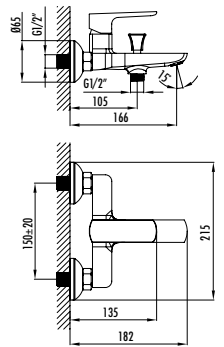

BT.SP2500

Slope Bath Shower Faucet

The length of the discharge end is 166 mm
Long lasting 25 mm ceramic cartridge
Locking diverter

Qty of Box: 6 Weight: 1,81kg