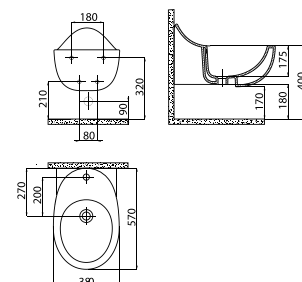

SET0027.014

FG321-11CB00E-0000
FG321-00CB00E-0000

Foglia Rim-Off Wall Hung Pan
Foglia Rim-Off Wall Hung Pan
Combined Bidet

KC2703.01.0000E

Foglia Duroplast Soft Closing
Seat & Cover - White

Qty of Pallet: Pan Set* 12 - Qty of Box: 1 Set - Set Weight: 32,4 kg

* This product packed with its' adaptable seat&cover.

* There is only hidden connection for the self cleaning pipe&internal mechanism.

SET0027.015

FG350-11CB00E-0000
FG350-00CB00E-0000

Foglia Rim-Off Back to Wall Pan
Foglia Rim-Off Back to Wall Pan
Combined Bidet

KC2703.01.0000E

Foglia Duroplast Soft Closing
Seat & Cover - White

Qty of Pallet: Pan Set* 25 - Qty of Box: 1 Set - Set Weight: 32,84 kg

* This product packed with its' adaptable seat&cover* There is only hidden connection for the self cleaning pipe&internal mechanism.

SET0027.018

FG500-00CB00E-0000
BT.FG3501
SF.SF198-1
SF.SF031

Foglia Back to Wall Bidet
Foglia Bidet Faucet
Bidet Siphon G11/4" Length 33 cm
Automatic Pop-up Waste with
Overflow

Qty of Pallet: Bidet Set* 18 - Qty of Box: 1 Set - Set Weight: 28,10 kg

*All set parts are packed together.

SET0027.017

FG510-00CB00E-0000
BT.FG3501
SF.SF198-1
SF.SF031

Foglia Wall Hung Bidet
Foglia Bidet Faucet
Bidet Siphon G11/4" Length 33 cm
Automatic Pop-up Waste with
Overflow

Qty of Pallet: Bidet Set* 18 - Qty of Box: 1 Set - Set Weight: 22,8 kg

*All set parts are packed together.