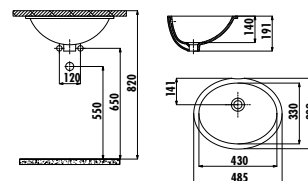

TOP COUNTER & UNDER COUNTER WASHBASIN

TP211

TP211-00CB00E-0000 Under Counter Washbasin
33x43 cm

Qty of Pallet: Washbasin 60 · Weight: Washbasin 6,88 kg

MA037

MA037-00CB00E-0000 Mare Under Counter Washbasin
38x38 cm

Qty of Pallet: Washbasin 40 · Weight: Washbasin 9,06 kg

S0037

S0037-00CB00E-0000 Solo Under Counter Washbasin
38x38 cm

Qty of Pallet: Washbasin 40 · Weight: Washbasin 10,05 kg

CS055

CS055-00CB00E-0000 Costa Top Counter Washbasin
43x55 cm

Qty of Pallet: Washbasin 30 · Weight: Washbasin 9,00 kg

B0045

B0045-00CB00E-0000 Bolla Top Counter Washbasin
Ø45 cm

Qty of Pallet: Washbasin 70 · Weight: Washbasin 5,2 kg

TP230

TP230-00CB00E-0000 Top Counter Washbasin
46x58 cm

Qty of Pallet: Washbasin 36 · Weight: Washbasin 9,49 kg

TP225

TP225-00CB00E-0000 Top Counter Washbasin
45x52 cm

Qty of Pallet: Washbasin 40 · Weight: Washbasin 9,33 kg