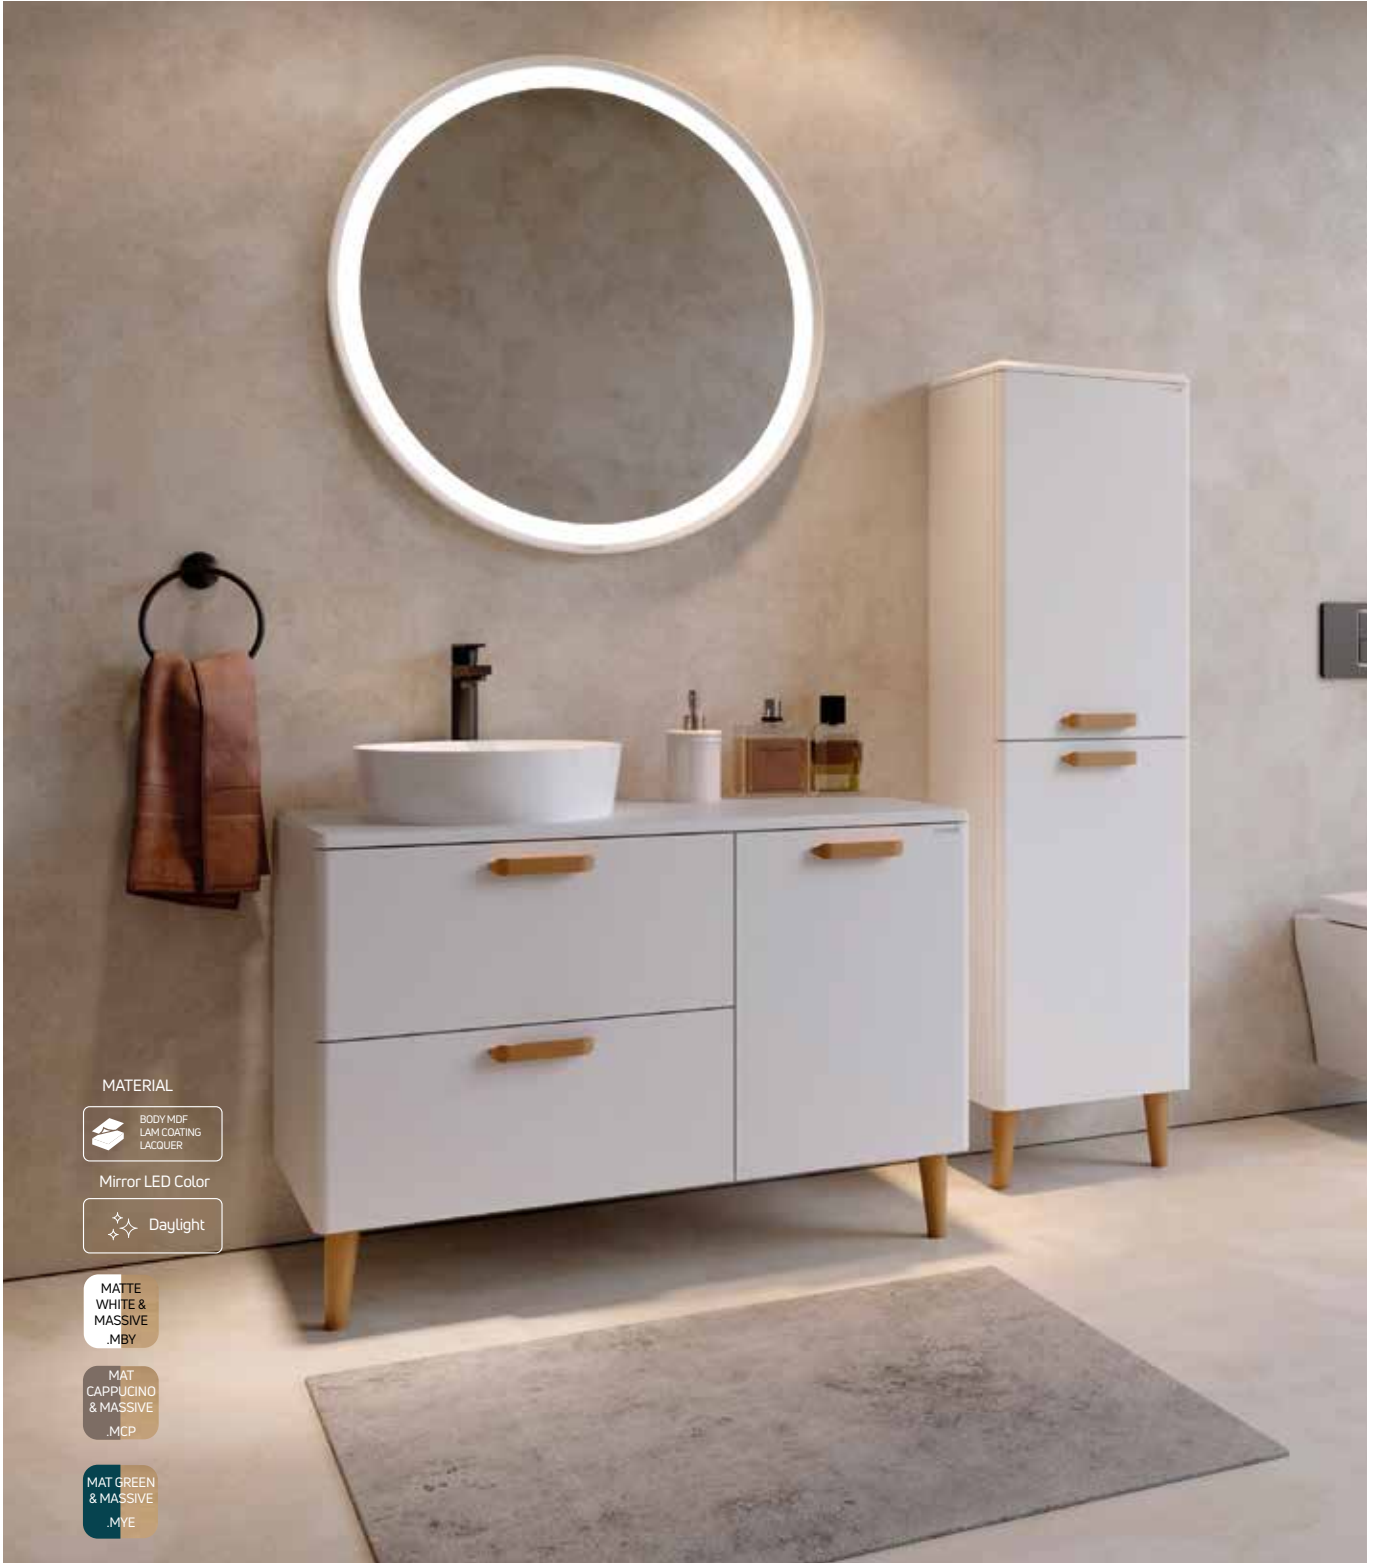

TR0080.01.ANM
TR4055.01.MSY

Truva Washbasin Unit 80 cm
Truva 55 cm LED Mirror

Adaptable Washbasin: UL060

PATARA

Vintage Trend in the Bathroom

With its extraordinary colors, matte texture, and design language, Patara creates a vintage atmosphere in your bathroom while offering functional features and storage space for a comfortable bathing experience.