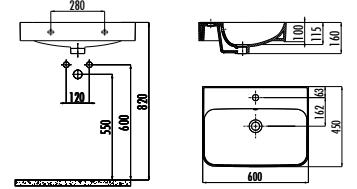

DAILY

DY060

DY060-00CB00E-0000 Daily Washbasin 60 cm

Qty of Pallet: Washbasin 30 - Weight: Laavabo 18,51 kg

VANITY WASHBASINS

PRIDE

PD060

PD060-00CB00E-0000 Pride Washbasin 60 cm

Qty of Pallet: Washbasin 150 - Weight: Washbasin 18,80 kg

ELMAS

TP027

TP027-00CB00E-0000 Elmas Washbasin 33x53 cm

Qty of Pallet: Washbasin 60 - Weight: Washbasin 11,92 kg

100 |

TP026

TP026-00CB00E-0000 Elmas Washbasin 30x50 cm

Qty of Pallet: Washbasin 60 - Weight: Washbasin 7,77 kg

creavit.com.tr

TP025

TP025-00CB00E-0000 Elmas Washbasin 25x45 cm

Qty of Pallet: Washbasin 150 - Weight: Washbasin 6,58 kg