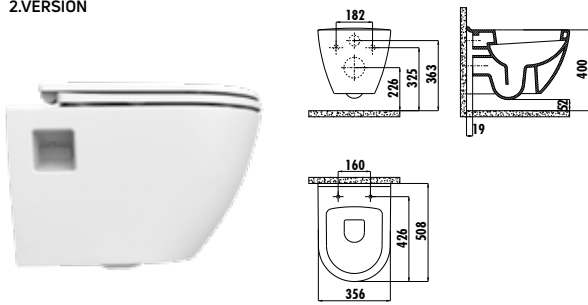

SINGLE PRODUCTS - WALL HUNG PANS

TERRA

TP325

- TP325-11CB00E-0000 Terra Wall Hung Pan
- TP325-00CB00E-0000 Terra Wall Hung Pan Combined Bidet
- TP325-51CB00E-0000* Terra Wall Hung Pan
- TP325-50CB00E-0000* Terra Wall Hung Pan Combined Bidet
- KC0103.03.0000E Amasra Ultima Duroplast Soft Closing Seat & Cover - White

TP325

- TP325-11KK00E-0000 Terra Wall Hung Pan - Coal Black
- TP325-00KK00E-0000 Terra Wall Hung Pan - Coal Black Combined Bidet
- TP325-51KK00E-0000* Terra Wall Hung Pan - Coal Black Combined Bidet
- TP325-50KK00E-0000* Terra Wall Hung Pan - Coal Black
- KC0903.01.2100E Duck Duroplast Soft Closing Seat & Cover - Coal Black

1.VERSION

2.VERSION

*START WITH TP325-5 CODED PRODUCTS ARE 2ND VERSIONS.

Due to the production technology, there is a small visual and weight difference between the two versions. (You can use the logistic weight table on last page for weight.)
Please indicate your preference at the order stage!

Decorated and colored products, are produced by the time given after order.

Qty of Pallet: Pan 24 · Qty of Box: Seat & Cover 10 · Weight: 1. Version Pan 22,56 kg · 2. Version Pan 24,30 kg · Seat & Cover 2,35 kg

TP329

- TP329-11CB00E-0000 Terra Rim-Off Wall Hung Pan
- TP329-00CB00E-0000 Terra Rim-Off Wall Hung Pan Combined Bidet
- KC0103.03.0000E Amasra Ultima Duroplast Soft Closing Seat & Cover - White

Qty of Pallet: Pan 24 · Qty of Box: Seat & Cover 10 · Weight: Pan 23,6 kg · Seat & Cover: 2,35 kg