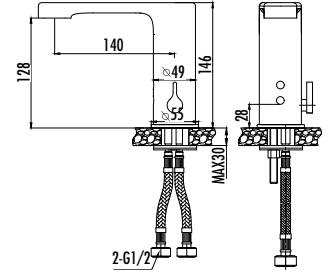

AUTOMATIC SENSOR FAUCETS

TECHNO-D

BT.ES2410

Hot and Cold Water Sensor Faucet AC/DC

220V AC+6V 4 pcs AAA alkaline battery
The length of the discharge end is 140 mm
The height of the discharge end is 128 mm

Be smart:
every drop
counts

Qty of Box: 8 Weight: 2,10kg

TECHNO-S

BT.ES2400

Sensor Faucet AC/DC

220V AC+6V 4 pcs AAA alkaline battery
The length of the discharge end is 140 mm
The height of the discharge end is 128 mm

Be smart:
every drop
counts

Qty of Box: 8 Weight: 1,91kg

TECHNO-XL

BT.ES6500

Sensor Long Faucet AC/DC

220V AC+6V 4 pcs AAA alkaline battery
The length of the discharge end is 170 mm
The height of the discharge end is 231 mm

Be smart:
every drop
counts

Qty of Box: 8 Weight: 3,45kg