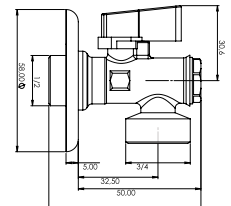

Qty of Box: 75 Weight: 0,17kg