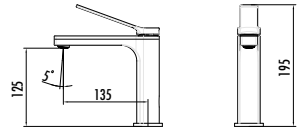

RITMO

BT.RT1500 - BT.RT1500GR

Ritmo Basin Faucet - Bright Chrome

Ritmo Basin Faucet - Gun Grey

The length of the discharge end is 135 mm

The height of the discharge end is 125 mm

Long lasting 35 mm ceramic cartridge

Qty of Box: 8 Weight: 1,20 kg

BT.RT6500 - BT.RT6500GR

Ritmo Long Basin Faucet

- Bright Chrome

Ritmo Long Basin Faucet - Gun Grey

The length of the discharge end is 195 mm

The height of the discharge end is 270 mm

Long lasting 35 mm ceramic cartridge

Qty of Box: 8 Weight: 1,60 kg

BT.RT1400 - BT.RT1400GR

Ritmo Concealed Basin Faucet

- Bright Chrome

Ritmo Concealed Basin Faucet

- Gun Grey

The length of the discharge end is 207 mm

Concealed Box

Long lasting 35 mm ceramic cartridge

Qty of Box: 8 Weight: 1,10 kg

BT.RT2500 - BT.RT2500GR

Ritmo Bath Shower Faucet

- Bright Chrome

Ritmo Bath Shower Faucet

- Gun Grey

The length of the discharge end is 200 mm

Long lasting 35 mm ceramic cartridge

Qty of Box: 8 Weight: 1,37 kg