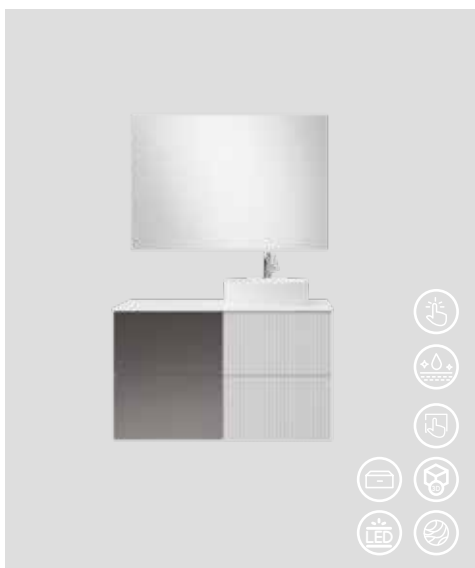

Adaptable Washbasin: NC045

DU0100.42

DU0100.42
DU4100.02

Duo Washbasin Unit 100 cm
Duo 100 cm LED Mirror

Adaptable Washbasin: NC045

DU2137.00

DU2137.00

Duo High Cabinet