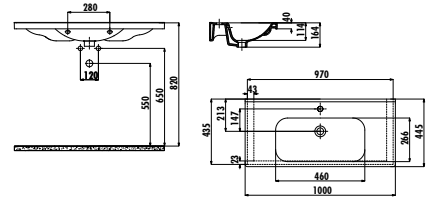

EK100

EK100-00CB00E-0000 Eksen Washbasin 100 cm