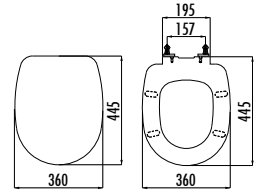

KC0703

KC0703.01.0000E

Cinar Duroplast Soft Closing Seat & Cover - White

Qty of Box: Seat & Cover 10 - Weight: Seat & Cover 2,85 kg

Cinar

KC0702

KC0702.01.0000E

Cinar Duroplast Seat & Cover with Metal Hinge - White

Qty of Box: Seat & Cover 10 - Weight: Seat & Cover 2,05 kg

KID