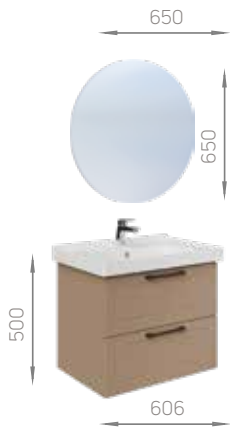

D20 SETS

DAFNE
 ANTHRACITE
 WHITE

LAKE WITH DRAWER

SET.D20.LD065.2CK.LK.YA