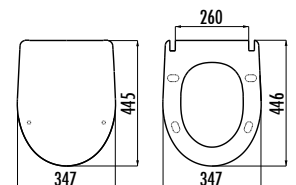

NESS

KC3403

KC3403.01.0000E

Ness Duroplast Soft Closing Seat & Cover - White

Qty of Box: Seat & Cover 10 · Weight: Seat & Cover 1,55 kg

DUROPLAST SEAT&COVERS

KC1603

KC1603.01.0000E