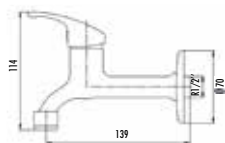

VALVES

MS.T210L

Mix Long Angle Valve 1/2"
- Bright Chrome

MS.T201L

Long Water Tap 1/2"
- Bright Chrome

MS.T302S

Short Water Tap 1/2"
- Bright Chrome

SF.H300

Bidet Spray Set

SF.H500

Bidet Spray Set (Brass)

SF.H707

SF.H707CR - Bidet Spray Set
- Bright Chrome

SF.H707GR - Bidet Spray Set
- Gun Grey

SF.H707SM - Bidet Spray Set
- Matt Black

Magnetic Hanging System
Spray Washing Head
Shelf - Angle Valve