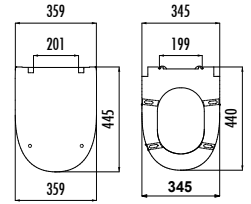

KC3103

KC3103.02.0300E

Pera Duroplast Soft Closing
Seat & Cover - White

KC3103.02.0300E

Pera Soft Closing Seat & Cover
- Gold Plated