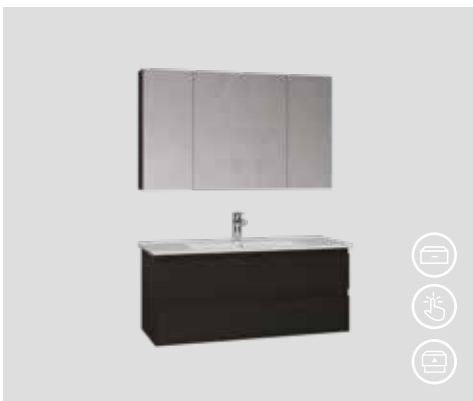

Adaptable Washbasin: NX242 / SU060-SU080-SU100-SU120

AD0120.10

- AD0120.10 Alinda Washbasin Unit - SU120
- AD1200.10 Alinda LED Mirror - Cabinet