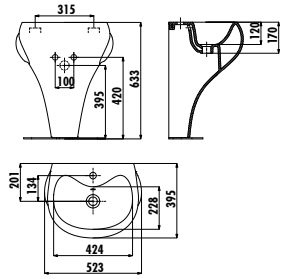

DC360

DC360-11CB00E-0000 Ducky Back to Wall Pan
DC360-00CB00E-0000 Ducky Back to Wall Pan Combined Bidet
DC400-00CB00E-0000 Ducky Cistern
IT5030.00 Ducky Dual Flushing Mechanism with Cable
KC1003.01.1200E Ducky Duroplast Soft Closing Seat & Cover - Yellow

Qty of Pallet: Pan 25 · Cistern 75 · Internal Mechanism 10 · Seat & Cover 10
Weight: Pan 23,03 kg · Cistern 8,61 kg · Internal Mechanism 0,68 kg · Seat & Cover 2,05 kg