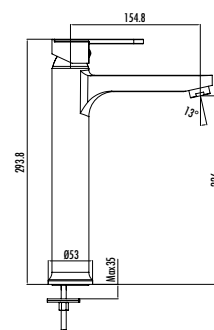

Qty of Box: 12 Weight: 1,57kg

BT.VG2840

Vega Bath Shower Faucet

The length of the discharge end is 151,5 mm
 Upper set connecting "G1/2"
 Automatic locked diverter
 Long lasting 35 mm ceramic cartridge
 (Raised with feet)