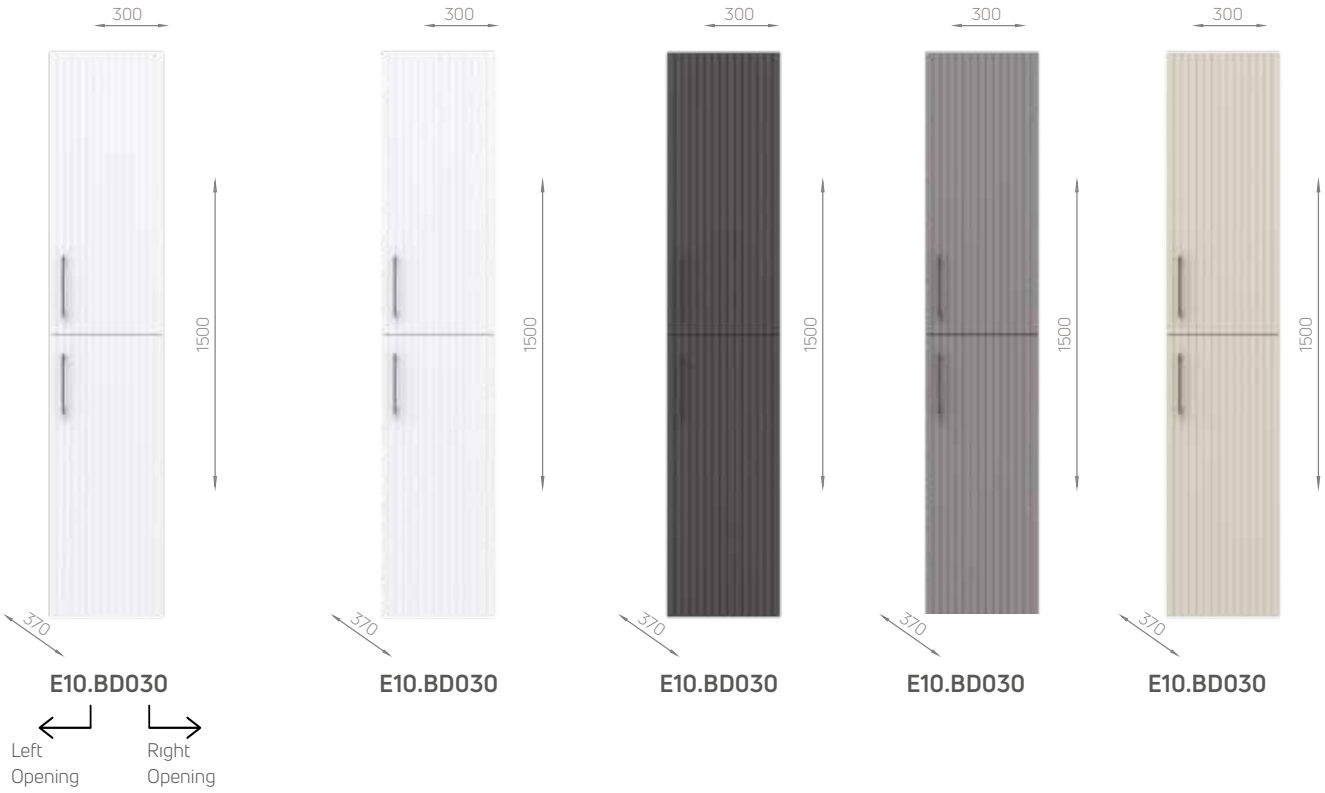

HIGH CABINETS / BODY MELAMINE DOOR LAKE

With right and left opening cover options