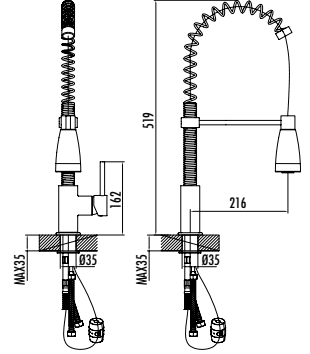

INDUSTRIAL KITCHEN FAUCET

BT.MF9910L

Spiral Kitchen Faucet

The length of the discharge end is 216 mm
The height of the discharge end is 160 mm
Functional hand shower & stainless spiral
Long lasting 35 mm ceramic cartridge
Swing pipe

Qty of Box: 4 Weight: 3,55kg

BT.MF8555

Kitchen Faucet 2 Functions (Spiral)

The length of the discharge end is 233,5 mm
The height of the discharge end is 319 mm
Long lasting 35 mm ceramic cartridge

Qty of Box: 14 Weight: 2,21kg