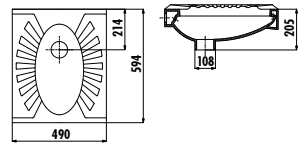

TP590

TP590-00CB00E-0000 Omega Closed Rim 50x60 cm Squatting Pan

Qty of Pallet: Squatting Pan 28 · Weight: Squatting Pan 19,31 kg