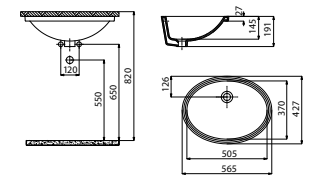

TOP COUNTER & UNDER COUNTER WASHBASIN

NEW

TP760

TP760-00CB00E-0000 Under Counter Washbasin
38x60 cm

Qty of Pallet: 24 · Weight: Washbasin 13,00 kg

TP730

TP730-00CB00E-0000 Under Counter Washbasin
30x50 cm

Qty of Pallet: Washbasin 50 · Weight: Washbasin 11,82 kg

TP738

TP738-00CB00E-0000 Under Counter Washbasin
38x51 cm

Qty of Pallet: Washbasin 40 · Weight: Washbasin 11,69 kg

TP205

TP205-00CB00E-0000 Under Counter Washbasin
40x52 cm

Qty of Pallet: Washbasin 36 · Weight: Washbasin 10,41 kg

TP216

TP216-00CB00E-0000 Under Counter Washbasin
37x51 cm

Qty of Pallet: Washbasin 40 · Weight: Washbasin 9,00 kg

TP214

TP214-00CB00E-0000 Under Counter Washbasin
37x47 cm

Qty of Pallet: Washbasin 40 · Weight: Washbasin 7,64 kg