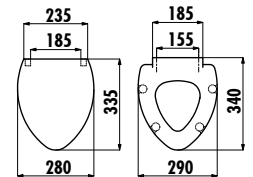

Kid Duroplast Seat & Cover with Metal Hinge - White

Qty of Box: Seat & Cover 10 - Weight: Seat & Cover 1,55 kg

KC0802

KC0802.01.1000E

Kid Duroplast Seat & Cover with Metal Hinge - White & Decorated

Qty of Box: Seat & Cover 10 - Weight: Seat & Cover 2,35 - 2,05 kg