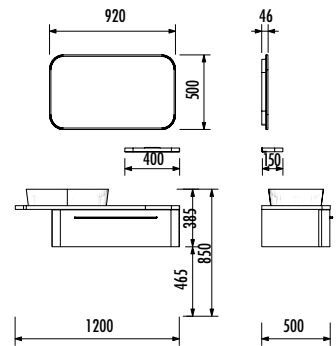

AL0120.01

AL0120.01
AL4001.01

Angel Washbasin Unit 120 cm
Angel LED Mirror