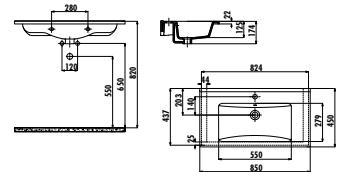

Qty of Pallet: Washbasin 24 · Weight: Washbasin 20,76 kg