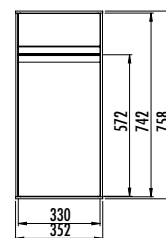

The images of accessories, such as handles, are for representation purposes and may vary.
During installation, the product's dimensions should be measured if precision is required.