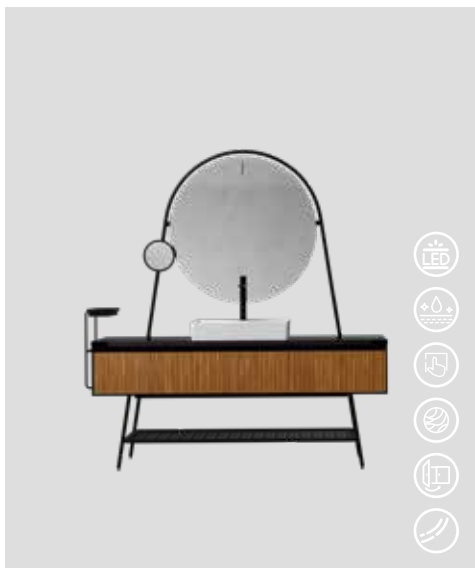

HRZ.LD0180.SYM

HRZ.LD0180.SYM
HRZ.YA100.SYM

Horizon Washbasin Unit 180 cm
Horizon Yuvarlak LED Mirror 100 cm - Metal

HRZ.BD060.SYM

HRZ.BD060.SYM

Horizon High Cabinet 60 cm - Black Massive

OBI

MATERIAL