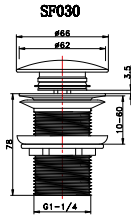

SF.SF030G

Automatic Pop-up Waste without Overflow Gold

Qty of Box: 50 Weight: 0,33kg