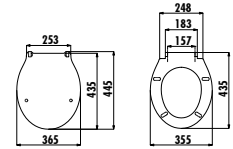

THERMOPLAST SEAT & COVERS

KC0001

KC0001.01.0000E

Basic Thermoplast Seat & Cover with Plastic Hinge - White

Qty of Box: Seat & Cover 10 · Weight: Seat & Cover 1,22 kg

KC0703

KC0703.03.0000E

Cinar Thermoplast Soft Closing Seat & Cover - White

Qty of Box: Seat & Cover 10 · Weight: Seat & Cover 2,02 kg

KC0903

KC0903.03.0000E

Duck Thermoplast Soft Closing Seat & Cover

Qty of Box: Seat & Cover 10 · Weight: Seat & Cover 1,634 kg

KC1103

KC1103.03.0000E

Elegant Thermoplast Soft Closing Seat & Cover - White

Qty of Box: 10 Pcs · Qty of Pallet: 200 Pcs

KC1603

KC1603.03.0000E

Lara Thermoplast Soft Closing Seat & Cover - White

Qty of Box: Seat & Cover 10 · Weight: Seat & Cover 2 kg