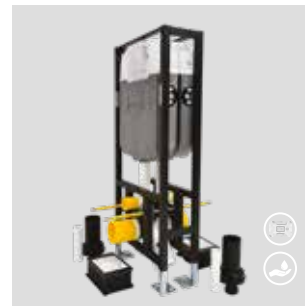

FGR6005 - FGR7005

Quick Installation To Front As Back To Back

FGR6005 - Concealed Cistern with Sensor (Electrical) for Wall Hung Pans 3-6 L

FGR7005 - Concealed Cistern with Sensor (Battery) for Wall Hung Pans 3-6 L

Weight: FGR6005 31,24 kg · FGR7005 30,82 kg