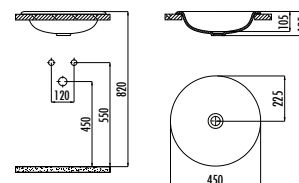

TOP COUNTER & UNDER COUNTER WASHBASIN

TP211

TP211-00CB00E-0000 Under Counter Washbasin
33x43 cm

Qty of Pallet: Washbasin 60 · Weight: Washbasin 6,88 kg

MA037

MA037-00CB00E-0000 Mare Under Counter Washbasin
38x38 cm

Qty of Pallet: Washbasin 40 · Weight: Washbasin 9,06 kg

S0037

S0037-00CB00E-0000 Solo Under Counter Washbasin
38x38 cm

Qty of Pallet: Washbasin 40 · Weight: Washbasin 10,05 kg

CS055

CS055-00CB00E-0000 Costa Top Counter Washbasin
43x55 cm

Qty of Pallet: Washbasin 30 · Weight: Washbasin 9,00 kg

B0045

B0045-00CB00E-0000 Bolla Top Counter Washbasin
Ø45 cm

Qty of Pallet: Washbasin 70 · Weight: Washbasin 5,2 kg

TP230

TP230-00CB00E-0000 Top Counter Washbasin
46x58 cm

Qty of Pallet: Washbasin 36 · Weight: Washbasin 9,49 kg

TP225

TP225-00CB00E-0000 Top Counter Washbasin
45x52 cm

Qty of Pallet: Washbasin 40 · Weight: Washbasin 9,33 kg