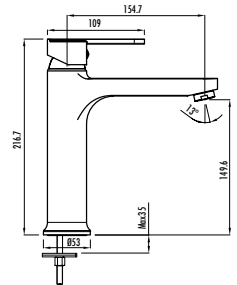

BT.VG1500

Vega Single Water Inlet Basin Faucet

The length of the discharge end is 102,2 mm

The height of the discharge end is 89,4 mm

Long lasting 25 mm ceramic cartridge

Single water inlet

Qty of Box: 20 Weight: 1,31kg