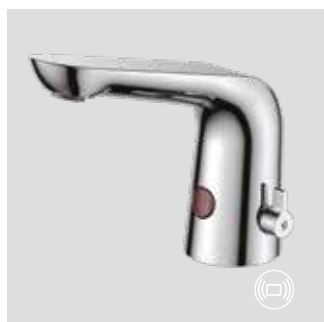

BT.ES2570 Page 331