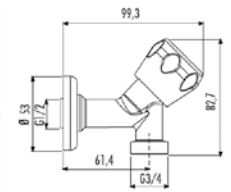

Qty of Box: 50 Weight: 0,33kg