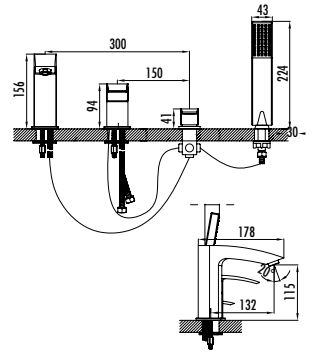

BATHTUB FAUCET

BT.VL2990

Bathtub Faucet

- The length of the discharge end is 132 mm
- The height of the discharge end is 115 mm
- 4 hole operated bathtub faucet
- 150 cm double closely-united shower spiral
- Single function hand shower
- Manuel diverter
- Long lasting ceramic cartridge

Qty of Box: 4 Weight: 4,71kg

Hot & Cold

balance in the bathroom

Thermostatic Faucet

The Creavit Thermostatic Faucet, with its ability to stabilize water temperature, eliminates the hassle of showering while adding comfort to bathrooms with its many functional features.

THERMOSTATIC BATH SHOWER FAUCET

Be smart:
every drop counts

BT.TS2505

Termostatik Bath Shower Faucet

- The length of the discharge end is 83 mm
- Anchoring diverter
- Heat scanting ceramic quarter turn brass cartridge
- 20 °C - 50 °C control range
- Buttoned system to protect against over temperature
- Water pressure between hot&cold water is max. 2 bar

Qty of Box: 8 Weight: 2,82kg