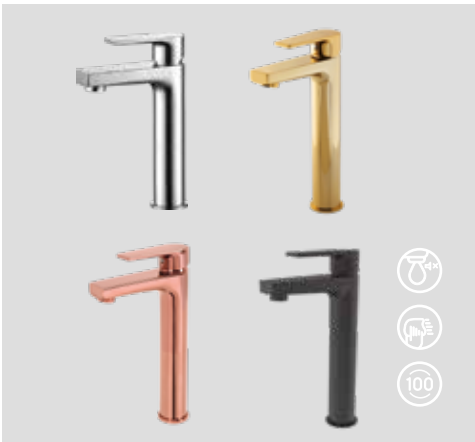

BT.SR6500

BT.SR6500 Sharp Long Basin Faucet - Bright Chrome

BT.SR6500G Sharp Long Basin Faucet - Gold

BT.SR6500C Sharp Long Basin Faucet - Rose Gold

BT.SR6500S Sharp Long Basin Faucet - Black

The length of the discharge end is 110,5 mm

The height of the discharge end is 207,6 mm

Long lasting 35mm ceramic cartridge

Qty of Box: Bright Chrome 8 Colored 10 - Weight: Bright Chrome 1,69kg Colored 17 kg