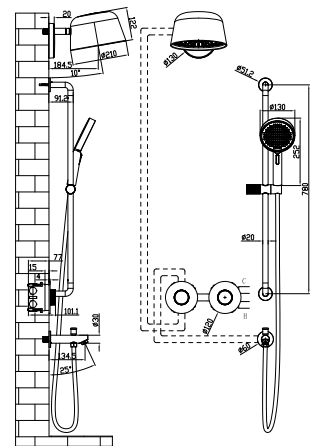

There is anti-water block feature in hand and head shower.