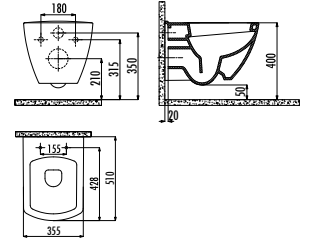

SINGLE PRODUCTS - WALL HUNG PANS

TETRA

TP326

TP326-11CB00E-0000
TP326-00CB00E-0000

Tetra Wall Hung Pan
Tetra Wall Hung Pan
Combined Bidet

KC1603.01.0000E

Lara Duroplast Soft Closing
Seat & Cover - White

Qty of Pallet: Pan 24 · Qty of Box: Seat & Cover 10
Weight: Pan 27,94 kg Seat & Cover 2,32 kg