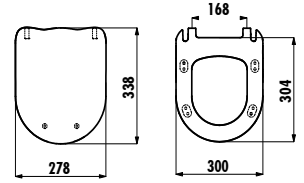

DUROPLAST SEAT & COVERS

KC1003

KC1003.01.1200E

Ducky Soft Closing Seat & Cover
- Yellow

KC1003.01.1700E

Ducky Soft Closing Seat & Cover
- Blue

DUCKY

Qty of Box: Seat & Cover 10 · Weight: Seat & Cover 2.05 kg

KC3103

KC3103.02.0300E

Pera Duroplast Soft Closing
Seat & Cover - White

KC3103.02.0300E

Pera Soft Closing Seat & Cover
- Gold Plated

Qty of Box: Seat & Cover 10 · Weight: Seat & Cover 2.05 kg