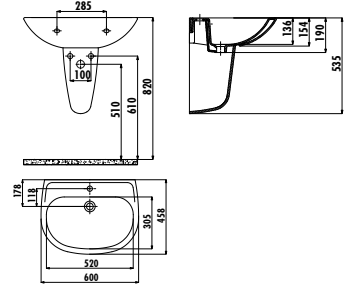

SD060

SD060-00CB00E-0000

Sedef Washbasin 60 cm

SD260-00CB00E-0000

Sedef Half Pedestal

Qty of Pallet: Washbasin + Pedestal 15 Qty of Box: 1 Set (Please refer to the logistics table on the last page) Weight: Washbasin 17,88 kg · Half Pedestal 7,19 kg