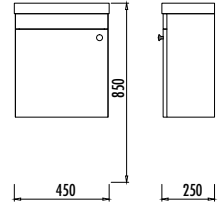

EM0045.01.BB

EM0045.01.BB

Elmas Washbasin Unit White

Adaptable Washbasin: TP025

EM0045.01.BS

EM0045.01.BS

Elmas Mirror & Shelf 45 cm Black

Adaptable Washbasin: TP025

EM0045.01.BL

EM0045.01.BL

Elmas Washbasin Unit Belly

Adaptable Washbasin: TP025

EM1045.01

EM1045.01

Elmas Mirror & Shelf 45 cm

Montaj sürecinde kesin ölçü gerektiğinde ürün üzerinden alınan birbir ölçüler kullanılmalıdır.

The images of accessories, such as handles, are for representation purposes and may vary.
During installation, the product's dimensions should be measured if precision is required.