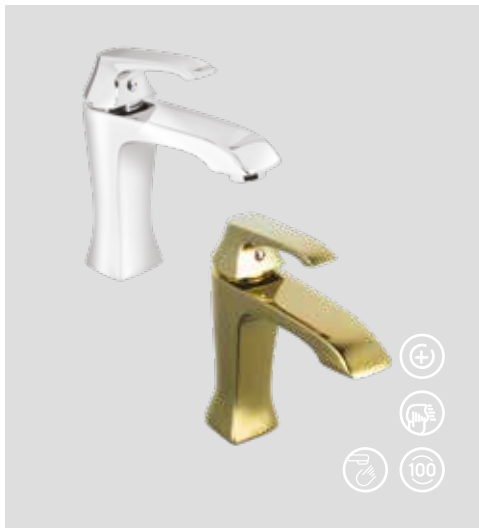

BTU.AG1500 - BT.AG1500G

Avangart Basin Faucet - Bright Chrome

Avangart Basin Faucet - Gold

The length of the discharge end is 123,6 mm

The height of the discharge end is 113,7 mm

Long lasting 35 mm ceramic cartridge
(Raised with feet)