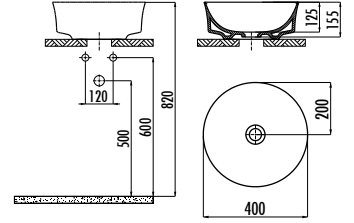

FIORE

F1140

F1140-00CB00E-0000

Fiore Top Counter Washbasin Ø40 cm

Qty of Pallet: 90 Weight: Washbasin 766 kg

Decorated and colored products, are produced by the time given after order.

During installation, the product's dimensions should be measured if precision is required.