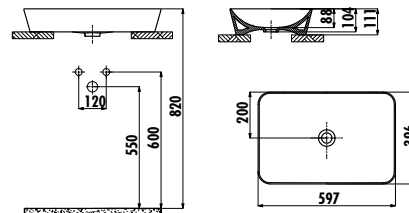

Qty of Pallet: Washbasin 70 - Weight: Washbasin 12,85 kg
Decorated and colored products, are produced by the time given after order