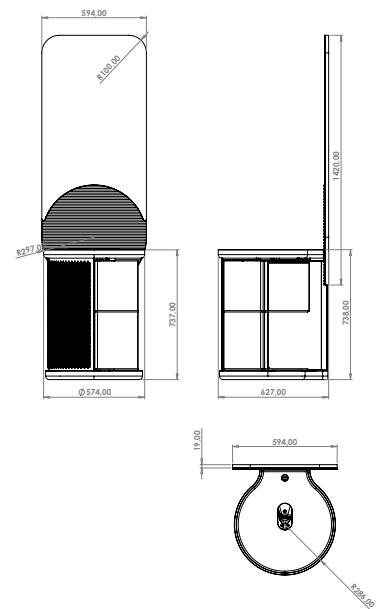

The images of accessories, such as handles, are for representation purposes and may vary.
During installation, the product's dimensions should be measured if precision is required.