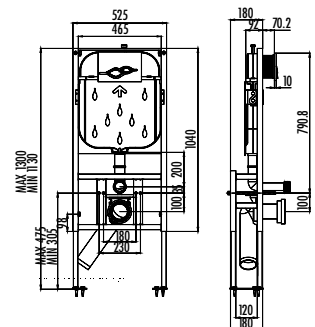

Weight: 20,99 kg

h (height) indicates the drift axis from the completed floor and it is approximately 320mm. However the absolute measurement should be adjusted in accordance with the drift of the closet to be used.