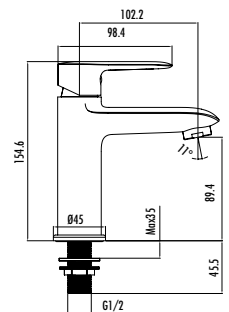

MEDICAL

BT.HM1105

Medical Doctor Basin Faucet

Long lasting 40 mm ceramic cartridge
For easy control long and ergonomic handle

Flowrate is 8l/min

Working pressure is 3-4 bar

Qty of Box: 12 Weight: 1,55kg

VEGA

BT.VG1840

Vega Basin Faucet

The length of the discharge end is 115,7 mm

The height of the discharge end is 92,7 mm

Long lasting 35 mm ceramic cartridge
(Raised with feet)

Qty of Box: 12 Weight: 1,35kg

BT.VG1841

Vega Medium Length Basin Faucet

The length of the discharge end is 154,7 mm

The height of the discharge end is 149 mm

Long lasting 35 mm ceramic cartridge
(Raised with feet)

Qty of Box: 12 Weight: 1,35kg

BT.VG1500

Vega Single Water Inlet Basin Faucet

The length of the discharge end is 102,2 mm

The height of the discharge end is 89,4 mm

Long lasting 25 mm ceramic cartridge

Single water inlet

Qty of Box: 20 Weight: 1,31kg