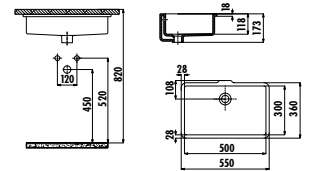

TOP COUNTER & UNDER COUNTER WASHBASIN

NEW

TP760

TP760-00CB00E-0000 Under Counter Washbasin
38x60 cm

Qty of Pallet: 24 · Weight: Washbasin 13,00 kg

TP730

TP730-00CB00E-0000 Under Counter Washbasin
30x50 cm

Qty of Pallet: Washbasin 50 · Weight: Washbasin 11,82 kg

TP738

TP738-00CB00E-0000 Under Counter Washbasin
38x51 cm

Qty of Pallet: Washbasin 40 · Weight: Washbasin 11,69 kg

TP205

TP205-00CB00E-0000 Under Counter Washbasin
40x52 cm

Qty of Pallet: Washbasin 36 · Weight: Washbasin 10,41 kg

TP216

TP216-00CB00E-0000 Under Counter Washbasin
37x51 cm

Qty of Pallet: Washbasin 40 · Weight: Washbasin 9,00 kg

TP214

TP214-00CB00E-0000 Under Counter Washbasin
37x47 cm

Qty of Pallet: Washbasin 40 · Weight: Washbasin 7,64 kg