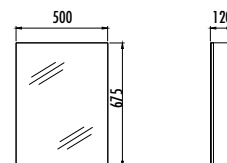

FT0053.01.BB

FT0053.01.BB

Forest Washbasin Unit White

Adaptable Washbasin: TP026

FT0053.01.BBK

FT0053.01.BBK

Forest Washbasin Unit Copper

Adaptable Washbasin: TP026

FT0053.01.BBR

FT0053.01.BBR

Forest Washbasin Unit Baroque

Adaptable Washbasin: TP026

FT1050.01

FT1050.01

Forest Mirror Cabinet