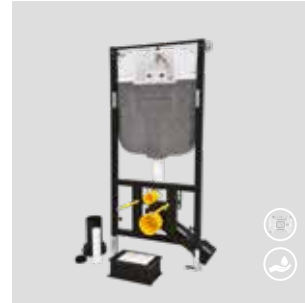

NEW

FGR6002 - FGR7002

(New) Wall Front Concealed Cistern with Sensor

FGR6002 - (Electrical) for Wall Hung Pans 3-6 L

FGR7002 - (Battery) for Wall Hung Pans 3-6 L

Weight: FGR6002 9,23 kg · FGR7002 8,81 kg

FGR6003 - FGR7003