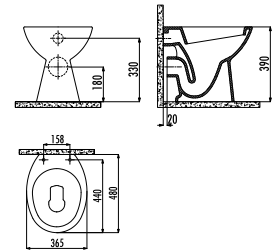

TP330

TP330-11CB00E-0000
TP330-00CB00E-0000
KC0702.01.0000E

Open Rim P-Trap Pan
Open Rim P-Trap Pan Combined Bidet
Cinar Duroplast Seat & Cover
with Metal Hinge - White