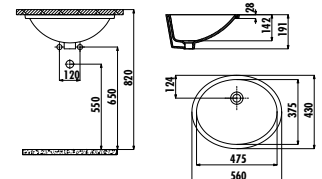

Qty of Pallet: Washbasin 40 · Weight: Washbasin 7,64 kg