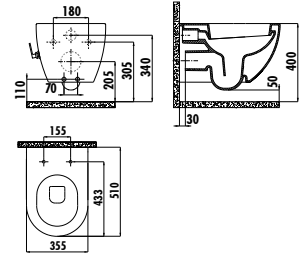

FE320

FE320-11CB00E-0000 Free Wall Hung Pan

FE320-00CB00E-0000 Free Wall Hung Pan Combined Bidet

KC0903.02.0000E Duck Duroplast Soft Closing Seat & Cover - White

FE320-11MB00E-0000 Free Wall Hung Pan Pearl Matt White

FE320-00MB00E-0000 Free Wall Hung Pan Combined Bidet Pearl Matt White

KC0903.01.0100E Duck Duroplast Soft Closing Seat & Cover - Pearl Matt White

FE320-11KB00E-0000 Free Wall Hung Pan Coal Black

FE320-00KB00E-0000 Free Wall Hung Pan Combined Bidet Coal Black

KC0903.01.2100E Duck Duroplast Soft Closing Seat & Cover Coal Black