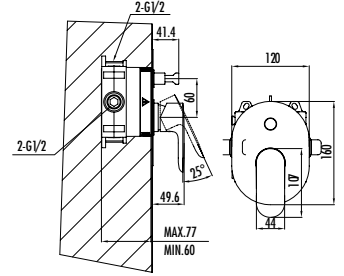

BT.DSU2001 - BT.DSU2001S

Concealed Shower Faucet 2 Ways Surface
Mounted Oval

Concealed Shower Faucet 2 Ways Surface
Mounted Oval - Black

2 Ways (Surface Mounted)

It is just given together surface mounted parts.

Qty of Box: 20 Weight: 0,62 kg