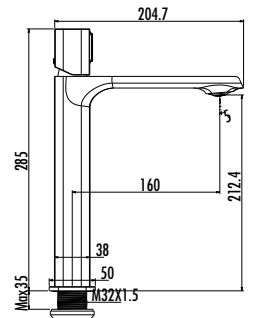

Qty of Box: 8 Weight: 1,47 kg

BT.AL2500 - BT.AL2500S

Alfa Bath Shower Faucet - Bright Chrome

Alfa Bath Shower Faucet - Black

The length of the discharge end is 185 mm

Long lasting 28 mm ceramic cartridge

Qty of Box: 8 Weight: 1,37 kg