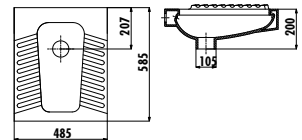

Qty of Pallet: Squatting Pan 32 · Weight: Squatting Pan 19,03 kg