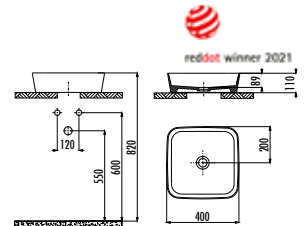

Qty of Pallet: 52 · Weight: Washbasin 16,24 kg

LP040

LP040-00CB00E-0000 Loop Square Bowl Washbasin 40 cm

Qty of Pallet: 90 · Weight: Washbasin 8,32 kg

LP040

LP040-00CB00E-SK00 Loop Square Bowl Washbasin 40 cm Seljuk Relief