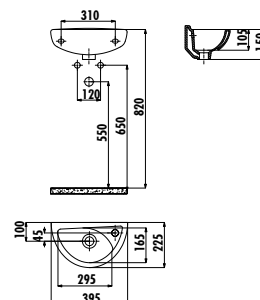

TP135

TP135-00CB00E-0000 Oval Washbasin 29x35 cm
SD270-00CB00E-0000 Sedef Short Half Pedestal

Qty of Pallet: Washbasin 36 · Half Pedestal 75
Weight: Washbasin 7,79 kg · Half Pedestal 3,55 kg

TP040

TP040-00CB00E-0000 Oval Washbasin 23x39 cm