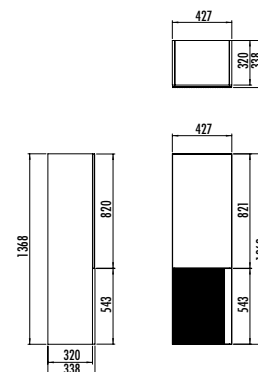

DU0120.42

DU0120.42
DU4120.02

Duo Washbasin Unit 120 cm
Duo 120 cm LED Mirror

Adaptable Washbasin: NC045

DU0100.42

DU0100.42
DU4100.02

Duo Washbasin Unit 100 cm
Duo 100 cm LED Mirror

Adaptable Washbasin: NC045

DU2137.00

DU2137.00

Duo High Cabinet

| 177 |