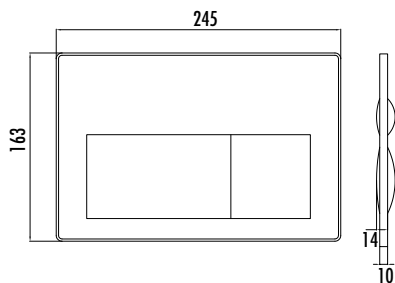

GP8003.00

Matt Chrome Plated Control Panel

Qty of Box: 10 - Weight: 0,47 kg

GP8004.00

Bright Chrome Plated Control Panel

Qty of Box: 10 - Weight: 0,47 kg

TERRA CONTROL PANELS

GP9001.00