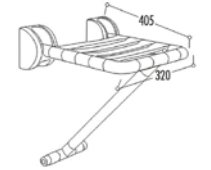

TB413

TB413 Folding Seat

Antibacterial Nylon Coating
Qty of Box: 4 · Weight: 6,15 kg