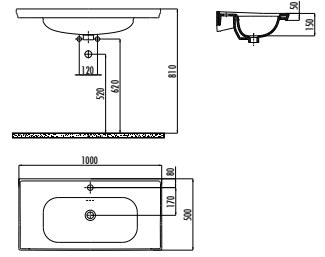

VANITY WASHBASINS

ANTIK SERIES

NEW

AN101

AN101-00CB00E-0000

Antik Washbasin 100 cm

Qty of Pallet: 20 Weight: Washbasin 26,76 kg

AN100

AN100-00CB00E-0000

Antik Washbasin 100 cm

Qty of Pallet: Washbasin 20 · Weight: Washbasin 29,56 kg

AN080

AN080-00CB00E-0000

Antik Washbasin 80 cm

Qty of Pallet: Washbasin 20 · Weight: Washbasin 25,13 kg

DROP SERIES

DP120

DP120-00CB00E-0000

Drop Washbasin 120 cm

Qty of Pallet: Washbasin 20 · Weight: Washbasin 29,60 kg