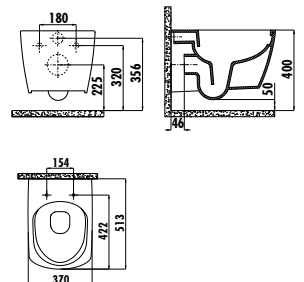

EG321

EG321-11CB00E-0000

Elegant Rim-Off Wall Hung Pan

EG321-00CB00E-0000

Elegant Rim-Off Wall Hung Pan
Combined Bidet

KC1103.01.0000E

Elegant Duroplast Soft Closing
Seat & Cover - White

Qty of Pallet: Pan 24 · Qty of Box: Seat & Cover 10 ·
Weight: Pan 27,71 kg · Seat & Cover 2,44 kg

There is only hidden connection for the self cleaning pipe&internal mechanism