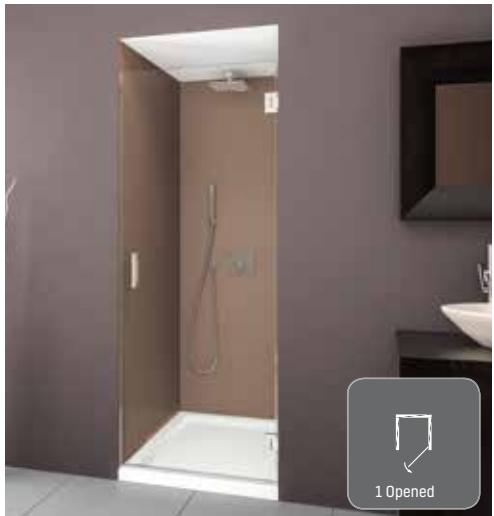

SANTO 150

General Features

- **Tempered Glass Thickness** : 6 mm / 8 mm
- **Glass Colors** : Transparent
- **Sandblasting Glass Patterns** : Line - Floor - Mystic - Ocean
- **Color Profile** : Shiny Silver, Gold, Mocha, Black
- **Shower Cabin Height** : 200 cm

OVER SHOWER TRAY / FRONTAGE

Product Code	Size (cm)	Door Entry (Distance /cm)
DK.SA00.0033	51 - 60	57
DK.SA00.0034	61 - 70	67
DK.SA00.0035	71 - 80	77
DK.SA00.0036	81 - 90	87