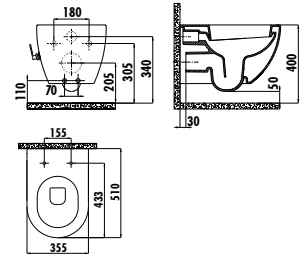

FREE

FE322

- **FE322-34CB00E-0001** Free Rim-Off Wall Hung Pan Combined Bidet with Integrated Bidet Faucet (Cold)
- **FE322-34CB00E-0002** Free Rim-Off Wall Hung Pan With Integrated Bidet Faucet (Hot + Cold)
- **KC0903.02.0000E** Duck Duroplast Soft Closing Seat & Cover - White

Qty of Pallet: Pan 24 · Qty of Box: Seat & Cover 10 Weight: Pan 29,09 kg · Seat & Cover 2,55 kg
There is only hidden connection for the self cleaning pipe&internal mechanism

FE322

- **FE322-11CB00E-0000** Free Rim-Off Wall Hung Pan
- **FE322-00CB00E-0000** Free Rim-Off Wall Hung Pan Combined Bidet
- **KC0903.02.0000E** Duroplast Soft Closing Seat & Cover - White

Qty of Pallet: Pan 24 · Qty of Box: Seat & Cover 10 Weight: Pan 24,68 kg · Seat & Cover 2,55 kg
* There is only hidden connection for the self cleaning pipe&internal mechanism. Not suitable for side connection.

- **FE322-11MB00E-0000** Free Rim-Off Wall Hung Pan - Pearl Matt White
- **FE322-00MB00E-0000** Free Rim-Off Wall Hung Pan Combined Bidet - Pearl Matt White
- **KC0903.01.0100E** Duck Duroplast Soft Closing Seat & Cover Matt White

- **FE322-11KB00E-0000** Free Rim-Off Wall Hung Pan - Coal Black
- **FE322-00KB00E-0000** Free Rim-Off Wall Hung Pan Combined Bidet - Coal Black
- **KC0903.01.2100E** Duck Soft Closing Seat & Cover Coal Black

NEW

- **FE322-11AM00E-0000** Free Rim-Off Wall Hung Pan - Matt Anthracite
- **FE322-00AM00E-0000** Free Rim-Off Wall Hung Pan Combined Bidet - Matt Anthracite
- **KC0903.01.0400E** Duck Soft Closing Seat & Cover - Matt Anthracite

- **FE322-11CM00E-0000** Free Rim-Off Wall Hung Pan - Matt Cappuccino
- **FE322-00CM00E-0000** Free Rim-Off Wall Hung Pan Combined Bidet - Matt Cappuccino
- **KC0903.01.0800E** Duck Soft Closing Seat & Cover - Matt Cappuccino