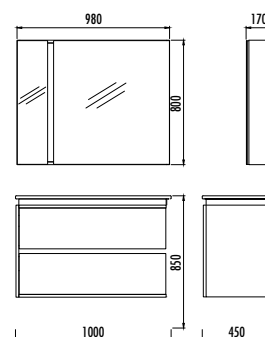

VE0100.00.VV

VE0100.00.VV
VE1100.00.VV

Verti Washbasin Unit with
Drawer 100 cm
Verti Mirror Cabinet 100 cm