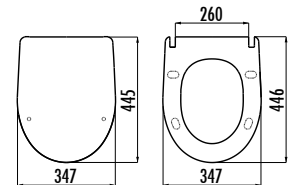

NESS

KC3403

KC3403.01.0000E

Ness Duroplast Soft Closing Seat & Cover - White

Qty of Box: Seat & Cover 10 · Weight: Seat & Cover 1,55 kg