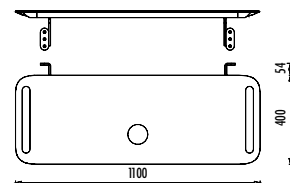

Adaptable Washbasin FG145 / FG180 Note: Alternatively, the FG180 foglia washbasin can also be preferred with the Foglia washbasin counter.