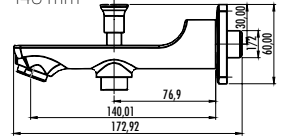

Bright Chrome
Matt Black

The length of discharge end is 32 mm

Rosette is included.
Qty of Box: 50 Weight: 1,20 kg

BT.A07

Concealed Shower Spout Square

The length of discharge end is 140 mm

Rosette is included.
Qty of Box: 50 Weight: 0,93 kg