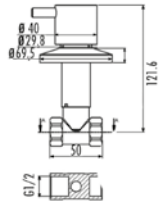

creavit.com.tr

MS.AC25L

Stop Valve 3/4" - 3/4" PPRC

Qty of Box: 36 Weight: 0,46kg
*25" tesisat borusuna uyumludur.

MS.AC90L

Stop Valve 1/2" -1/2" (Bright Chrome)

Qty of Box: 50 Weight: 0,53kg

MS.AC100M