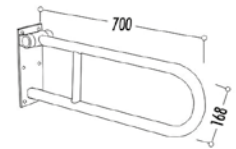

SPECIAL SOLUTIONS - HANDICAP BATHROOM

BD060

BD060-00CB00E-0000 Handicapped Washbasin
60 cm

Qty of Pallet: Washbasin 30 · Weight: Washbasin 19,51 kg

TB100

TB100 Grab Bar (Fixed)

AISI 304 Stainless Steel
Qty of Box: 10 · Weight: 2,35 kg

TB110

TB110 Grab Bar (Moving)
(Washbasin & Pan)

AISI 304 Stainless Steel
Qty of Box: 10 · Weight: 2,59 kg

TB302

TB302 Grab Bar (Moving)

AISI 304 Stainless Steel
Qty of Box: 10 · Weight: 2,83 kg

TB301

TB301 Washbasin Grab Bar

AISI 304 Stainless Steel
Qty of Box: 6 · Weight: 7,41 kg

TB303

TB303 Grab Bar (Fixed) 90°

AISI 304 Stainless Steel
Qty of Box: 10 · Weight: 2,81 kg