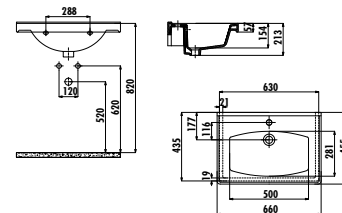

Qty of Pallet: Washbasin 20 · Weight: Washbasin 1711 kg