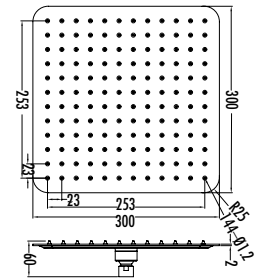

Qty of Box: 10 Weight: 1,67 kg