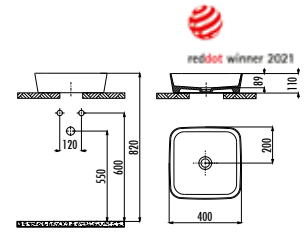

LP170

LP170-00CB00E-0000 Loop Oval Bowl Washbasin 40x70 cm

Qty of Pallet: 36 · Weight: Washbasin 12,19 kg