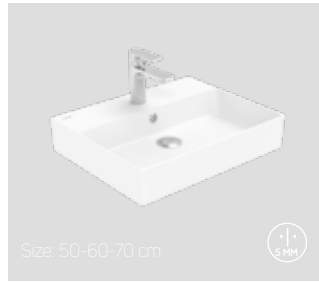

Page 97

VOLGA