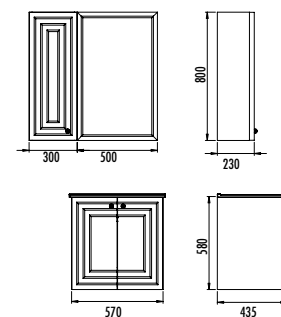

KY0060.01

- KY0060.01 Kayra Washbasin Unit 60 cm
- KY4001.01 Kayra LED Mirror
- KY1030.01 Mirror Side Cabinet