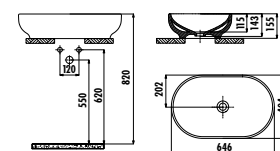

Qty of Pallet: Washbasin 30 - Weight: Washbasin 15,15 kg

Decorated and colored products, are produced by the time given after order.

During installation, the product's dimensions should be measured if precision is required.