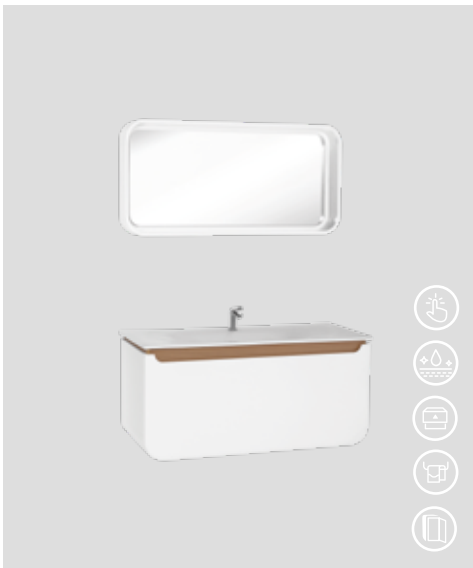

Secondary color

NATURAL OAK

Washbasin Unit & Mirror High Cabinet Cover

MATT WHITE

Soft Lines, Functional Volume

With its spacious design that brings order to bathrooms, Pion achieves a unique harmony with decor through its distinguished colors...