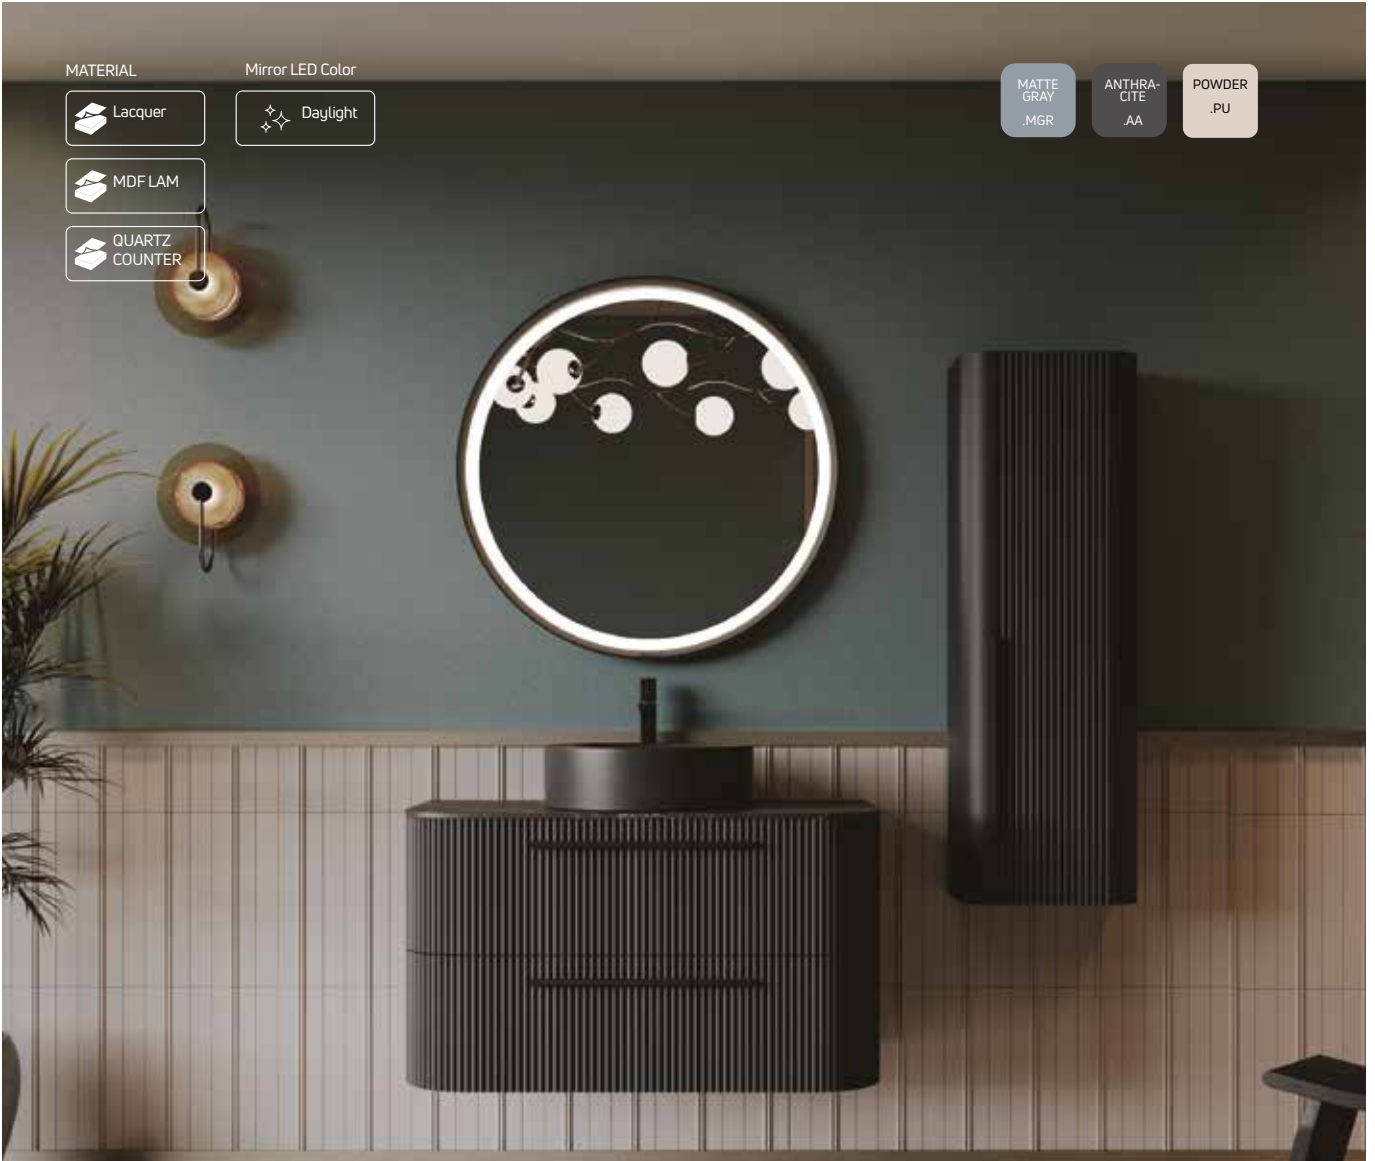

RAYAS

MATERIAL

Lacquer

MDF LAM

QUARTZ COUNTER

Mirror LED Color

Daylight

MATTE GRAY .MGR

ANTHRACITE .AA

POWDER .PU