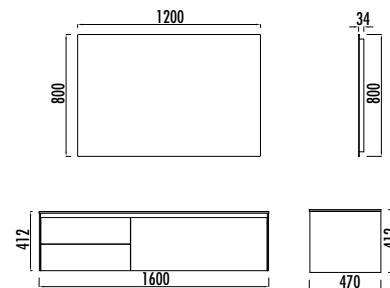

FA0120.42

FA0120.42 Flat Washbasin Unit
FA4120.02 Flat 120 cm LED Mirror

FA0160.01

FA0160.01 Flat Washbasin Unit
FA4120.02 Flat 120 cm LED Mirror

FA2162.01

FA2162.01 Flat High Cabinet

The images of accessories, such as handles, are for representation purposes and may vary. During installation, the product's dimensions should be measured if precision is required.