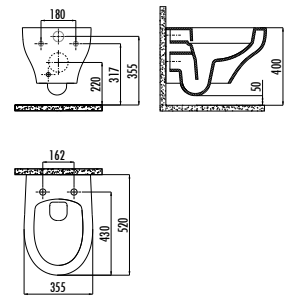

Qty of Pallet: Pan 24 Qty of Box: Seat & Cover 10 Weight: Pan 25,00 kg
Seat & Cover: 2,20 kg