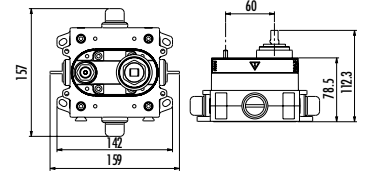

CONCEALED SHOWER SYSTEMS

BT.DSA2000 - BT.DSA2000S

Concealed Shower Faucet Flush Mounted
2 Ways

Concealed Shower Faucet Flush Mounted
2 Ways - Black

Long Lasting 35 mm Ceramic Cartridge

Surface Mounted parts are given together. This product must be used as two way outlet.

Qty of Box: 12 Weight: 1,53 kg