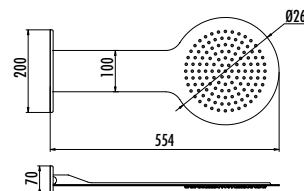

DS.SH4000

Stainless Slim Shower Head Square 400 mm

Square
Anti-limescale Easy Effaceable Silicon Points
400x400 mm

Qty of Box: 5 Weight: 2,83 kg