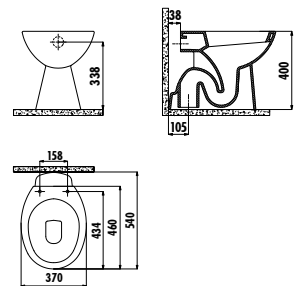

Qty of Pallet: Pan 40 · Qty of Box: Seat & Cover 10
Weight: Pan 18,96 kg · Seat & Cover 2,85 kg