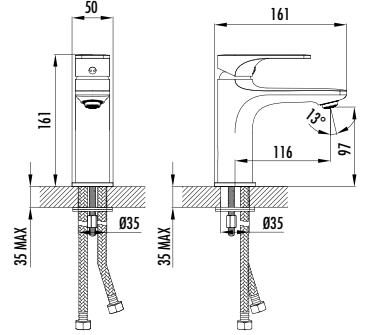

FAYE

BT.FY1500

Faye Basin Faucet

The length of the discharge end is 116 mm
The height of the discharge end is 97 mm
Long lasting 35mm ceramic cartridge

Qty of Box: 8 Weight: 2,55kg

BT.FY2500

Faye Bath Shower Faucet

The length of the discharge end is 174 mm
Long lasting 35mm ceramic cartridge
Locking diverter

Qty of Box: 8 Weight: 2,55kg

DS.DFY2000

Faye Concealed Shower Faucet - 2 Way Bright Chrome

Sıva altı ve sıva üstü aynı kutu içerisinde dir
Qty of Box: 50 Weight: 0,68 kg.

BT.FY8500

Faye Kitchen Faucet

The length of the discharge end is 202 mm
The height of the discharge end is 316 mm
Long lasting 35 mm ceramic cartridge

Qty of Box: 8 Weight: 2,55kg

Faye faucet family must be used with: FA002.

During installation, the product's dimensions should be measured if precision is required.