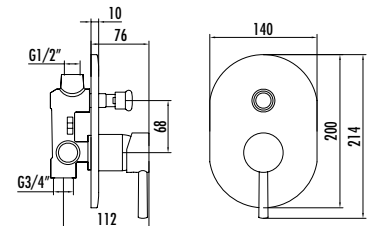

BT.DAC4600

Concealed Shower Faucet 2 Ways

Long Lasting 35 mm Ceramic Cartridge

Flush mounted & surface mounted parts are given together.

Qty of Box: 5 Weight: 2,33 kg