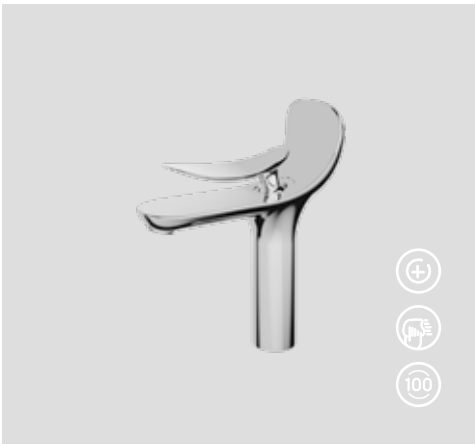

BT.FG1501

Foglia Basin Faucet

The length of the discharge end is 173 mm
The height of the discharge end is 106 mm
Long lasting 25 mm ceramic cartridge

Qty of Box: 12 Weight: 1,625 kg