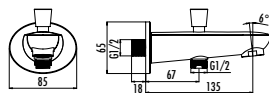

Qty of Box: 25 Weight: 0,68 kg

BT.A09

Concealed Shower Spout with Diverter Square

The length of discharge end is 132 mm

G1/2" Connected - Diverter System