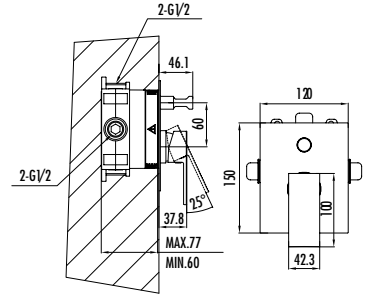

BT.DSU2002 - BT.DSU2002S

Concealed Shower Faucet 2 Ways Surface
Mounted Square

Concealed Shower Faucet 2 Ways Surface
Mounted Square - Black

2 Ways (Surface Mounted)

It is just given together surface mounted parts.

Qty of Box: 20 Weight: 0,55 kg