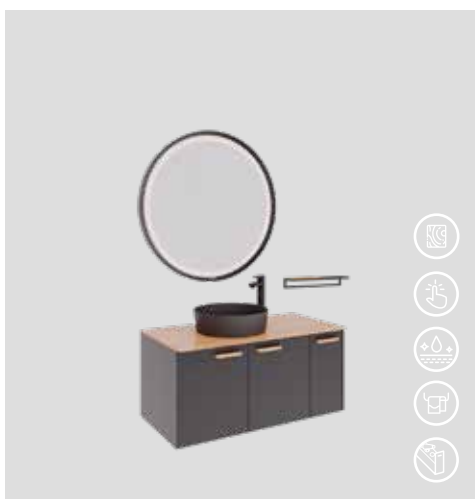

ET0100.01.ANMA

ET0100.01.ANMA

Elata Washbasin Unit 100 cm + Metal Shelf (1000x450x480 mm) (WxHxD) + Matt Anthracite

ET1085.01.AN

Elata LED Mirror 85 cm - Matt Anthracite

Adaptable Washbasin: LP145

The images of accessories, such as handles, are for representation purposes and may vary. During installation, the product's dimensions should be measured if precision is required.