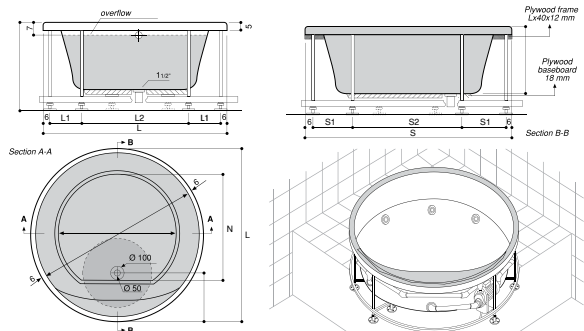

SAREZ

MODEL	150x59	164x56	200x56,5
L	150	164	200
L1	31,5	31,5	31,5
L2	73,5	116	23
S	150	49	200
S1	31,5	64	83,5
N	101	114	168
S2	73,5	116	21

	PRODUCT	CODE
	Flat Body Footed Sarez Bathtub Ø 150 cm	KV.SA00.0001
	Flat Body Footed Sarez Bathtub Ø 164 cm	KV.SA00.0002
	Flat Body Footed Sarez Bathtub Ø 200 cm	KV.SA00.0003
WATER JET SYSTEM		
	10 Water Jet Pneumatic System EK01	
	10 Water Jet Electronic System EK02	
	10 Water Jet Electronic Dis. System EK02	
	10 Water Jet + 18 Air Jet Turbo UK	
ACCESSORIES		
	Standard Battery	
	Hand Grip	
	Controlled Siphon (Alca Plast - ABS)	
	Controlled Siphon	
	Ozone	
	Pillow (White)	
PANELS		
	Circular Panel	
	Step	

During installation, the product's dimensions should be measured if precision is required.