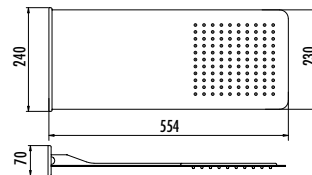

DS.SH5020

Concealed Stainless Shower Head Oval

Oval
Anti-limescale Easy Effaceable Silicon Points
550x260 mm

Qty of Box: 5 Weight: 2,6 kg