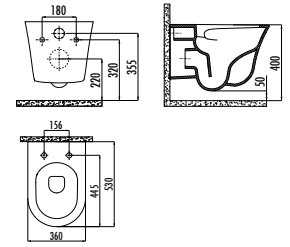

Qty of Pallet: Pan 24 · Seat & Cover 10 Weight: Pan 25,24 kg Seat & Cover 2,55 kg
There is only hidden connection for the self cleaning pipe&internal mechanism