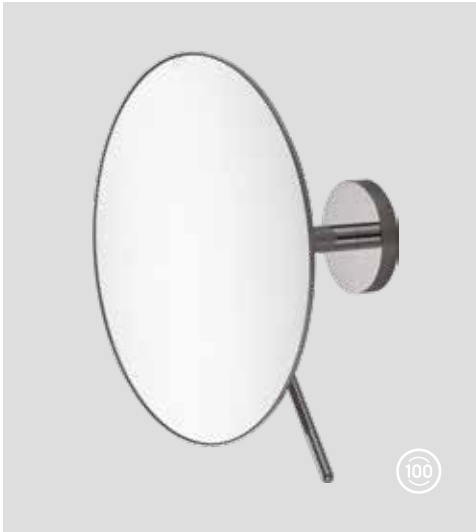

MA.DC30035

Ducky Mirror

MA.DC30035-AB - Big Duck Figure Blue

MA.DC30035-BB - Little Egg Figure Blue

Qty of Box: 10 Weight: Big Mirror 2,55 kg
Little Mirror 1,05 kg

MAKE-UP MIRRORS

MA.MR50215

Adjustable Magnifier Mirror