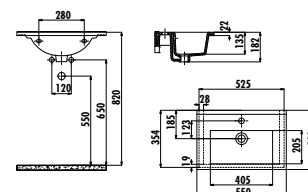

Qty of Pallet: Washbasin 50 · Weight: Washbasin 12,61 kg