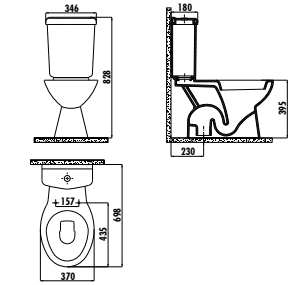

PA300

PA300-11CB00E-0000
PA300-00CB00E-0000
PA410-00CB00E-0000
KC0703.01.0000E

Pitta S-Trap Pan
Pitta S-Trap Pan Combined Bidet
Pitta Cistern
Cinar Duroplast Soft Closing
Seat & Cover - White

Qty of Pallet: Pan 15 · Cistern 75 · Qty of Box: Seat & Cover 10
Weight: Pan 21,02 kg · Cistern 11,54 kg · Seat & Cover 2,85 kg