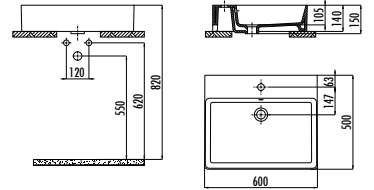

Qty of Pallet: Washbasin 30 · Weight: Washbasin 21,86 kg