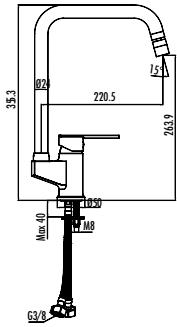

BT.VG8640

Vega Kitchen Faucet

The length of the discharge end is 165,3 mm
The height of the discharge end is 215,8 mm
Swing pipe
Long lasting 35 mm ceramic cartridge (Raised with feet)

Qty of Box: 12 Weight: 1,43kg