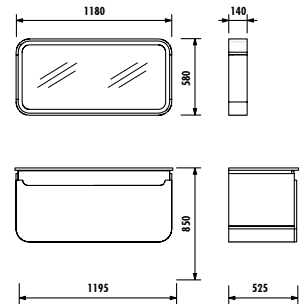

| 189 |

Adaptable Washbasin: DP120