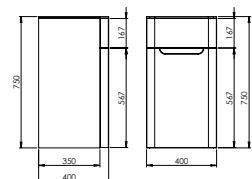

The images of accessories, such as handles, are for representation purposes and may vary. During installation, the product's dimensions should be measured if precision is required.