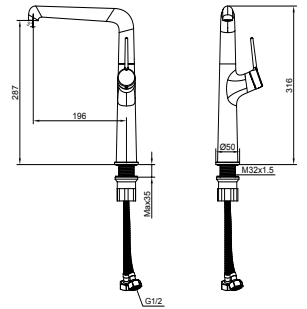

BT.FL2500

Flow Bath Shower Faucet

The length of the discharge end is 114 mm
Long lasting 30 mm ceramic cartridge

Qty of Box: 8 Weight: 1,20 kg