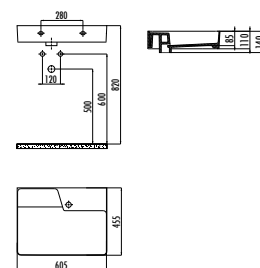

RB063

- RB063-00CB42E-0000 Ruby Top Counter Washbasin 60x45 cm
- RB063-00MB42E-0000 Ruby Top Counter Washbasin 60x45 cm Pearl Matt White

Qty of Pallet: 20 Weight: Washbasin 20,34 kg
The product features a concealed siphon. The siphon is included in the price.