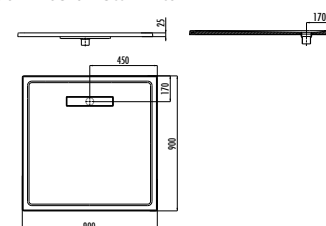

Decorated and colored products, are produced by the time given after order.

During installation, the product's dimensions should be measured if precision is required.