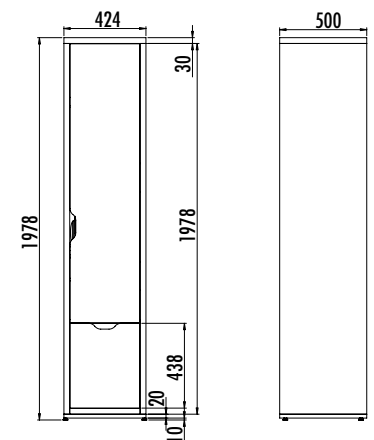

MB2200.01

MB2200.01

Mop & Cleaning Supplies Cabinet
(424x1978x500 mm) (WxHxD)