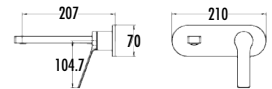

RITMO

BT.RT1500 - BT.RT1500GR

Ritmo Basin Faucet - Bright Chrome

Ritmo Basin Faucet - Gun Grey

The length of the discharge end is 135 mm

The height of the discharge end is 125 mm

Long lasting 35 mm ceramic cartridge

Qty of Box: 8 Weight: 1,20 kg

BT.RT6500 - BT.RT6500GR

Ritmo Long Basin Faucet

- Bright Chrome

Ritmo Long Basin Faucet - Gun Grey

The length of the discharge end is 195 mm

The height of the discharge end is 270 mm

Long lasting 35 mm ceramic cartridge

Qty of Box: 8 Weight: 1,60 kg

BT.RT1400 - BT.RT1400GR

Ritmo Concealed Basin Faucet

- Bright Chrome

Ritmo Concealed Basin Faucet

- Gun Grey

The length of the discharge end is 207 mm

Concealed Box

Long lasting 35 mm ceramic cartridge

Qty of Box: 8 Weight: 1,10 kg

BT.RT2500 - BT.RT2500GR

Ritmo Bath Shower Faucet

- Bright Chrome

Ritmo Bath Shower Faucet

- Gun Grey

The length of the discharge end is 200 mm

Long lasting 35 mm ceramic cartridge

Qty of Box: 8 Weight: 1,37 kg