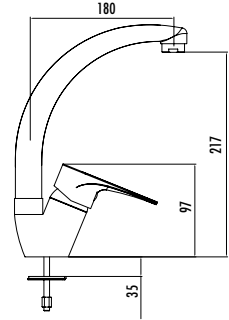

BT.VG8645

Vega Kitchen Faucet (Hinged)

The length of the discharge end is 220,5 mm
The height of the discharge end is 263,9 mm
Long lasting 35 mm ceramic cartridge (Raised with feet)
Swing pipe
Faucet with moveable head

Qty of Box: 12 Weight: 1,43kg