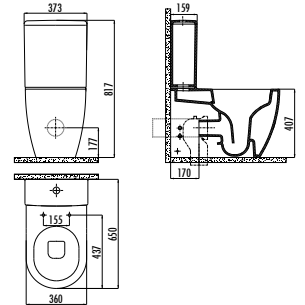

FE350

FE350-11CB00E-0000 Free Back to Wall Pan
FE350-00CB00E-0000 Free Back to Wall Pan
Combined Bidet
KC0903.02.0000E Duck Duroplast Soft Closing
Seat & Cover - White