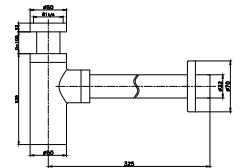

Qty of Box: 20 Weight: 0,83kg