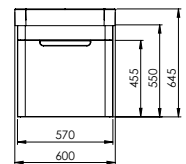

C00060.01

C00060.01 Colorit Washbasin Unit 60 cm with Door (567x435x550 mm) (WxHxD)

C00060.02 Colorit Washbasin Unit 60 cm with Door - Acrylic Solid Counter (567x445x550 mm) (WxHxD) - UL040

C01040.00 Colorit Thin Framed Oval Mirror 40x80 cm (WxHxD)

Adaptable Washbasin: PD060 / UL040

C00060.41

C00060.41 Colorit Washbasin Unit 60 cm With Drawer (567x435x550 mm) (WxHxD)

C00060.42 Colorit Washbasin Unit 60 cm With Drawer - Acrylic Solid Counter(567x445x550 mm) WxHxD) - UL040

C01040.00 Colorit Thin Framed Oval Mirror 40x80 cm (WxHxD)

Adaptable Washbasin: PD060 / UL040

C01040.00

C01040.00 Colorit Thin Framed Oval Mirror

MA.AP45001 Stick Led Aplique 50 cm Black 4.000K DAYLIGHT

MA.AP45002 Stick Led Aplique 50 cm White 4.000K DAYLIGHT

C02075.00

C02075.00 Colorit High Cabinet (400x750x400 mm) (WxHxD)

The images of accessories, such as handles, are for representation purposes and may vary. During installation, the product's dimensions should be measured if precision is required.