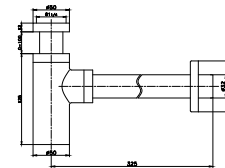

Qty of Box: 20 Weight: 0,795kg

SF.SF198

**Bottle Trap
33 cm G1 1/4"**