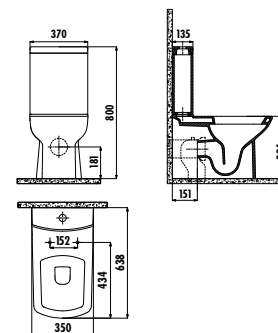

LR360

- LR360-34CB00E-0001
- LR410-00CB00E-0000
- KC1603.01.0000E

Be smart;
every drop counts

- Lara Back to Wall Pan with Integrated Bidet Faucet (Cold)
- Lara Cistern
- Lara Duroplast Soft Closing Seat & Cover - White

Qty of Pallet: Pan 15 · Cistern 85 · Seat & Cover 10 Weight: Pan 31,63 kg · Cistern 13,21 kg · Seat & Cover 2,32 kg