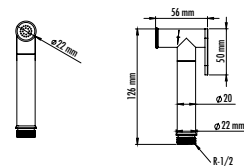

SF.H707

SF.H707CR - Bidet Spray Set
- Bright Chrome

SF.H707GR - Bidet Spray Set
- Gun Grey

SF.H707SM - Bidet Spray Set
- Matt Black

Magnetic Hanging System
Spray Washing Head
Shelf - Angle Valve

Weight: 0,9 kg