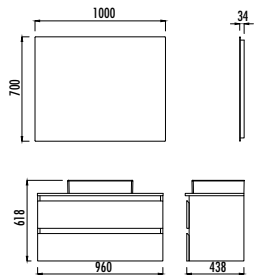

AD0080.20

- AD0080.20 Alinda Washbasin Unit - NX242
- AD4080.01 Alinda LED Mirror - Square
- AD0080.10 Alinda LED Mirror - SU080
- AD4080.02 Alinda LED Mirror - Round
- AD1080.10 Alinda Mirror Cabinet

Adaptable Washbasin: NX242 / SU060-SU080-SU100-SU120

AD0100.10

- AD0100.10 Alinda Washbasin Unit - SU100
- AD1100.10 Alinda LED Mirror - Cabinet
- AD0100.20 Alinda Washbasin Unit - NX242
- AD4100.01 Alinda LED Mirror - Round
- AD4100.02 Alinda LED Mirror - Square

Adaptable Washbasin: NX242 / SU060-SU080-SU100-SU120

AD0120.10

- AD0120.10 Alinda Washbasin Unit - SU120
- AD1200.10 Alinda LED Mirror - Cabinet

Adaptable Washbasin: NX242 / SU060-SU080-SU100-SU120

AD1100.10

- AD2135.10 Alinda High Cabinet 135 cm
- AD2160.10 Alinda High Cabinet 160 cm

The images of accessories, such as handles, are for representation purposes and may vary.
During installation, the product's dimensions should be measured if precision is required.