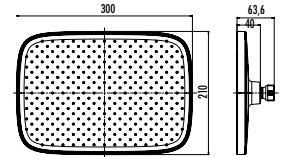

DS.SH360

25" Water Saving Head Shower (Round)

Qty of Box: 28 Weight: 0,60 kg