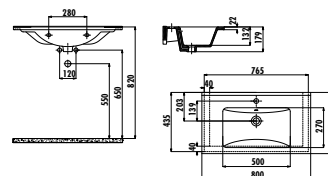

SU080

SU080-00CB00E-0000 Su Washbasin 45x80 cm

Qty of Pallet: Washbasin 24 · Weight: Washbasin 17,46 kg

SU075

SU075-00CB00E-0000 Su Washbasin 75 cm

Qty of Pallet: Washbasin 24 · Weight: Washbasin 17,63 kg

SU065

SU065-00CB00E-0000 Su Washbasin 65 cm

Qty of Pallet: Washbasin 24 · Weight: Washbasin 16,48 kg

SU060

SU060-00CB00E-0000 Su Washbasin 60 cm

Qty of Pallet: Washbasin 30 · Weight: Washbasin 14,77 kg

SU055

SU055-00CB00E-0000 Su Washbasin 55 cm

Qty of Pallet: Washbasin 50 · Weight: Washbasin 12,61 kg