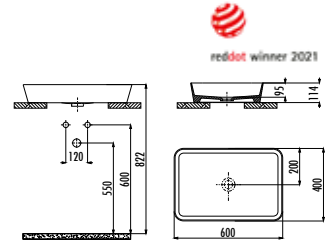

LP060

LP060-00CB00E-0000 Loop Rectangular Bowl Washbasin 40x60 cm