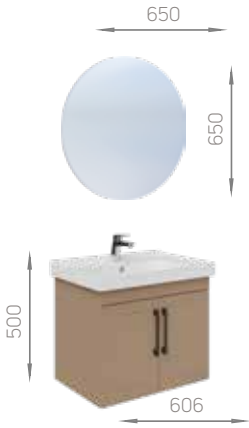

D20 SETS

DAFNE ANTHRACITE WHITE

LACQUER DOOR

SET.D20.LD065.KPK.LK.YA