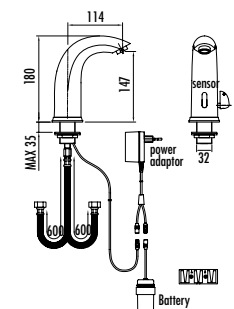

AUTOMATIC SENSOR FAUCETS

BT.ES2200

Sensor Faucet AC/DC

The length of the discharge end is 114,4 mm
The height of the discharge end is 192,5 mm
220V AC+6V 4 pcs AAA alkaline battery

Be smart;
every drop
counts

Qty of Box: 8 Weight: 2,65kg

BT.ES1102

Hot and Cold Water Sensor Faucet Wall Mounted

The length of the discharge end is 207 mm
6V 4 pcs AAA alkaline battery

Be smart;
every drop
counts

Qty of Box: 12 Weight: 2,17kg

BT.ES2570

Hot and Cold Water Sensor Faucet AC/DC

The length of the discharge end is 154 mm
The height of the discharge end is 122 mm
220V AC+6V 4 pcs AAA alkaline battery
Long lasting 35 mm ceramic cartridge
(Raised with feet)

Be smart;
every drop
counts

Qty of Box: 8 Weight: 2,09kg

BT.ES2210

Hot and Cold Water Sensor Faucet AC/DC

The length of the discharge end is 114 mm
The height of the discharge end is 147 mm
220V AC+6V 4 pcs AAA alkaline battery

Be smart;
every drop
counts

Qty of Box: 8 Weight: 1,91kg