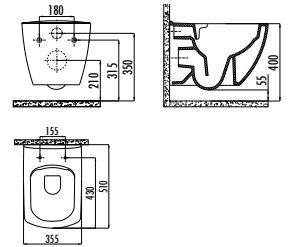

NEW

TP327

TP327-11CB00E-0000
TP327-00CB00E-0000

Tetra Rim-Off Wall Hung Pan
Tetra Rim-Off Wall Hung Pan
Combined Bidet

KC1603.01.0000E

Lara Duroplast Soft Closing
Seat & Cover - White

Qty of Pallet: Pan 24 · Qty of Box: Seat & Cover 10
Weight: Pan 27,53 kg Seat & Cover 2,32 kg