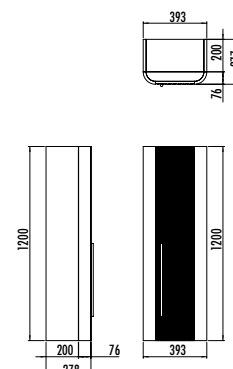

The images of accessories, such as handles, are for representation purposes and may vary. During installation, the product's dimensions should be measured if precision is required.