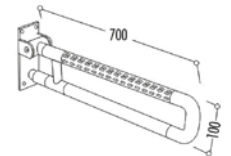

TB110

TB110 Grab Bar (Moving)
(Washbasin & Pan)

AISI 304 Stainless Steel
Qty of Box: 10 · Weight: 2,59 kg

TB302

TB302 Grab Bar (Moving)

AISI 304 Stainless Steel
Qty of Box: 10 · Weight: 2,83 kg

TB301

TB301 Washbasin Grab Bar