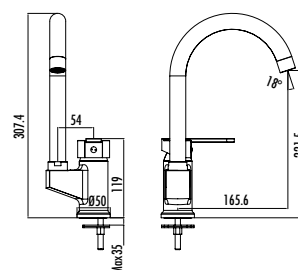

BT.VG6640

Vega Long Basin Faucet

The length of the discharge end is 154,8 mm
The height of the discharge end is 226 mm
Long lasting 35 mm ceramic cartridge
(Raised with feet)

Qty of Box: 12 Weight: 1,57kg

BT.VG2840

Vega Bath Shower Faucet

The length of the discharge end is 151,5 mm
Upper set connecting "G1/2"
Automatic locked diverter
Long lasting 35 mm ceramic cartridge
(Raised with feet)

Qty of Box: 12 Weight: 1,39kg

BT.VG1508

Vega Basin Faucet

The length of the discharge end is 138,2 mm
The height of the discharge end is 168,5 mm
Long lasting 35 mm ceramic cartridge
(Raised with feet)
Swing pipe

Qty of Box: 8 Weight: 1,31kg

BT.VG1509

Vega Basin Faucet

The length of the discharge end is 165,6 mm
The height of the discharge end is 221,5 mm
Long lasting 35 mm ceramic cartridge
(Raised with feet)
Swing pipe

Qty of Box: 8 Weight: 1,31kg