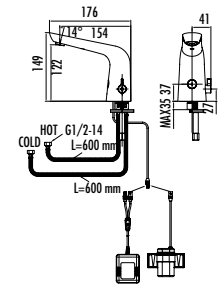

BT.ES2210

Hot and Cold Water Sensor Faucet AC/DC

The length of the discharge end is 114 mm
The height of the discharge end is 147 mm
220V AC+6V 4 pcs AAA alkaline battery

Be smart;
every drop
counts

Qty of Box: 8 Weight: 1,91kg