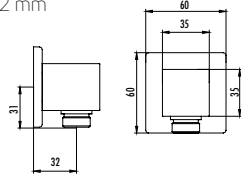

Bright Chrome
Matt Black

The length of discharge end is 32 mm

Rosette is included.
Qty of Box: 50 Weight: 1,20 kg

BT.A07

Concealed Shower Spout Square

The length of discharge end is 140 mm

Rosette is included.
Qty of Box: 50 Weight: 0,93 kg