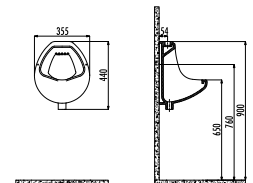

TP660

TP660-00CB00E-0000

Urinal Separator

Qty of Pallet: Separator 60 · Weight: Separator 10,15 kg