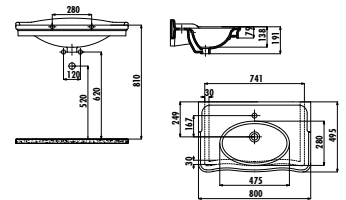

Qty of Pallet: Washbasin 20 · Weight: Washbasin 25,13 kg

DROP SERIES