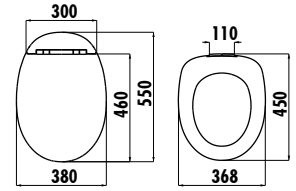

DUROPLAST SEAT&COVERS

KC2703

KC2703.01.0000E

Foglia Duroplast Soft Closing Seat & Cover - White

Qty of Box: Seat & Cover 5 · Weight: Seat & Cover 3,200 kg

FOGLIA

KC1303

KC1303.01.0000E

Gokcebey Duroplast Soft Closing Seat & Cover - White

KC1302.01.0000E

Gokcebey Duroplast Seat & Cover with Metal Hinge - White

Qty of Box: Seat & Cover 10 · Weight: Seat & Cover 2,25-2,05 kg

GÖKÇEBEY

KC1403

KC1403.01.0000E

Grande Duroplast Soft Closing Seat & Cover - White

Qty of Box: Seat & Cover 10 · Weight: Seat & Cover 3,85 kg

GRANDE

KC3403

KC3403.02.0000E

Ness Duroplast Soft Closing Seat & Cover - White

Qty of Box: Seat & Cover 10 · Weight: Seat & Cover 1,55 kg

NESS

KC3403

KC3403.01.0000E

Ness Duroplast Soft Closing Seat & Cover - White

Qty of Box: Seat & Cover 10 · Weight: Seat & Cover 1,55 kg