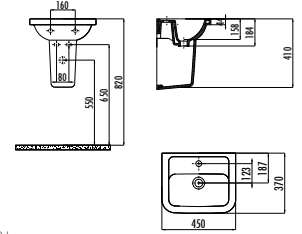

Qty of Pallet: Washbasin 15 · Half Pedestal 75 Weight: Washbasin 13,85 kg · Half Pedestal 6,78 kg