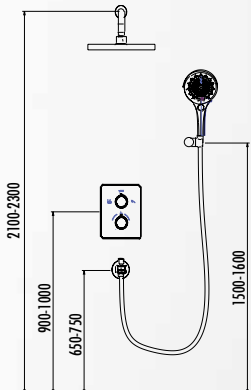

Qty of Box: 10 Weight: 3,14 kg

DS.SH540.SYM

Punto Thermostatic 2 Way Concealed Shower Set - Matt Black

Surface & Flush Mounted
 2 Ways Concealed
 Thermostatic
 Shower Spout With Diverter
 2 Ways Oval Hand Shower
 1500 mm Pvc Shower Hose
 Special Designed Bracket
 Single Function Shower Head