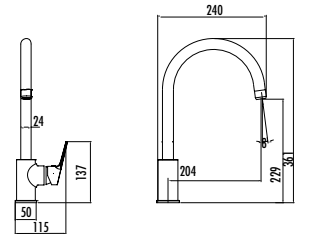

LUNA

BT.LN1500

Luna Basin Faucet

The length of the discharge end is 109 mm
The height of the discharge end is 92 mm
Long lasting 35mm ceramic cartridge

Qty of Box : 16 Weight: 1,25 kg

BT.LN2500

Luna Bath Shower Faucet

The length of the discharge end is 144 mm
Long lasting 35mm ceramic cartridge

Qty of Box : 8 Weight: 1,45 kg

BT.LN8500

Luna Kitchen Faucet

The length of the discharge end is 204 mm
The height of the discharge end is 229 mm
Long lasting 35 mm ceramic cartridge

Qty of Box : 20 Weight: 1,65 kg