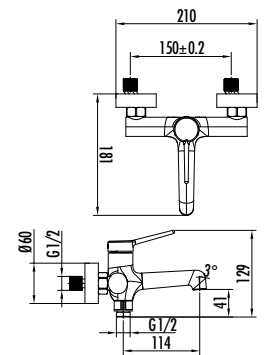

BT.FL8500

Flow Kitchen Faucet

The length of the discharge end is 184 mm
The height of the discharge end is 236 mm
Long lasting 26 mm ceramic cartridge

Qty of Box: 8 Weight: 1,50 kg