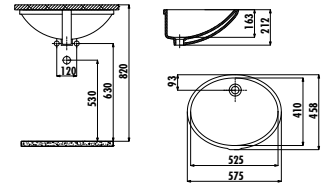

TOP COUNTER & UNDER COUNTER WASHBASIN

NEW

TP760

TP760-00CB00E-0000 Under Counter Washbasin
38x60 cm

Qty of Pallet: 24 · Weight: Washbasin 13,00 kg

TP730

TP730-00CB00E-0000 Under Counter Washbasin
30x50 cm

Qty of Pallet: Washbasin 50 · Weight: Washbasin 11,82 kg

TP738

TP738-00CB00E-0000 Under Counter Washbasin
38x51 cm

Qty of Pallet: Washbasin 40 · Weight: Washbasin 11,69 kg

TP205

TP205-00CB00E-0000 Under Counter Washbasin
40x52 cm

Qty of Pallet: Washbasin 36 · Weight: Washbasin 10,41 kg

TP216

TP216-00CB00E-0000 Under Counter Washbasin
37x51 cm

Qty of Pallet: Washbasin 40 · Weight: Washbasin 9,00 kg

TP214

TP214-00CB00E-0000 Under Counter Washbasin
37x47 cm

Qty of Pallet: Washbasin 40 · Weight: Washbasin 7,64 kg