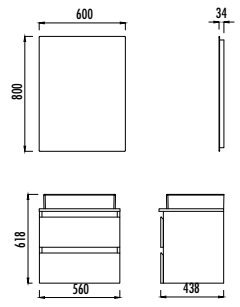

Adaptable Washbasin: NX242 / SU060-SU080-SU100-SU120