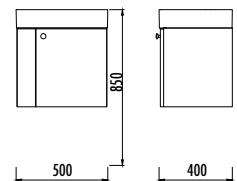

FT1050.01

FT1050.01 Font Mirror Cabinet