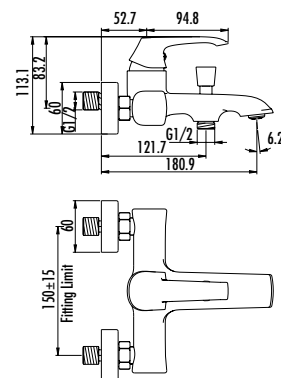

BTU.AG1500 - BT.AG1500G

Avangart Basin Faucet - Bright Chrome

Avangart Basin Faucet - Gold

The length of the discharge end is 123,6 mm

The height of the discharge end is 113,7 mm

Long lasting 35 mm ceramic cartridge
(Raised with feet)

Qty of Box: 8 Weight: 1,53kg

BTU.AG2500 - BT.AG2500G

Avangart Bath Shower Faucet - Bright Chrome

Avangart Bath Shower Faucet - Gold

The length of the discharge end is 180,9 mm

Long lasting 35mm ceramic cartridge
(Raised with feet)

Qty of Box: 8 Weight: 1,85kg

BT.AG8500 - BT.AG8500G

Avangart Kitchen Faucet - Bright Chrome

Avangart Kitchen Faucet - Gold

The length of the discharge end is 88,9 mm

The height of the discharge end is 282,7 mm

Spout right and left is 55 rate

Swing pipe

Long lasting 35 mm ceramic cartridge
(Raised with feet)

Qty of Box: 8 Weight: 2,13kg

Avangart faucet family must be used with: FA002.

During installation, the product's dimensions should be measured if precision is required.