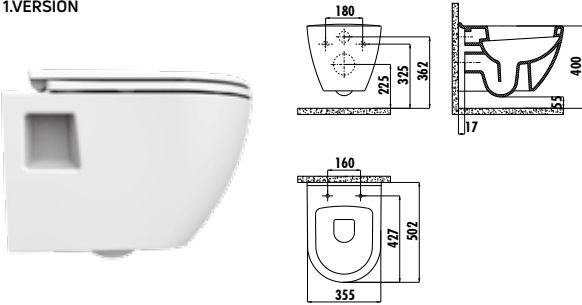

SINGLE PRODUCTS - WALL HUNG PANS

TERRA

TP325

- TP325-11CB00E-0000 Terra Wall Hung Pan
- TP325-00CB00E-0000 Terra Wall Hung Pan Combined Bidet
- TP325-51CB00E-0000* Terra Wall Hung Pan
- TP325-50CB00E-0000* Terra Wall Hung Pan Combined Bidet
- KC0103.03.0000E Amasra Ultima Duroplast Soft Closing Seat & Cover - White

TP325

- TP325-11KK00E-0000 Terra Wall Hung Pan - Coal Black
- TP325-00KK00E-0000 Terra Wall Hung Pan - Coal Black Combined Bidet
- TP325-51KK00E-0000* Terra Wall Hung Pan - Coal Black Combined Bidet
- TP325-50KK00E-0000* Terra Wall Hung Pan - Coal Black
- KC0903.01.2100E Duck Duroplast Soft Closing Seat & Cover - Coal Black

1.VERSION

2.VERSION

*START WITH TP325-5 CODED PRODUCTS ARE 2ND VERSIONS.

Due to the production technology, there is a small visual and weight difference between the two versions. (You can use the logistic weight table on last page for weight.)
Please indicate your preference at the order stage!

Decorated and colored products, are produced by the time given after order.

Qty of Pallet: Pan 24 · Qty of Box: Seat & Cover 10 · Weight: 1. Version Pan 22,56 kg · 2. Version Pan 24,30 kg · Seat & Cover 2,35 kg

TP329

- TP329-11CB00E-0000 Terra Rim-Off Wall Hung Pan
- TP329-00CB00E-0000 Terra Rim-Off Wall Hung Pan Combined Bidet
- KC0103.03.0000E Amasra Ultima Duroplast Soft Closing Seat & Cover - White

Qty of Pallet: Pan 24 · Qty of Box: Seat & Cover 10 · Weight: Pan 23,6 kg · Seat & Cover: 2,35 kg