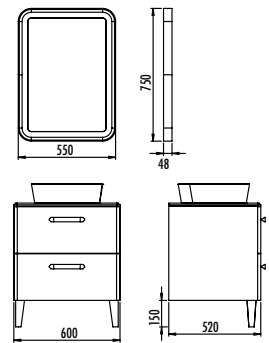

PT2147.01

PT2147.01

Patara Hight Cabinet