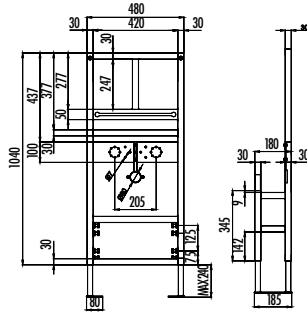

GLM100.00

Quick Installation To Floor
Self - Standing
For Washbasins

Weight: 14,10 kg

Washbasin