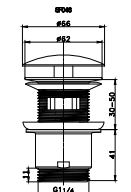

76 mm Basin Waste with Overflow

Qty of Box: 50 Weight: 0,33kg

SF.SF066

Basin Waste G1 1/4

SIPHONS

Qty of Box: 50 Weight: 1,075kg

SF.SF6088

Bottle Trap Z Type