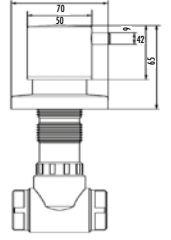

VALVES

MS.AC50L

Stop Valve 1/2" - 1/2" PPRC

- MS.AC50L.ANM - Matt Anthracite
- MS.AC50L.CCM - Matt Cappuccino
- MS.AC50L.SYM - Matt Black
- MS.AC50L.KKR - Coal Black
- MS.AC50L - Bright Chrome
- MS.AC50L.BRY - Matt Berry
- MS.AC50L.CGR - Matt Cool Grey
- MS.AC50L.MBY - Matt White
- MS.AC50L.NYL - Matt Nile Green

Qty of Box: 36 Weight: 0,46kg

334

MS.AC55C

Stop Valve 1/2

Qty of Box: 50 Weight: 0,46kg

MS.AC40P

Stop Valve 1/2" - 1/2" PPRC

Qty of Box: 36 Weight: 0,48kg

creavit.com.tr

MS.AC25L

Stop Valve 3/4" - 3/4" PPRC

Qty of Box: 36 Weight: 0,46kg
*25" tesisat borusuna uyumludur.

MS.AC90L

Stop Valve 1/2" -1/2" (Bright Chrome)

Qty of Box: 50 Weight: 0,53kg

MS.AC100M

Ø 50 Stop Valve 1/2" -1/2"

Qty of Box: 32 Weight: 0,64kg

MS.AC70S

Stop Valve 1/2" -1/2"

- MS.AC70S-Y - Yellow
- MS.AC70G - Gold
- MS.AC70S - Bright Chrome
- MS.AC70S-B - Blue

Qty of Box: Yellow&Gold 32 Bright Chrome 50
Weight: Yellow&Gold 0,48kg Bright Chrome 0,47kg