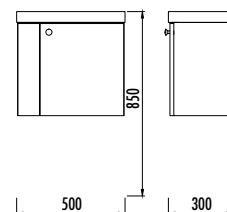

FT0053.01.BBK

FT0053.01.BBK

Forest Washbasin Unit Copper