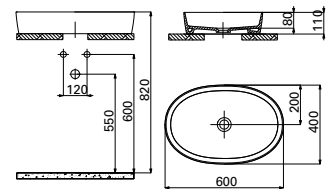

Decorated and colored products, are produced by the time given after order.

During installation, the product's dimensions should be measured if precision is required.