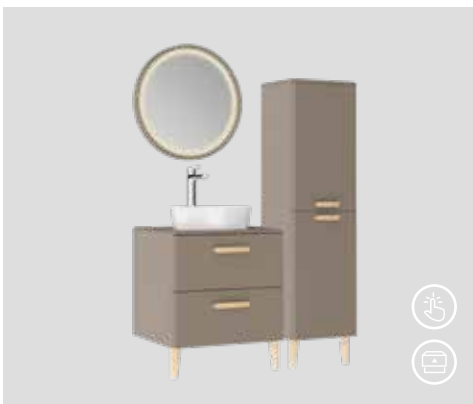

Adaptable Washbasin: LP140

PT0060.42

PT0060.42
PT4060.02

Patara Washbasin Unit
Patara Rounded Mirror