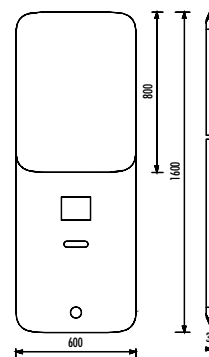

FL1060.01

FL1060.01

Foglia Wall Unit Half LED Mirror
(600x1600x30 mm) (WxHxD)

FG080-00CB00E-0000

Foglia Top Counter Washbasin with Faucet Hole 80 cm

BT.FG1401

Foglia Concealed Basin Faucet

SF.SF6088

Bottle Trap Z Type

SF.SF066

Basin Waste

FL1060.00

FL1060.00

Foglia Wall Unit with Magnifier & 2 Shelves
(600x1600x30 mm) (WxHxD)

MA.MR50201

Make-up Mirror with light

FL3068.01

FL3068.01

Foglia Mobile Low Unit 60 cm
(600x680x400 mm) (WxHxD)