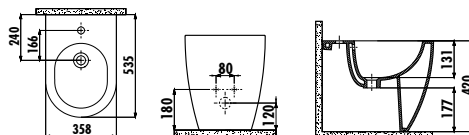

FE500

FE500-00CB00E-0000

Free Back to Wall Bidet

Qty of Pallet: Bidet 25 Ürün Weight: Bidet 29,18 kg

During installation, the product's dimensions should be measured if precision is required.