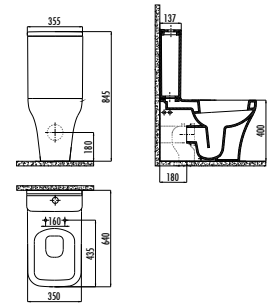

Lidya Back to Wall Pan

LY360-00CB00E-0000

Lidya Back to Wall Pan
Combined Bidet

LY410-00CB00E-0000

Lidya Cistern

KC2903.01.0000E

Lidya Duroplast Soft Closing
Seat & Cover - White

Qty of Pallet: Pan 15 · Cistern 85 Qty of Box: Seat & Cover 10
Weight: Pan 38,28 kg · Cistern 13,21 kg Seat & Cover 2,6 kg