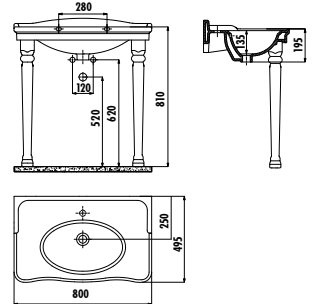

Qty of Pallet: Washbasin 20 · Qty of Box: Washbasin 1 · Antik Pedestal 2
Weight: Washbasin 25,13 kg 2 pcs Antik Pedestal: 710 kg