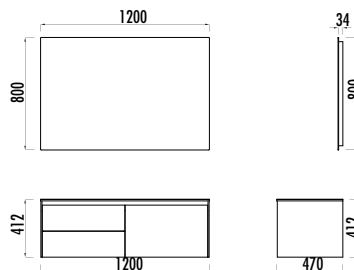

FA0120.42

FA0120.42 Flat Washbasin Unit
FA4120.02 Flat 120 cm LED Mirror

FA0160.01

FA0160.01 Flat Washbasin Unit
FA4120.02 Flat 120 cm LED Mirror

FA2162.01

FA2162.01 Flat High Cabinet

The images of accessories, such as handles, are for representation purposes and may vary. During installation, the product's dimensions should be measured if precision is required.