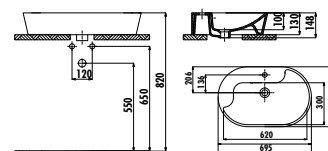

Qty of Pallet: 30 - Weight: Washbasin 18,09 kg

MINA