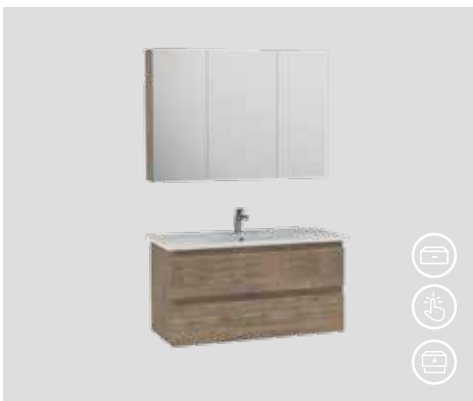

Adaptable Washbasin: NX242 / SU060-SU080-SU100-SU120

AD0100.10

- AD0100.10 Alinda Washbasin Unit - SU100
- AD1100.10 Alinda LED Mirror - Cabinet
- AD0100.20 Alinda Washbasin Unit - NX242
- AD4100.01 Alinda LED Mirror - Round
- AD4100.02 Alinda LED Mirror - Square