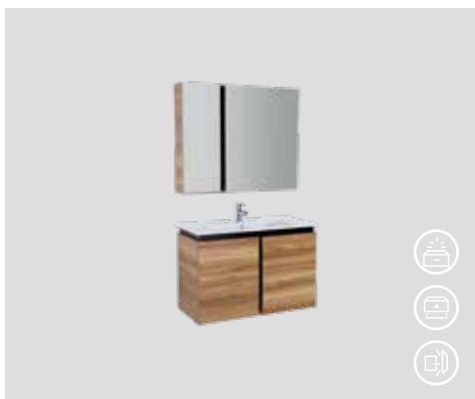

VE0060.01.VV
VE1060.01.VV

Verti Washbasin Unit with Door 60 cm
Verti Mirror Cabinet 60 cm

Adaptable Washbasin. SU060 - SU080 - SU100

The images of accessories, such as handles, are for representation purposes and may vary.
During installation, the product's dimensions should be measured if precision is required.