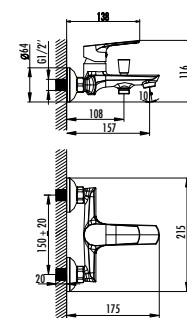

DS.DSL2000

**Solo Concealed Shower Faucet
- 2 Way Bright Chrome**

Sıva altı ve sıva üstü aynı kutu içerisindeindir.
Qty of Box: 25 Weight: 0,68 kg