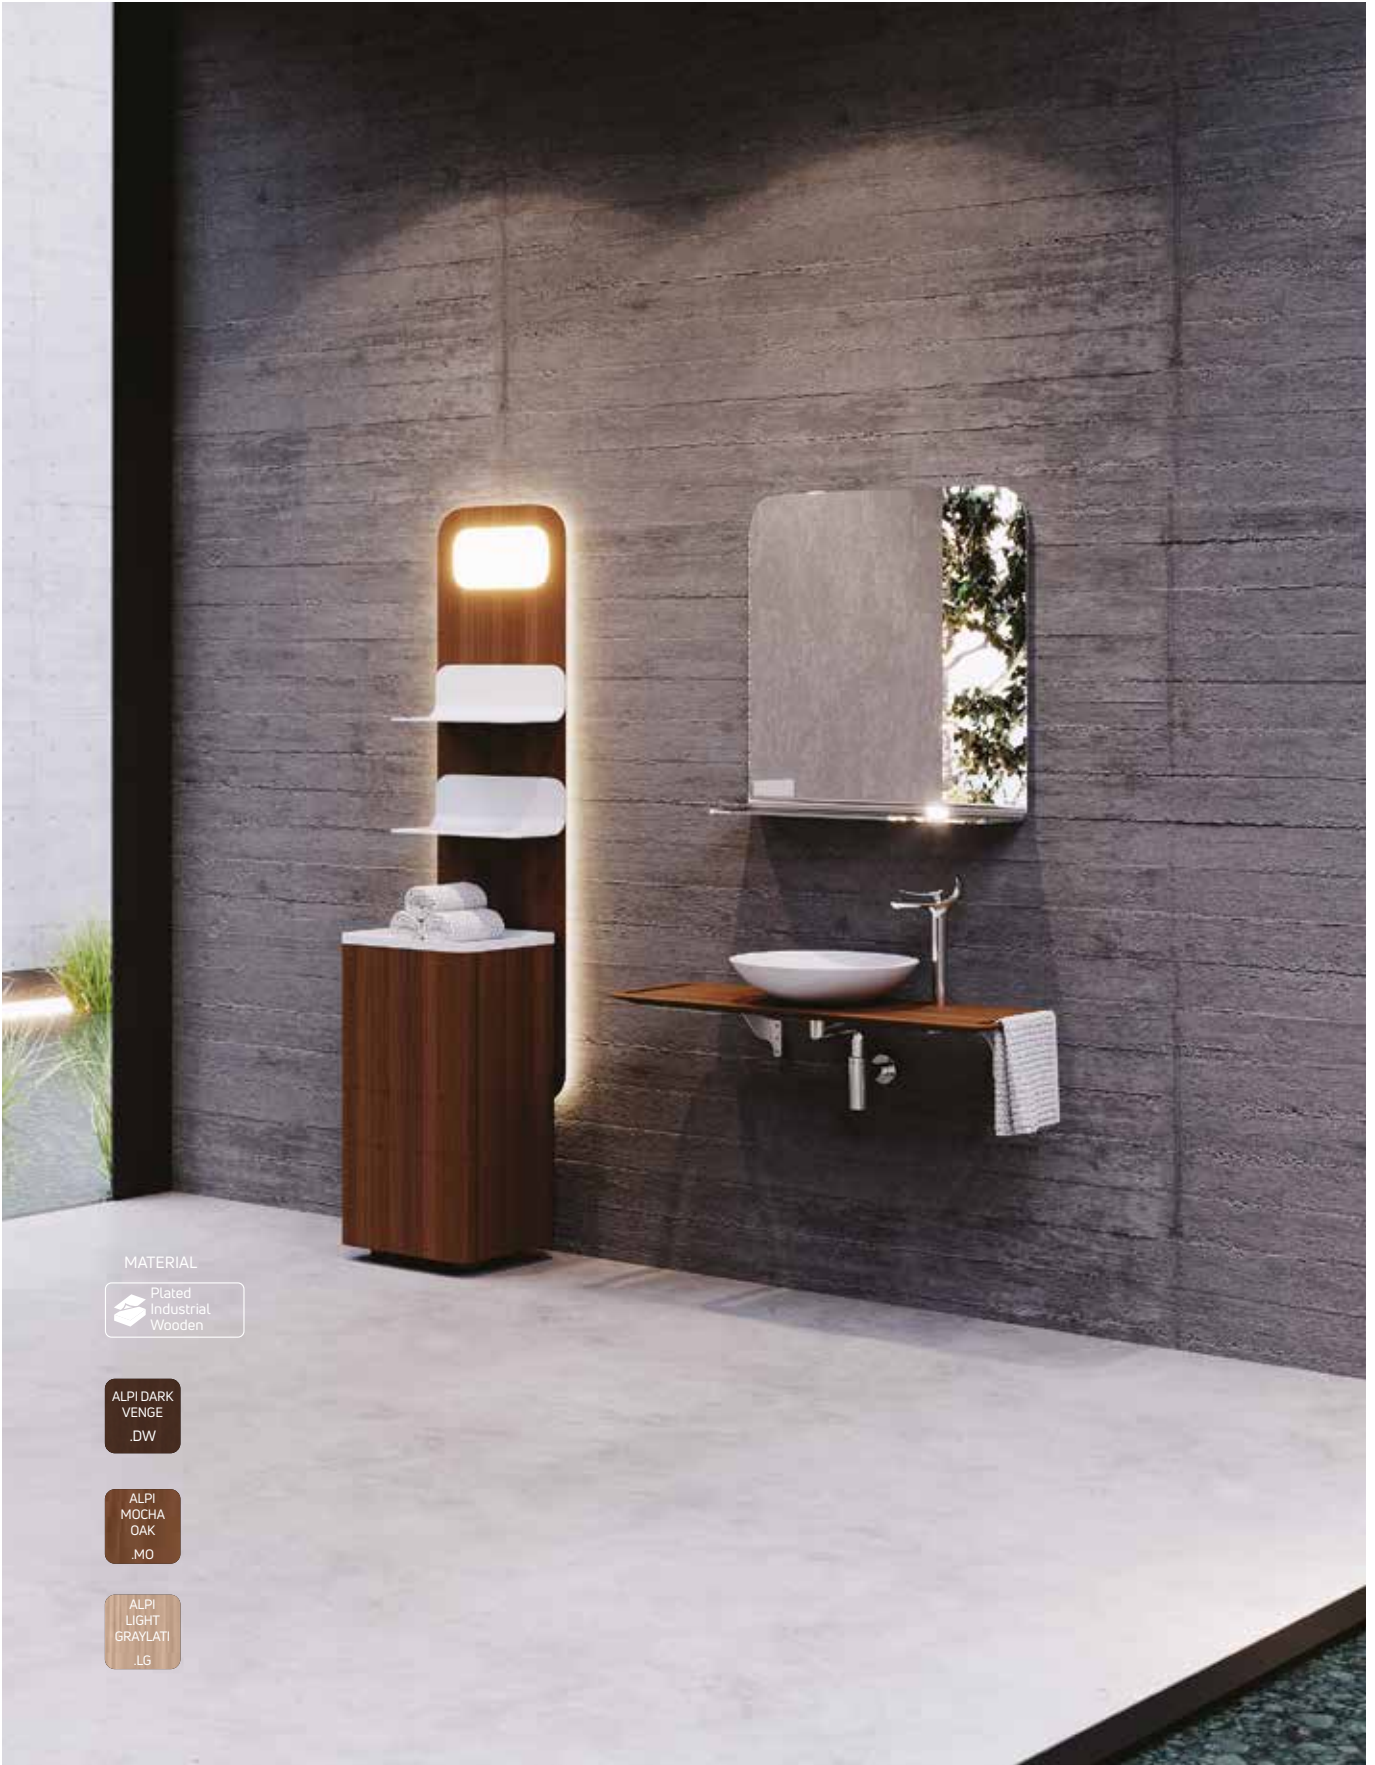

The MAMR50215 Adjustable Magnifying Make-up Mirror can be preferred for a magnifying mirror without LED lighting.

FOGLIA

MATERIAL

Plated
Industrial
Wooden

ALPI DARK
VENGE
.DW

ALPI
MOCHA
OAK
.MO

ALPI
LIGHT
GRAYLATI
.LG