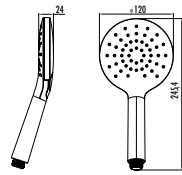

DS.SH121 - DS.SH121S

Shower Handle Set With Anti Lime Mechanism (Round)

Shower Handle Set With Anti Lime Mechanism - Matt Black (Round)

Single Function
Anti Lime Mechanism
150 cm Hand Shower Flex Hose
Regulable Bracket