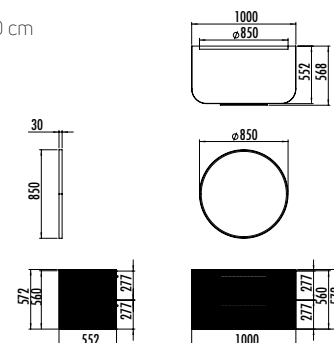

RY0100.42

RY0100.42
RY1085.01

Rayas Washbasin Unit 100 cm
Rayas LED Mirror 85 cm

Adaptable Washbasin: NC045