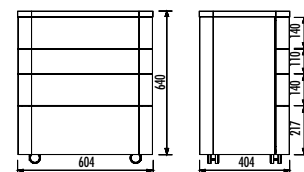

FL3068.01

FL3068.01

Foglia Mobile Low Unit 60 cm
(600x680x400 mm) (WxHxD)

FL1060.00

FL1060.00

MA.MR50201

Foglia Wall Unit with Magnifier &
2 Shelves (600x1600x30 mm) (WxHxD)

Make-up Mirror with light