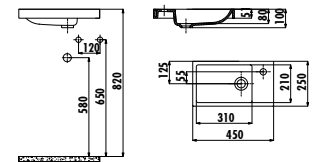

DAILY

DY060

DY060-00CB00E-0000 Daily Washbasin 60 cm

Qty of Pallet: Washbasin 30 - Weight: Laavabo 18,51 kg

VANITY WASHBASINS

PRIDE

PD060

PD060-00CB00E-0000 Pride Washbasin 60 cm

Qty of Pallet: Washbasin 150 - Weight: Washbasin 18,80 kg

ELMAS

TP027

TP027-00CB00E-0000 Elmas Washbasin 33x53 cm

Qty of Pallet: Washbasin 60 - Weight: Washbasin 11,92 kg

100 |

TP026

TP026-00CB00E-0000 Elmas Washbasin 30x50 cm

Qty of Pallet: Washbasin 60 - Weight: Washbasin 7,77 kg

creavit.com.tr

TP025

TP025-00CB00E-0000 Elmas Washbasin 25x45 cm

Qty of Pallet: Washbasin 150 - Weight: Washbasin 6,58 kg