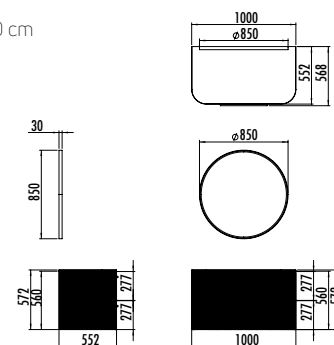

RY2120.00

RY2120.00

Rayas High Cabinet