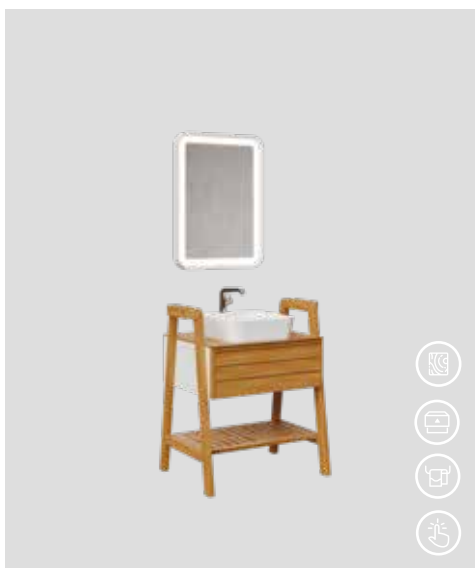

Truva Washbasin Unit 100 cm
Truva 85 cm LED Mirror

Adaptable Washbasin: UL060

TR0080.01.BYM

TR0080.01.BYM
TR4055.01.MBY

Truva Washbasin Unit 80 cm
Truva 55 cm LED Mirror

Adaptable Washbasin: UL040

TR0080.01.ANM