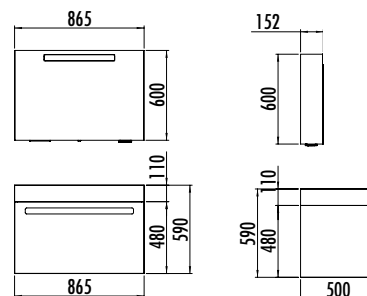

RE0085.42

RE0085.42
RE1085.42

Recta Washbasin Unit 85 cm
Recta LED Mirror Cabinet 85 cm