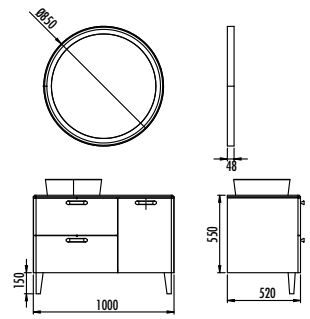

MATERIAL

Mirror LED Color

MATTE
WHITE &
MASSIVE
.MBY

MAT
CAPPUCINO
& MASSIVE
.MCP

MAT GREEN
& MASSIVE
.MYE

PT0100.42

PT0100.42
PT4085.02
PT4085.01

Patara Washbasin Unit
Patara Rounded LED Mirror
Patara LED Mirror 85x65 cm