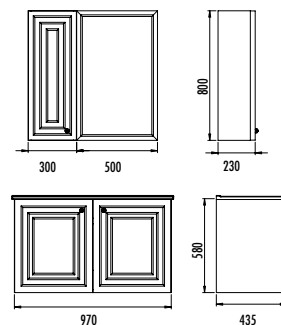

KY0100.01

- KY0100.01 Kayra Washbasin Unit 100 cm
- KY4001.01 Kayra LED Mirror
- KY1030.01 Mirror Side Cabinet