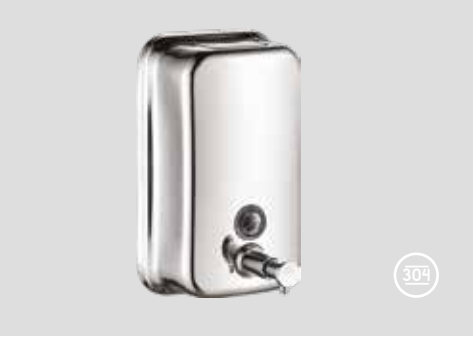

MA.LS71003

Liquid Soap (Bright) Stainless Steel

Do not clean the product with chemical cleaning agents
(such as limescale removers or bleach).

Qty of Box: 22 Weight: 0,63 kg