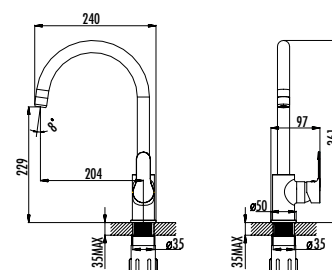

LIVA

BTU.LV1500

Liva Basin Faucet

The length of the discharge end is 114 mm
The height of the discharge end is 104 mm
Long lasting 35 mm ceramic cartridge

Qty of Box: 16 Weight: 1,30 kg

BTU.LV2500

Liva Bath Shower Faucet

The length of the discharge end is 154,2 mm
Long lasting 35 mm ceramic cartridge
(Raised with feet)
Automatic locked diverter

Qty of Box: 8 Weight: 1,44 kg

BT.LV8500

Liva Kitchen Faucet

The length of the discharge end is 204 mm
The height of the discharge end is 229 mm
Long lasting 35 mm ceramic cartridge
Faucet with moveable head

Qty of Box: 8 Weight: 1,44 kg