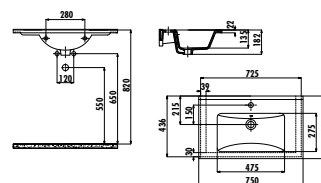

SU080

SU080-00CB00E-0000 Su Washbasin 45x80 cm

Qty of Pallet: Washbasin 24 · Weight: Washbasin 17,46 kg

SU075

SU075-00CB00E-0000 Su Washbasin 75 cm

Qty of Pallet: Washbasin 24 · Weight: Washbasin 17,63 kg

SU065

SU065-00CB00E-0000 Su Washbasin 65 cm

Qty of Pallet: Washbasin 24 · Weight: Washbasin 16,48 kg

SU060

SU060-00CB00E-0000 Su Washbasin 60 cm

Qty of Pallet: Washbasin 30 · Weight: Washbasin 14,77 kg

SU055

SU055-00CB00E-0000 Su Washbasin 55 cm

Qty of Pallet: Washbasin 50 · Weight: Washbasin 12,61 kg