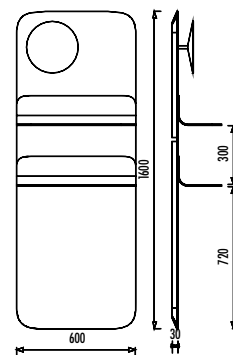

FL1060.00

- FL1060.00** Foglia Wall Unit with Sandblast Illuminated Half LED Mirror (600x1600x30 mm) (WxHxD)
- FL3068.01** Foglia Mobile Low Unit 60 cm (600x680x400 mm) (WxHxD)
- MA.MR50201** Make-up Mirror with Light