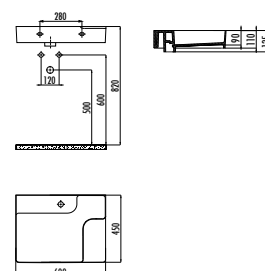

RB064

- RB064-00CB42E-0000 Ruby Top Counter Washbasin 60x45 cm
- RB064-00MB42E-0000 Ruby Top Counter Washbasin 60x45 cm Pearl Matt White

Qty of Pallet: 20 Weight: Washbasin 17,16 kg
The product features a concealed siphon. The siphon is included in the price.