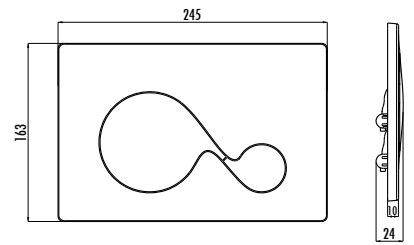

SENSE CONTROL PANELS

GP1301.00

White Control Panel

Qty of Box: 10 · Weight: 0,47 kg

GP1302.00

Matt Grey Painted Control Panel

Qty of Box: 10 · Weight: 0,47 kg

GP1302.04

Matt Anthracite Painted Control Panel

Qty of Box: 10 · Weight: 0,47 kg

GP1302.06

Matt Cappuccino Painted Control Panel

Qty of Box: 10 · Weight: 0,47 kg

GP1302.07

Mat Cool Grey Painted Control Panel

Qty of Box: 10 · Weight: 0,47 kg

GP1302.08

Mat Berry Painted Control Panel

Qty of Box: 10 · Weight: 0,47 kg

GP1302.09

Matt Nile Green Painted Control Panel

Qty of Box: 10 · Weight: 0,47 kg

GP1302.10

Charcoal Black Painted Control Panel

Qty of Box: 10 · Weight: 0,47 kg

GP1302.11

Gun Grey Plated Control Panel

Qty of Box: 10 · Weight: 0,47 kg

GP1303.00

Matt Chrome Plated Control Panel

Qty of Box: 10 · Weight: 0,47 kg

GP1304.00

Bright Chrome Plated Control Panel

Qty of Box: 10 · Weight: 0,47 kg