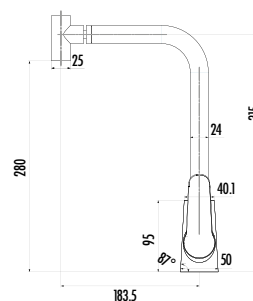

Bevel faucet family must be used with: FA002.

During installation, the product's dimensions should be measured if precision is required.