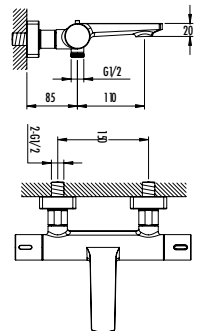

BATHTUB FAUCET

BT.VL2990

Bathtub Faucet

- The length of the discharge end is 132 mm
- The height of the discharge end is 115 mm
- 4 hole operated bathtub faucet
- 150 cm double closely-united shower spiral
- Single function hand shower
- Manuel diverter
- Long lasting ceramic cartridge

Qty of Box: 4 Weight: 4,71kg

Hot & Cold

balance in the bathroom

Thermostatic Faucet

The Creavit Thermostatic Faucet, with its ability to stabilize water temperature, eliminates the hassle of showering while adding comfort to bathrooms with its many functional features.

THERMOSTATIC BATH SHOWER FAUCET

Be smart:
every drop counts

BT.TS2505

Termostatik Bath Shower Faucet

- The length of the discharge end is 83 mm
- Anchoring diverter
- Heat scanting ceramic quarter turn brass cartridge
- 20 °C - 50 °C control range
- Buttoned system to protect against over temperature
- Water pressure between hot&cold water is max. 2 bar

Qty of Box: 8 Weight: 2,82kg