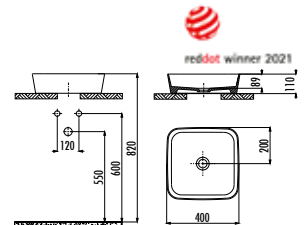

Gen-Z Collection

Qty of Pallet: Washbasin 90 · Weight: Washbasin 8,32 kg

LP040

LP040-00CB00E-KB00 Loop Square Bowl Washbasin 40 cm Cartoon Pattern

Gen-Z Collection

Qty of Pallet: Washbasin 90 · Weight: Washbasin 8,32 kg