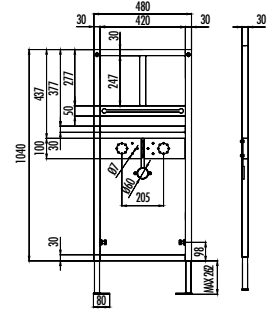

GLM100.01

Quick Installation To Front
Of The Wall For Washbasins

Weight: 5,50 kg

Urinal