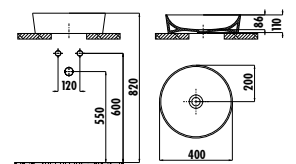

BOWL WASHBASINS - ULTRA

UL040

UL040-00CB00E-0000 Ultra Square Bowl Washbasin 40 cm

UL040-00MB00E-0000 Ultra Square Bowl Washbasin 40 cm Pearl Matt White

UL040-00KK00E-0000 Ultra Square Bowl Washbasin 40 cm Coal Black

UL040-00AM00E-0000 Ultra Square Bowl Washbasin 40 cm Matt Anthracite

UL040-00CM00E-0000 Ultra Square Bowl Washbasin 40 cm Matt Cappuccino

Qty of Pallet: 90 · Weight: Washbasin 9,65 kg
Decorated and colored products, are produced by the time given after order.

UL145

UL145-00CB00E-0000 Ultra Round Bowl Washbasin Ø45 cm

Qty of Pallet: 70 · Weight: Washbasin 10,08 kg

UL140

UL140-00CB00E-0000 Ultra Round Bowl Washbasin Ø40 cm

Qty of Pallet: 90 · Weight: Washbasin 8,25 kg