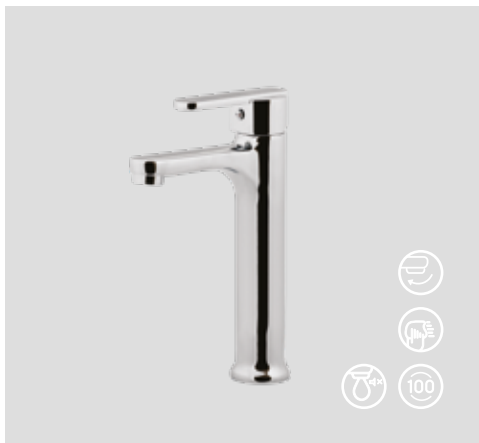

BT.VG6640

Vega Long Basin Faucet

The length of the discharge end is 154,8 mm
The height of the discharge end is 226 mm
Long lasting 35 mm ceramic cartridge
(Raised with feet)

Qty of Box: 12 Weight: 1,57kg

BT.VG2840

Vega Bath Shower Faucet

The length of the discharge end is 151,5 mm
Upper set connecting "G1/2"
Automatic locked diverter
Long lasting 35 mm ceramic cartridge
(Raised with feet)

Qty of Box: 12 Weight: 1,39kg