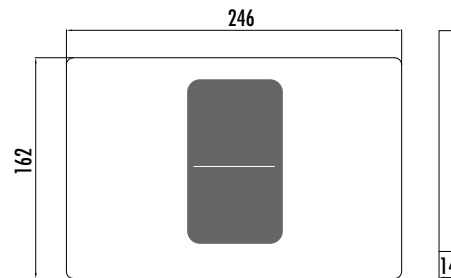

Qty of Box: 10 - Weight: 0,47

144

creavit.com.tr

Control Panel with Sensor + Motor Column

Be smart;
every drop counts

FP8003

Control Panel with Sensor + Motor Column

FP8003.00 - White