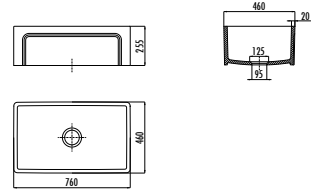

Qty of Pallet: Washbasin 40 · Weight: Washbasin 9,33 kg

ESSE KITCHEN SINKS

ES061

ES061-00CB00E-0000 Esse Sink 61 cm - White

Qty of Pallet: Washbasin 14 Weight: Washbasin 25,65kg

ES076

ES076-00CB00E-0000 Esse Sink 76 cm - White