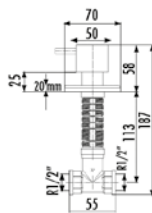

Qty of Box: 32 Weight: 0,64kg