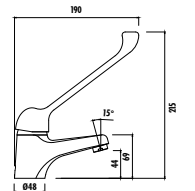

BT.HM1106

BT.HM1106 Applique Basin Faucet

- Long lasting 40 mm ceramic cartridge
- Length of discharge end 200 mm.
- Long and ergonomic handle for easy control
- Swing Pipe
- Flowrate is 8l/min
- Working pressure is 3-4 bar

Qty of Box: 16 · Weight: 1,27 kg