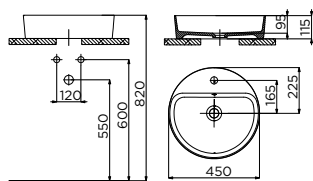

LP146-00NN00E-0000 Loop Round Bowl Washbasin Ø45 cm - Neon

LP146-00ST00E-0000 Loop Round Bowl Washbasin Ø45 cm - Peach Fuzz

LP146-00LC00E-0000 Loop Round Bowl Washbasin Ø45 cm - Lemon Blossom

Qty of Pallet: Washbasin 70 - Weight: Washbasin 10,12 kg