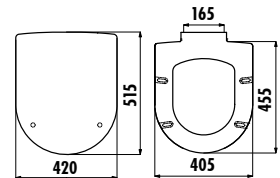

DUROPLAST SEAT&COVERS

KC2703

KC2703.01.0000E

Foglia Duroplast Soft Closing Seat & Cover - White

Qty of Box: Seat & Cover 5 · Weight: Seat & Cover 3,200 kg

FOGLIA

KC1303

KC1303.01.0000E

Gokcebey Duroplast Soft Closing Seat & Cover - White

KC1302.01.0000E

Gokcebey Duroplast Seat & Cover with Metal Hinge - White

Qty of Box: Seat & Cover 10 · Weight: Seat & Cover 2,25-2,05 kg

GÖKÇEBEY

KC1403

KC1403.01.0000E

Grande Duroplast Soft Closing Seat & Cover - White

Qty of Box: Seat & Cover 10 · Weight: Seat & Cover 3,85 kg

GRANDE

KC3403

KC3403.02.0000E

Ness Duroplast Soft Closing Seat & Cover - White

Qty of Box: Seat & Cover 10 · Weight: Seat & Cover 1,55 kg

NESS

KC3403

KC3403.01.0000E

Ness Duroplast Soft Closing Seat & Cover - White

Qty of Box: Seat & Cover 10 · Weight: Seat & Cover 1,55 kg