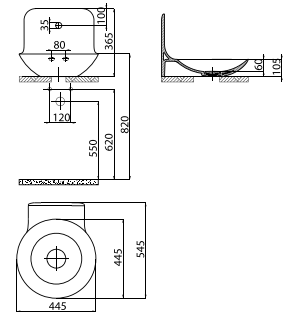

SET0027.012

- FG045-00CB00E-0000 Foglia Top Counter Washbasin with Faucet Hole 45 cm
- BT.FG1401 Foglia Concealed Washbasin Faucet
- SF.SF6088 Washbasin Siphon - Z Type
- SF.SF066 Basin Waste G1 1/4"

Qty of Pallet: Washbasin Set* 24 - Qty of Box: 1 Set - Set Weight: 16,70 kg
*All set parts are packed together.