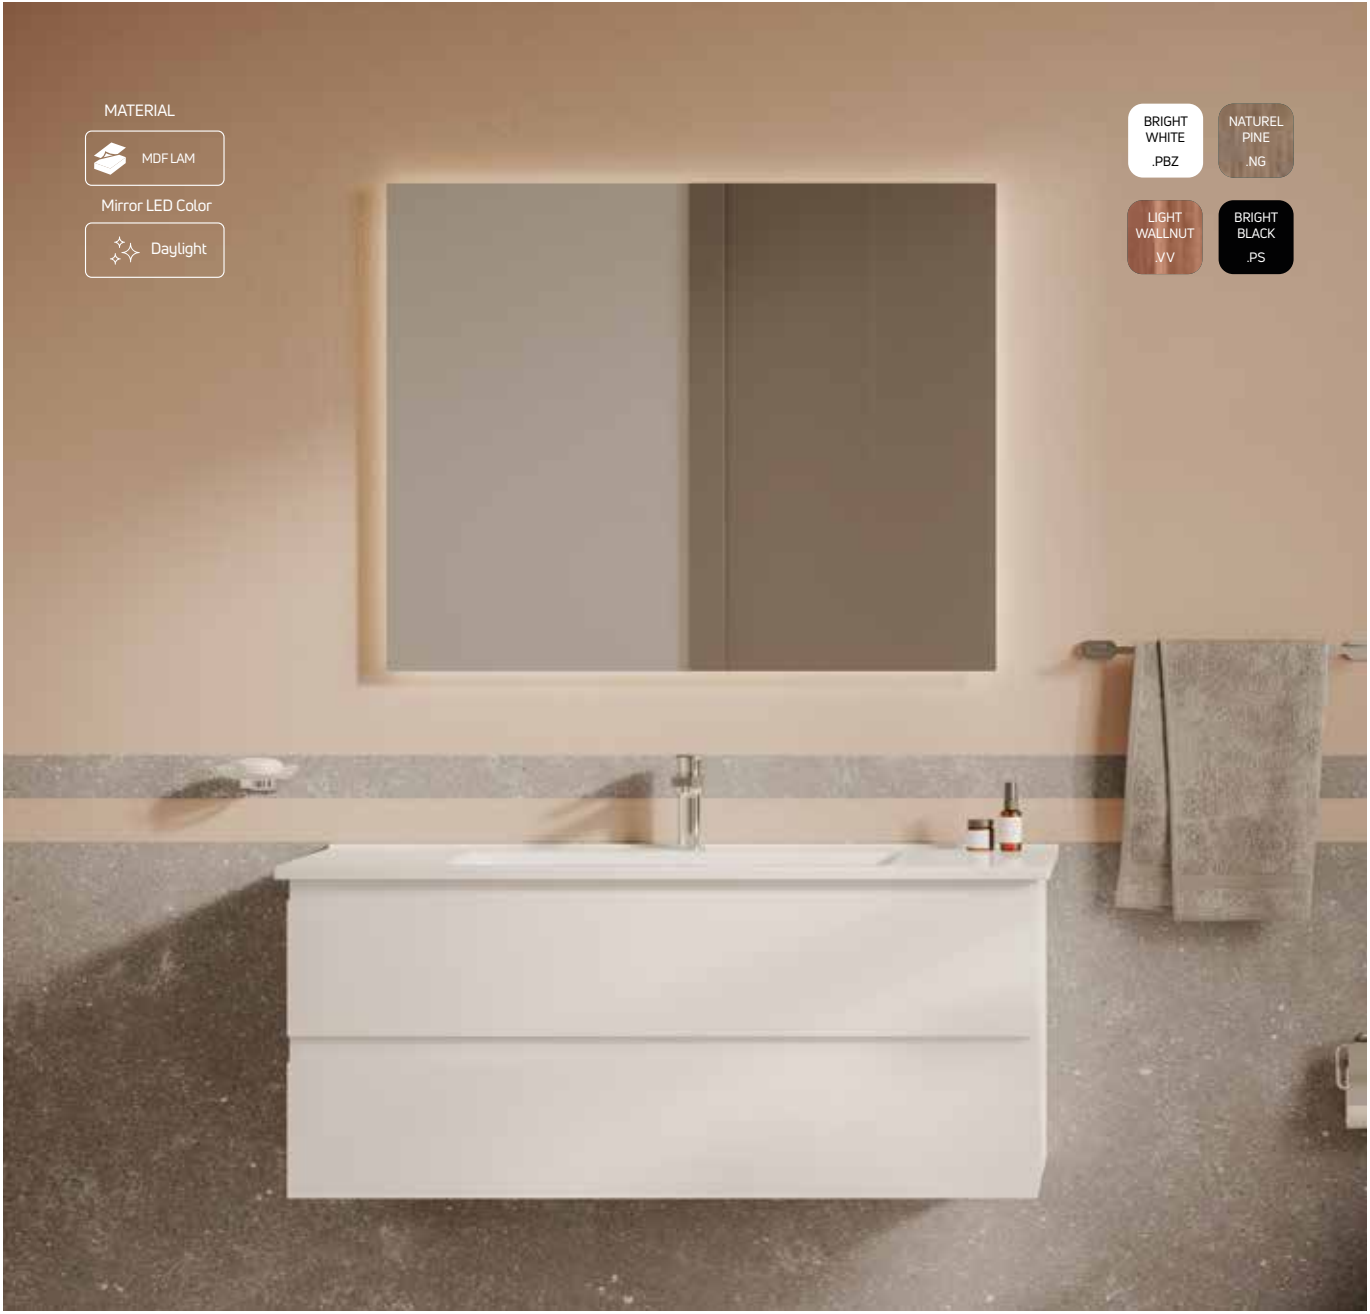

Truva LED Mirror 55 cm

ALINDA

MATERIAL

Mirror LED Color

206

creavit.com.tr

AD0060.20

- AD0060.20
- AD4060.02
- AD0060.10
- AD4060.02
- AD1060.10