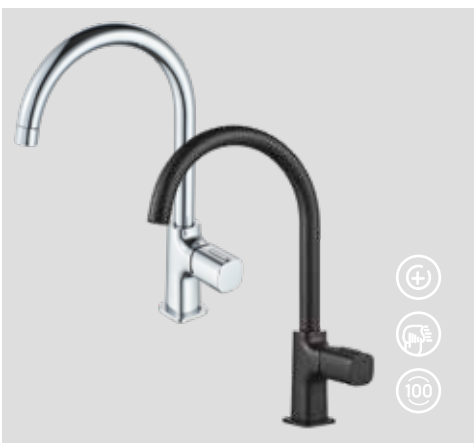

BT.AL8500 - BT.AL8500S

Alfa Kitchen Faucet - Bright Chrome

Alfa Kitchen Faucet - Black

The length of the discharge end is 200 mm

The height of the discharge end is 250 mm

Long lasting 28 mm ceramic cartridge

Qty of Box: 8 Weight: 0,969 kg