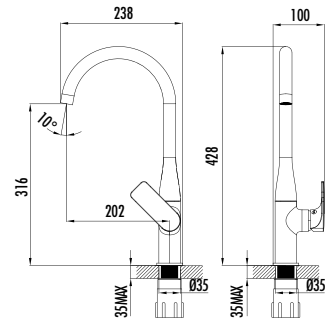

Qty of Box: 8 Weight: 2,55kg

Faye faucet family must be used with: FA002.

During installation, the product's dimensions should be measured if precision is required.