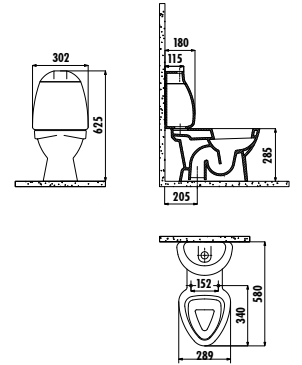

Qty of Pallet: Pan 30 · Cistern: 75 · Qty of Box: Internal Mechanism 10 Seat & Cover: 10
Weight: Pan 14,59 kg · Cistern 7,68 kg · Internal Mechanism 0,85 kg · Seat & Cover 1,55 kg