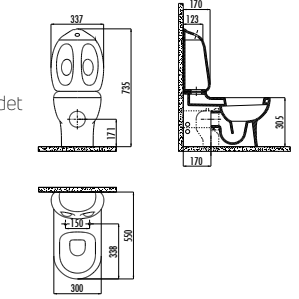

BT.FC1198B

Ducky Ficus
Washbasin Faucet -
Blue

Qty of Box: 10 ·
Weight: 2,31 kg

MA.BR20203B

Ducky Royale
Soap Holder - Blue

Qty of Box: 50 ·
Weight: 0,55 kg

MA.DC30035-AB

Ducky Big Mirror -
Duck Figure

Qty of Box: 10 ·
Weight: 2,55 kg

MA.DC30035-BB

Ducky Small Mirror -
Egg Figure

Qty of Box: 10 ·
Weight: 1,05 kg

MA.BR20204B

Ducky Royale
Toothbrush Holder -
Blue - Frosted Glass

Qty of Box: 50 ·
Weight: 0,41 kg

MA.BR20210B

Ducky Royale
Towel Ring
- Blue

Qty of Box: 40 ·
Weight: 0,43 kg

MA.BR20213B

Ducky Royale Toilet
Roll Holder - Blue

Qty of Box: 50 ·
Weight: 0,39 kg

MA.BR20216B

Ducky Toilet Brush
Holder -Wall Mounted
- Blue - Frosted Glass

Qty of Box: 50 ·
Weight: 0,93 kg