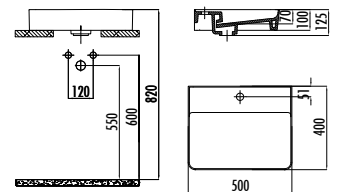

Qty of Pallet: 30 Weight: Washbasin 13,56 kg
The product features a concealed siphon. The siphon is included in the price.

Decorated and colored products, are produced by the time given after order.

During installation, the product's dimensions should be measured if precision is required.