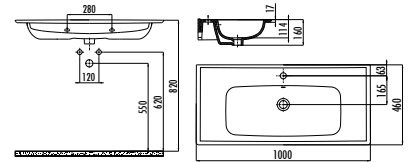

Saily Washbasin 100 cm - Coal Black

Qty of Pallet: Washbasin 24 · Weight: Washbasin 22,56kg

VANITY WASHBASINS

ERINE SERIES

ER100

ER100-00CB00E-0000 Erine Washbasin 100 cm

Qty of Pallet: Washbasin 24 - Weight: Washbasin 23,97 kg