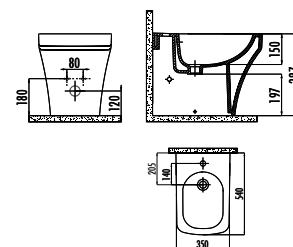

S0037

S0037-00CB00E-0000 Solo Under Counter Washbasin 38x38 cm

Qty of Pallet: Washbasin 40 · Weight: Washbasin 10,05 kg

S0361

S0361-11CB00E-0000 Solo Rim-Off Back to Wall Pan

S0361-00CB00E-0000 Solo Rim-Off Back to Wall Pan Combined Bidet

MA410-00CB00E-0000 Multi Cistern

KC2003.03.0000E Solo Duroplast Soft Closing Seat & Cover - White

Qty of Pallet: Pan 15 · Cistern 75 Qty of Box: Seat & Cover 10
Weight: Pan 35,99 kg · Cistern 15,11 kg Seat & Cover 2,8 kg

S0321

S0321-11CB00E-0000 Solo Rim-Off Wall Hung Pan

S0321-00CB00E-0000 Solo Rim-Off Wall Hung Pan Combined Bidet

KC3203.02.0000E Essere Duroplast Soft Closing Seat & Cover - White

Qty of Pallet: Pan 24 · Qty of Box: Seat & Cover 10 Weight: Pan 29,40 kg
There is only hidden connection for the self cleaning pipe&internal mechanism

S0500

S0500-00CB00E-0000 Solo Back to Wall Bidet

Qty of Pallet: Bidet 25 · Weight: Bidet 27,00 kg

S0510

S0510-00CB00E-0000 Solo Wall Hung Bidet

Qty of Pallet: Bidet 24 · Weight: Bidet 24,11 kg