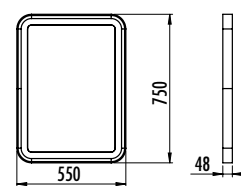

Truva LED Mirror 55 cm

ALINDA

MATERIAL

Mirror LED Color

206

creavit.com.tr

AD0060.20

- AD0060.20
- AD4060.02
- AD0060.10
- AD4060.02
- AD1060.10