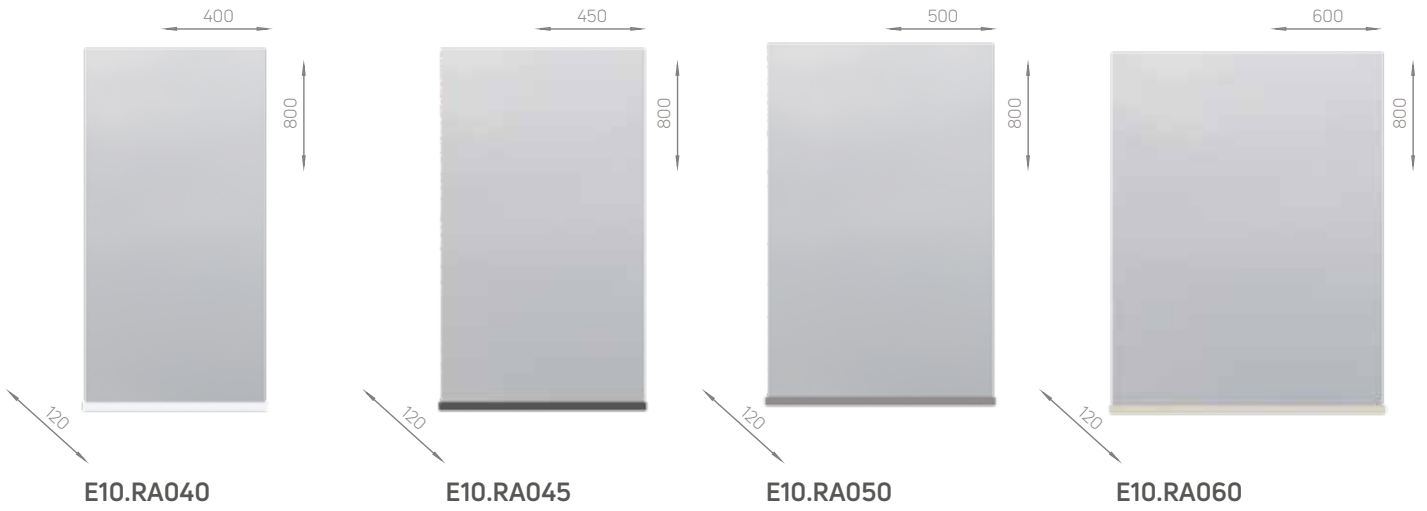

MIRRORS WITH SHELVES

E10

DAFNE GREY ANTHRACITE WHITE

MIRROR CABINET

E10

DAFNE GREY ANTHRACITE WHITE

TOP CABINETS / BODY MELAMINE DOOR LAKE

With right and left opening cover options