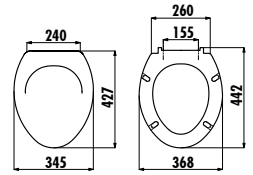

Cinar

KC0702

KC0702.01.0000E

Cinar Duroplast Seat & Cover with Metal Hinge - White

Qty of Box: Seat & Cover 10 - Weight: Seat & Cover 2,05 kg

KID

KC0802

KC0802.01.0000E