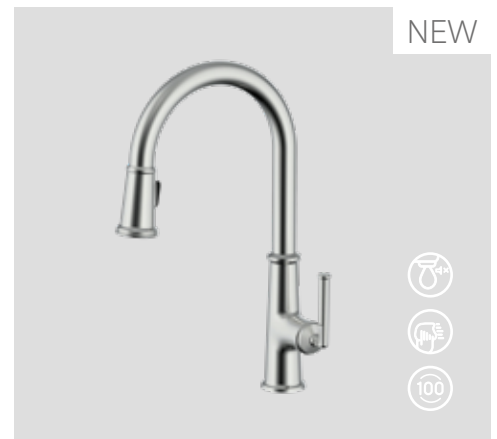

Retro

BT.RE8900

Retro Kitchen Faucet in Nickel Finish (2 Function Spray Head)

The length of the discharge end is 235 mm
The height of the discharge end is 230 mm
Long lasting 25 mm ceramic cartridge

Qty of Box: 8 Weight: 3 kg