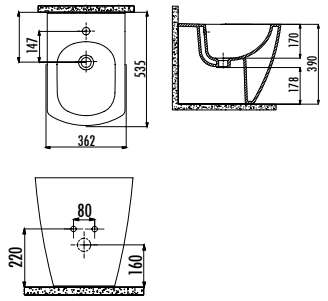

During installation, the product's dimensions should be measured if precision is required.

EG500

EG500-00CB00E-0000 Elegant Back to Wall Bidet

Qty of Pallet: Bidet 25 · Weight: Bidet 28,33 kg

EG510

EG510-00CB00E-0000 Elegant Wall Hung Bidet