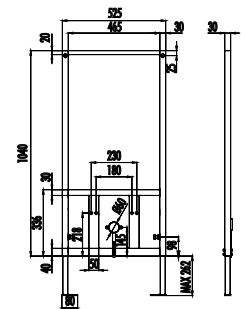

GBM500.00

Quick Installation To Floor
Self - Standing For Bidets

Weight: 14,10 kg

Bidet

GBM500.01

Quick Installation To Front
Of The Wall For Bidets

Weight: 11,50 kg

No Contact, Only Hygiene