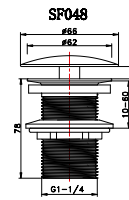

SF.SF048

Basin Waste with Overflow 54 mm

Qty of Box: 50 Weight: 0,33kg