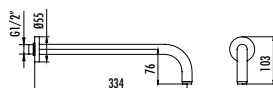

BT.A12

Concealed Shower Long Arm from the Wall

BT.A12 - Chrome
BT.A12S - Matt Black
BT.A12GR - Gun Grey

The length of discharge end is 334 mm

G1/2" Connected

Qty of Box: 50 Weight: 0,25 kg

BT.A10

Concealed Shower Short Arm from the Wall

The length of discharge end is 128 mm

G1/2" Connected