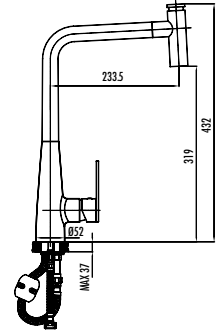

Qty of Box: 14 Weight: 2,21kg