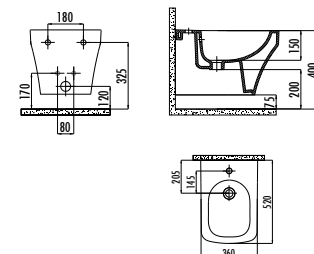

Qty of Pallet: Bidet 24 · Weight: Bidet 24,11 kg