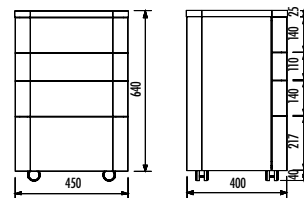

FL3068.01

FL3068.01

Foglia Mobile Low Unit 60 cm
(600x680x400 mm) (WxHxD)

FL1060.00

FL1060.00

MA.MR50201

Foglia Wall Unit with Magnifier &
2 Shelves (600x1600x30 mm) (WxHxD)

Make-up Mirror with light