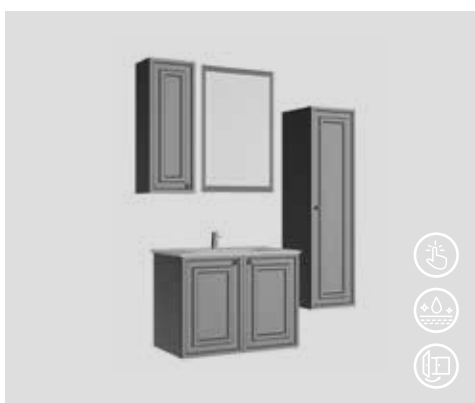

- KY0100.01 Kayra Washbasin Unit 100 cm
- KY4001.01 Kayra LED Mirror
- KY1030.01 Mirror Side Cabinet

Adaptable Washbasin: SU060 - SU080 - SU100

KY0080.01

- KY0080.01 Kayra Washbasin Unit 80 cm
- KY4001.01 Kayra LED Mirror
- KY1030.01 Mirror Side Cabinet