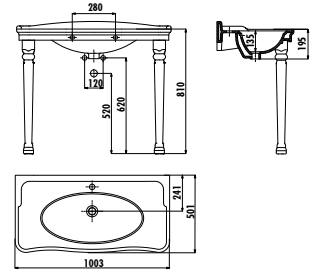

Qty of Pallet: Washbasin 20 · Qty of Box: Washbasin 1 · Antik Pedestal 2
Weight: Washbasin 29,56 kg 2 pcs Antik Pedestal: 720 kg