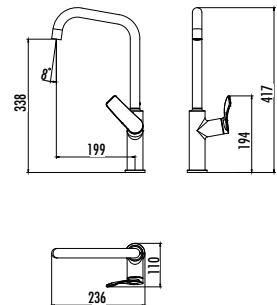

BT.LU2001 - BT.LU2001GR

Lua Concealed Shower Faucet - Bright Chrome

Lua Concealed Shower Faucet - Gun Grey

The length of the discharge end is 199 mm
The height of the discharge end is 338 mm
Long lasting 35 mm ceramic cartridge

The in-wall and on-wall groups are included in the same box
Qty of Box: 12 Weight: 0,987 kg

Fixed Spout Set

Chrome

- BTA12
- DS.SH340
- BT.LU01

Hand Spray Outlet Set

Chrome

- BTA12
- DS.SH340
- BTA01
- DS.SH120

3 Function Convertible Outlet Set

Chrome

- BTA12
- DS.SH340
- BT.LU02
- DS.SH120

Fixed Spout Set

Gun Grey

- BTA12GR
- DS.SH350GR
- BT.LU01GR

Hand Spray Outlet Set

Gun Grey

- BTA12GR
- DS.SH350GR
- BTA01GR
- DS.SH130GR

3 Function Convertible Outlet Set

Gun Grey

- BTA12GR
- DS.SH350GR
- BT.LU02GR
- DS.SH130GR

BT.LU01 - BT.LU01GR

Lua Concealed Shower Spout - Bright Chrome

Lua Concealed Shower Spout - Gun Grey

The length of the discharge end is 218 mm

Qty of Box: 50 Weight: 0,391 kg

BT.LU02 - BT.LU02GR

Lua Concealed Shower Spout - Bright Chrome

Lua Concealed Shower Spout - Gun Grey

The length of the discharge end is 150 mm

Qty of Box: 20 Weight: 0,650 kg

BT.LU8500 - BT.LU8500GR

Lua Kitchen Faucet - Bright Chrome

Lua Kitchen Faucet - Gun Grey

The length of the discharge end is 199 mm
The height of the discharge end is 338 mm
Long lasting 35 mm ceramic cartridge

Qty of Box: 8 Weight: 1,50 kg