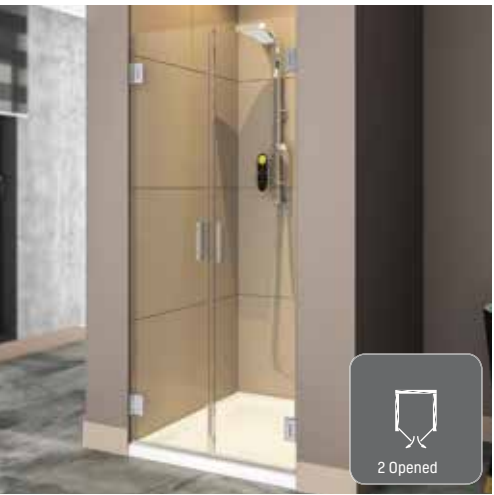

SANTO 140

General Features

- **Tempered Glass Thickness** : 6 mm / 8 mm
- **Glass Colors** : Transparent
- **Sandblasting Glass Patterns** : Line - Floor - Mystic - Ocean
- **Color Profile** : Shiny Silver, Gold, Mocha, Black
- **Shower Cabin Height** : 200 cm

OVER SHOWER TRAY / FRONTAGE

Product Code	Size (cm)	Door Entry (Distance /cm)
DK.SA00.0027	61 - 70	64
DK.SA00.0028	71 - 80	74
DK.SA00.0029	81 - 90	84
DK.SA00.0030	91 - 100	94
DK.SA00.0031	101 - 110	104
DK.SA00.0032	111 - 120	114

265