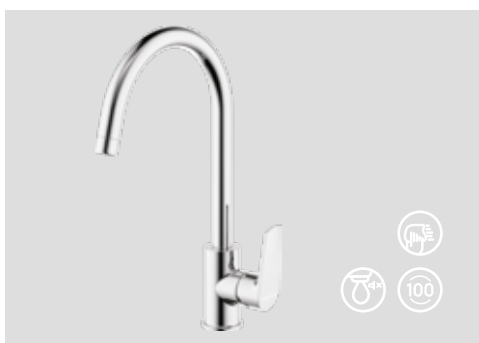

BT.S08500

Solo Kitchen Faucet

The length of the discharge end is 204 mm
The height of the discharge end is 229 mm
Long lasting 35 mm ceramic cartridge
Faucet with moveable head

Qty of Box: 8 Weight: 1,78kg