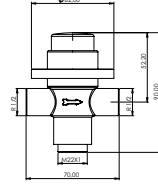

MS.PM3001

**Concealed Time Delay Urinal
Flusher**

Sıva altı bağlantı parçaları dahil değildir.
Qty of Box: 32 Weight: 0,55kg