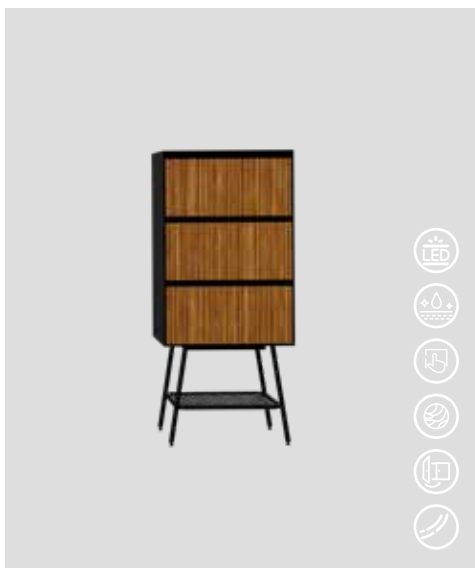

HRZ.LD0180.SYM

HRZ.LD0180.SYM
HRZ.YA100.SYM

Horizon Washbasin Unit 180 cm
Horizon Yuvarlak LED Mirror 100 cm - Metal

HRZ.BD060.SYM

HRZ.BD060.SYM

Horizon High Cabinet 60 cm - Black Massive