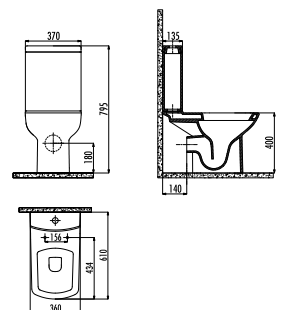

Qty of Pallet: Pan 25 · Cistern 85 · Seat & Cover 10 Weight: Pan 24,39 kg · Cistern 13,21 kg · Seat & Cover 2,32 kg