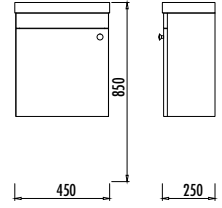

EM0045.01.BB

EM0045.01.BB

Elmas Washbasin Unit White

Adaptable Washbasin: TP025

EM0045.01.BS

EM0045.01.BS

Elmas Mirror & Shelf 45 cm Black

Adaptable Washbasin: TP025

EM0045.01.BL

EM0045.01.BL

Elmas Washbasin Unit Belly

Adaptable Washbasin: TP025

EM1045.01

EM1045.01

Elmas Mirror & Shelf 45 cm

Montaj sürecinde kesin ölçü gerektiğinde ürün üzerinden alınan birbir ölçüler kullanılmalıdır.

The images of accessories, such as handles, are for representation purposes and may vary.
During installation, the product's dimensions should be measured if precision is required.