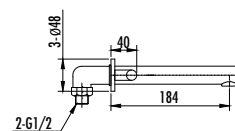

BT.AZ1400 - BT.AZ1400S

Azure Concealed Basin Faucet

Azure Concealed Basin Faucet
- Matt Black

The length of the discharge end is 184 mm

Quarter-turn cartridge

Qty of Box: 6 Weight: 2,85 kg