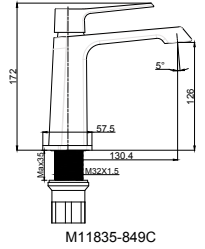

BT.SK1500GR

Stark Basin Faucet - Gun Grey

The length of the discharge end is 130 mm
The height of the discharge end is 126 mm
Long lasting 26 mm ceramic cartridge

Qty of Box: 16 Weight: 1,5 kg