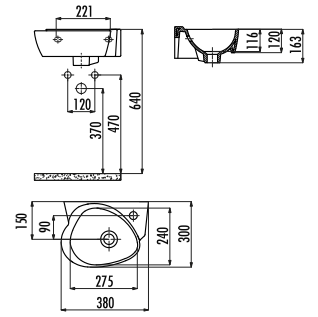

SPECIAL SOLUTIONS - KID

CK035

CK035-00CB00E-0000 Kid Washbasin 38 cm

Qty of Pallet: 75 · Weight: Washbasin 8,98 kg

CK300

CK300-11CB00E-0000 Kid S-Trap Pan
CK300-00CB00E-0000 Kid S-Trap Pan Combined Bidet
CK400-00CB00E-0000 Kid Cistern White
IT1025 Kid Cistern Dual Flushing Internal Mechanism
KC0802.01.0000E Kid Duroplast Metal Hinge Seat & Cover - White

Qty of Pallet: Pan 30 · Cistern: 75 · Qty of Box: Internal Mechanism 10 Seat & Cover: 10
Weight: Pan 14,59 kg · Cistern 7,68 kg · Internal Mechanism 0,85 kg · Seat & Cover 1,55 kg

CK310

CK310-11CB00E-0000 Kid P-Trap Pan
CK310-00CB00E-0000 Kid P-Trap Pan Combined Bidet
CK400-00CB00E-0000 Kid Cistern White
IT1025 Kid Cistern Dual Flushing Internal Mechanism
KC0802.01.0000E Kid Duroplast Metal Hinge Seat & Cover - White

Qty of Pallet: Pan 30 · Cistern: 75 · Qty of Box: Internal Mechanism 10 Seat & Cover: 10
Weight: Pan 12,94 kg · Cistern 7,68 kg · Internal Mechanism 0,85 kg · Seat & Cover 1,55 kg