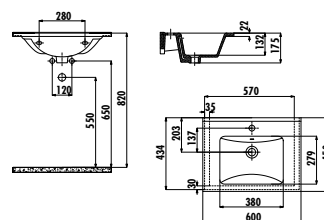

SU080

SU080-00CB00E-0000 Su Washbasin 45x80 cm

Qty of Pallet: Washbasin 24 · Weight: Washbasin 17,46 kg

SU075

SU075-00CB00E-0000 Su Washbasin 75 cm

Qty of Pallet: Washbasin 24 · Weight: Washbasin 17,63 kg

SU065

SU065-00CB00E-0000 Su Washbasin 65 cm

Qty of Pallet: Washbasin 24 · Weight: Washbasin 16,48 kg

SU060

SU060-00CB00E-0000 Su Washbasin 60 cm

Qty of Pallet: Washbasin 30 · Weight: Washbasin 14,77 kg

SU055

SU055-00CB00E-0000 Su Washbasin 55 cm

Qty of Pallet: Washbasin 50 · Weight: Washbasin 12,61 kg