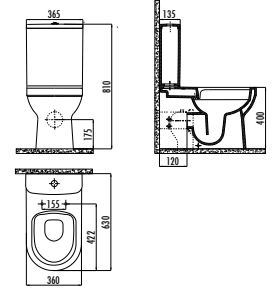

SINGLE PRODUCTS - BACK TO WALL PAN

LT361

LT361-11CB00E-0000

Letoon Rim-Off Back to Wall Pan

LT361-00CB00E-0000

Letoon Rim-Off Back to Wall Pan
Combined Bidet

NV410-00CB00E-0000

Nova Cistern

KC2203.01.0000E

Tefen Duroplast Soft Closing
Seat & Cover - White

Qty of Pallet: Pan 15 · Cistern 85 Qty of Box: Seat & Cover 10
Weight: Pan 32,86 kg · Cistern 14,38 kg Seat & Cover 2,55 kg

LY360

LY360-11CB00E-0000

Lidya Back to Wall Pan

LY360-00CB00E-0000

Lidya Back to Wall Pan
Combined Bidet

LY410-00CB00E-0000

Lidya Cistern

KC2903.01.0000E

Lidya Duroplast Soft Closing
Seat & Cover - White

Qty of Pallet: Pan 15 · Cistern 85 Qty of Box: Seat & Cover 10
Weight: Pan 38,28 kg · Cistern 13,21 kg Seat & Cover 2,6 kg

NV361

NV361-11CB00E-0000

Nova Rim-Off Back to Wall Pan

NV361-00CB00E-0000

Nova Rim-Off Back to Wall Pan
Combined Bidet

NV410-00CB00E-0000

Nova Cistern

KC1603.01.0000E

Lara Duroplast Soft Closing
Seat & Cover - White

Qty of Pallet: Pan 15 · Cistern 85 Qty of Box: Seat & Cover 10
Weight: Pan 32,24 kg · Cistern 14,38 kg Seat & Cover 2,32 kg

GR360

GR360-11CB00E-0000

Grande Back to Wall Pan

GR360-00CB00E-0000

Grande Back to Wall Pan

GR410-00CB00E-0000

Grande Cistern

KC1403.01.0000E

Grande Duroplast Soft Closing
Seat & Cover - White

Qty of Pallet: Pan 15 · Cistern 60 · Qty of Box: Seat & Cover 10
Weight: Pan 48,22 kg · Cistern 18,26 kg · Seat & Cover 3,85 kg