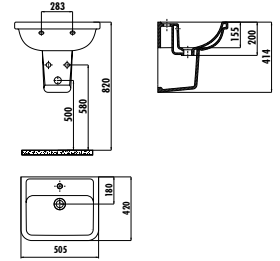

Qty of Pallet: Washbasin 15 · Half Pedestal 75 Weight: Washbasin 16,30 kg · Half Pedestal 6,78 kg