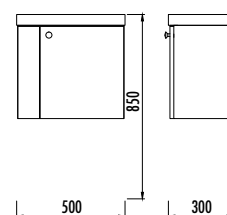

FT0053.01.BBR

FT0053.01.BBR

Forest Washbasin Unit Baroque