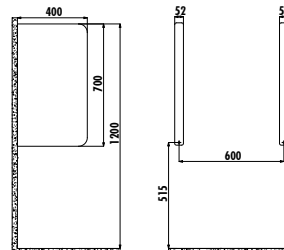

Decorated and colored products, are produced by the time given after order.

During installation, the product's dimensions should be measured if precision is required.