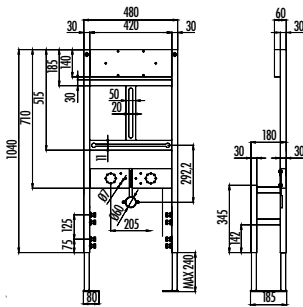

GPM600.00

Quick Installation To Floor
Self - Standing For Urinals

Weight: 15,64 kg

Urinal