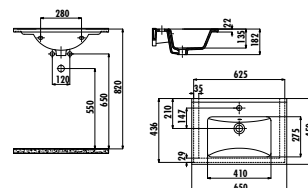

SU080

SU080-00CB00E-0000 Su Washbasin 45x80 cm

Qty of Pallet: Washbasin 24 · Weight: Washbasin 17,46 kg

SU075

SU075-00CB00E-0000 Su Washbasin 75 cm

Qty of Pallet: Washbasin 24 · Weight: Washbasin 17,63 kg

SU065

SU065-00CB00E-0000 Su Washbasin 65 cm

Qty of Pallet: Washbasin 24 · Weight: Washbasin 16,48 kg

SU060

SU060-00CB00E-0000 Su Washbasin 60 cm

Qty of Pallet: Washbasin 30 · Weight: Washbasin 14,77 kg

SU055

SU055-00CB00E-0000 Su Washbasin 55 cm

Qty of Pallet: Washbasin 50 · Weight: Washbasin 12,61 kg