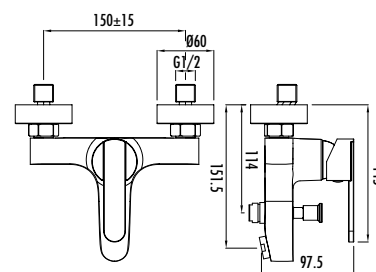

BT.VG1508

Vega Basin Faucet

The length of the discharge end is 138,2 mm
The height of the discharge end is 168,5 mm
Long lasting 35 mm ceramic cartridge
(Raised with feet)
Swing pipe

Qty of Box: 8 Weight: 1,31kg