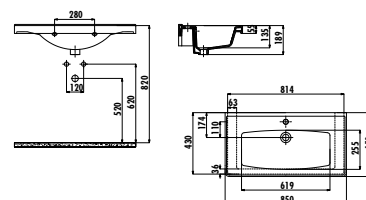

Qty of Pallet: Washbasin 24 · Weight: Washbasin 2264 kg