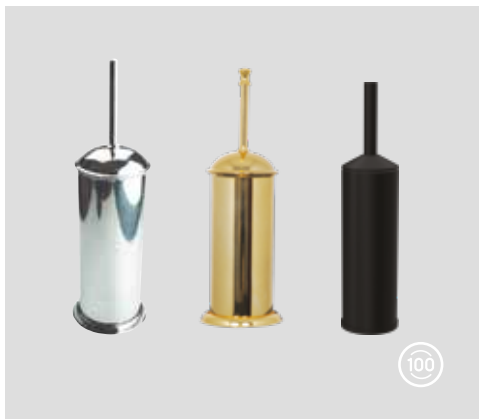

MA.BR20225

Royale Toilet Brush and Holder

MA.BR20225 - Chrome

MA.BR20225G - Gold

MA.BR20228 - S - Black

Qty of Box: 50 Weight: 0,63 kg Gold 0,65 kg