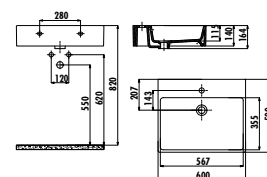

NX256

NX256-00CB00E-0000 Next Top Counter Washbasin
50x50 cm

Qty of Pallet: Washbasin 40 · Weight: Washbasin 18,20 kg