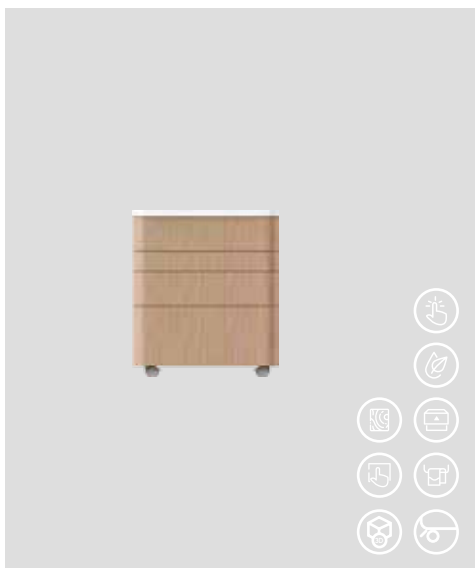

MA.MR50201

Make-up Mirror with light

FL3068.01

FL3068.01

Foglia Mobile Low Unit 60 cm
(600x680x400 mm) (WxHxD)

COMPACT

166 |

creavit.com.tr