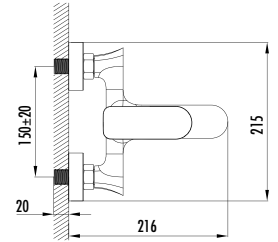

PURE

BT.PR1500

Pure Basin Faucet

The length of the discharge end is 128 mm

The height of the discharge end is 110 mm

Long lasting 35 mm ceramic cartridge
(Raised with feet)

Qty of Box: 8 Weight: 1,72 kg

BT.PR2500

Pure Bath Shower Faucet

The length of the discharge end is 194 mm

Üst Takım Bağlantısı "G1/2"

Long lasting 35mm ceramic cartridge
(Raised with feet)

Locking diverter

Qty of Box: 6 Weight: 2,3kg

BT.PR8501

Pure Kitchen Faucet

The length of the discharge end is 236 mm

The height of the discharge end is 275 mm

Long lasting 35mm ceramic cartridge
Swing pipe

Qty of Box: 8 Weight: 1,95kg

Pure faucet family must be used with: FA002.

During installation, the product's dimensions should be measured if precision is required.