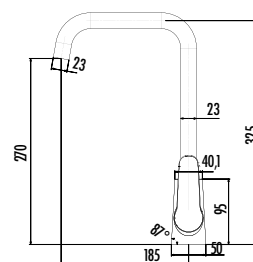

BT.BV8645

Bevel Hinged Kitchen Faucet

The length of the discharge end is 183 mm
The height of the discharge end is 280 mm
Swing pipe
Faucet with moveable head
Long lasting 35 mm ceramic cartridge

Qty of Box: 12 Weight: 3,07kg