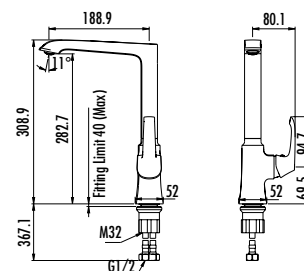

Qty of Box: 8 Weight: 2,13kg

Avangart faucet family must be used with: FA002.

During installation, the product's dimensions should be measured if precision is required.