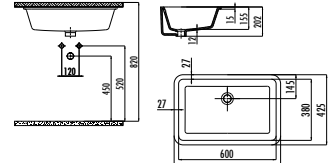

TOP COUNTER & UNDER COUNTER WASHBASIN

NEW

TP760

TP760-00CB00E-0000 Under Counter Washbasin
38x60 cm

Qty of Pallet: 24 · Weight: Washbasin 13,00 kg

TP730

TP730-00CB00E-0000 Under Counter Washbasin
30x50 cm

Qty of Pallet: Washbasin 50 · Weight: Washbasin 11,82 kg

TP738

TP738-00CB00E-0000 Under Counter Washbasin
38x51 cm

Qty of Pallet: Washbasin 40 · Weight: Washbasin 11,69 kg

TP205

TP205-00CB00E-0000 Under Counter Washbasin
40x52 cm

Qty of Pallet: Washbasin 36 · Weight: Washbasin 10,41 kg

TP216

TP216-00CB00E-0000 Under Counter Washbasin
37x51 cm

Qty of Pallet: Washbasin 40 · Weight: Washbasin 9,00 kg

TP214

TP214-00CB00E-0000 Under Counter Washbasin
37x47 cm

Qty of Pallet: Washbasin 40 · Weight: Washbasin 7,64 kg