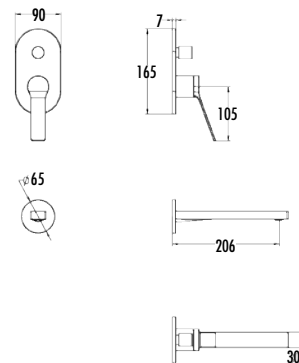

BT.RT2001 - BT.RT2001GR

Ritmo Concealed Shower Faucet - Bright Chrome
Ritmo Concealed Shower Faucet - Gun Grey

Concealed Box
2 Ways Diverter

The recessed and surface-mounted groups are in the same box.
Qty of Box: 12 Weight: 0,987 kg

Fixed Spout Set

Chrome

BT.A12

DS.SH340

BT.RT01

Hand Spray Outlet Set

Chrome

BT.A12

DS.SH340

BT.A01

DS.SH120

3 Function Convertible Outlet Set

Chrome

BT.A12

DS.SH340

BT.RT02

DS.SH120

Fixed Spout Set

Gun Grey

BT.A12GR

DS.SH350GR

BT.RT01GR

Hand Spray Outlet Set

Gun Grey

BT.A12GR

DS.SH350GR

BT.A01GR

DS.SH130GR

3 Function Convertible Outlet Set

Gun Grey

BT.A12GR

DS.SH350GR

BT.RT02GR

DS.SH130GR

BT.RT01 - BT.RT01GR

Ritmo Concealed Shower Spout
Ritmo Concealed Shower Spout - Gun Grey

The length of the discharge end is 206 mm

Qty of Box: 50 Weight: 0,391 kg

BT.RT02 - BT.RT02GR

Ritmo Concealed Shower Spout with Diverter - Bright Chrome
Ritmo Concealed Shower Spout with Diverter - Gun Grey

The length of the discharge end is 150 mm

Qty of Box: 20 Weight: 0,650 kg

BT.RT8500 - BT.RT8500GR

Ritmo Kitchen Faucet - Bright Chrome
Ritmo Kitchen Faucet - Gun Grey

The length of the discharge end is 185 mm

The height of the discharge end is 293 mm

Long lasting 35 mm ceramic cartridge

Qty of Box: 8 Weight: 1,50 kg