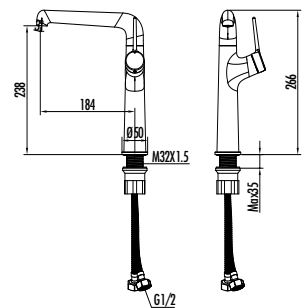

FLOW

BT.FL1500

Flow Basin Faucet

The length of the discharge end is 149 mm
The height of the discharge end is 156 mm
Long lasting 26 mm ceramic cartridge

Qty of Box: 8 Weight: 1 kg

BT.FL6500

Flow Long Basin Faucet

The length of the discharge end is 196 mm
The height of the discharge end is 287 mm
Long lasting 26 mm ceramic cartridge

Qty of Box: 8 Weight: 1,50 kg

BT.FL2500

Flow Bath Shower Faucet

The length of the discharge end is 114 mm
Long lasting 30 mm ceramic cartridge

Qty of Box: 8 Weight: 1,20 kg

BT.FL8500

Flow Kitchen Faucet

The length of the discharge end is 184 mm
The height of the discharge end is 236 mm
Long lasting 26 mm ceramic cartridge

Qty of Box: 8 Weight: 1,50 kg