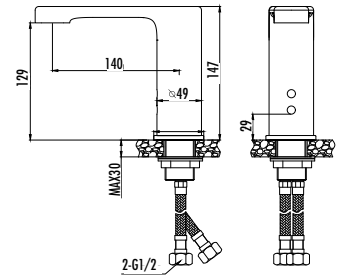

AUTOMATIC SENSOR FAUCETS

TECHNO-D

BT.ES2410

Hot and Cold Water Sensor Faucet AC/DC

220V AC+6V 4 pcs AAA alkaline battery
The length of the discharge end is 140 mm
The height of the discharge end is 128 mm

Be smart:
every drop
counts

Qty of Box: 8 Weight: 2,10kg

TECHNO-S

BT.ES2400

Sensor Faucet AC/DC

220V AC+6V 4 pcs AAA alkaline battery
The length of the discharge end is 140 mm
The height of the discharge end is 128 mm

Be smart:
every drop
counts

Qty of Box: 8 Weight: 1,91kg

TECHNO-XL

BT.ES6500

Sensor Long Faucet AC/DC

220V AC+6V 4 pcs AAA alkaline battery
The length of the discharge end is 170 mm
The height of the discharge end is 231 mm

Be smart:
every drop
counts

Qty of Box: 8 Weight: 3,45kg