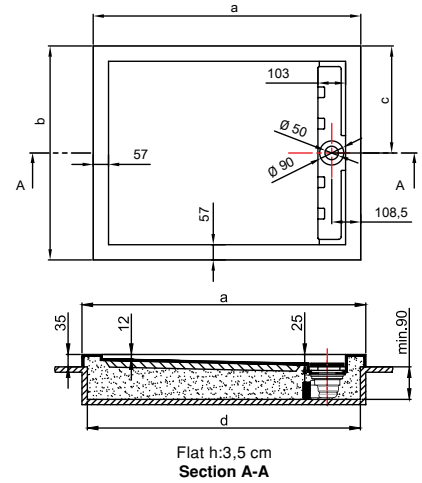

CONCEALED DRAIN SHOWER TRAY

Rectangular Concealed Shower Tray

RECTANGULAR CONCEALED SHOWER TRAYS INTERNAL DEPTH 2.5 CM

SIZE	Zero Ground h: 1,5 cm	Flat h: 3,5 cm	Monoflat h: 6,5 cm	Monoblock h: 12 cm	Footed h: 18 cm
	Code	Code	Code	Code	Code
90x80	DT.DT00.0001	DT.DT00.0018	DT.DT00.0035	DT.DT00.0052	DT.DT00.0069
100x80	DT.DT00.0002	DT.DT00.0019	DT.DT00.0036	DT.DT00.0053	DT.DT00.0070
100x90	DT.DT00.0003	DT.DT00.0020	DT.DT00.0037	DT.DT00.0054	DT.DT00.0071
110x80	DT.DT00.0004	DT.DT00.0021	DT.DT00.0038	DT.DT00.0055	DT.DT00.0072
110x90	DT.DT00.0005	DT.DT00.0022	DT.DT00.0039	DT.DT00.0056	DT.DT00.0073
120x80	DT.DT00.0006	DT.DT00.0023	DT.DT00.0040	DT.DT00.0057	DT.DT00.0074
120x90	DT.DT00.0007	DT.DT00.0024	DT.DT00.0041	DT.DT00.0058	DT.DT00.0075
130x80	DT.DT00.0008	DT.DT00.0025	DT.DT00.0042	DT.DT00.0059	DT.DT00.0076
130x90	DT.DT00.0009	DT.DT00.0026	DT.DT00.0043	DT.DT00.0060	DT.DT00.0077
140x80	DT.DT00.0010	DT.DT00.0027	DT.DT00.0044	DT.DT00.0061	DT.DT00.0078
140x90	DT.DT00.0011	DT.DT00.0028	DT.DT00.0045	DT.DT00.0062	DT.DT00.0079
150x80	DT.DT00.0012	DT.DT00.0029	DT.DT00.0046	DT.DT00.0063	DT.DT00.0080
150x90	DT.DT00.0013	DT.DT00.0030	DT.DT00.0047	DT.DT00.0064	DT.DT00.0081
160x80	DT.DT00.0014	DT.DT00.0031	DT.DT00.0048	DT.DT00.0065	DT.DT00.0082
160x90	DT.DT00.0015	DT.DT00.0032	DT.DT00.0049	DT.DT00.0066	DT.DT00.0083
170x80	DT.DT00.0016	DT.DT00.0033	DT.DT00.0050	DT.DT00.0067	DT.DT00.0084
170x90	DT.DT00.0017	DT.DT00.0034	DT.DT00.0051	DT.DT00.0068	DT.DT00.0085

Dimensions (cm)	90x80	100x80	110x80	120x80	130x80	140x80	150x80	160x80	170x80
A	90	100	110	120	130	140	150	160	170
B	80	80	80	80	80	80	80	80	80
C	40	40	40	40	40	40	40	40	40
D	86	96	106	116	126	136	146	156	166

Dimensions (cm)	100x90	110x90	120x90	130x90	140x90	150x90	160x90	170x90
A	100	110	120	130	140	150	160	170
B	90	90	90	90	90	90	90	90
C	45	45	45	45	45	45	45	45
D	96	106	116	116	136	146	156	166