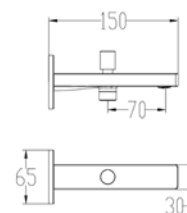

BT.RT8500 - BT.RT8500GR

Ritmo Kitchen Faucet - Bright Chrome
Ritmo Kitchen Faucet - Gun Grey

The length of the discharge end is 185 mm

The height of the discharge end is 293 mm

Long lasting 35 mm ceramic cartridge

Qty of Box: 8 Weight: 1,50 kg