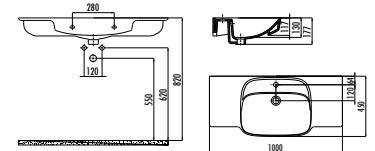

Qty of Pallet: Washbasin 24 · Weight: Washbasin 22,56kg