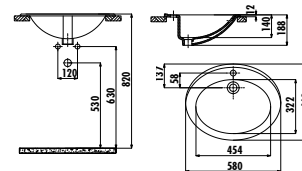

TOP COUNTER & UNDER COUNTER WASHBASIN

TP211

TP211-00CB00E-0000 Under Counter Washbasin
33x43 cm

Qty of Pallet: Washbasin 60 · Weight: Washbasin 6,88 kg

MA037

MA037-00CB00E-0000 Mare Under Counter Washbasin
38x38 cm

Qty of Pallet: Washbasin 40 · Weight: Washbasin 9,06 kg

S0037

S0037-00CB00E-0000 Solo Under Counter Washbasin
38x38 cm

Qty of Pallet: Washbasin 40 · Weight: Washbasin 10,05 kg

CS055

CS055-00CB00E-0000 Costa Top Counter Washbasin
43x55 cm

Qty of Pallet: Washbasin 30 · Weight: Washbasin 9,00 kg

B0045

B0045-00CB00E-0000 Bolla Top Counter Washbasin
Ø45 cm

Qty of Pallet: Washbasin 70 · Weight: Washbasin 5,2 kg

TP230

TP230-00CB00E-0000 Top Counter Washbasin
46x58 cm

Qty of Pallet: Washbasin 36 · Weight: Washbasin 9,49 kg

TP225

TP225-00CB00E-0000 Top Counter Washbasin
45x52 cm

Qty of Pallet: Washbasin 40 · Weight: Washbasin 9,33 kg