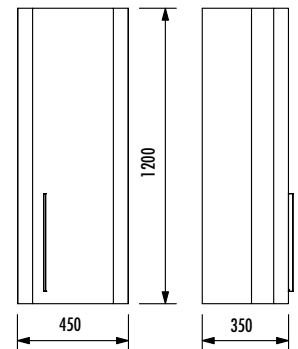

AL0120.01

AL0120.01
AL4001.01

Angel Washbasin Unit 120 cm
Angel LED Mirror

The white washbasin unit is offered with ROSE GOLD accessories under code BBR, while the Palazzo washbasin unit comes with CHROME accessories under code PZK.
Adaptable Washbasin: UL120

AL2120.00

AL2120.00

Angel High Cabinet