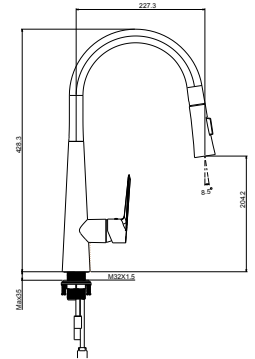

INDUSTRIAL KITCHEN FAUCET

BT.MF8858 - BT.MF8858S

Spiralli Kitchen Faucet Spiralli Kitchen Faucet (Black)

The length of the discharge end is 227 mm
The height of the discharge end is 204 mm
Functional hand shower & stainless spiral
Cold start
Swing pipe
Long lasting 35 mm ceramic cartridge

Qty of Box: 4 Weight: 5,67kg

BT.MF8320S

Spiral Kitchen Faucet

The length of the discharge end is 184 mm
The height of the discharge end is 113 mm
Functional hand shower & stainless spiral
Swing pipe
Long lasting 40 mm ceramic cartridge

Qty of Box: 10 Weight: 2,55kg