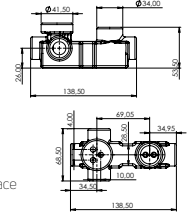

Flush Mounted ve Surface Mounted.