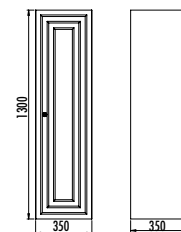

KY0100.42

- KY0100.42 Kayra Washbasin Unit 100 cm with Drawer
- KY4001.01 Kayra LED Mirror
- KY1030.01 Mirror Side Cabinet

Adaptable Washbasin: SU060 - SU080 - SU100

KY0080.42

- KY0080.42 Kayra Washbasin Unit 80 cm with Drawer
- KY4001.01 Kayra LED Mirror
- KY1030.01 Mirror Side Cabinet

Adaptable Washbasin: SU060 - SU080 - SU100

KY0060.42

- KY0060.42 Kayra Washbasin Unit 60 cm with Drawer
- KY4001.01 Kayra LED Mirror
- KY1030.01 Mirror Side Cabinet

Adaptable Washbasin: SU060 - SU080 - SU100

KY2130.01

- KY2130.01 Kayra Hight Cabinet