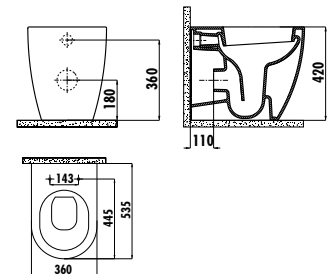

Qty of Pallet: Pan 25 · Qty of Box: Seat & Cover 10
Weight: Pan 32,88 kg · Seat & Cover 2,55 kg
There is only hidden connection for the self cleaning pipe&internal mechanism