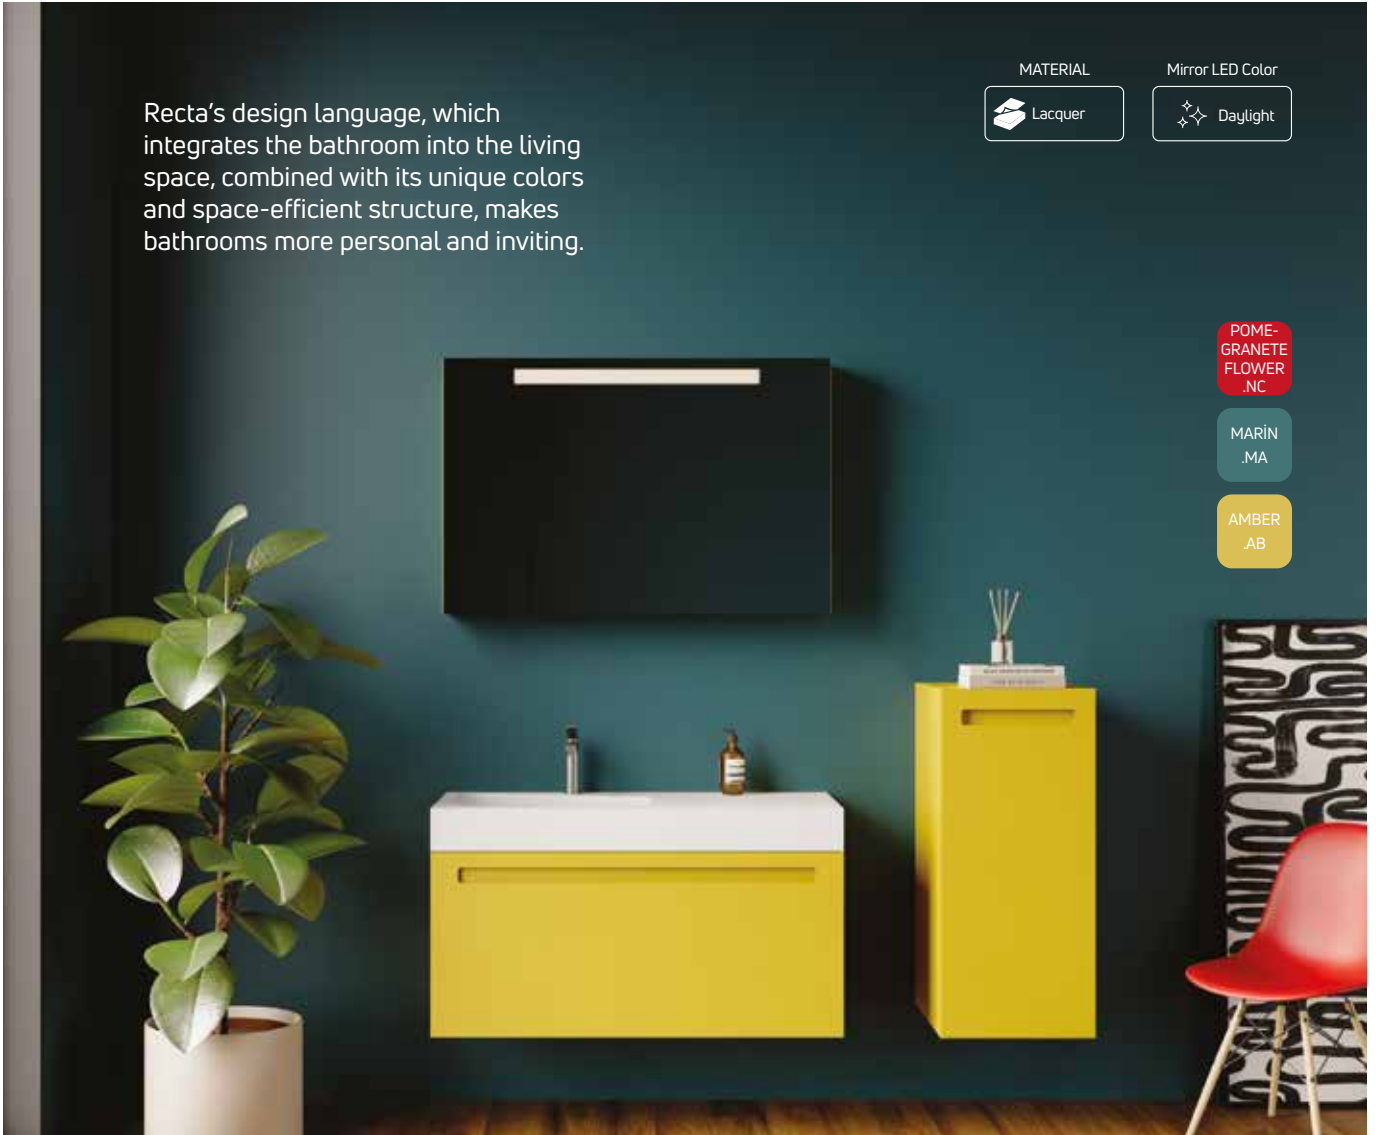

RECTA

Recta's design language, which integrates the bathroom into the living space, combined with its unique colors and space-efficient structure, makes bathrooms more personal and inviting.

MATERIAL

Mirror LED Color

POME-GRANETE FLOWER .NC

MARIN .MA

AMBER .AB

| 174 |

creavit.com.tr