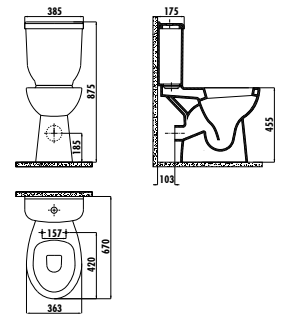

SPECIAL SOLUTIONS - HANDICAP BATHROOM

BD305

BD305-11CB00E-0000
BD305-00CB00E-0000
SD410-00CB00E-0000
KC0703.01.0000E

S-Trap Pan
S-Trap Pan Combined Bidet
Sedef Cistern
Cinar Duroplast Soft Closing
Seat & Cover - White

Qty of Pallet: Pan 12 · Cistern 75 Qty of Box: Seat & Cover 10
Weight: Pan 28,36 kg · Cistern 12,61 kg · Seat & Cover 2,85 kg

BD315

BD315-11CB00E-0000
BD315-00CB00E-0000
SD410-00CB00E-0000
KC0703.01.0000E

P Trap Pan
P Trap Pan Combined Bidet
Sedef Cistern
Cinar Duroplast Soft Closing
Seat & Cover - White

Qty of Pallet: Pan 12 · Cistern 75 Qty of Box: Seat & Cover 10
Weight: Pan 28,50 kg · Cistern 12,61 kg · Seat & Cover 2,85 kg

BD320

BD320-11CB00E-0000
BD320-00CB00E-0000
KC0403.01.0000E

Wall Hung Pan
Wall Hung Pan Combined Bidet
Handicapped Duroplast
Soft Closing Seat & Cover - White

Qty of Pallet: Pan 18 Qty of Box: Seat & Cover 10
Weight: Pan 24,81 kg · Seat & Cover 2,9 kg

TB200

TB200

Grab Bar (Fixed) 90°

AISI 304 Stainless Steel
Qty of Box: 10 · Weight: 2,27 kg