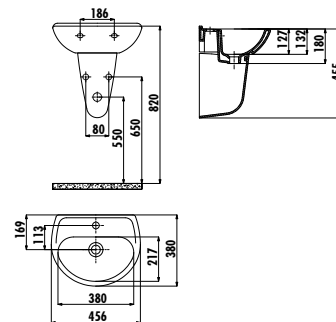

TP145

TP145-00CB00E-0000 Oval Washbasin 36x45 cm
SD265-00CB00E-0000 Sedef Short Half Pedestal

Qty of Pallet: Washbasin 15 · Half Pedestal 15
Weight: Washbasin 12,67 kg · Half Pedestal 6,30 kg