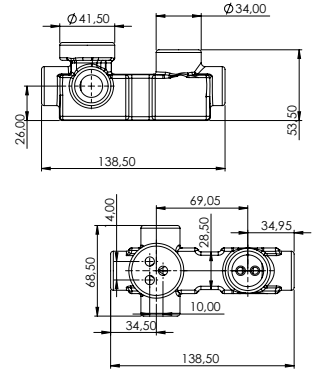

BT.FY8500

Faye Kitchen Faucet

The length of the discharge end is 202 mm
The height of the discharge end is 316 mm
Long lasting 35 mm ceramic cartridge