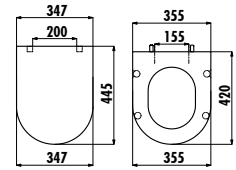

DUROPLAST SEAT&COVERS

KC0103

KC0103.03.0000E

Amasra Ultima Duroplast Soft Closing Seat & Cover - White

KC0102.03.0000E

Amasra Ultima Duroplast Seat & Cover with Metal Hinge - White

AMASRA ULTIMA

Qty of Box: Seat & Cover 10 Weight: Seat & Cover 2,05 kg