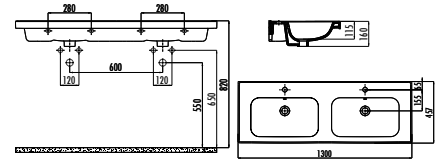

OB130

OB130-00CB00E-0000 Obi Washbasin Double 130 cm

Qty of Pallet: Washbasin 20 · Weight: Washbasin 33,74 kg

OB100

OB100-00CB00E-0000 Obi Washbasin 100 cm

Qty of Pallet: Washbasin 24 · Weight: Washbasin 25,05 kg

OB085

OB085-00CB00E-0000 Obi Washbasin 85 cm

Qty of Pallet: Washbasin 24 · Weight: Washbasin 22,31 kg

OB065

OB065-00CB00E-0000 Obi Washbasin 65 cm

Qty of Pallet: Washbasin 24 · Weight: Washbasin 17,22 kg