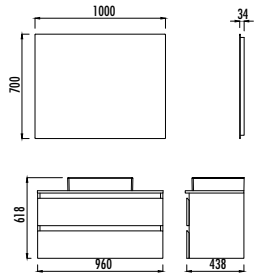

AD0080.20

- AD0080.20 Alinda Washbasin Unit - NX242
- AD4080.01 Alinda LED Mirror - Square
- AD0080.10 Alinda LED Mirror - SU080
- AD4080.02 Alinda LED Mirror - Round
- AD1080.10 Alinda Mirror Cabinet

Adaptable Washbasin: NX242 / SU060-SU080-SU100-SU120

AD0100.10

- AD0100.10 Alinda Washbasin Unit - SU100
- AD1100.10 Alinda LED Mirror - Cabinet
- AD0100.20 Alinda Washbasin Unit - NX242
- AD4100.01 Alinda LED Mirror - Round
- AD4100.02 Alinda LED Mirror - Square

Adaptable Washbasin: NX242 / SU060-SU080-SU100-SU120

AD0120.10

- AD0120.10 Alinda Washbasin Unit - SU120
- AD1200.10 Alinda LED Mirror - Cabinet

Adaptable Washbasin: NX242 / SU060-SU080-SU100-SU120

AD1100.10

- AD2135.10 Alinda High Cabinet 135 cm
- AD2160.10 Alinda High Cabinet 160 cm

The images of accessories, such as handles, are for representation purposes and may vary.
During installation, the product's dimensions should be measured if precision is required.