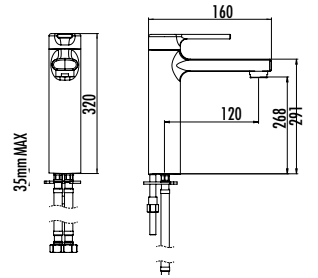

BT.NU2500

Nuovo Bath Shower Faucet

The length of the discharge end is 175 mm
Long lasting 35 mm ceramic cartridge

Qty of Box: 8 Weight: 1,960 kg