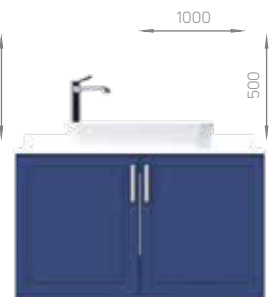

PE0100.01.OCE

224

creavit.com.tr