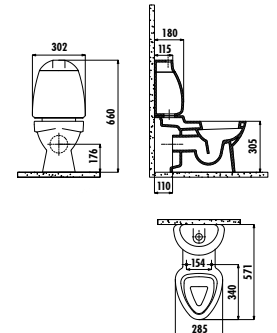

Qty of Pallet: Pan 30 · Cistern: 75 · Qty of Box: Internal Mechanism 10 Seat & Cover: 10
Weight: Pan 12,94 kg · Cistern 7,68 kg · Internal Mechanism 0,85 kg · Seat & Cover 1,55 kg