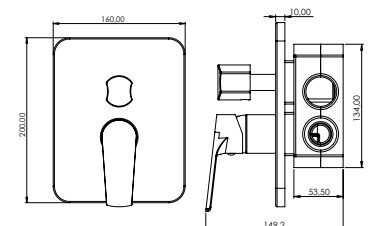

CONCEALED SHOWER SYSTEMS

BT.DSU3001

Concealed Shower Faucet 3 Ways (Surface mounted)

3 Ways Surface Mounted

This product must use with BT.DSA3000. It is just given together surface mounted parts.

Qty of Box: 20 Weight: 0,80 kg

BT.DNV2448

Concealed Shower Faucet 2 Ways

Long Lasting 35 mm Ceramic Cartridge

Flush mounted & surface mounted parts are given together.

Qty of Box: 12 Weight: 2,33 kg

BT.DFC2398

Concealed Shower Faucet 2 Ways

Long Lasting 40 mm Ceramic Cartridge

Flush mounted & surface mounted parts are given together.

Qty of Box: 12 Weight: 1,81 kg

BT.DFC2098

Concealed Shower Faucet Single Way

Single Ways
Long Lasting 35 mm Ceramic Cartridge

It is just given together surface mounted parts.

Qty of Box: 12 Weight: 1,81 kg

BT.DAC4600

Concealed Shower Faucet 2 Ways

Long Lasting 35 mm Ceramic Cartridge

Flush mounted & surface mounted parts are given together.

Qty of Box: 5 Weight: 2,33 kg