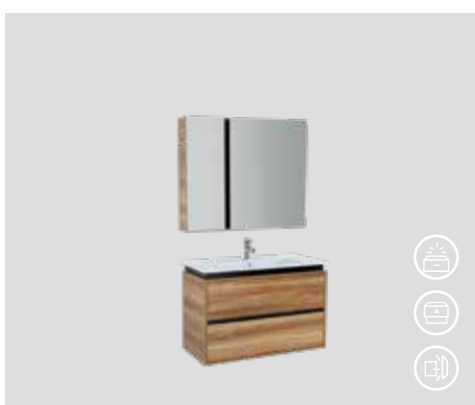

Adaptable Washbasin: SU060 - SU080 - SU100