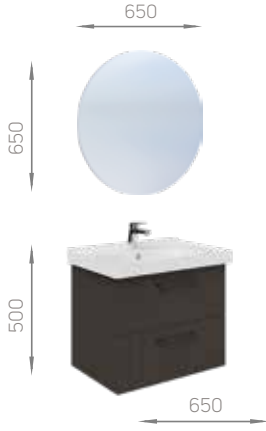

D20 SETS

DAFNE ANTRASİT BEYAZ GRİ

LAKE ÇİZGİLİ ÇEKMECELİ

SET.D20.LD065.2CK.CLK.YA