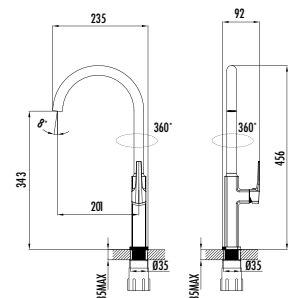

BT.SP8502

Slope Kitchen Faucet

The length of the discharge end is 235 mm
The height of the discharge end is 343 mm
Long lasting 25mm ceramic cartridge
Swing pipe