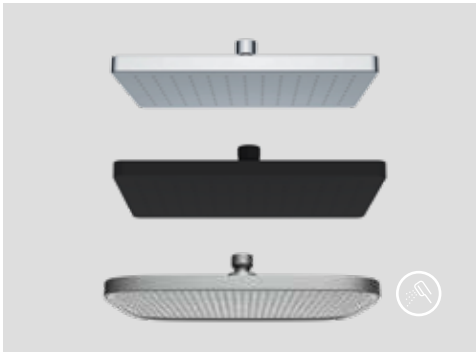

SHOWER HEADS

DS.SH330 - DS.SH330S

DS.SH330 - Shower Head Round with Anti-Lime Mechanism

DS.SH330S - Shower Head Round with Anti-Lime Mechanism - Matt Black

Ø 225 mm

Qty of Box: 28 Weight: 0,50 kg

DS.SH340 - DS.SH340S - DS.SH350GR

DS.SH340 - Shower Head with Anti-Lime Mechanism Square

DS.SH340S - Shower Head with Anti-Lime Mechanism Square - Matt Black

DS.SH350GR - Shower Head with Anti-Lime Mechanism Square - Gun Grey 300x210 mm

Qty of Box: 28 Weight: 0,68 kg

DS.SH360

25" Water Saving Head Shower (Round)

Qty of Box: 28 Weight: 0,60 kg