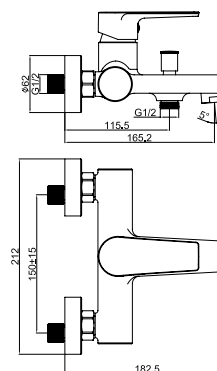

BT.SR8500 - BT.SR8500S

Sharp Kitchen Faucet - Bright Chrome

Sharp Kitchen Faucet - Black

The length of the discharge end is 187 mm
The height of the discharge end is 249 mm
Long lasting 35mm ceramic cartridge
(Raised with feet)

Qty of Box: 8 Weight: 2,03kg

BT.SR2510 - BT.SR2510S

Sharp Bath Shower Faucet - Bright Chrome

Sharp Bath Shower Faucet - Matt Black

The length of the discharge end is 165 mm
Locking Shower Diverter
Upper Tool Connection G 1/2

Qty of Box: 8 Weight: 2,03kg

BT.SR3501

Sharp Bidet Faucet - Bright Chrome

The height of the discharge end is 99 mm
The length of the discharge end is 108.5mm
Long lasting 35mm ceramic with heat limiter