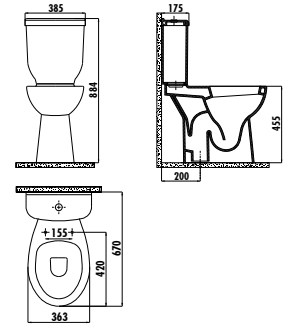

Qty of Pallet: Pan 12 · Cistern 75 Qty of Box: Seat & Cover 10
Weight: Pan 28,36 kg · Cistern 12,61 kg · Seat & Cover 2,85 kg