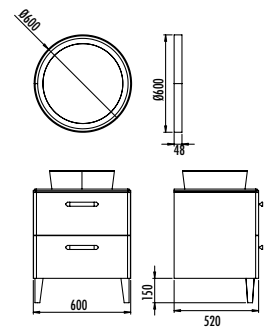

PT0100.42

PT0100.42
PT4085.02
PT4085.01

Patara Washbasin Unit
Patara Rounded LED Mirror
Patara LED Mirror 85x65 cm

Adaptable Washbasin: LP140

PT0060.42

PT0060.42
PT4060.02

Patara Washbasin Unit
Patara Rounded Mirror

Adaptable Washbasin: LP140

PT0060.42

PT0060.42
PT4055.01

Patara Washbasin Unit
Patara Rectangular Mirror

PT2147.01

PT2147.01

Patara Hight Cabinet

The images of accessories, such as handles, are for representation purposes and may vary.
During installation, the product's dimensions should be measured if precision is required.