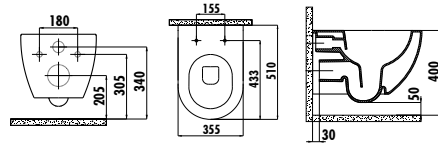

FE322-11NY00E-0000

Free Rim-Off Wall Hung Pan - Nile Green

FE322-00NY00E-0000

Free Rim-Off Wall Hung Pan Combined Bidet - Nile Green

KC0903.01.2000E

Duck Soft Closing Seat & Cover - Nile Green

Decorated and colored products, are produced by the time given after order.

There is only hidden connection for the self cleaning pipe&internal mechanism Not suitable for side connection.

This product packed in one box with it's same color seat&cover.