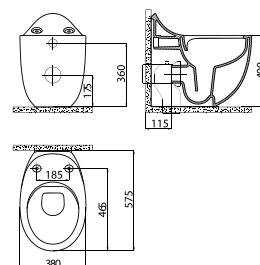

SET0027.018

FG500-00CB00E-0000
BT.FG3501
SF.SF198-1
SF.SF031

Foglia Back to Wall Bidet
Foglia Bidet Faucet
Bidet Siphon G11/4" Length 33 cm
Automatic Pop-up Waste with
Overflow

Qty of Pallet: Bidet Set* 18 - Qty of Box: 1 Set - Set Weight: 28,10 kg

*All set parts are packed together.