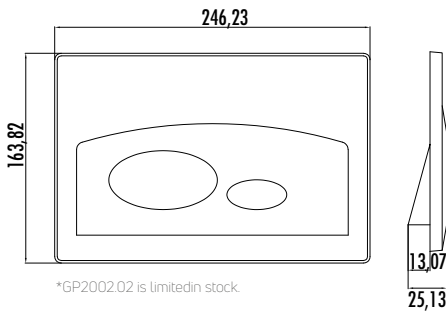

GP2006.00

Gold Painted Control Panel

Qty of Box: 10 · Weight: 0,51 kg

GP2007.00

Antique Look Control Panel

Qty of Box: 10 · Weight: 0,51 kg

*GP2002.02 is limited in stock.

ORE CONTROL PANELS