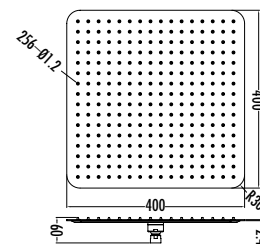

DS.SH3040

Stainless Slim Shower Head Round 400 mm

Oval
Anti-limescale Easy Effaceable Silicon Points
Ø 400 mm

Qty of Box: 5 Weight: 2,71 kg