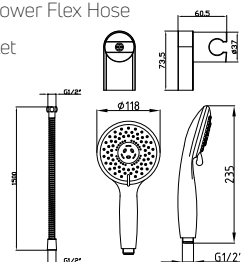

Qty of Box: 50 Weight: 0.78 kg

Qty of Box: 20 Weight: 0.68 kg

SHOWER SETS

364

creavit.com.tr

DS.SH106

Shower Handle Set 5F

5 Function