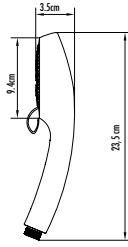

Qty of Box: 50 Weight: 0.78 kg

Qty of Box: 20 Weight: 0.68 kg

SHOWER SETS

364

creavit.com.tr

DS.SH106

Shower Handle Set 5F

5 Function