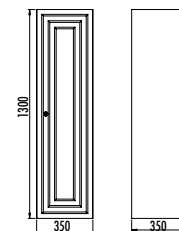

KY0100.01

- KY0100.01 Kayra Washbasin Unit 100 cm
- KY4001.01 Kayra LED Mirror
- KY1030.01 Mirror Side Cabinet

Adaptable Washbasin: SU060 - SU080 - SU100

KY0080.01

- KY0080.01 Kayra Washbasin Unit 80 cm
- KY4001.01 Kayra LED Mirror
- KY1030.01 Mirror Side Cabinet

Adaptable Washbasin: SU060 - SU080 - SU100

KY0060.01

- KY0060.01 Kayra Washbasin Unit 60 cm
- KY4001.01 Kayra LED Mirror
- KY1030.01 Mirror Side Cabinet

Adaptable Washbasin: SU060 - SU080 - SU100

KY2130.01

- KY2130.01 Kayra Hight Cabinet