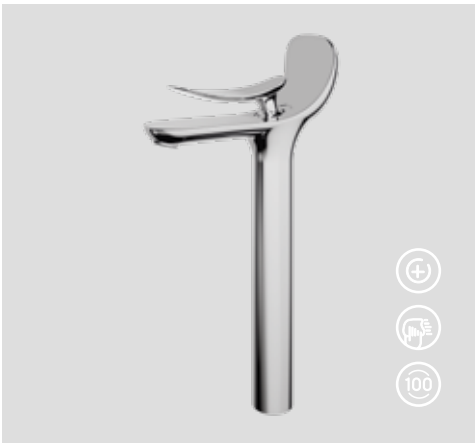

Qty of Box: 12 Weight: 1,440 kg

BT.FG1501

Foglia Basin Faucet

The length of the discharge end is 173 mm
The height of the discharge end is 106 mm
Long lasting 25 mm ceramic cartridge

Qty of Box: 12 Weight: 1,625 kg