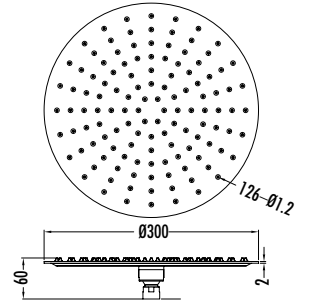

SHOWER HEADS

DS.SH3000

**Stainless Slim Shower Head
Round 300 mm**

Oval
Anti-limescale Easy Effaceable Silicon
Points
Ø 300 mm

Qty of Box: 10 Weight: 1,41 kg

DS.SH4030

**Stainless Slim Shower Head
Square 300 mm**

Square
Anti-limescale Easy Effaceable Silicon
Points
300x300 mm