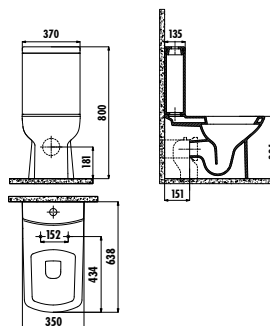

LR500

- LR500-00CB00E-0000

- Lara Back to Wall Bidet

Qty of Pallet: Bidet 25 · Weight: Bidet 26,08 kg