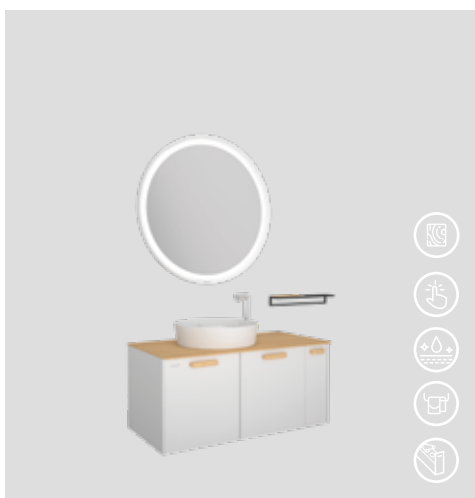

Adaptable Washbasin: UL145