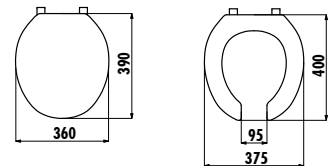

HANDICAP

Qty of Box: Seat & Cover 10 · Weight: Seat & Cover 2,9 kg