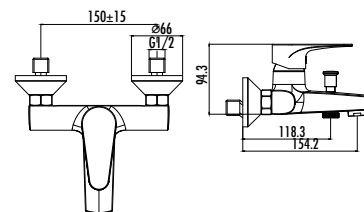

BT.LV8500

Liva Kitchen Faucet

The length of the discharge end is 204 mm
The height of the discharge end is 229 mm
Long lasting 35 mm ceramic cartridge
Faucet with moveable head

Qty of Box: 8 Weight: 1,44 kg