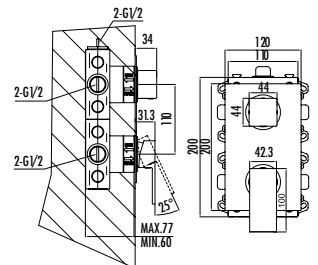

BT.DSU3002

Concealed Shower Faucet
3 Ways (Surface mounted)

Bu ürün BT.DSA3000 ile birlikte kullanılır.

It is just given together surface mounted parts.

Qty of Box: 20 Weight: 0,81 kg