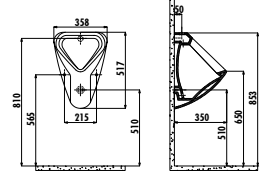

TP635

TP635-00CB00E-0000

Urinal (Inlet from top)

TP635-11CB00E-0000

Urinal (Siphonic)

Ürün sifonu ile birlikte verilmektedir.

Qty of Pallet: 30 · Weight: Urinal 16,30 kg