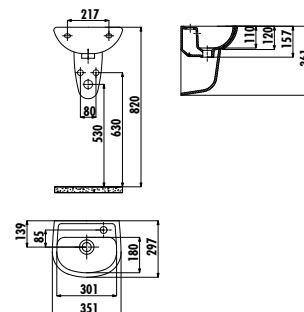

TP145

TP145-00CB00E-0000 Oval Washbasin 36x45 cm
SD265-00CB00E-0000 Sedef Short Half Pedestal

Qty of Pallet: Washbasin 15 · Half Pedestal 15
Weight: Washbasin 12,67 kg · Half Pedestal 6,30 kg

TP030

TP030-00CB00E-0000 Oval Washbasin 30x45 cm
SD270-00CB00E-0000 Sedef Short Half Pedestal

Qty of Pallet: Washbasin 36 · Half Pedestal 75
Weight: Washbasin 10,05 kg · Half Pedestal 3,55 kg

TP135

TP135-00CB00E-0000 Oval Washbasin 29x35 cm
SD270-00CB00E-0000 Sedef Short Half Pedestal

Qty of Pallet: Washbasin 36 · Half Pedestal 75
Weight: Washbasin 7,79 kg · Half Pedestal 3,55 kg

TP040

TP040-00CB00E-0000 Oval Washbasin 23x39 cm

Qty of Pallet: Washbasin 76 · Weight: Washbasin 6,31 kg