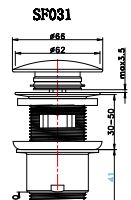

SF.SF031

Automatic Pop-up Waste with Overflow

Basin discharge hole height is allowed till 20mm distance.