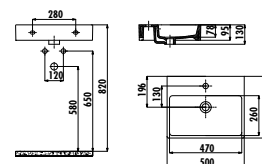

NX242

NX242-00CB00E-0000 Next Top Counter Washbasin
40x50 cm

MA.NX242-H Next 40x50 cm
Mounting Bracket Towel Bar

Qty of Pallet: Washbasin 70 · Towel Bar 28 · Weight: Washbasin+Towel Bar 13,64 kg

FIORE

F1140