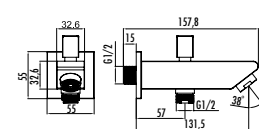

Qty of Box: 50 Weight: 0,31 kg