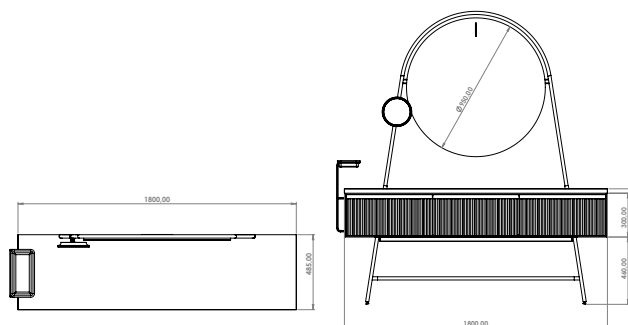

HRZ.LD0180.SYM

HRZ.LD0180.SYM
HRZ.YA100.SYM

Horizon Washbasin Unit 180 cm
Horizon Yuvarlak LED Mirror 100 cm - Metal

HRZ.BD060.SYM

HRZ.BD060.SYM

Horizon High Cabinet 60 cm - Black Massive