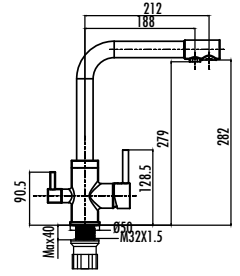

KITCHEN FAUCETS

BT.DW8700

Kitchen Faucet with drinking water outlet

The length of the discharge end is 212 mm
The height of the discharge end is 282 mm
Long lasting 40 mm ceramic cartridge
Swing pipe

Qty of Box: 8 Weight: 2,65kg

Three-in-One Function Faucet

Combining three functions (hot water, cold water and water purification) in one structure, the faucet with drinking water outlet ensures easy access to drinking water with one simple action.

Easy Installation

The direct connection to the water purification device ensures a quick and simple installation.

Retro

BT.RE8900

Retro Kitchen Faucet in Nickel Finish (2 Function Spray Head)

The length of the discharge end is 235 mm
The height of the discharge end is 230 mm
Long lasting 25 mm ceramic cartridge

Qty of Box: 8 Weight: 3 kg