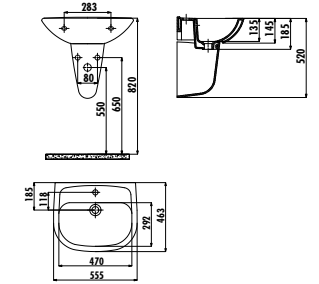

Qty of Pallet: Washbasin + Pedestal 15 · Qty of Box: 1 Set (Please refer to the logistics table on the last page.) Weight: Washbasin 16,47 kg · Half Pedestal 7,19 kg