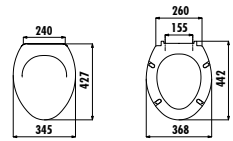

THERMOPLAST SEAT & COVERS

KC0001

KC0001.01.0000E

Basic Thermoplast Seat & Cover with Plastic Hinge - White

Qty of Box: Seat & Cover 10 · Weight: Seat & Cover 1,22 kg

KC0703

KC0703.03.0000E

Cinar Thermoplast Soft Closing Seat & Cover - White