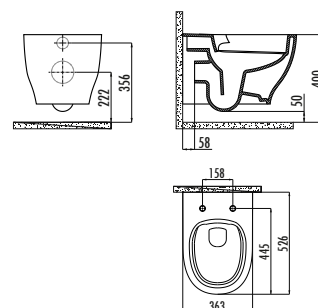

MA321

- **MA321-11CB00E-0000**
- **MA321-00CB00E-0000**
- **KC3103.02.0000E**

Mare Rim-Off Wall Hung Pan
Mare Rim-Off Wall Hung Pan
Combined Bidet
Pera Duroplast Soft Closing
Seat & Cover - White

Qty of Pallet: Pan 24 Qty of Box: Seat & Cover 10 Weight: Pan 27,94 kg
There is only hidden connection for the self cleaning pipe&internal mechanism