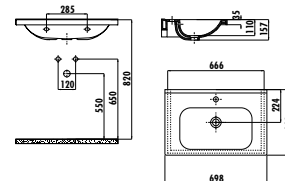

Qty of Pallet: Washbasin 24 · Weight: Washbasin 17,49 kg