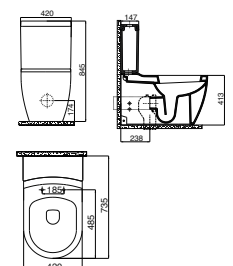

Qty of Pallet: Pan 15 · Cistern 60 · Qty of Box: Seat & Cover 10
Weight: Pan 48,22 kg · Cistern 18,26 kg · Seat & Cover 3,85 kg