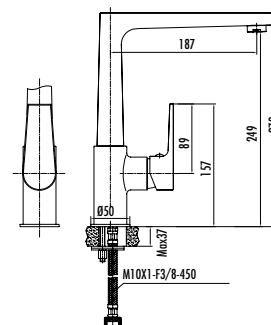

BT.SR8500 - BT.SR8500S

Sharp Kitchen Faucet - Bright Chrome

Sharp Kitchen Faucet - Black

The length of the discharge end is 187 mm
The height of the discharge end is 249 mm
Long lasting 35mm ceramic cartridge
(Raised with feet)

Qty of Box: 8 Weight: 2,03kg

BT.SR2510 - BT.SR2510S

Sharp Bath Shower Faucet - Bright Chrome

Sharp Bath Shower Faucet - Matt Black

The length of the discharge end is 165 mm
Locking Shower Diverter
Upper Tool Connection G 1/2

Qty of Box: 8 Weight: 2,03kg

BT.SR3501

Sharp Bidet Faucet - Bright Chrome

The height of the discharge end is 99 mm
The length of the discharge end is 108.5mm
Long lasting 35mm ceramic with heat limiter