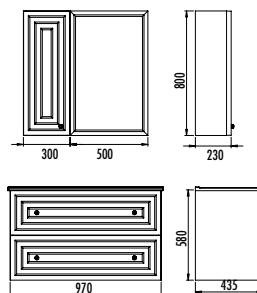

KY0100.42

- KY0100.42 Kayra Washbasin Unit 100 cm with Drawer
- KY4001.01 Kayra LED Mirror
- KY1030.01 Mirror Side Cabinet