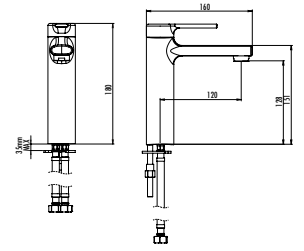

BT.NU6500

Nuovo Long Basin Faucet

The length of the discharge end is 120 mm
The height of the discharge end is 268 mm
Long lasting 25 mm ceramic cartridge

Qty of Box: 14 Weight: 1,620 kg