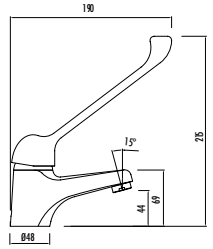

MEDICAL

BT.HM1105

Medical Doctor Basin Faucet

Long lasting 40 mm ceramic cartridge
For easy control long and ergonomic handle

Flowrate is 8l/min

Working pressure is 3-4 bar

Qty of Box: 12 Weight: 1,55kg

VEGA

BT.VG1840

Vega Basin Faucet

The length of the discharge end is 115,7 mm

The height of the discharge end is 92,7 mm

Long lasting 35 mm ceramic cartridge
(Raised with feet)

Qty of Box: 12 Weight: 1,35kg

BT.VG1841

Vega Medium Length Basin Faucet

The length of the discharge end is 154,7 mm

The height of the discharge end is 149 mm

Long lasting 35 mm ceramic cartridge
(Raised with feet)

Qty of Box: 12 Weight: 1,35kg

BT.VG1500

Vega Single Water Inlet Basin Faucet

The length of the discharge end is 102,2 mm

The height of the discharge end is 89,4 mm

Long lasting 25 mm ceramic cartridge

Single water inlet

Qty of Box: 20 Weight: 1,31kg