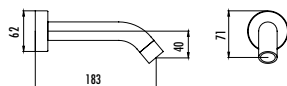

BT.A02

Concealed Shower Spout Short from the Wall

The length of discharge end is 183 mm

G1/2" Connected

Qty of Box: 50 Weight: 0,93 kg