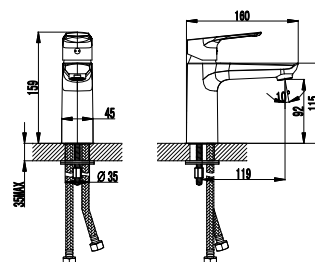

BT.S06500

Solo Long Basin Faucet

The length of the discharge end is 161 mm
The height of the discharge end is 250 mm
Long lasting 35 mm ceramic cartridge

Qty of Box: 8 Weight: 1,58kg