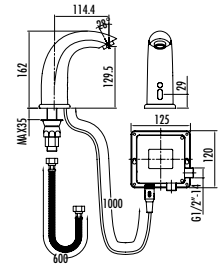

BT.ES1102

Hot and Cold Water Sensor Faucet Wall Mounted

The length of the discharge end is 207 mm
6V 4 pcs AAA alkaline battery

Be smart;
every drop
counts

Qty of Box: 12 Weight: 2,17kg