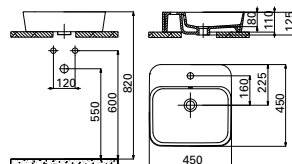

Decorated and colored products, are produced by the time given after order.

During installation, the product's dimensions should be measured if precision is required.