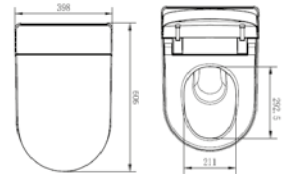

WQ Smart Pan Soft Closing Seat & Cover - White

Qty of Box: Seat & Cover 10 · Weight: Seat & Cover 3,85 kg

KC3303

WQ +

KC3303.01.0000E

WQ Smart Pan Soft Closing Seat & Cover - White

Qty of Box: Seat & Cover 5 · Weight: Seat & Cover 3,20 kg