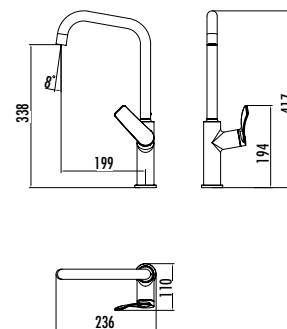

BT.RT2001 - BT.RT2001GR

Ritmo Concealed Shower Faucet - Bright Chrome
Ritmo Concealed Shower Faucet - Gun Grey

Concealed Box
2 Ways Diverter

The recessed and surface-mounted groups are in the same box.
Qty of Box: 12 Weight: 0,987 kg

Fixed Spout Set

Chrome

BT.A12

DS.SH340

BT.RT01

Hand Spray Outlet Set

Chrome

BT.A12

DS.SH340

BT.A01

DS.SH120

3 Function Convertible Outlet Set

Chrome

BT.A12

DS.SH340

BT.RT02

DS.SH120

Fixed Spout Set

Gun Grey

BT.A12GR

DS.SH350GR

BT.RT01GR

Hand Spray Outlet Set

Gun Grey

BT.A12GR

DS.SH350GR

BT.A01GR

DS.SH130GR

3 Function Convertible Outlet Set

Gun Grey

BT.A12GR

DS.SH350GR

BT.RT02GR

DS.SH130GR

BT.RT01 - BT.RT01GR

Ritmo Concealed Shower Spout
Ritmo Concealed Shower Spout - Gun Grey

The length of the discharge end is 206 mm

Qty of Box: 50 Weight: 0,391 kg

BT.RT02 - BT.RT02GR

Ritmo Concealed Shower Spout with Diverter - Bright Chrome
Ritmo Concealed Shower Spout with Diverter - Gun Grey

The length of the discharge end is 150 mm

Qty of Box: 20 Weight: 0,650 kg

BT.RT8500 - BT.RT8500GR

Ritmo Kitchen Faucet - Bright Chrome
Ritmo Kitchen Faucet - Gun Grey

The length of the discharge end is 185 mm

The height of the discharge end is 293 mm

Long lasting 35 mm ceramic cartridge

Qty of Box: 8 Weight: 1,50 kg