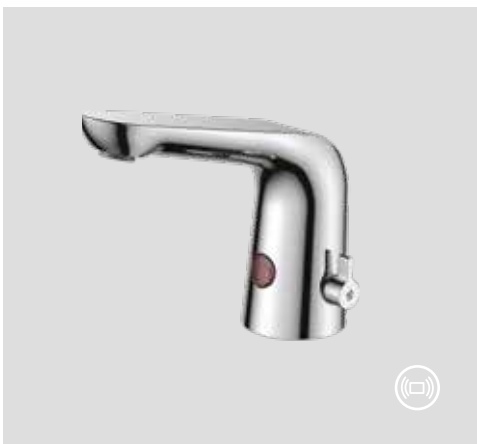

BT.ES2570

Hot and Cold Water Sensor Faucet AC/DC

The length of the discharge end is 154 mm
The height of the discharge end is 122 mm
220V AC+6V 4 pcs AAA alkaline battery
Long lasting 35 mm ceramic cartridge
(Raised with feet)

Be smart;
every drop
counts

Qty of Box: 8 Weight: 2,09kg