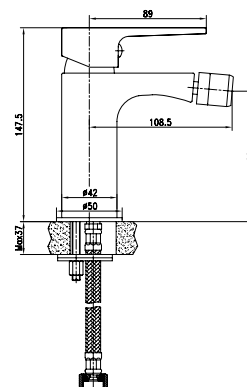

BT.SR8500 - BT.SR8500S

Sharp Kitchen Faucet - Bright Chrome

Sharp Kitchen Faucet - Black

The length of the discharge end is 187 mm
The height of the discharge end is 249 mm
Long lasting 35mm ceramic cartridge
(Raised with feet)

Qty of Box: 8 Weight: 2,03kg

BT.SR2510 - BT.SR2510S

Sharp Bath Shower Faucet - Bright Chrome

Sharp Bath Shower Faucet - Matt Black

The length of the discharge end is 165 mm
Locking Shower Diverter
Upper Tool Connection G 1/2

Qty of Box: 8 Weight: 2,03kg

BT.SR3501

Sharp Bidet Faucet - Bright Chrome

The height of the discharge end is 99 mm
The length of the discharge end is 108.5mm
Long lasting 35mm ceramic with heat limiter