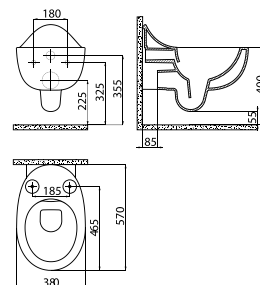

SET0027.015

FG350-11CB00E-0000
FG350-00CB00E-0000

Foglia Rim-Off Back to Wall Pan
Foglia Rim-Off Back to Wall Pan
Combined Bidet

KC2703.01.0000E

Foglia Duroplast Soft Closing
Seat & Cover - White

Qty of Pallet: Pan Set* 25 - Qty of Box: 1 Set - Set Weight: 32,84 kg

* This product packed with its' adaptable seat&cover* There is only hidden connection for the self cleaning pipe&internal mechanism.