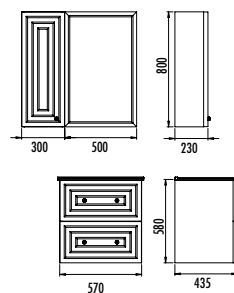

KY0060.42

- KY0060.42 Kayra Washbasin Unit 60 cm with Drawer
- KY4001.01 Kayra LED Mirror
- KY1030.01 Mirror Side Cabinet