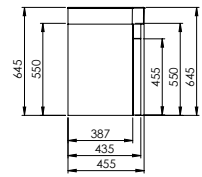

C00060.01

C00060.01 Colorit Washbasin Unit 60 cm with Door (567x435x550 mm) (WxHxD)

C00060.02 Colorit Washbasin Unit 60 cm with Door - Acrylic Solid Counter (567x445x550 mm) (WxHxD) - UL040

C01040.00 Colorit Thin Framed Oval Mirror 40x80 cm (WxHxD)

Adaptable Washbasin: PD060 / UL040

C00060.41

C00060.41 Colorit Washbasin Unit 60 cm With Drawer (567x435x550 mm) (WxHxD)

C00060.42 Colorit Washbasin Unit 60 cm With Drawer - Acrylic Solid Counter(567x445x550 mm) WxHxD) - UL040

C01040.00 Colorit Thin Framed Oval Mirror 40x80 cm (WxHxD)

Adaptable Washbasin: PD060 / UL040

C01040.00

C01040.00 Colorit Thin Framed Oval Mirror

MA.AP45001 Stick Led Aplique 50 cm Black 4.000K DAYLIGHT

MA.AP45002 Stick Led Aplique 50 cm White 4.000K DAYLIGHT

C02075.00

C02075.00 Colorit High Cabinet (400x750x400 mm) (WxHxD)

The images of accessories, such as handles, are for representation purposes and may vary. During installation, the product's dimensions should be measured if precision is required.