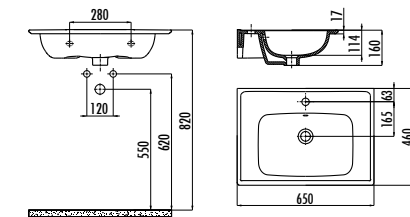

Qty of Pallet: Washbasin 24 - Weight: Washbasin 15,81 kg