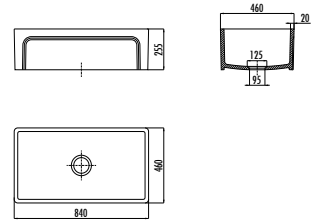

ES084

ES084-00CB00E-0000 Esse Sink 84 cm - White