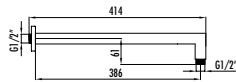

Qty of Box: 50 Weight: 0,240 kg