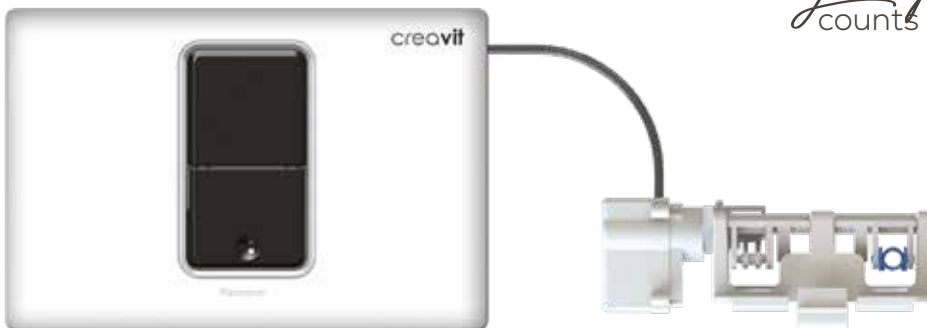

FP8003

Control Panel with Sensor + Motor Column

FP8003.00 - White

FP8003.01 - Red

FP8003.02 - Black

FP8003.03 - Blue

FP8003.04 - Gold

Qty of Box: 5 - Weight: 0,47 kg