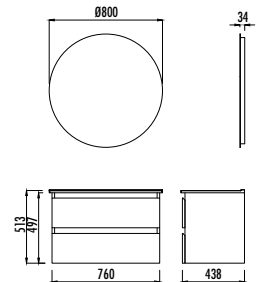

AD0080.20

- AD0080.20 Alinda Washbasin Unit - NX242
- AD4080.01 Alinda LED Mirror - Square
- AD0080.10 Alinda LED Mirror - SU080
- AD4080.02 Alinda LED Mirror - Round
- AD1080.10 Alinda Mirror Cabinet

Adaptable Washbasin: NX242 / SU060-SU080-SU100-SU120

AD0100.10

- AD0100.10 Alinda Washbasin Unit - SU100
- AD1100.10 Alinda LED Mirror - Cabinet
- AD0100.20 Alinda Washbasin Unit - NX242
- AD4100.01 Alinda LED Mirror - Round
- AD4100.02 Alinda LED Mirror - Square

Adaptable Washbasin: NX242 / SU060-SU080-SU100-SU120

AD0120.10

- AD0120.10 Alinda Washbasin Unit - SU120
- AD1200.10 Alinda LED Mirror - Cabinet

Adaptable Washbasin: NX242 / SU060-SU080-SU100-SU120

AD1100.10

- AD2135.10 Alinda High Cabinet 135 cm
- AD2160.10 Alinda High Cabinet 160 cm

The images of accessories, such as handles, are for representation purposes and may vary.
During installation, the product's dimensions should be measured if precision is required.